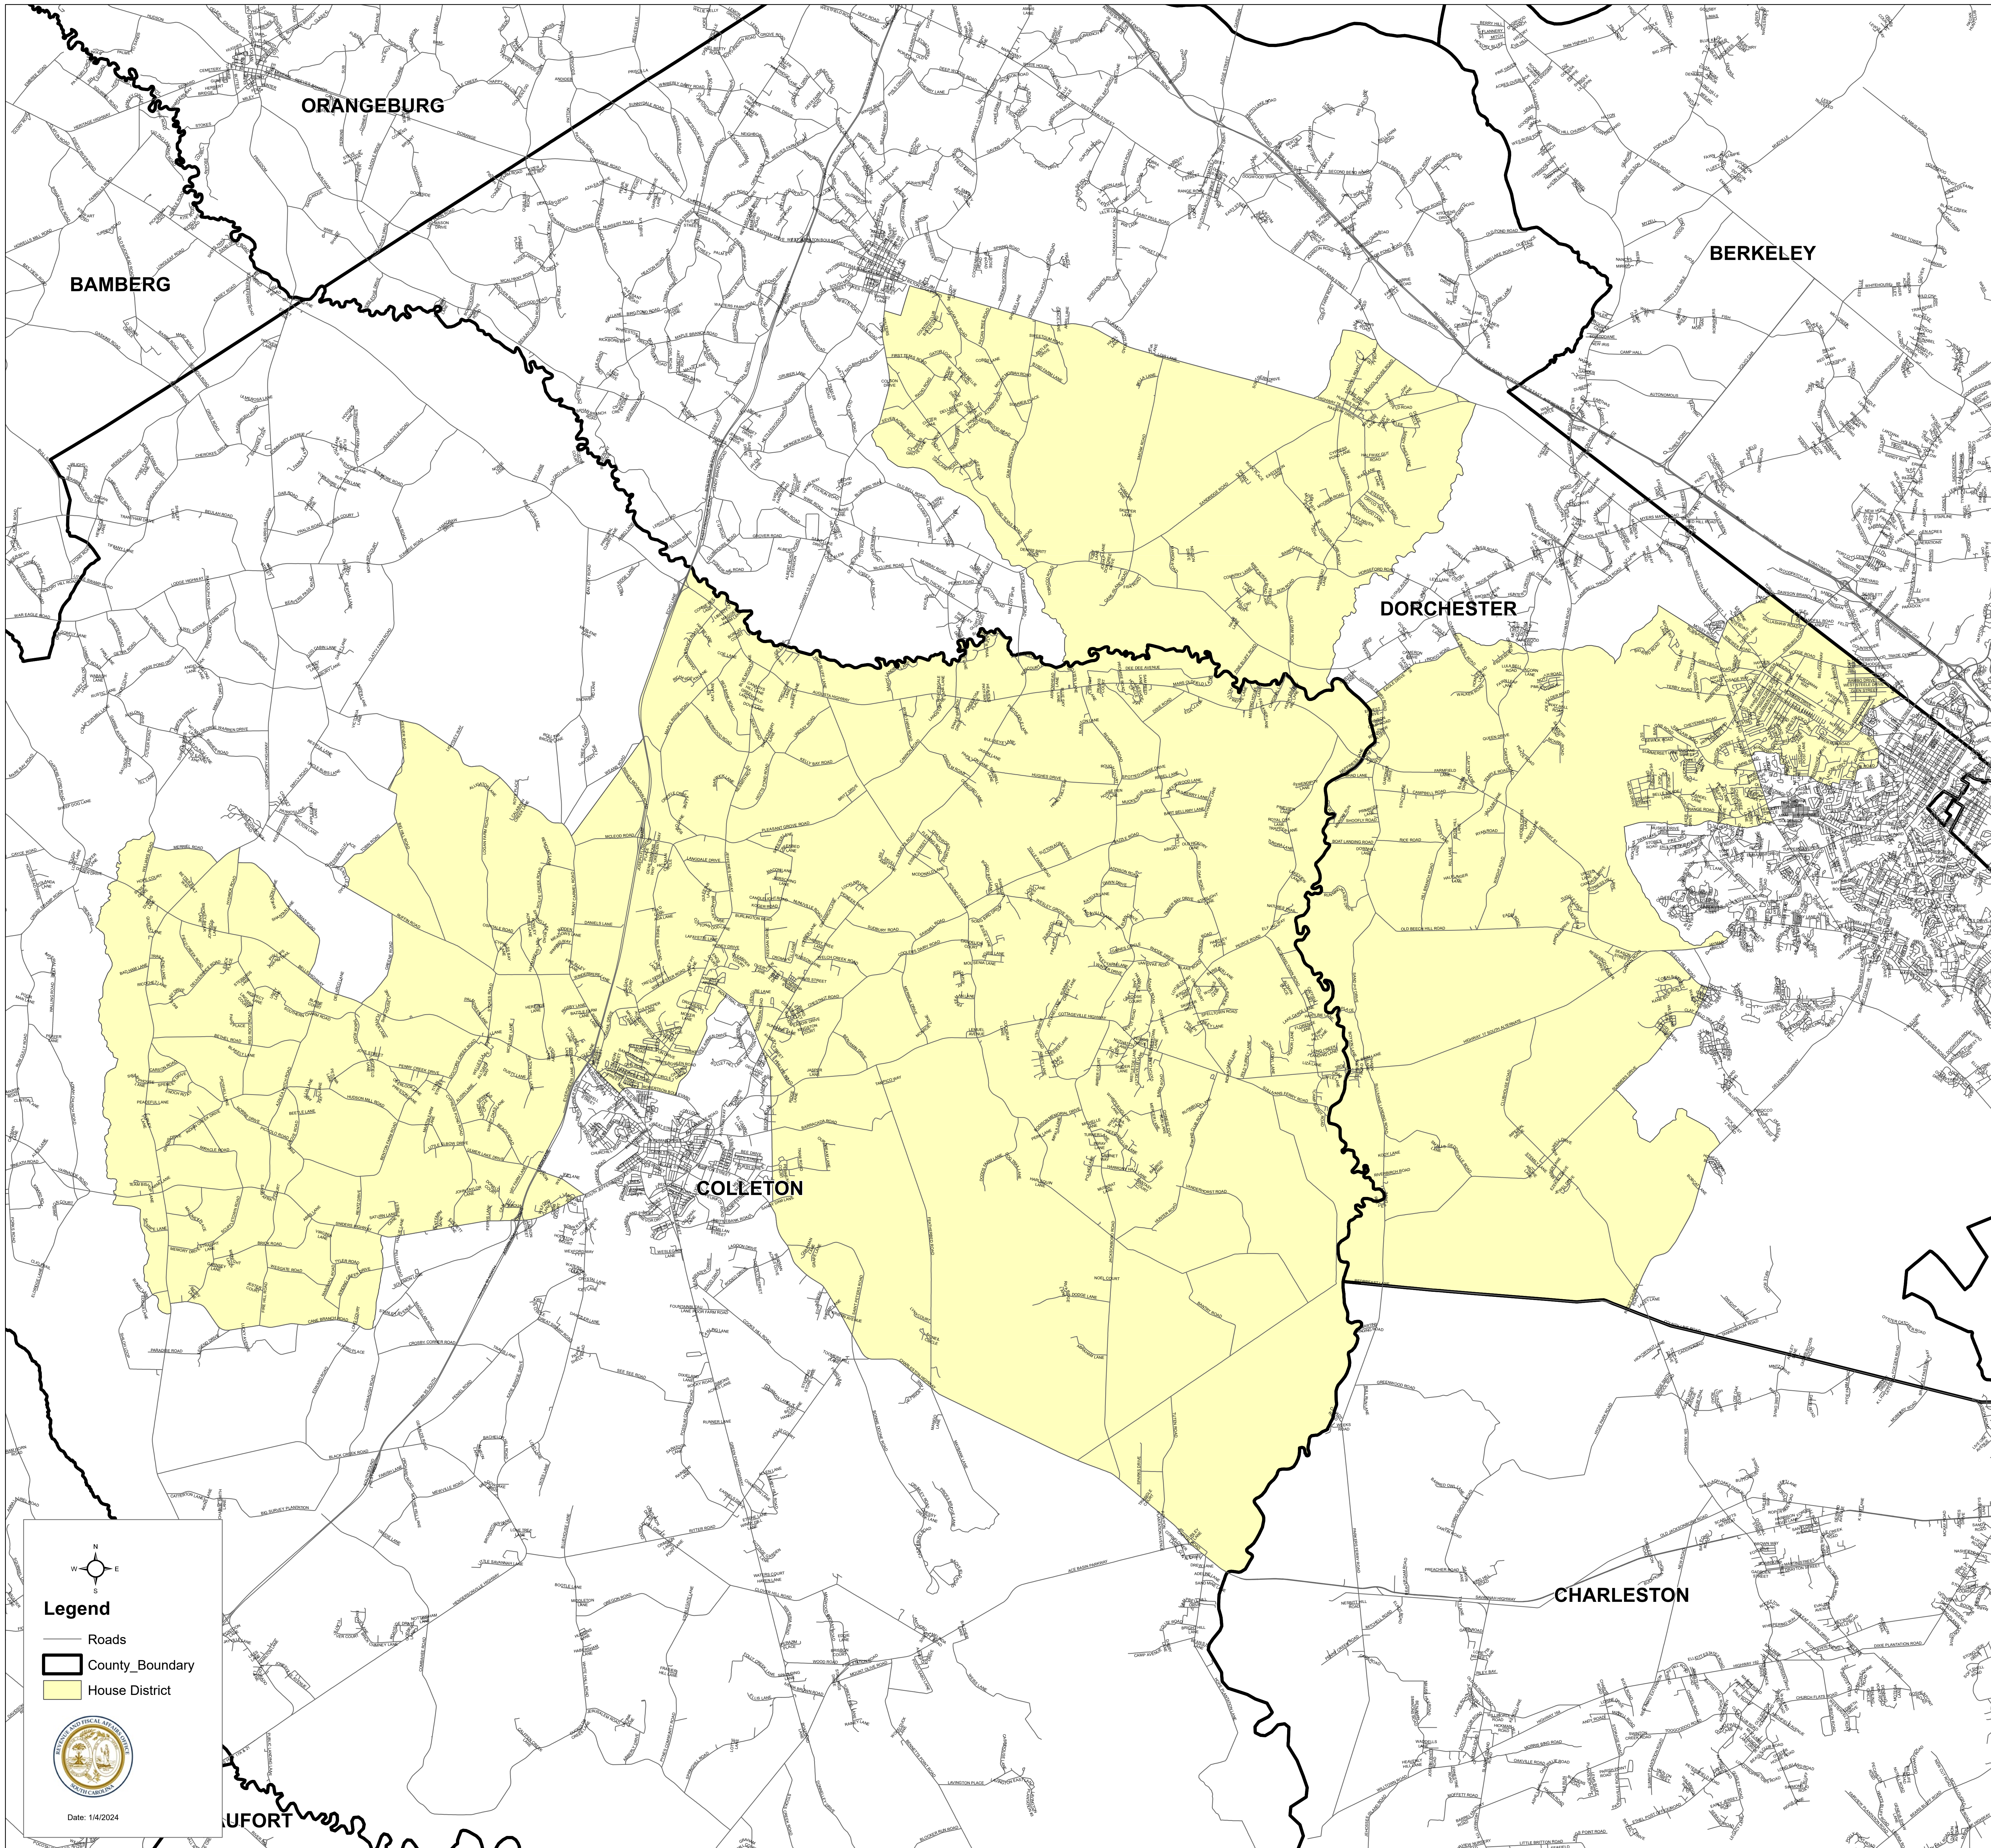

South Carolina House District 97

S.1024

Legend

- Roads
- County_Boundary
- House District

Date: 1/4/2024