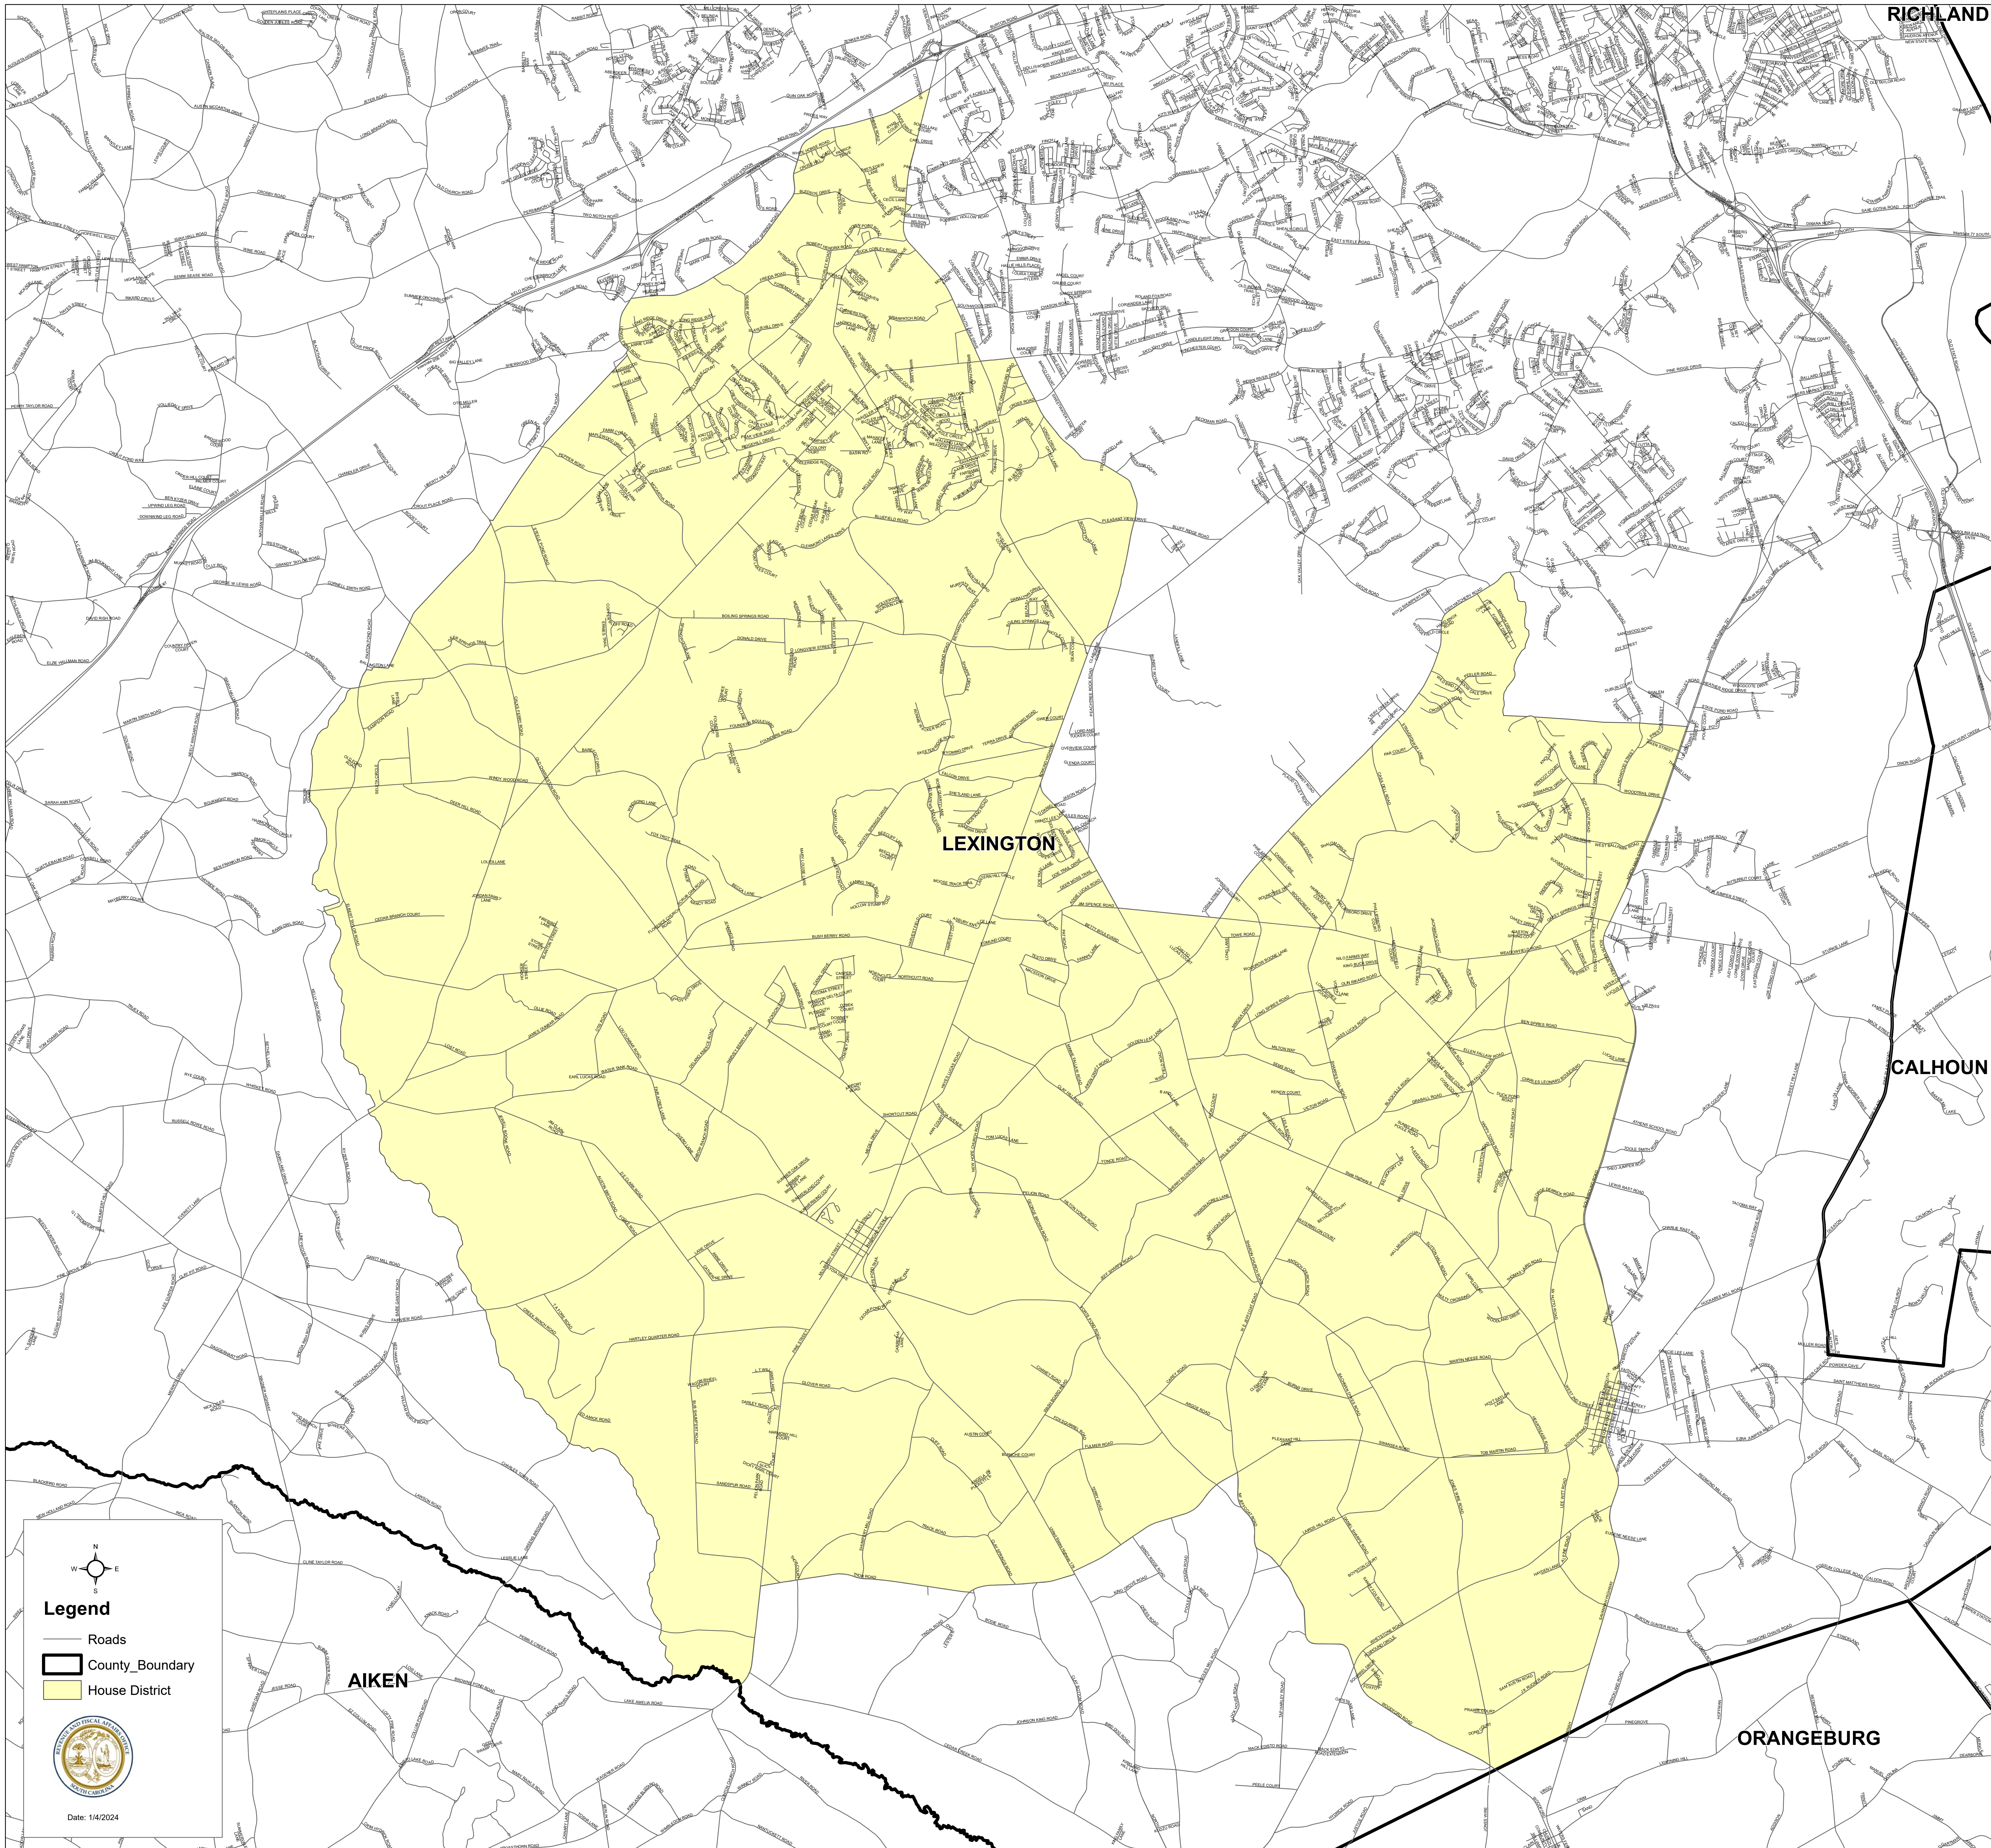

South Carolina House District 96

S.1024

RICHLAND

LEXINGTON

CALHOUN

AIKEN

ORANGEBURG

Legend

- Roads
- County_Boundary
- House District

Date: 1/4/2024