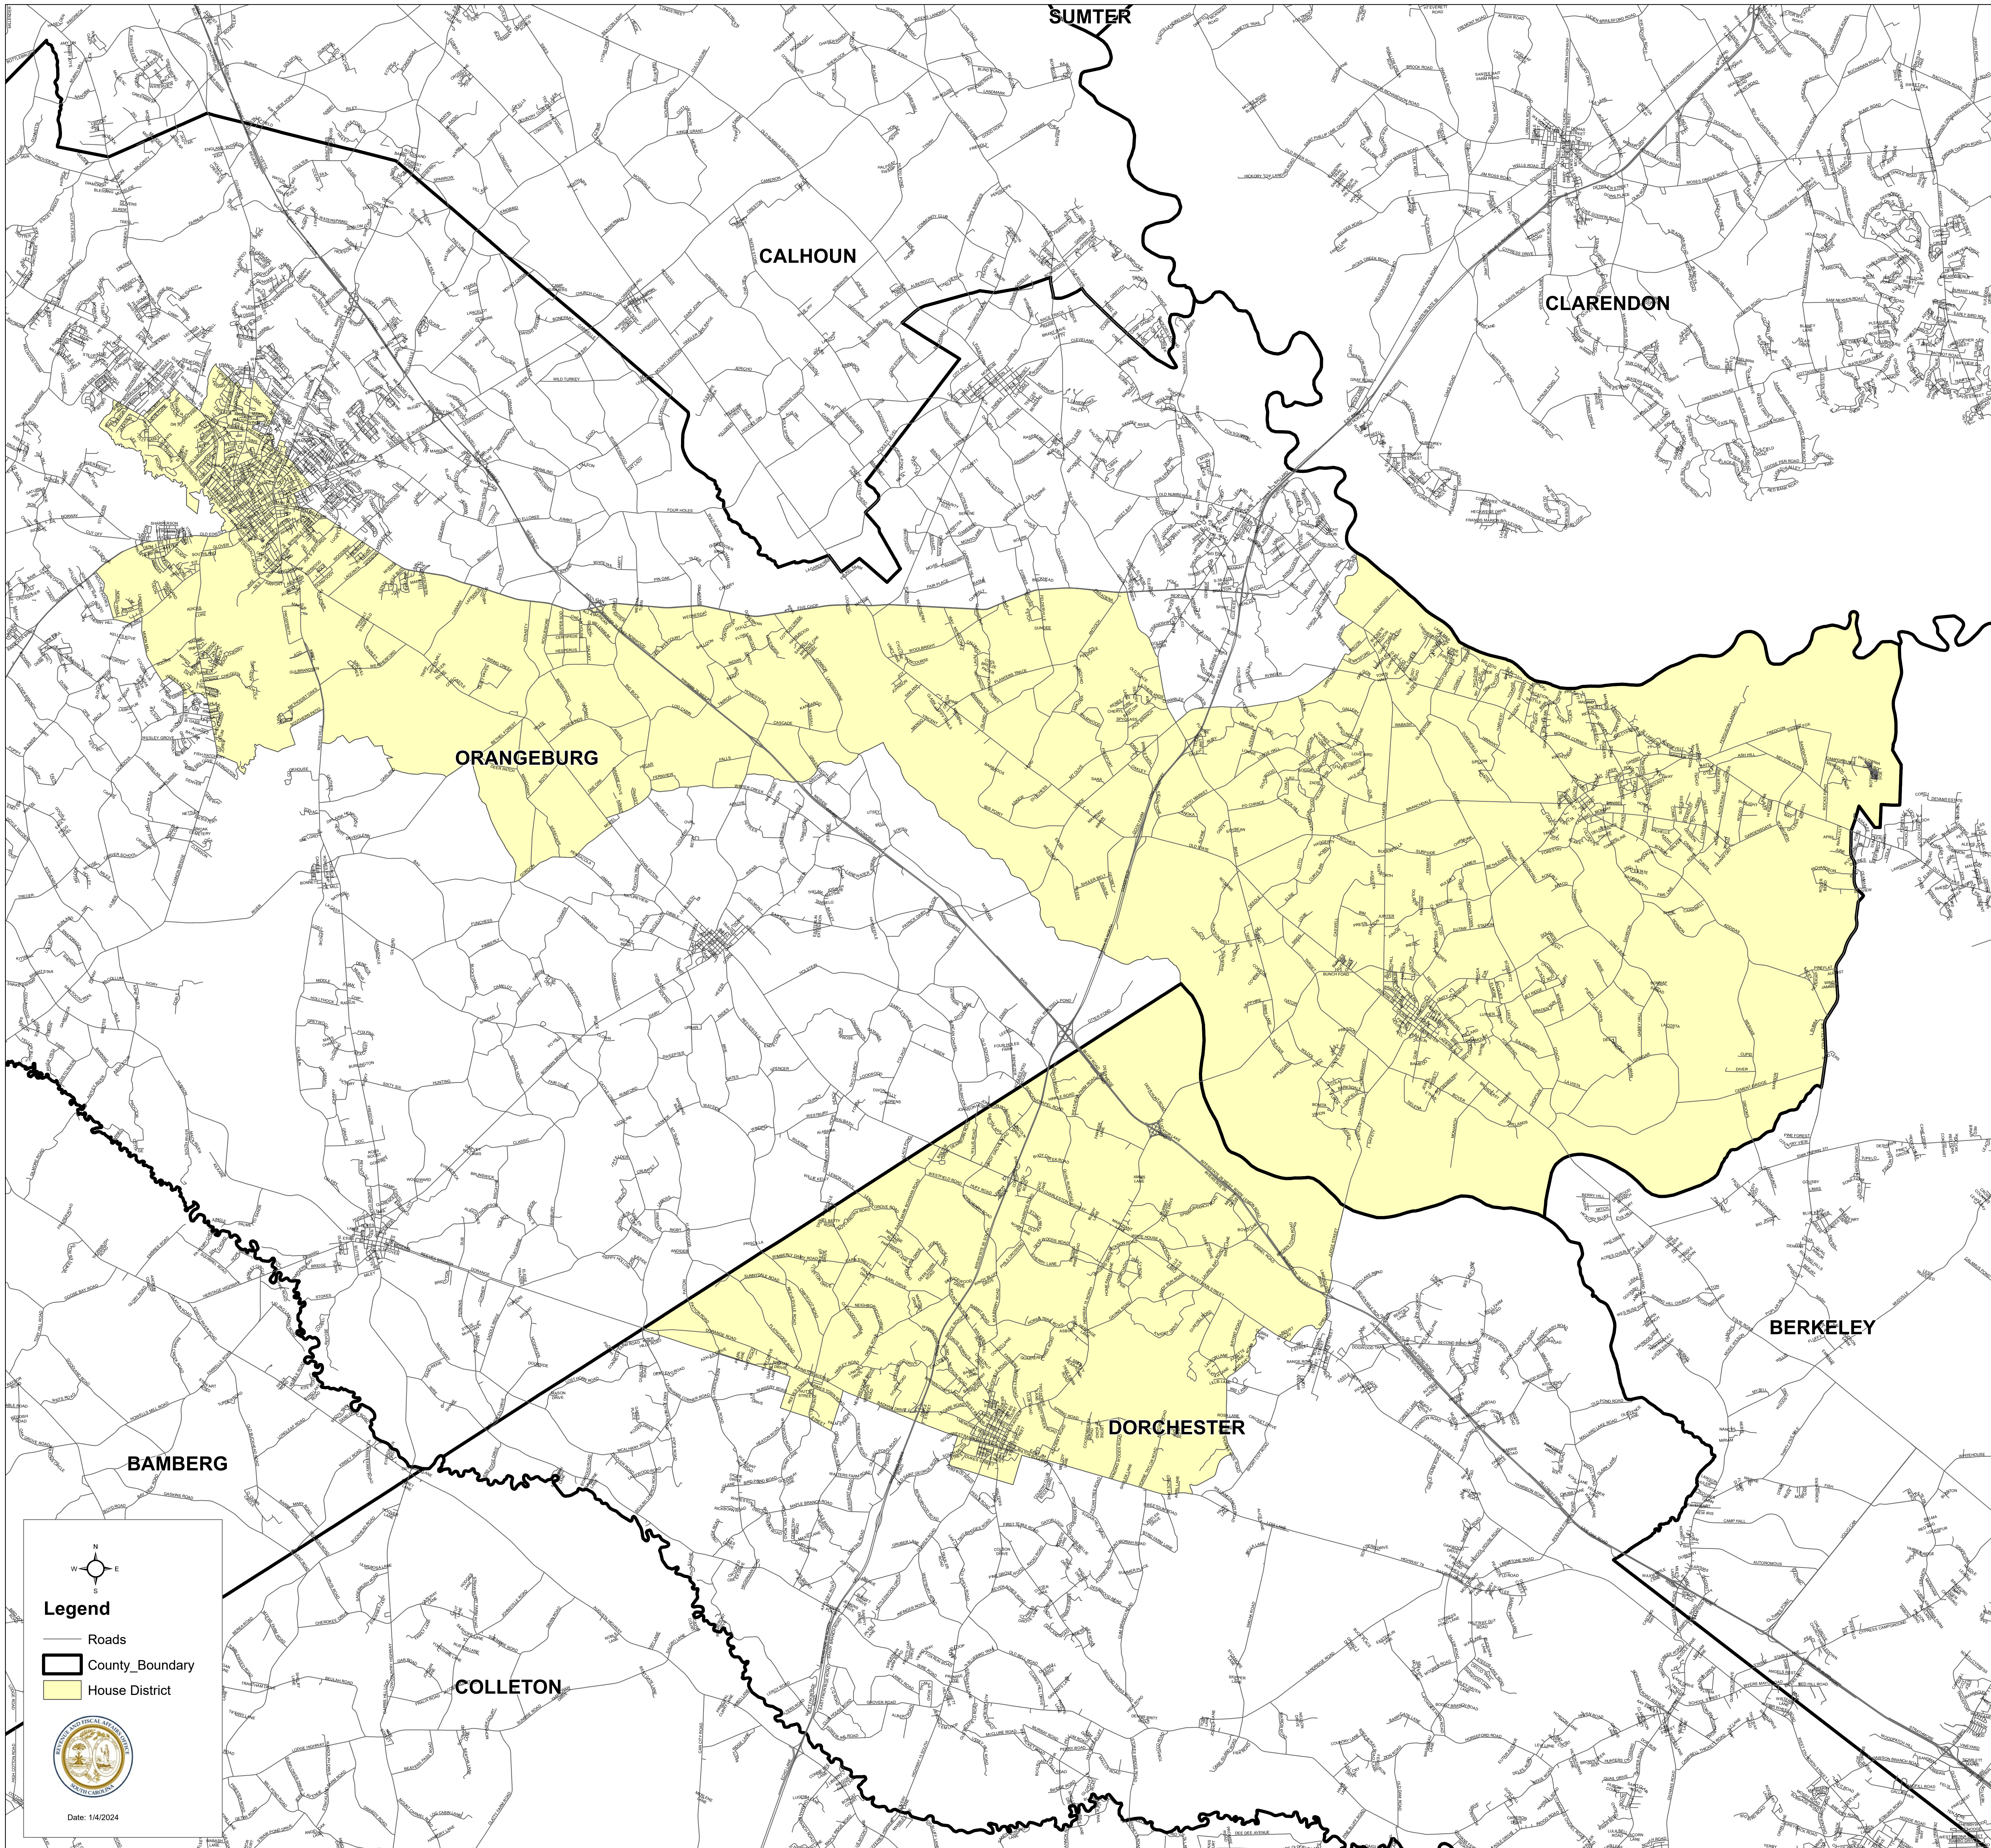

# South Carolina House District 95

S.1024

**Legend**

- Roads
- County\_Boundary
- House District

Date: 1/4/2024