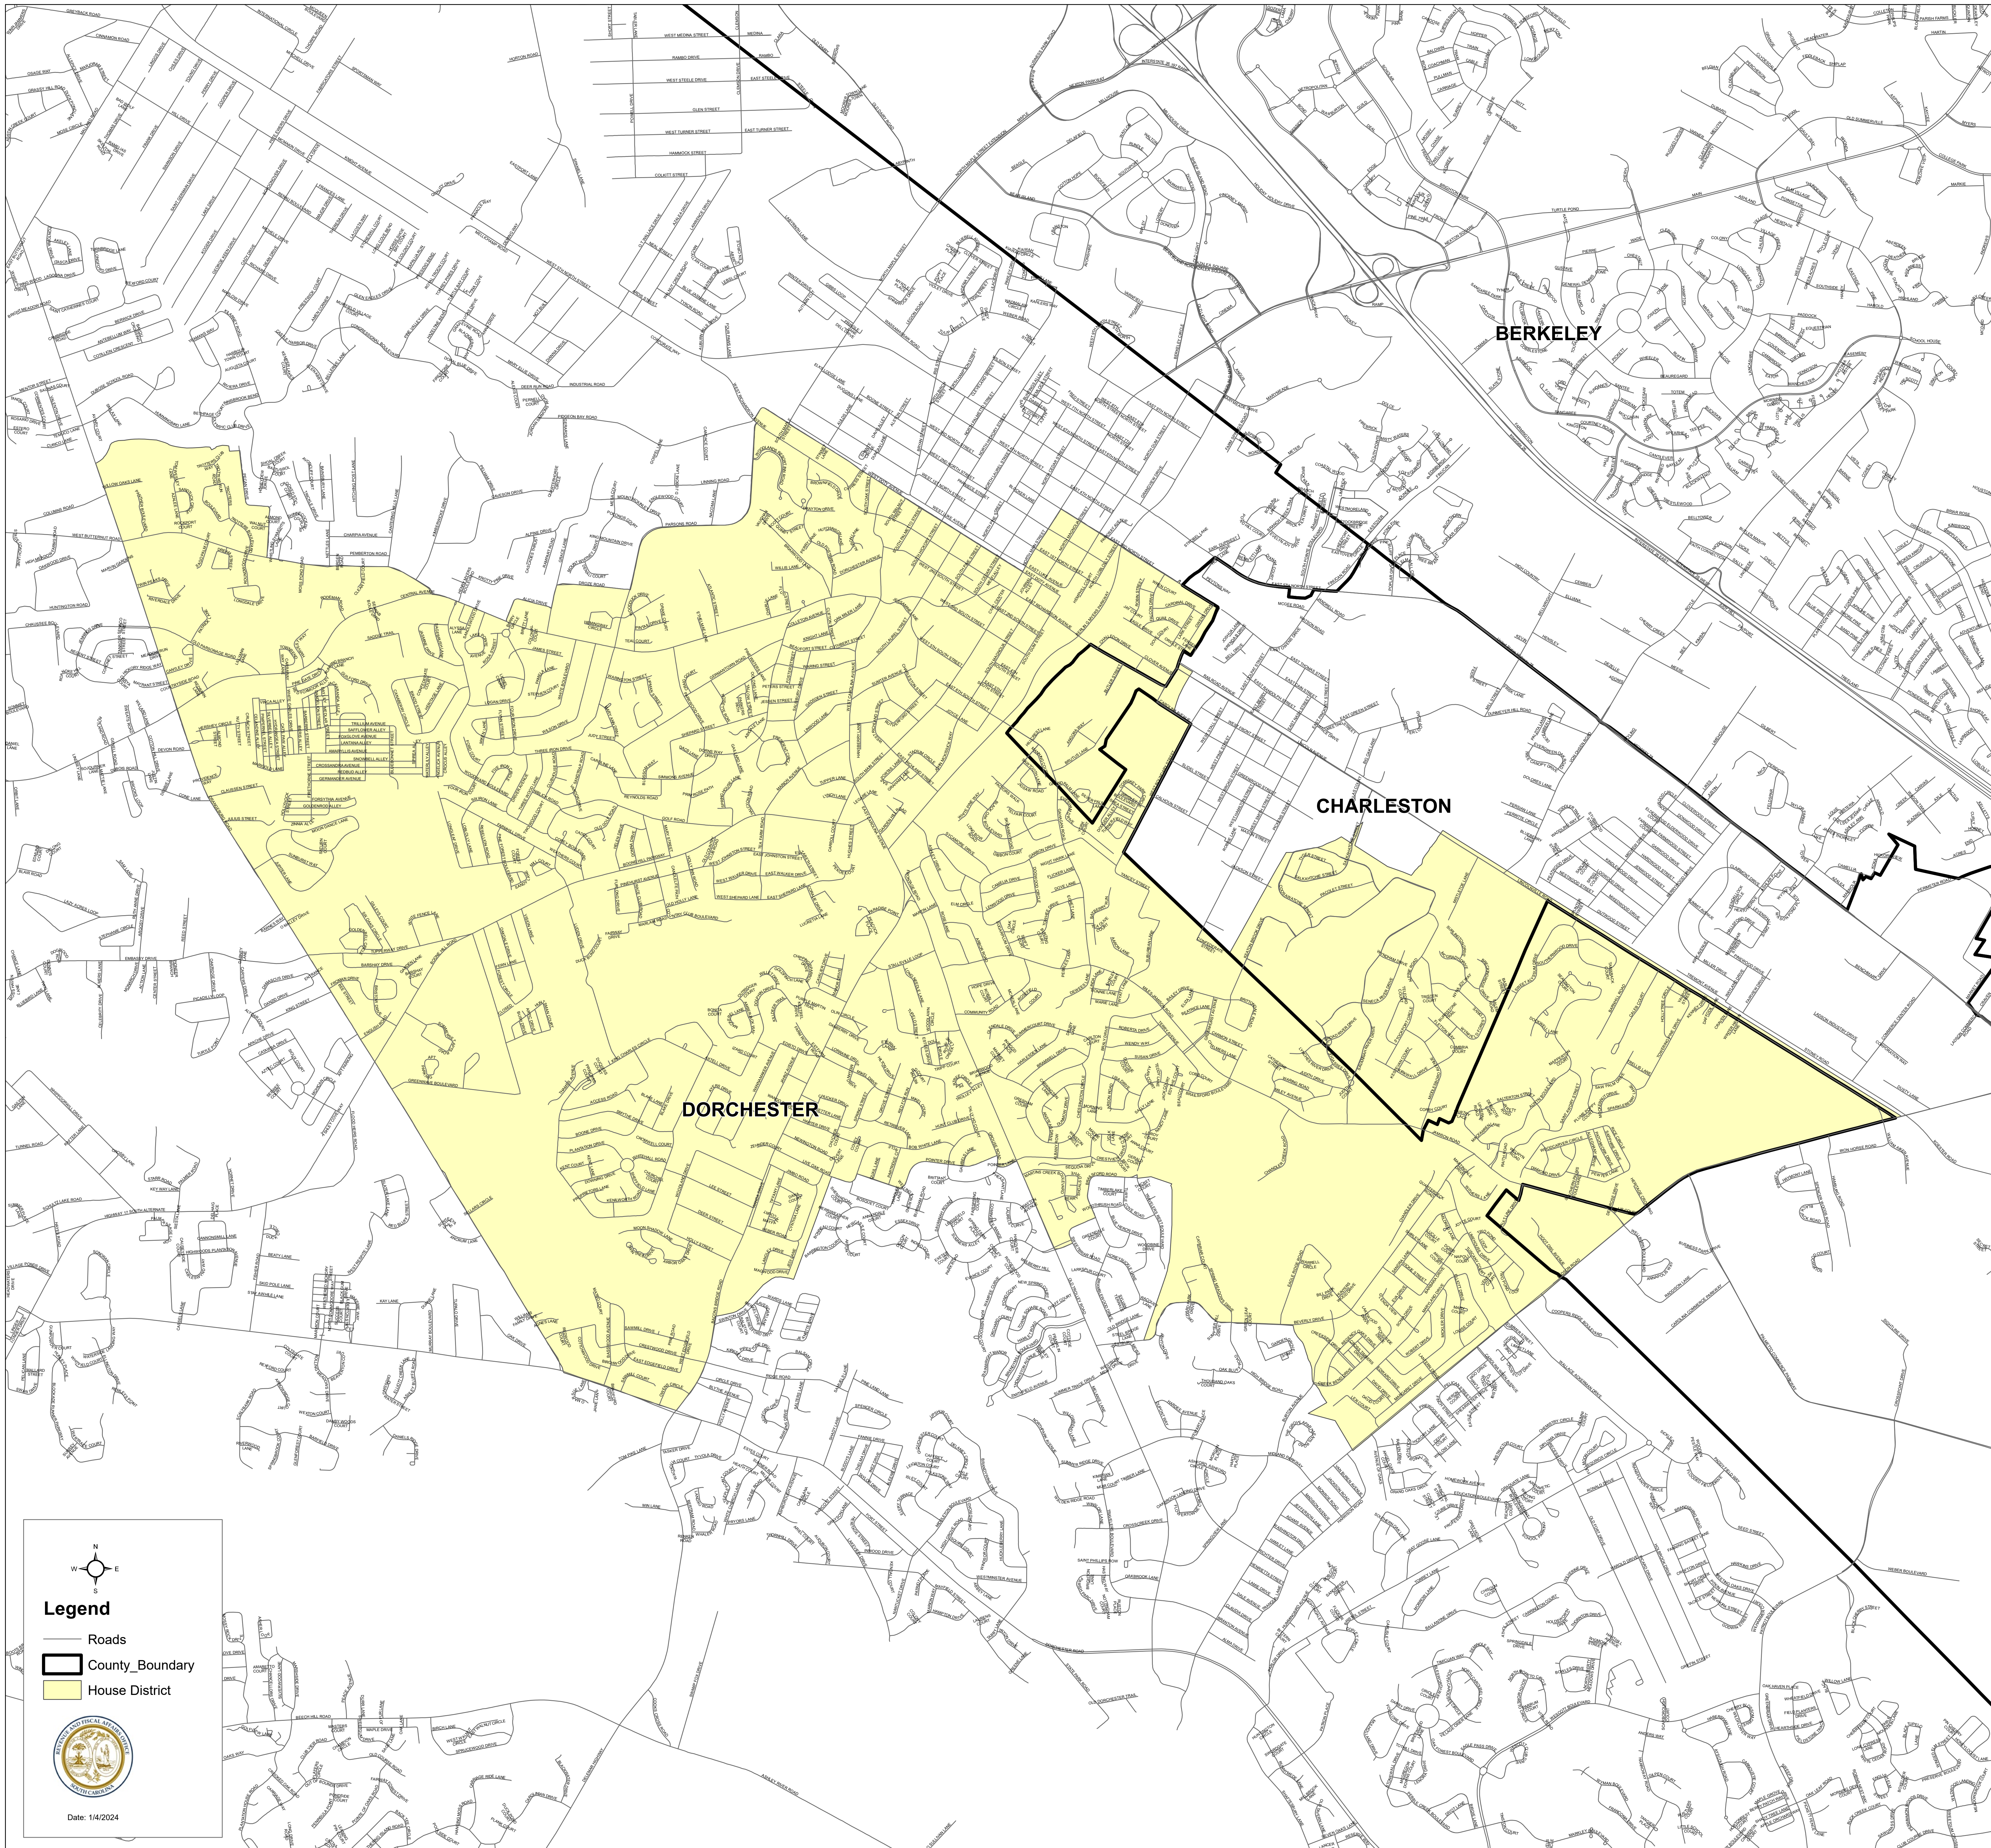

South Carolina House District 94

S.1024

Legend
— Roads
▭ County_Boundary
▭ House District

Date: 1/4/2024