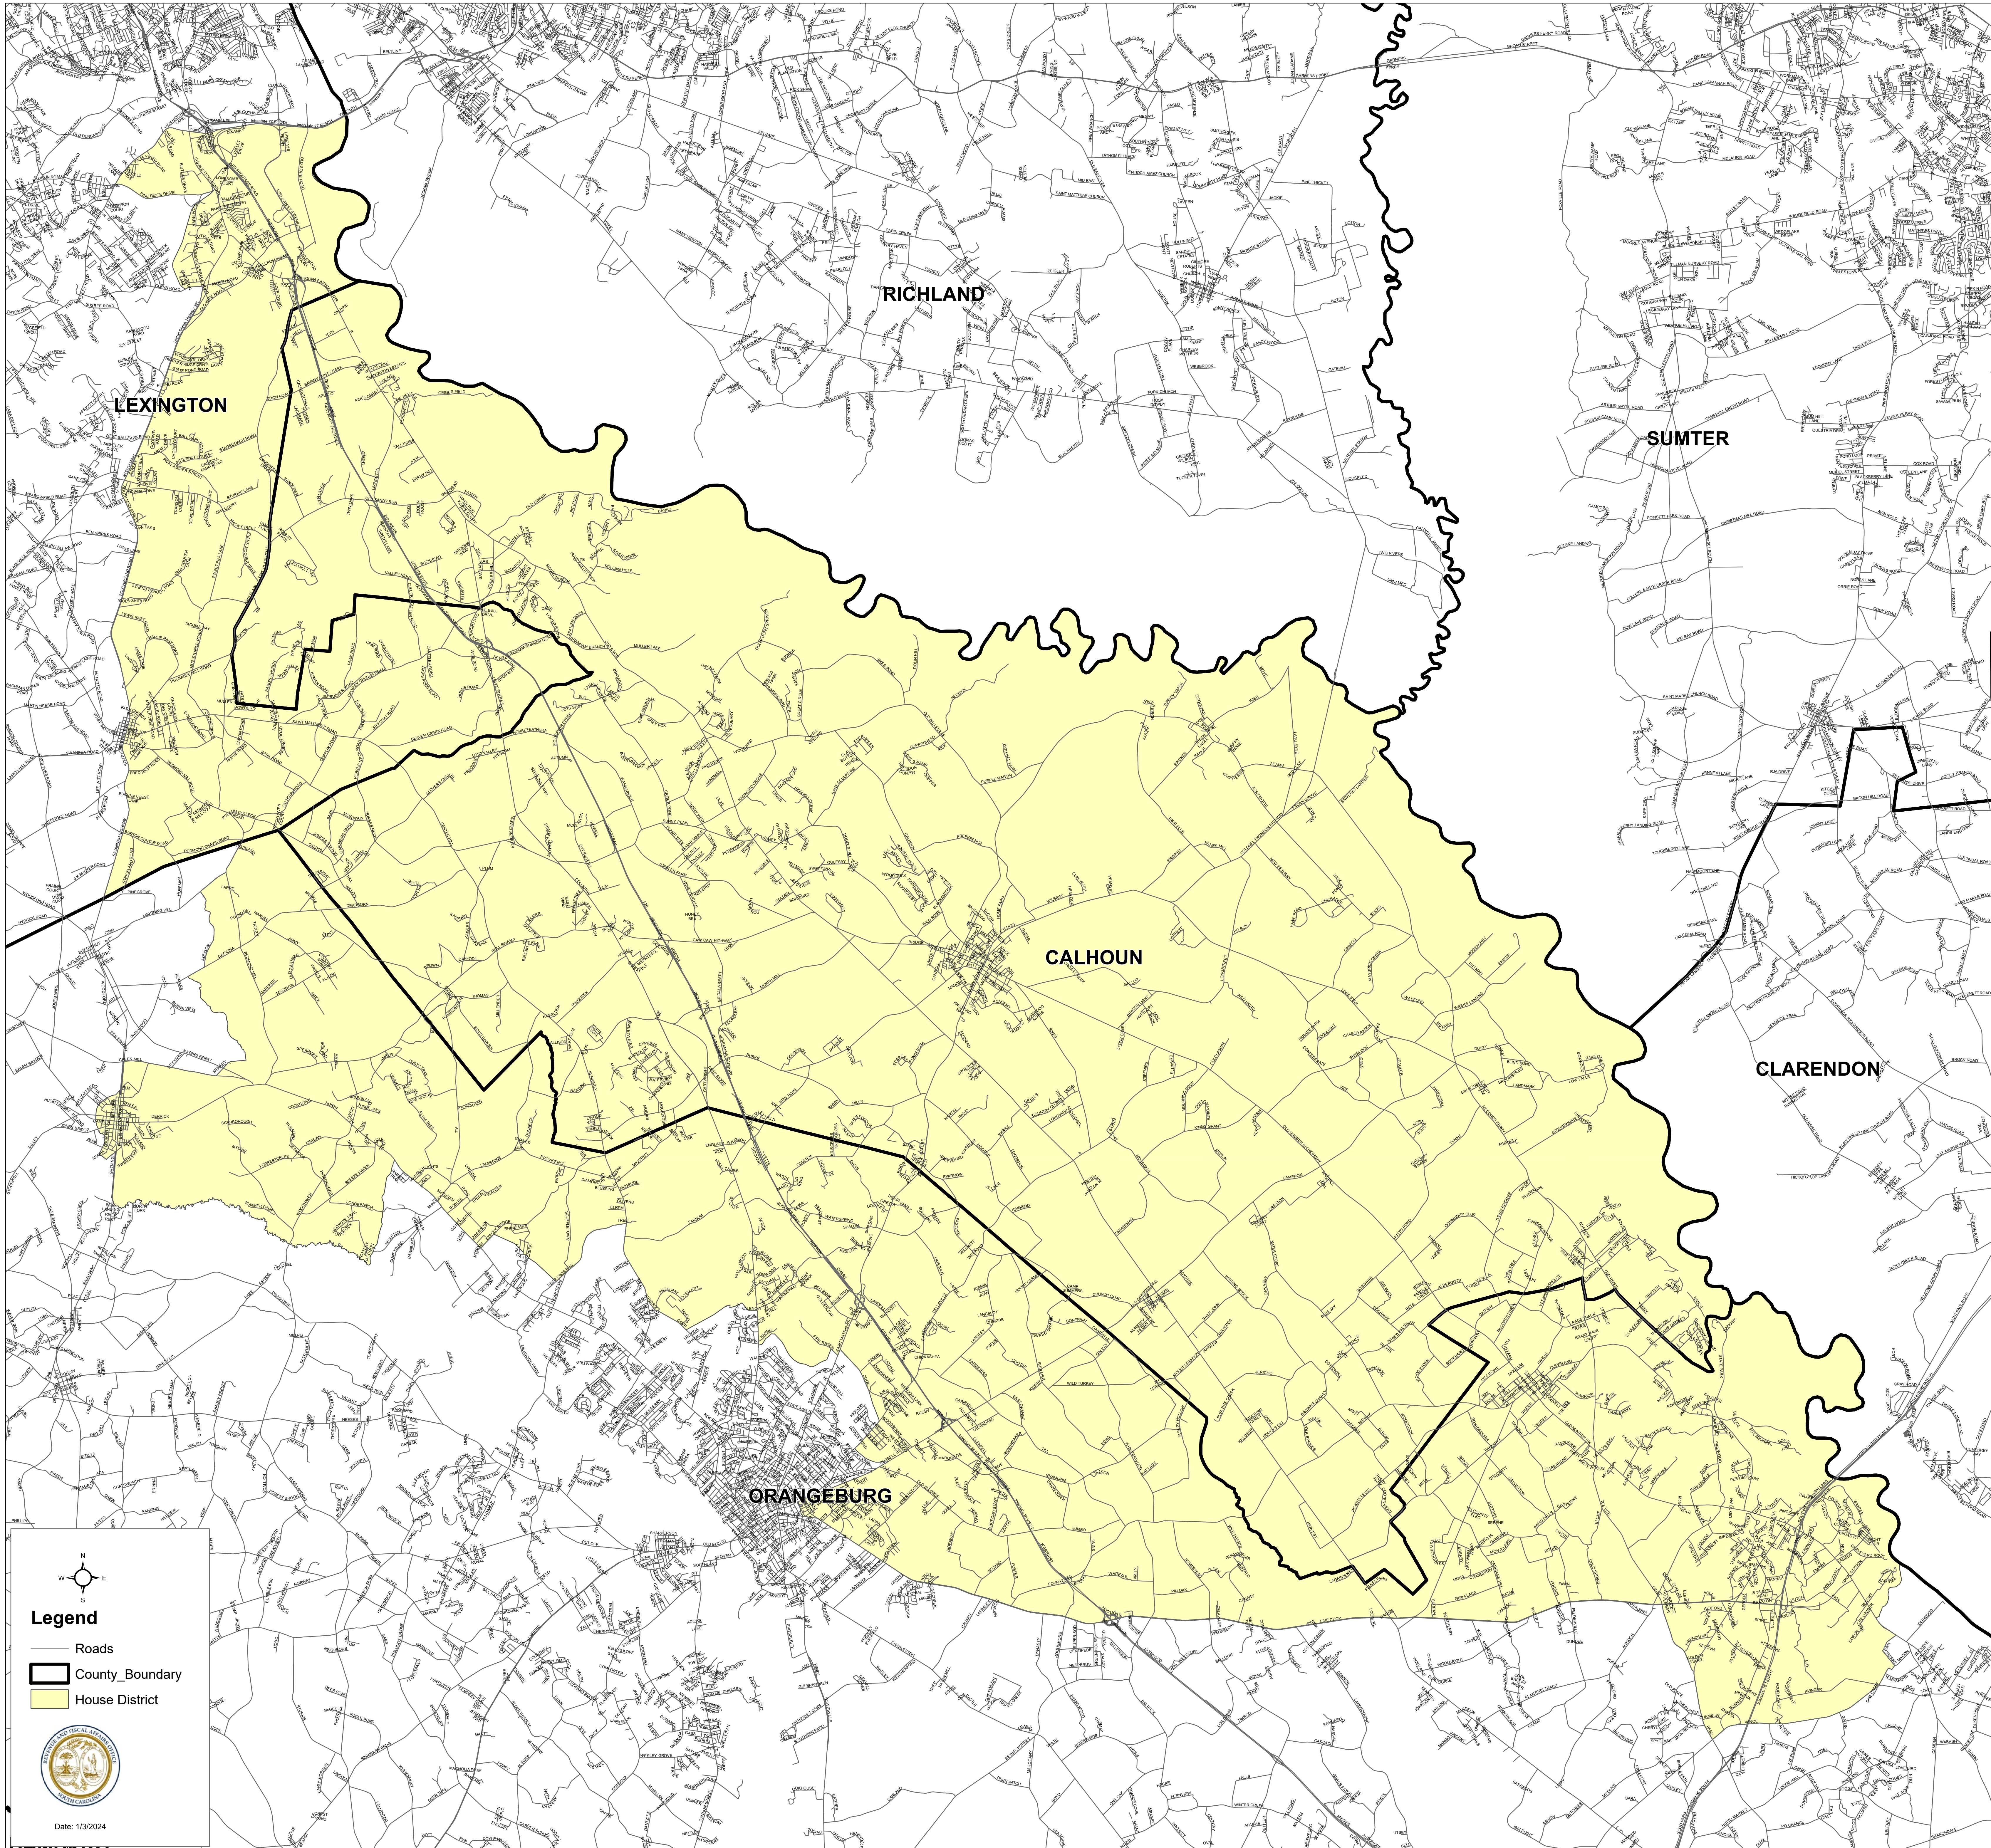

# South Carolina House District 93

S.1024

### Legend

- Roads
- ▬ County\_Boundary
- House District

Date: 1/3/2024