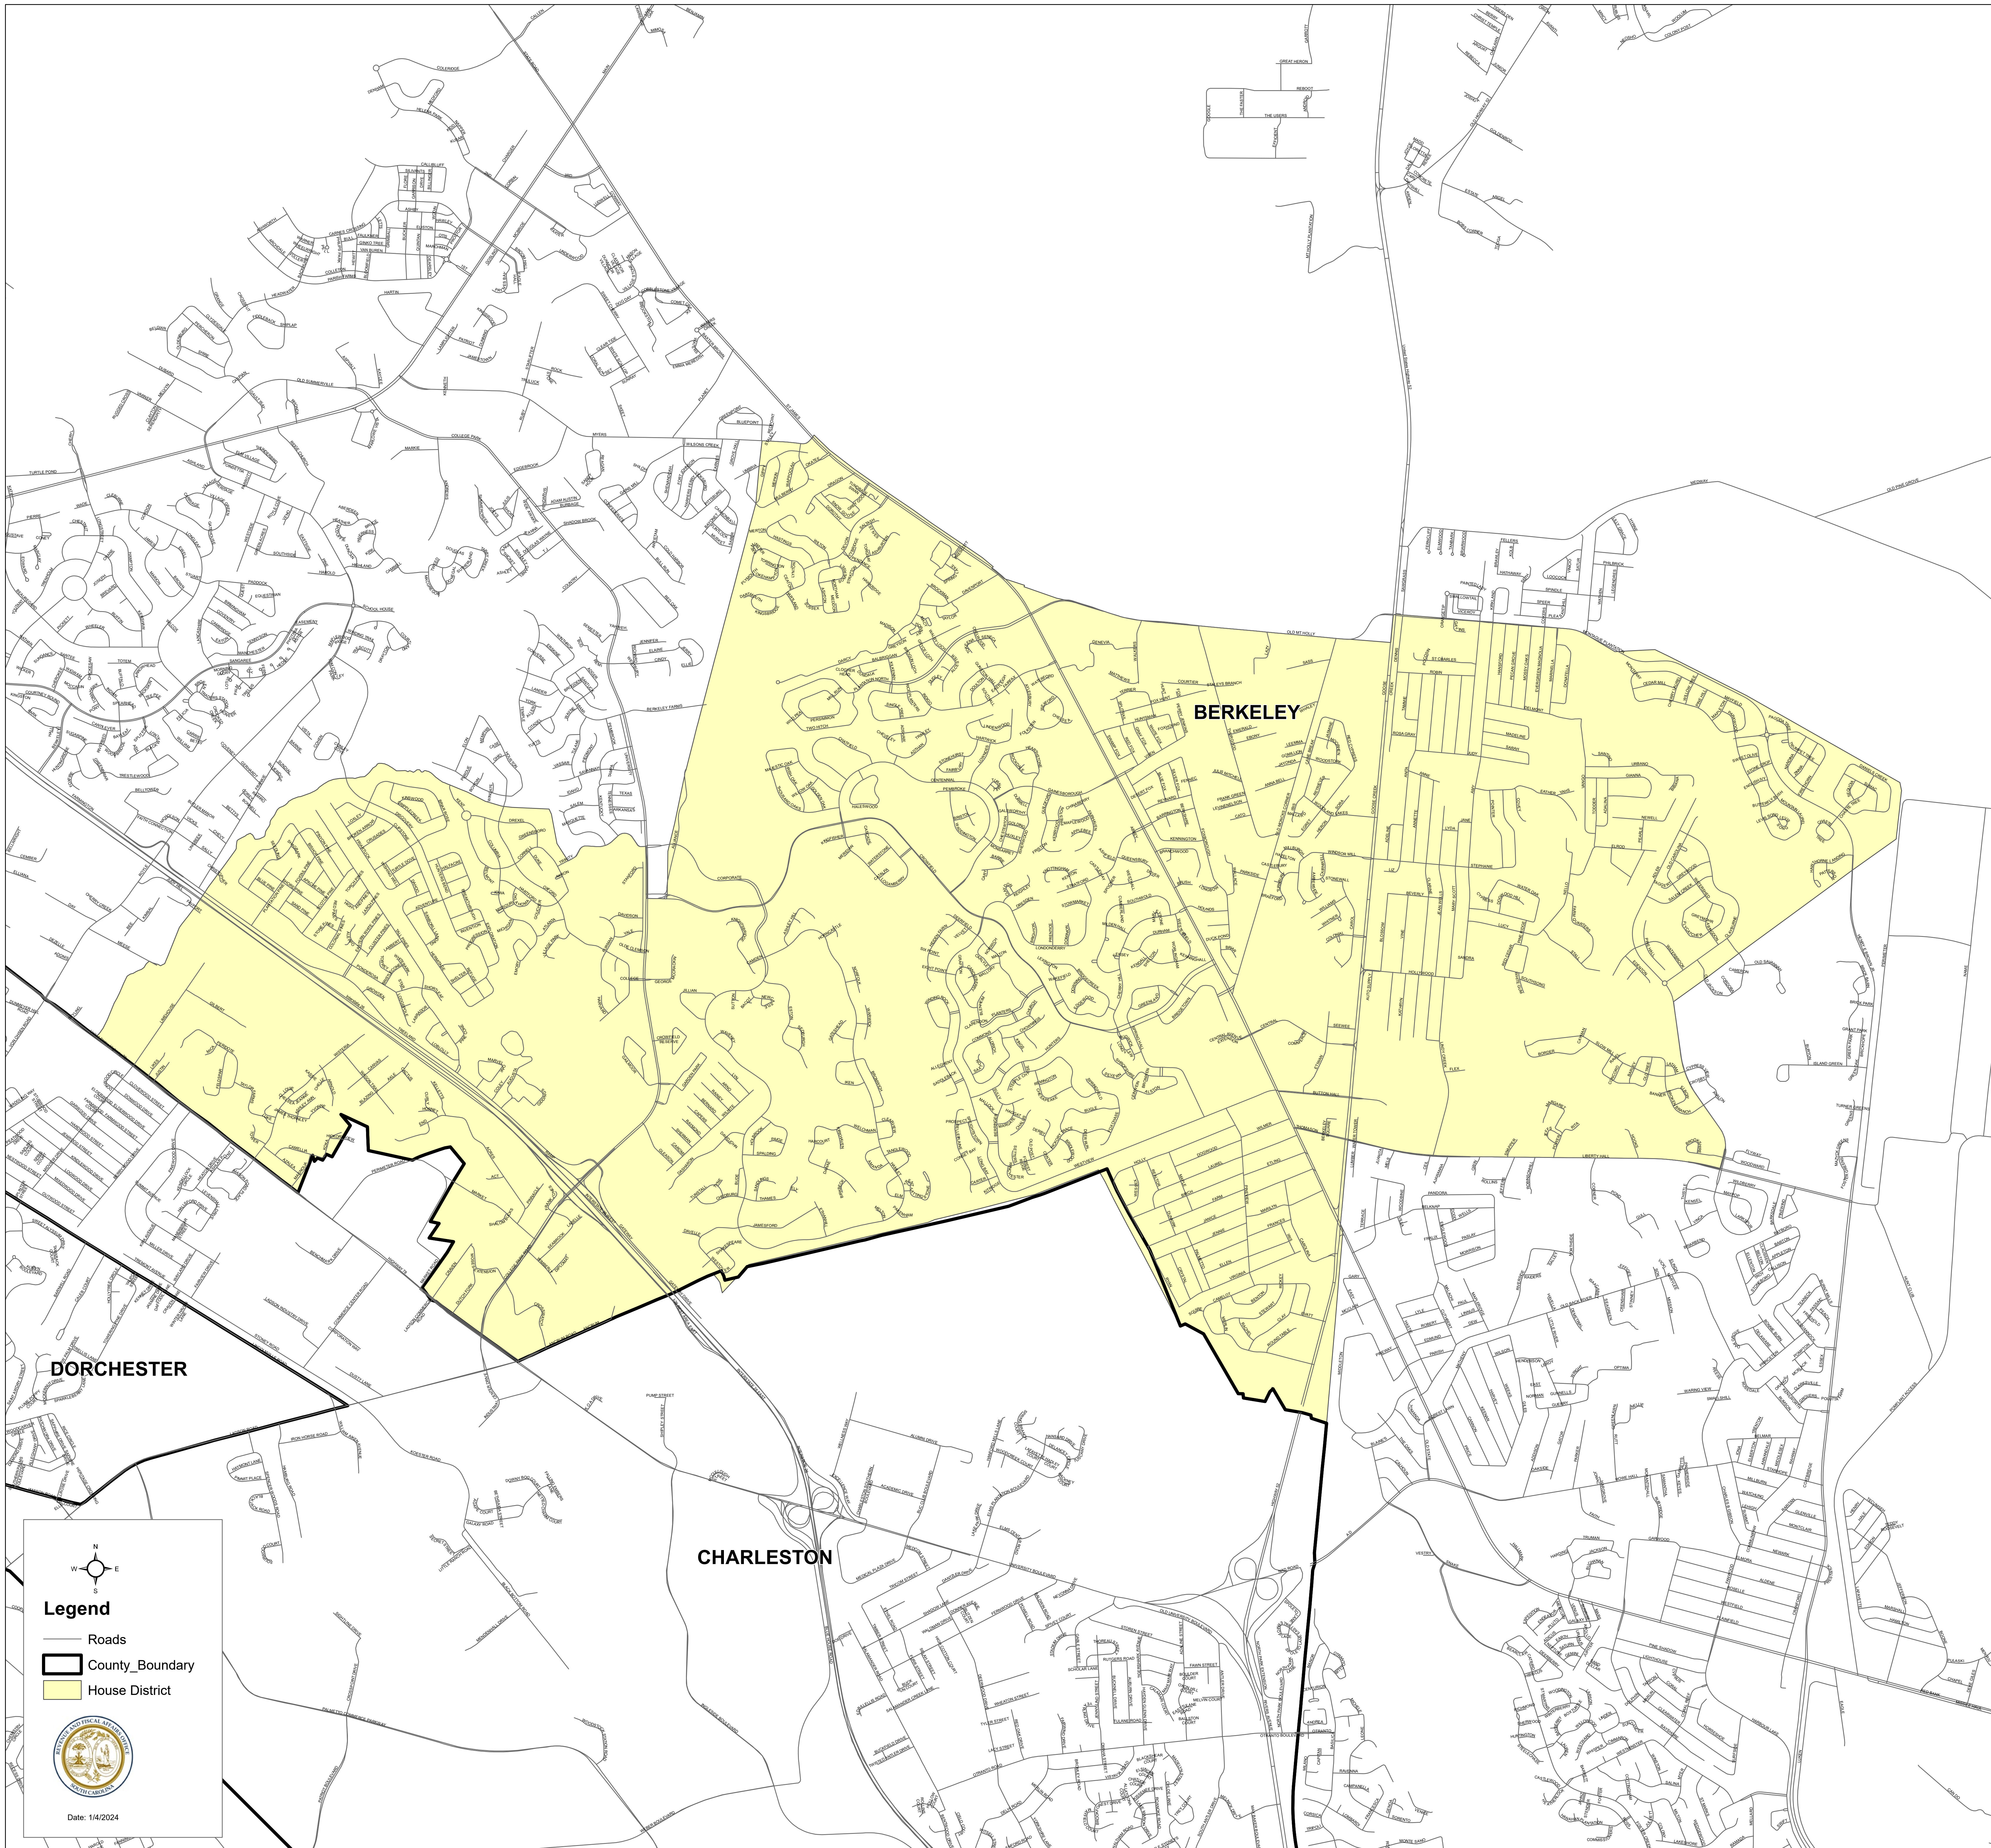

South Carolina House District 92

S.1024

DORCHESTER

BERKELEY

CHARLESTON

Legend
— Roads
▭ County_Boundary
▭ House District

Date: 1/4/2024