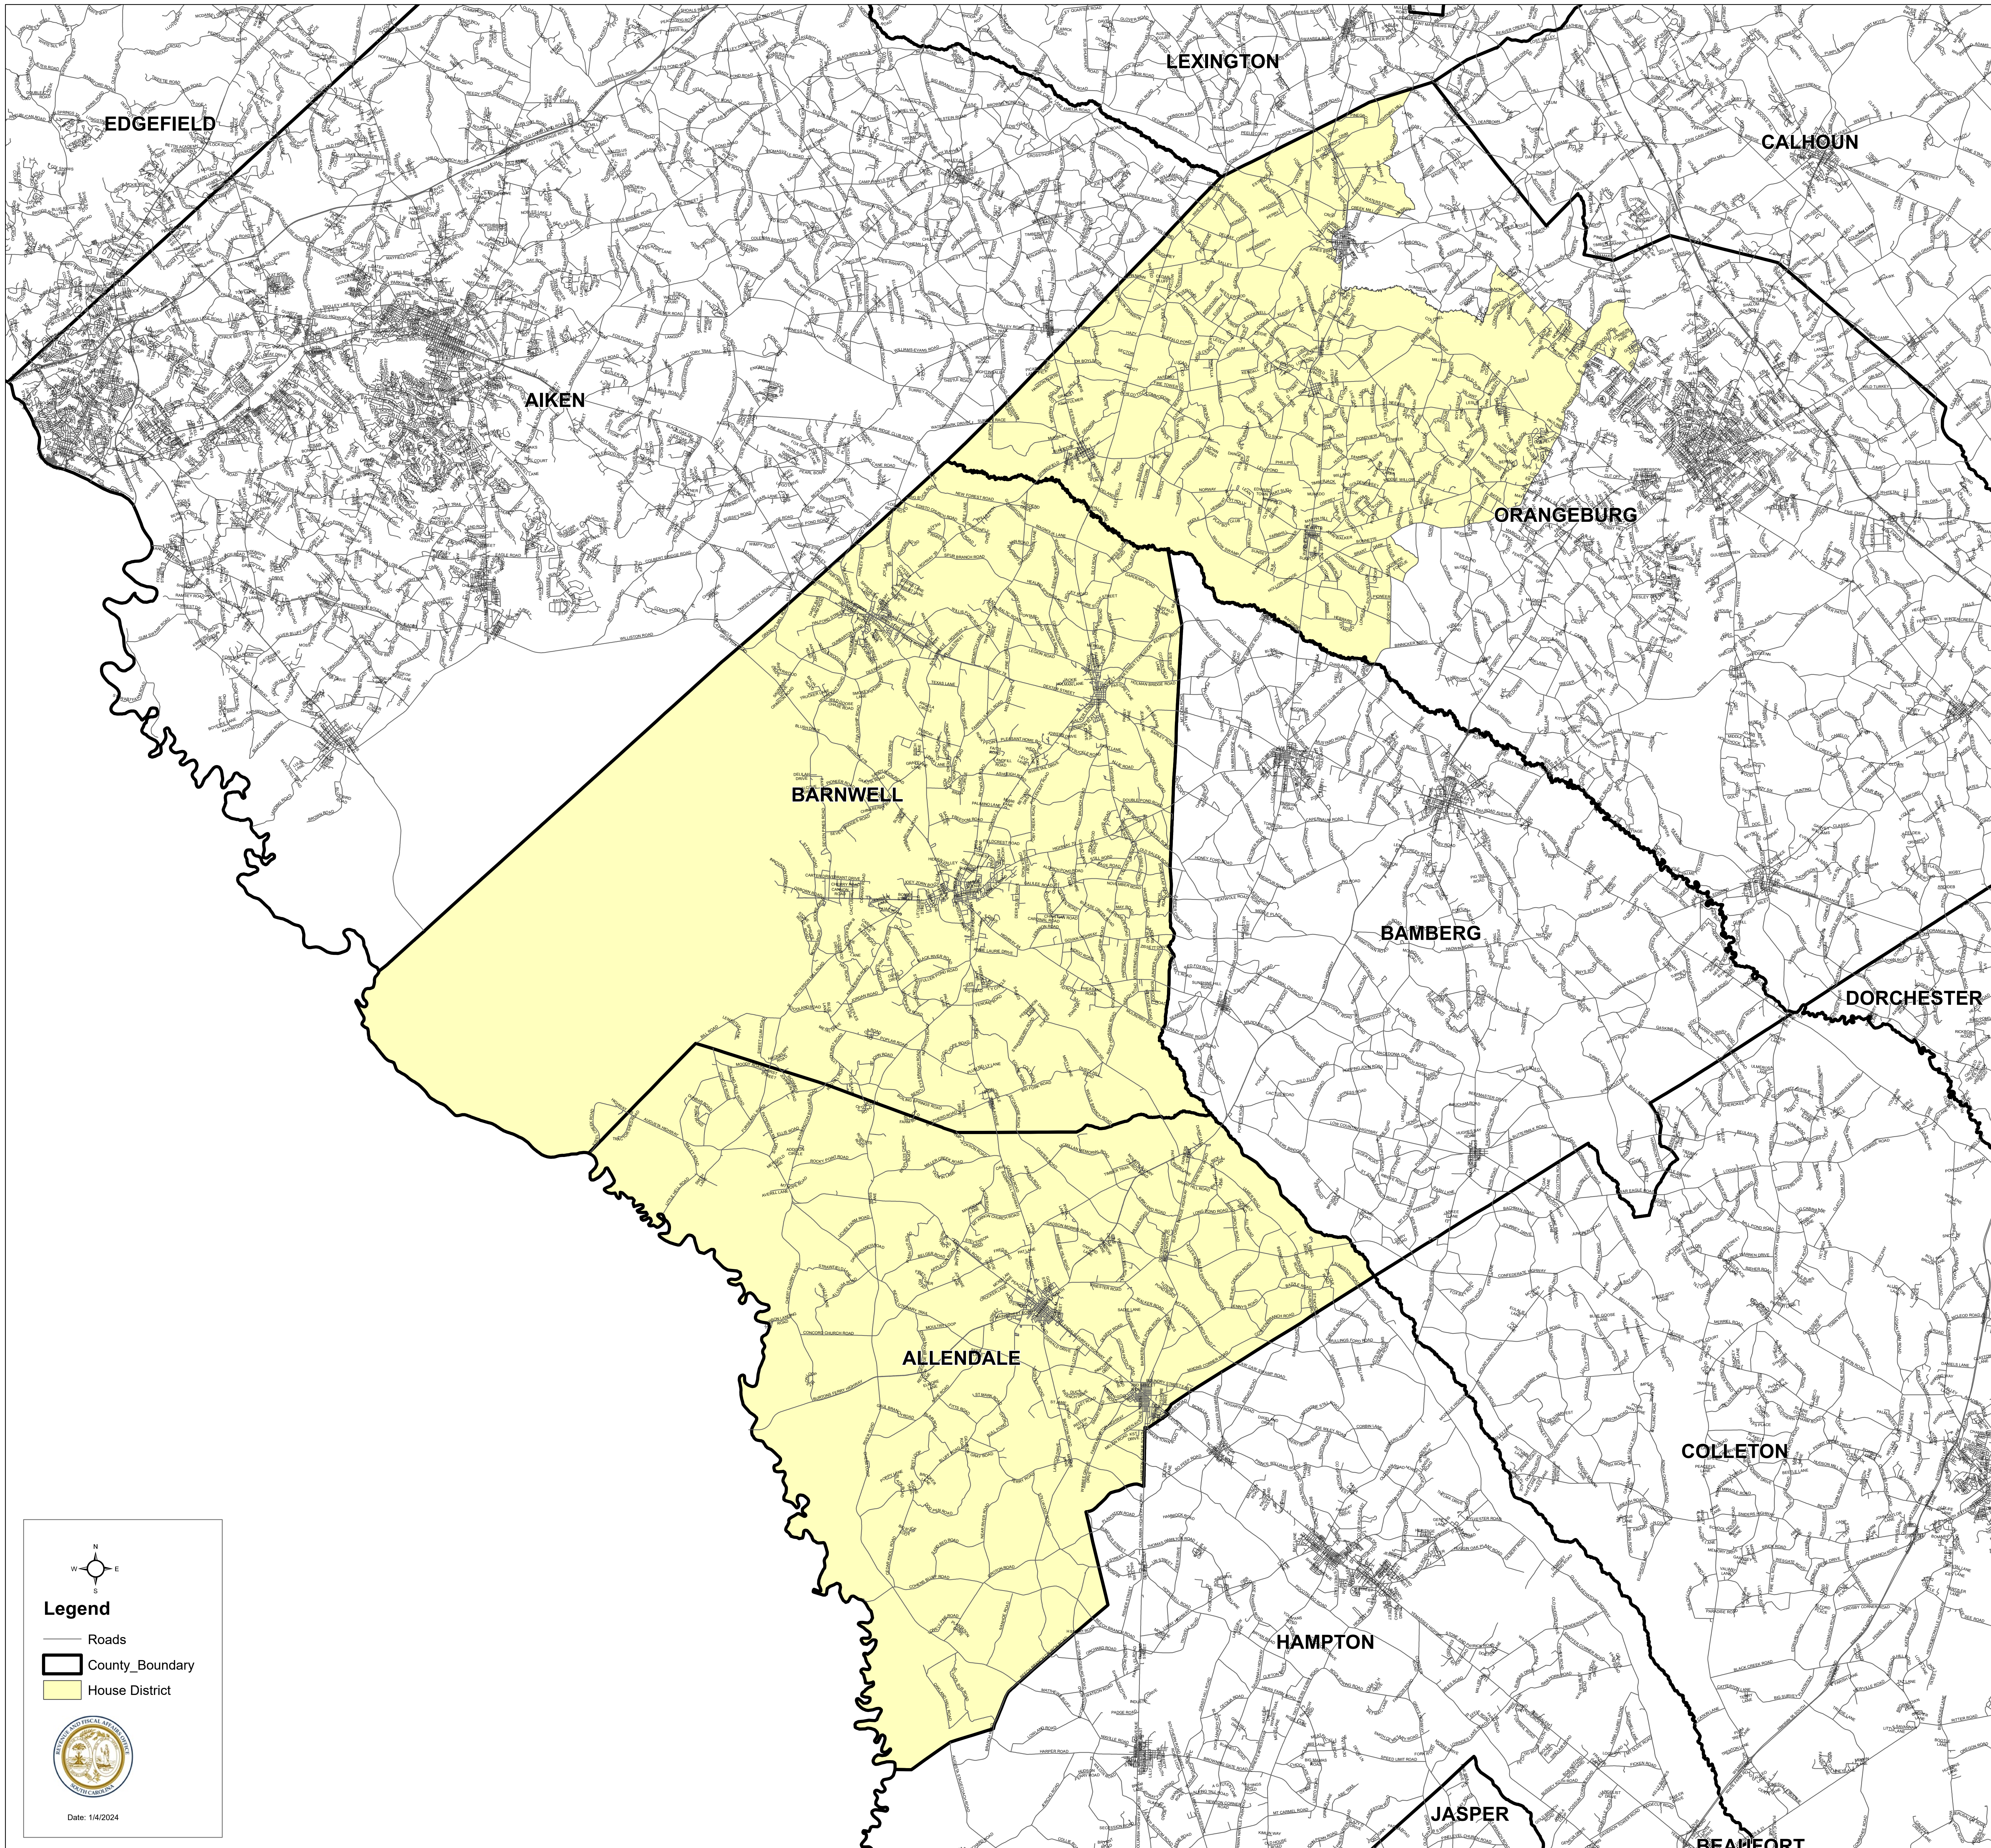

South Carolina House District 91

S.1024

Legend

- Roads
- County_Boundary
- House District

Date: 1/4/2024