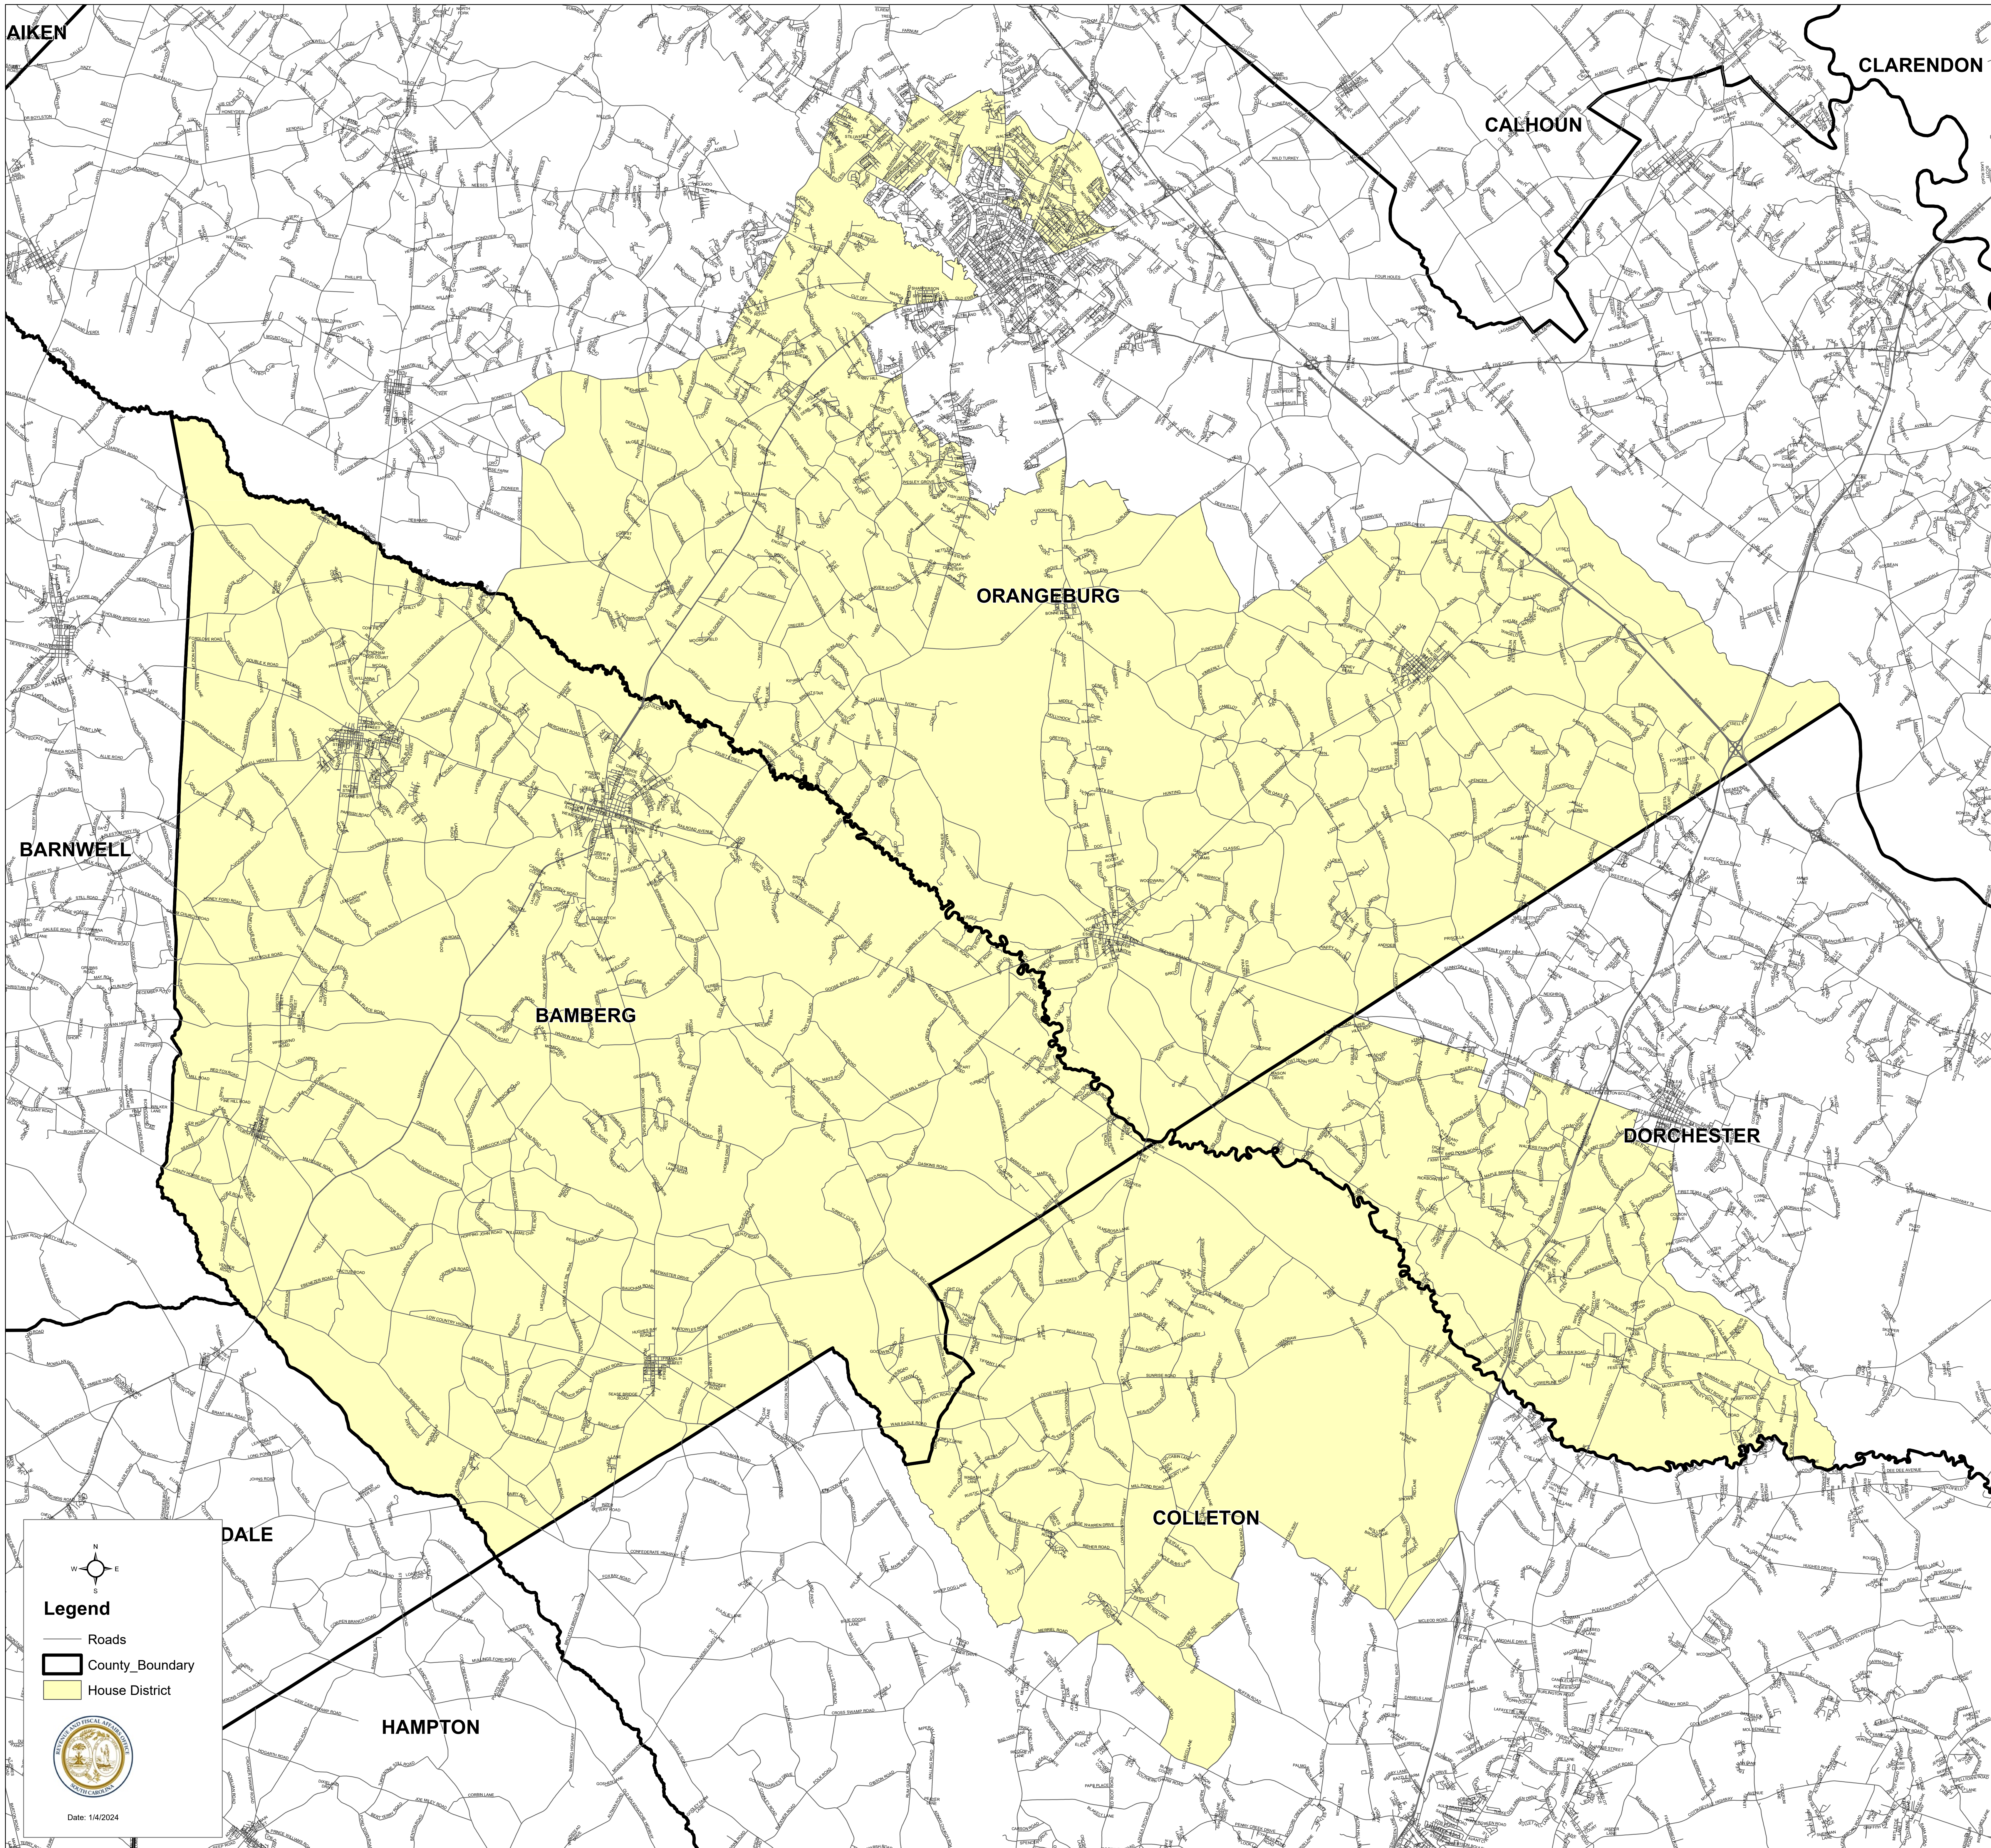

# South Carolina House District 90

S.1024

**Legend**

- Roads
- County\_Boundary
- House District

Date: 1/4/2024