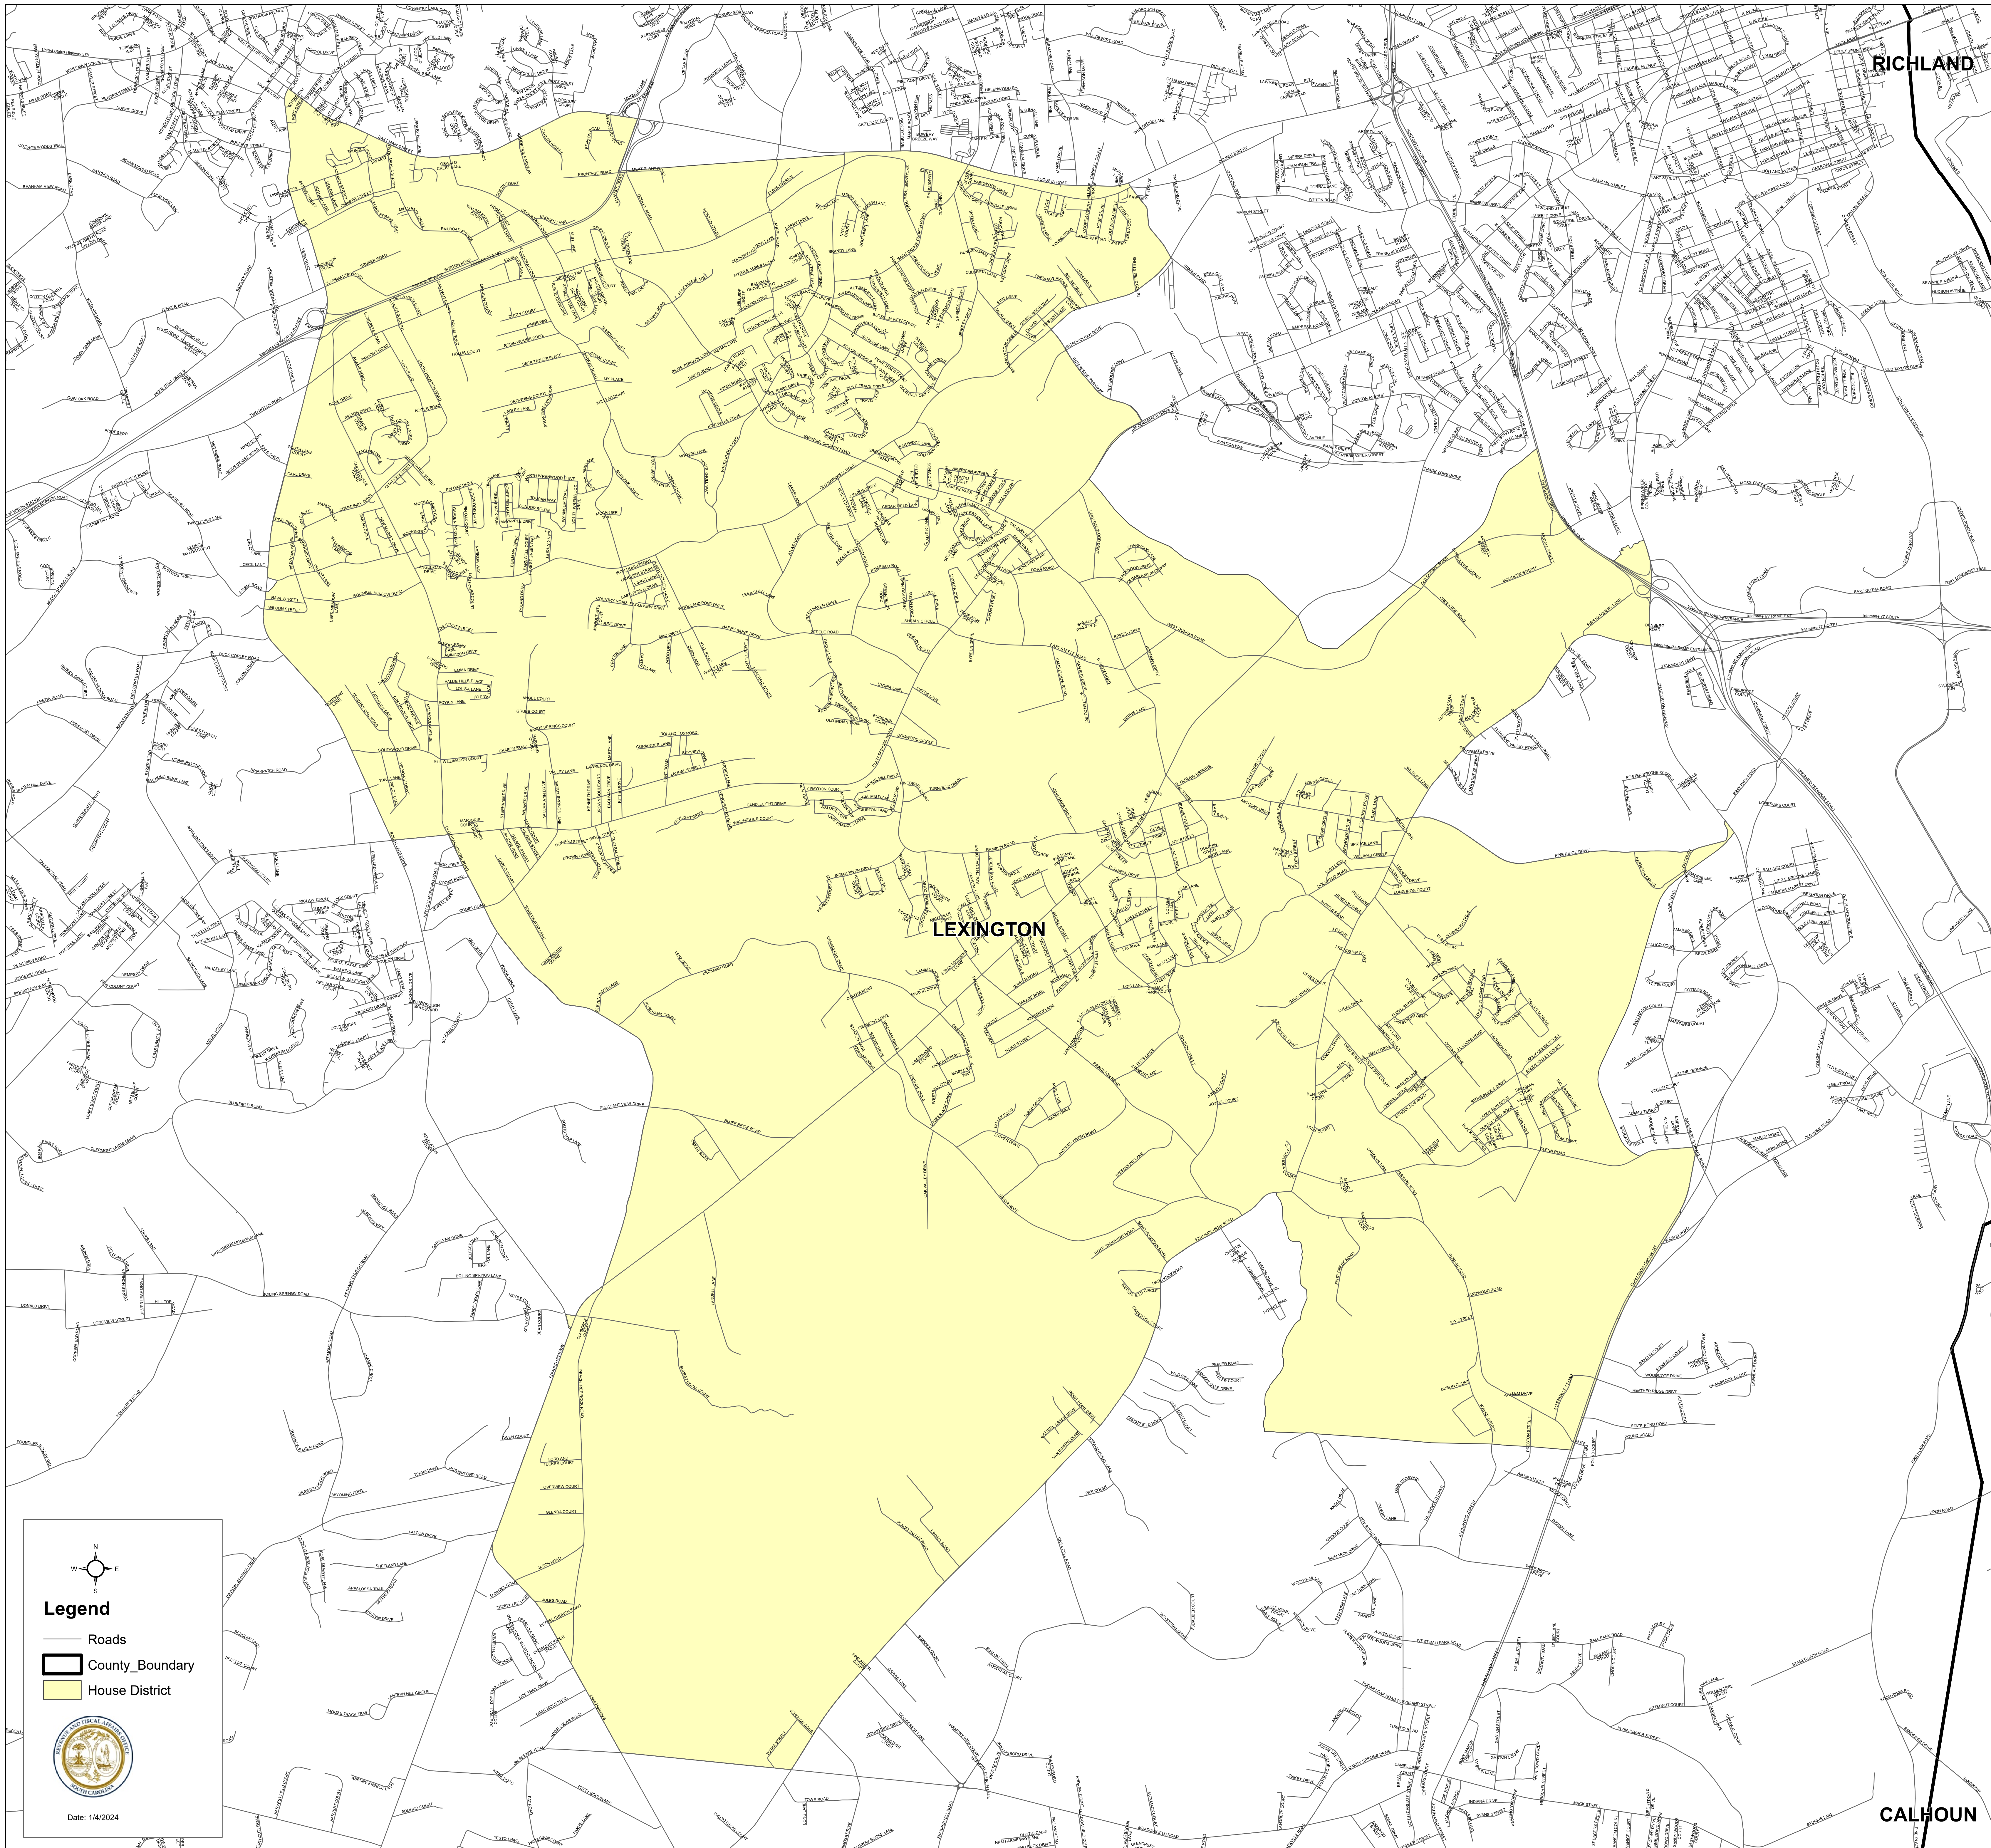

# South Carolina House District 88

S.1024

RICHLAND

LEXINGTON

CALHOUN

  
**Legend**  
— Roads  
▭ County\_Boundary  
▭ House District

Date: 1/4/2024