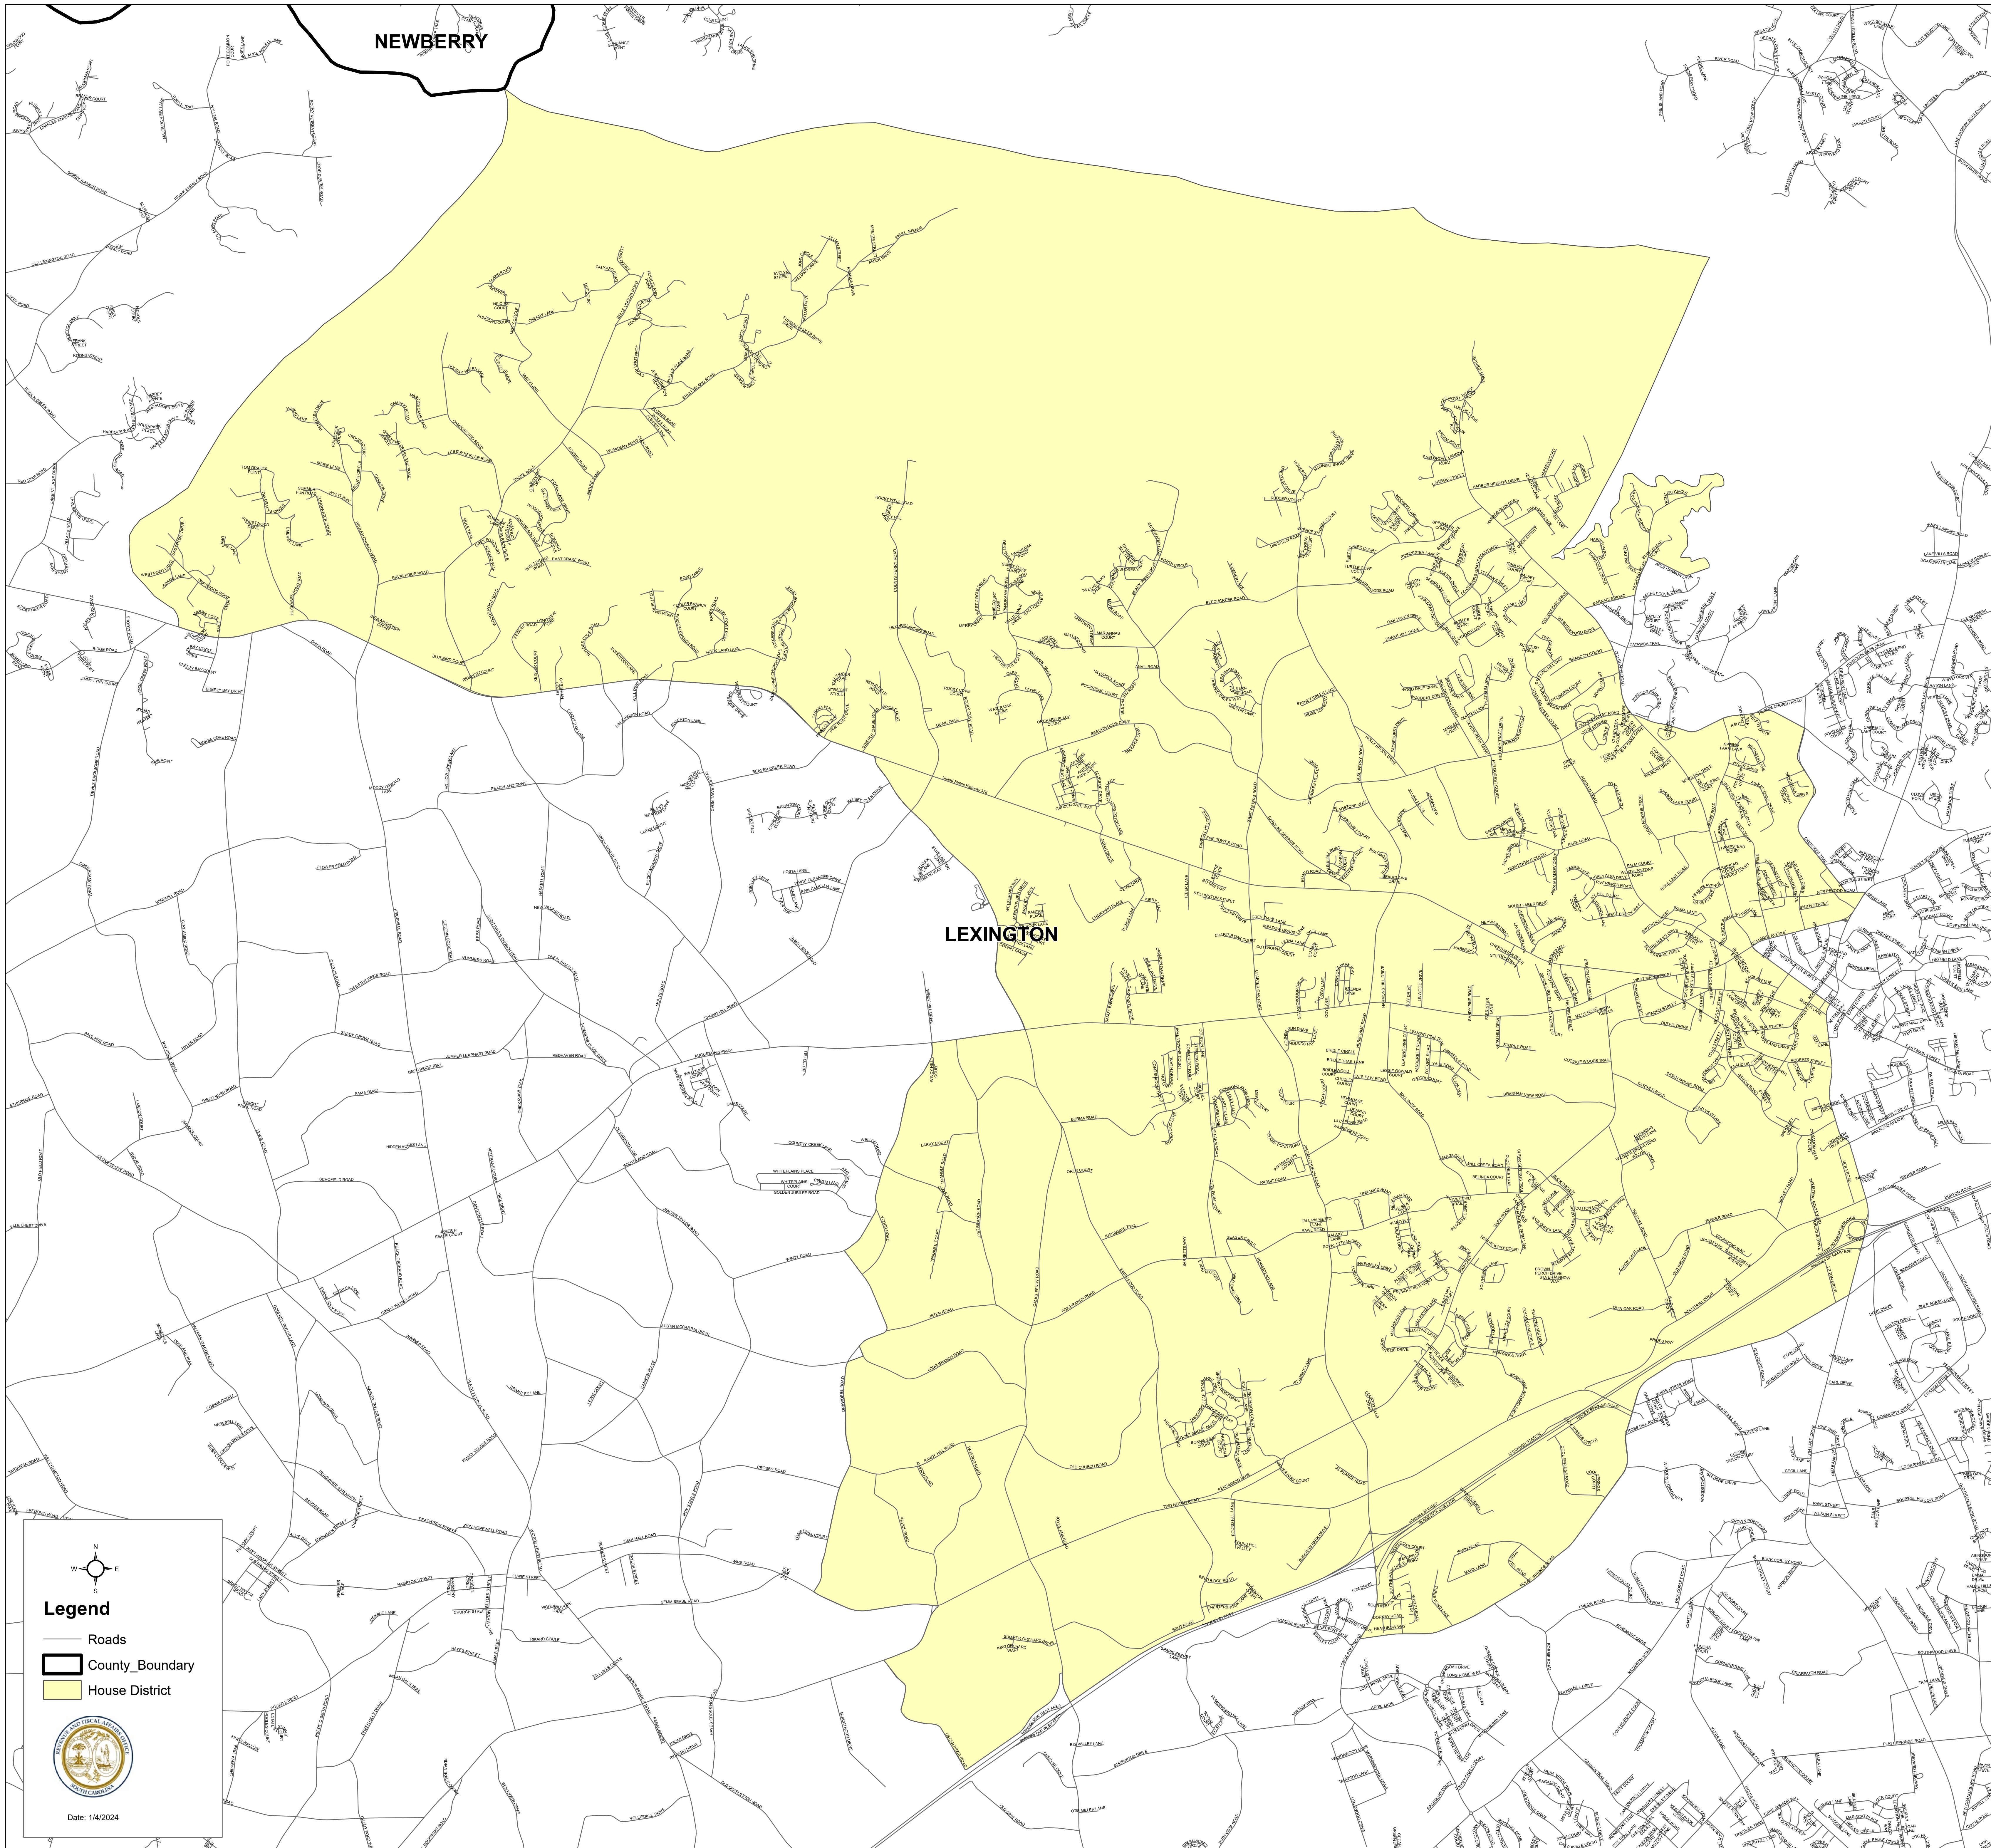

South Carolina House District 87

S.1024

Legend

- Roads
- County_Boundary
- House District

Date: 1/4/2024