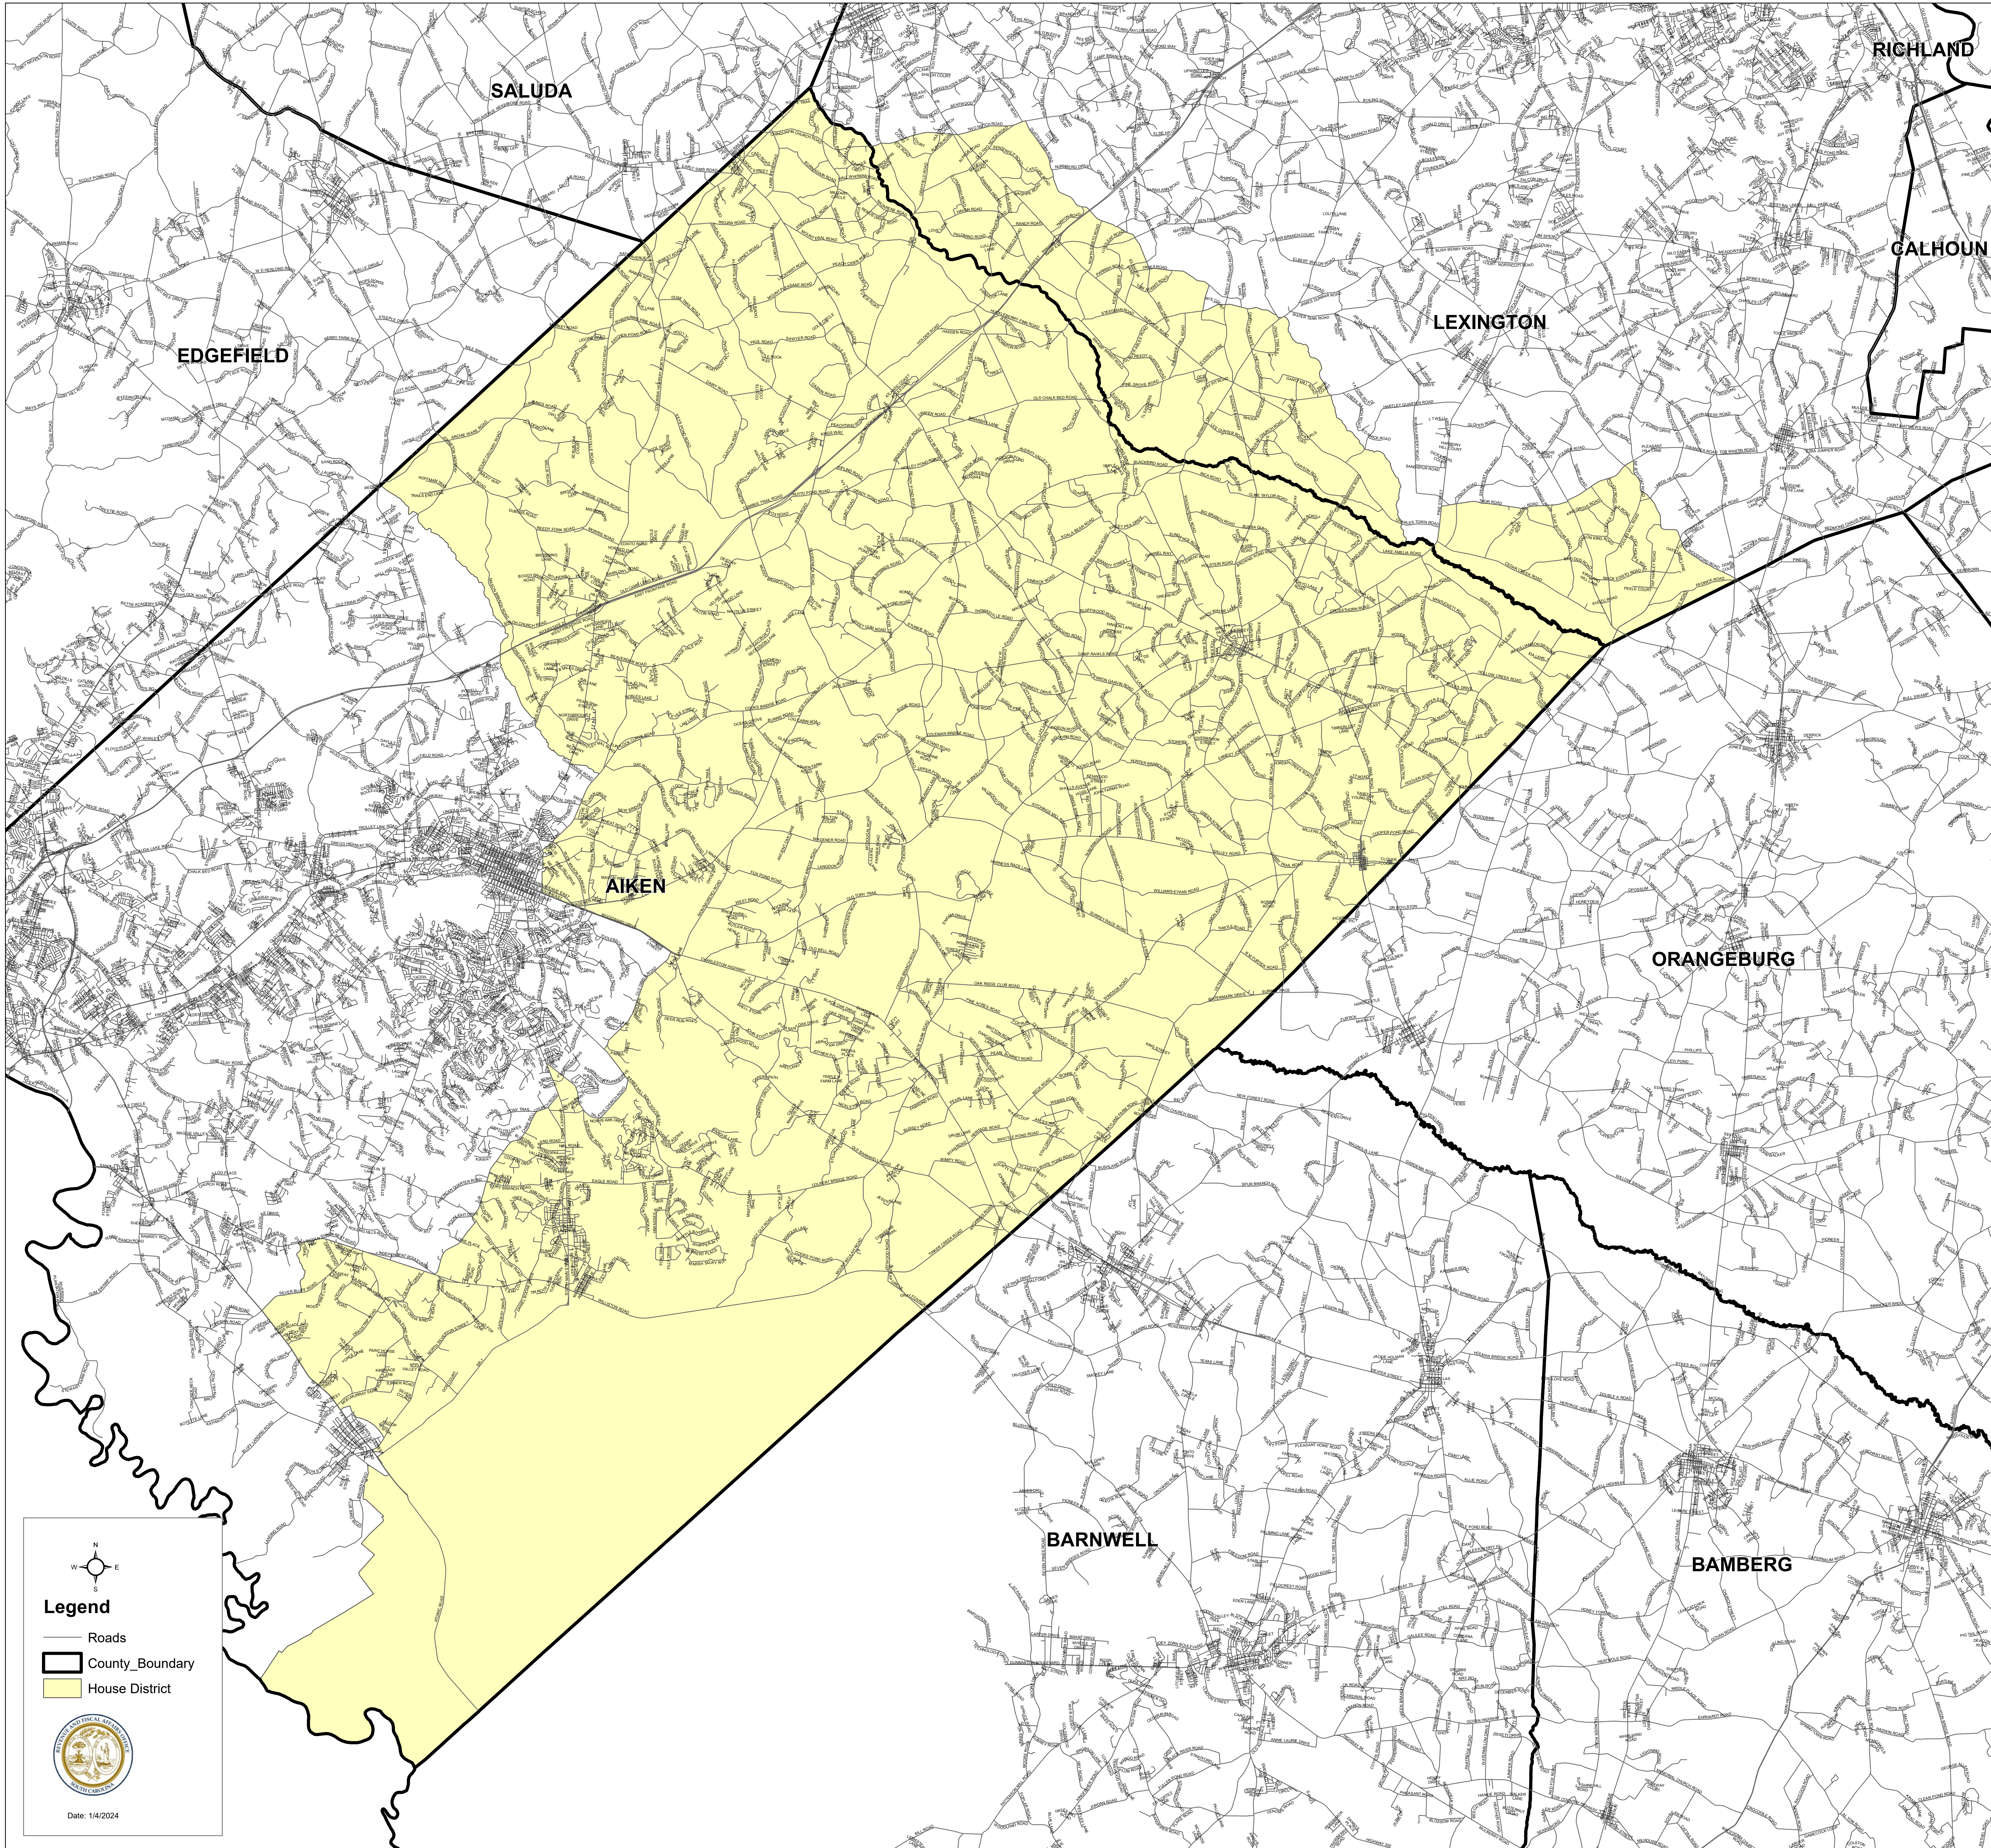

South Carolina House District 86

S.1024

Legend

- Roads
- County_Boundary
- House District

Date: 1/4/2024