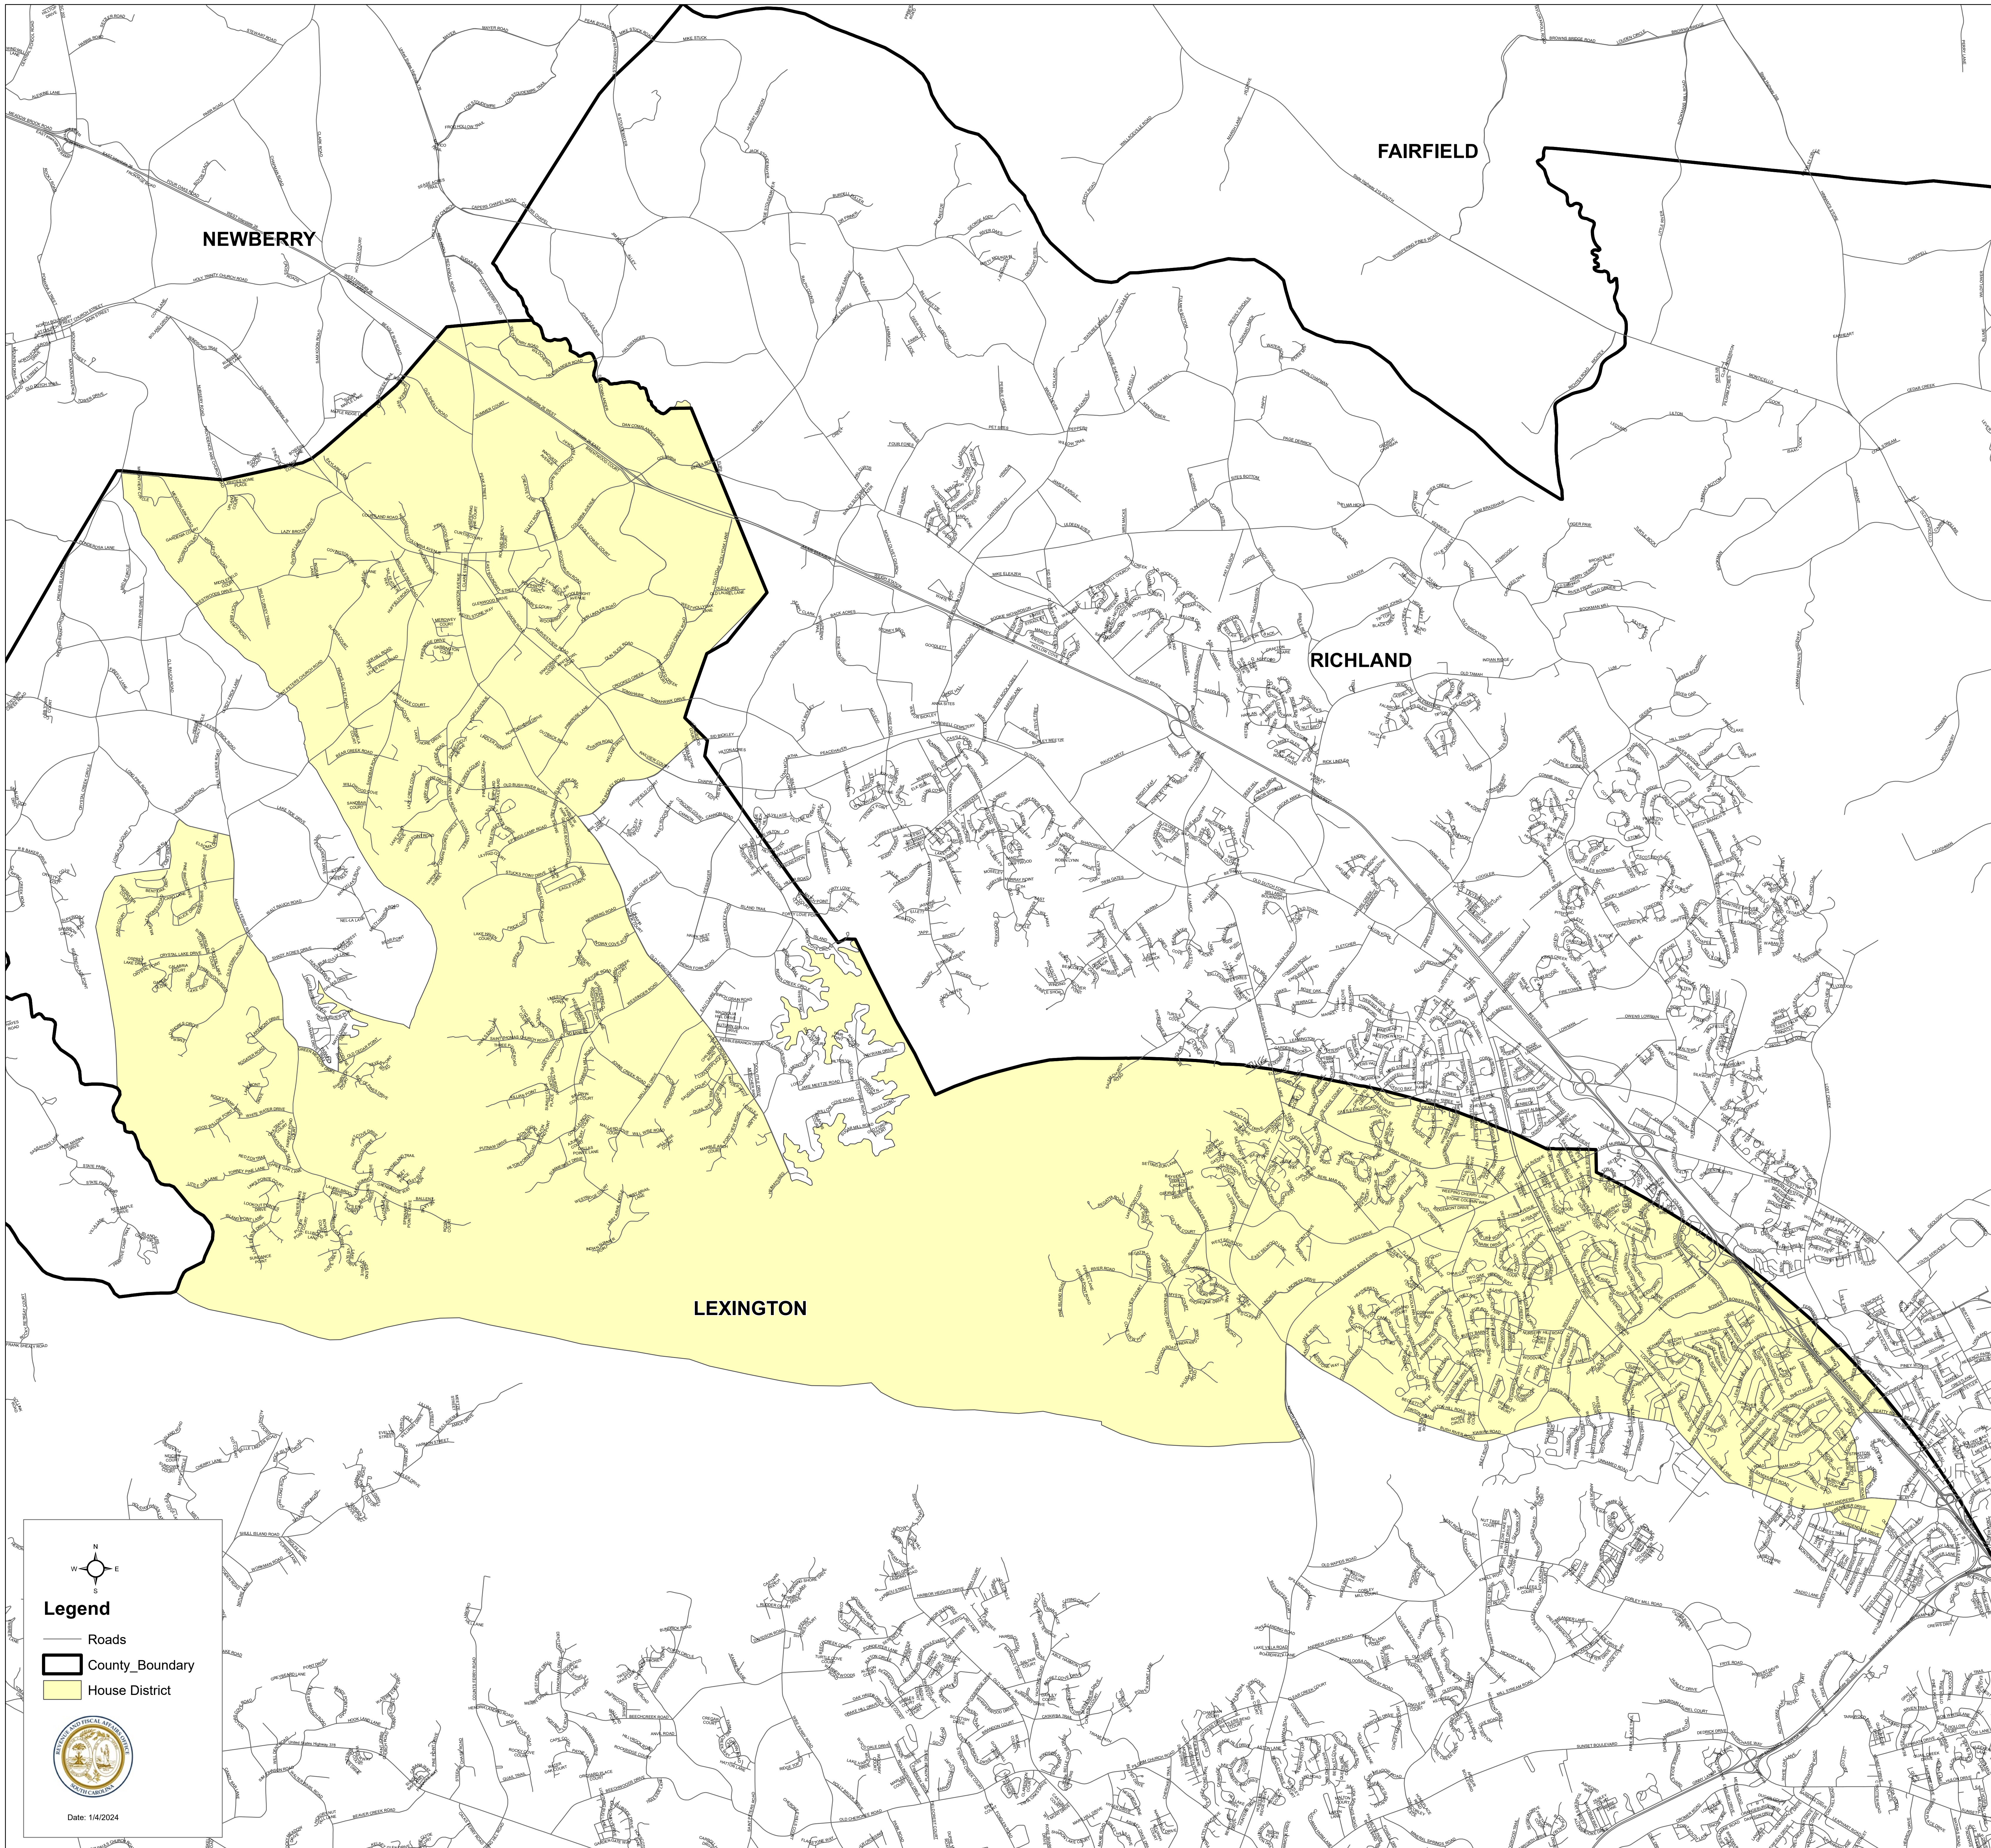

South Carolina House District 85

S.1024

Legend

- Roads
- County_Boundary
- House District

Date: 1/4/2024