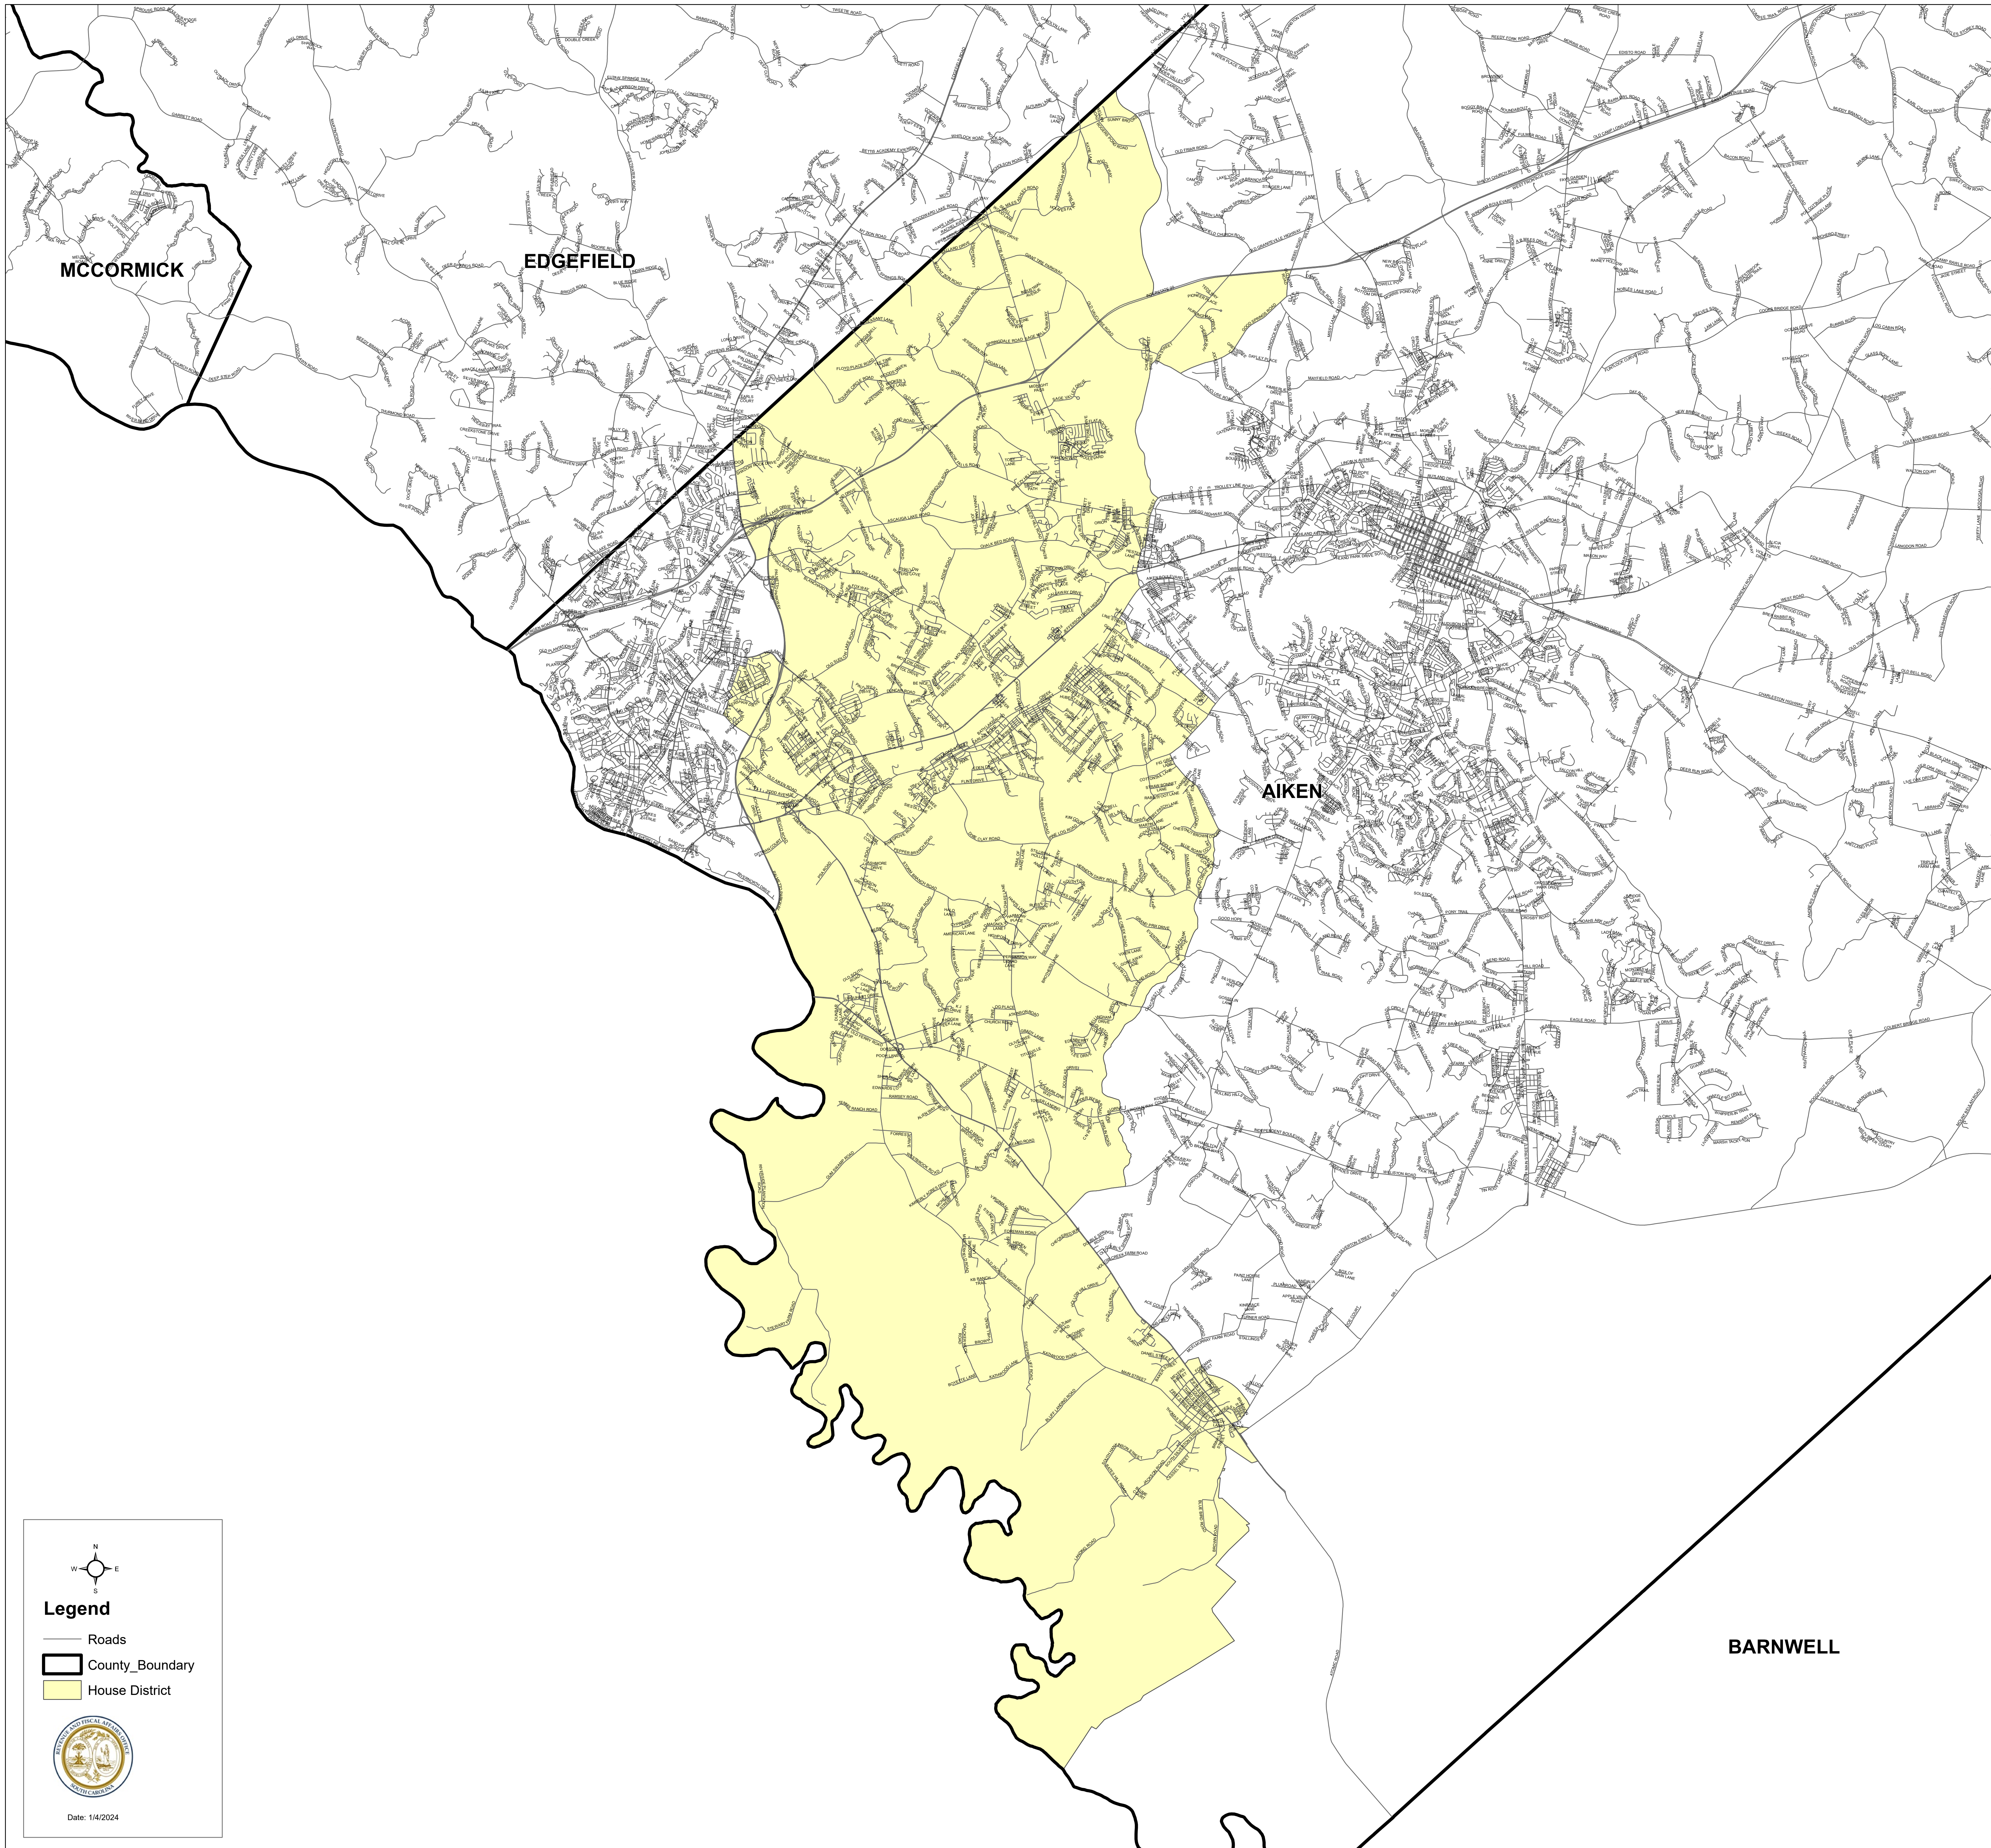

South Carolina House District 84

S.1024

MCCORMICK

EDGEFIELD

AIKEN

BARNWELL

Legend

- Roads
- County_Boundary
- House District

Date: 1/4/2024