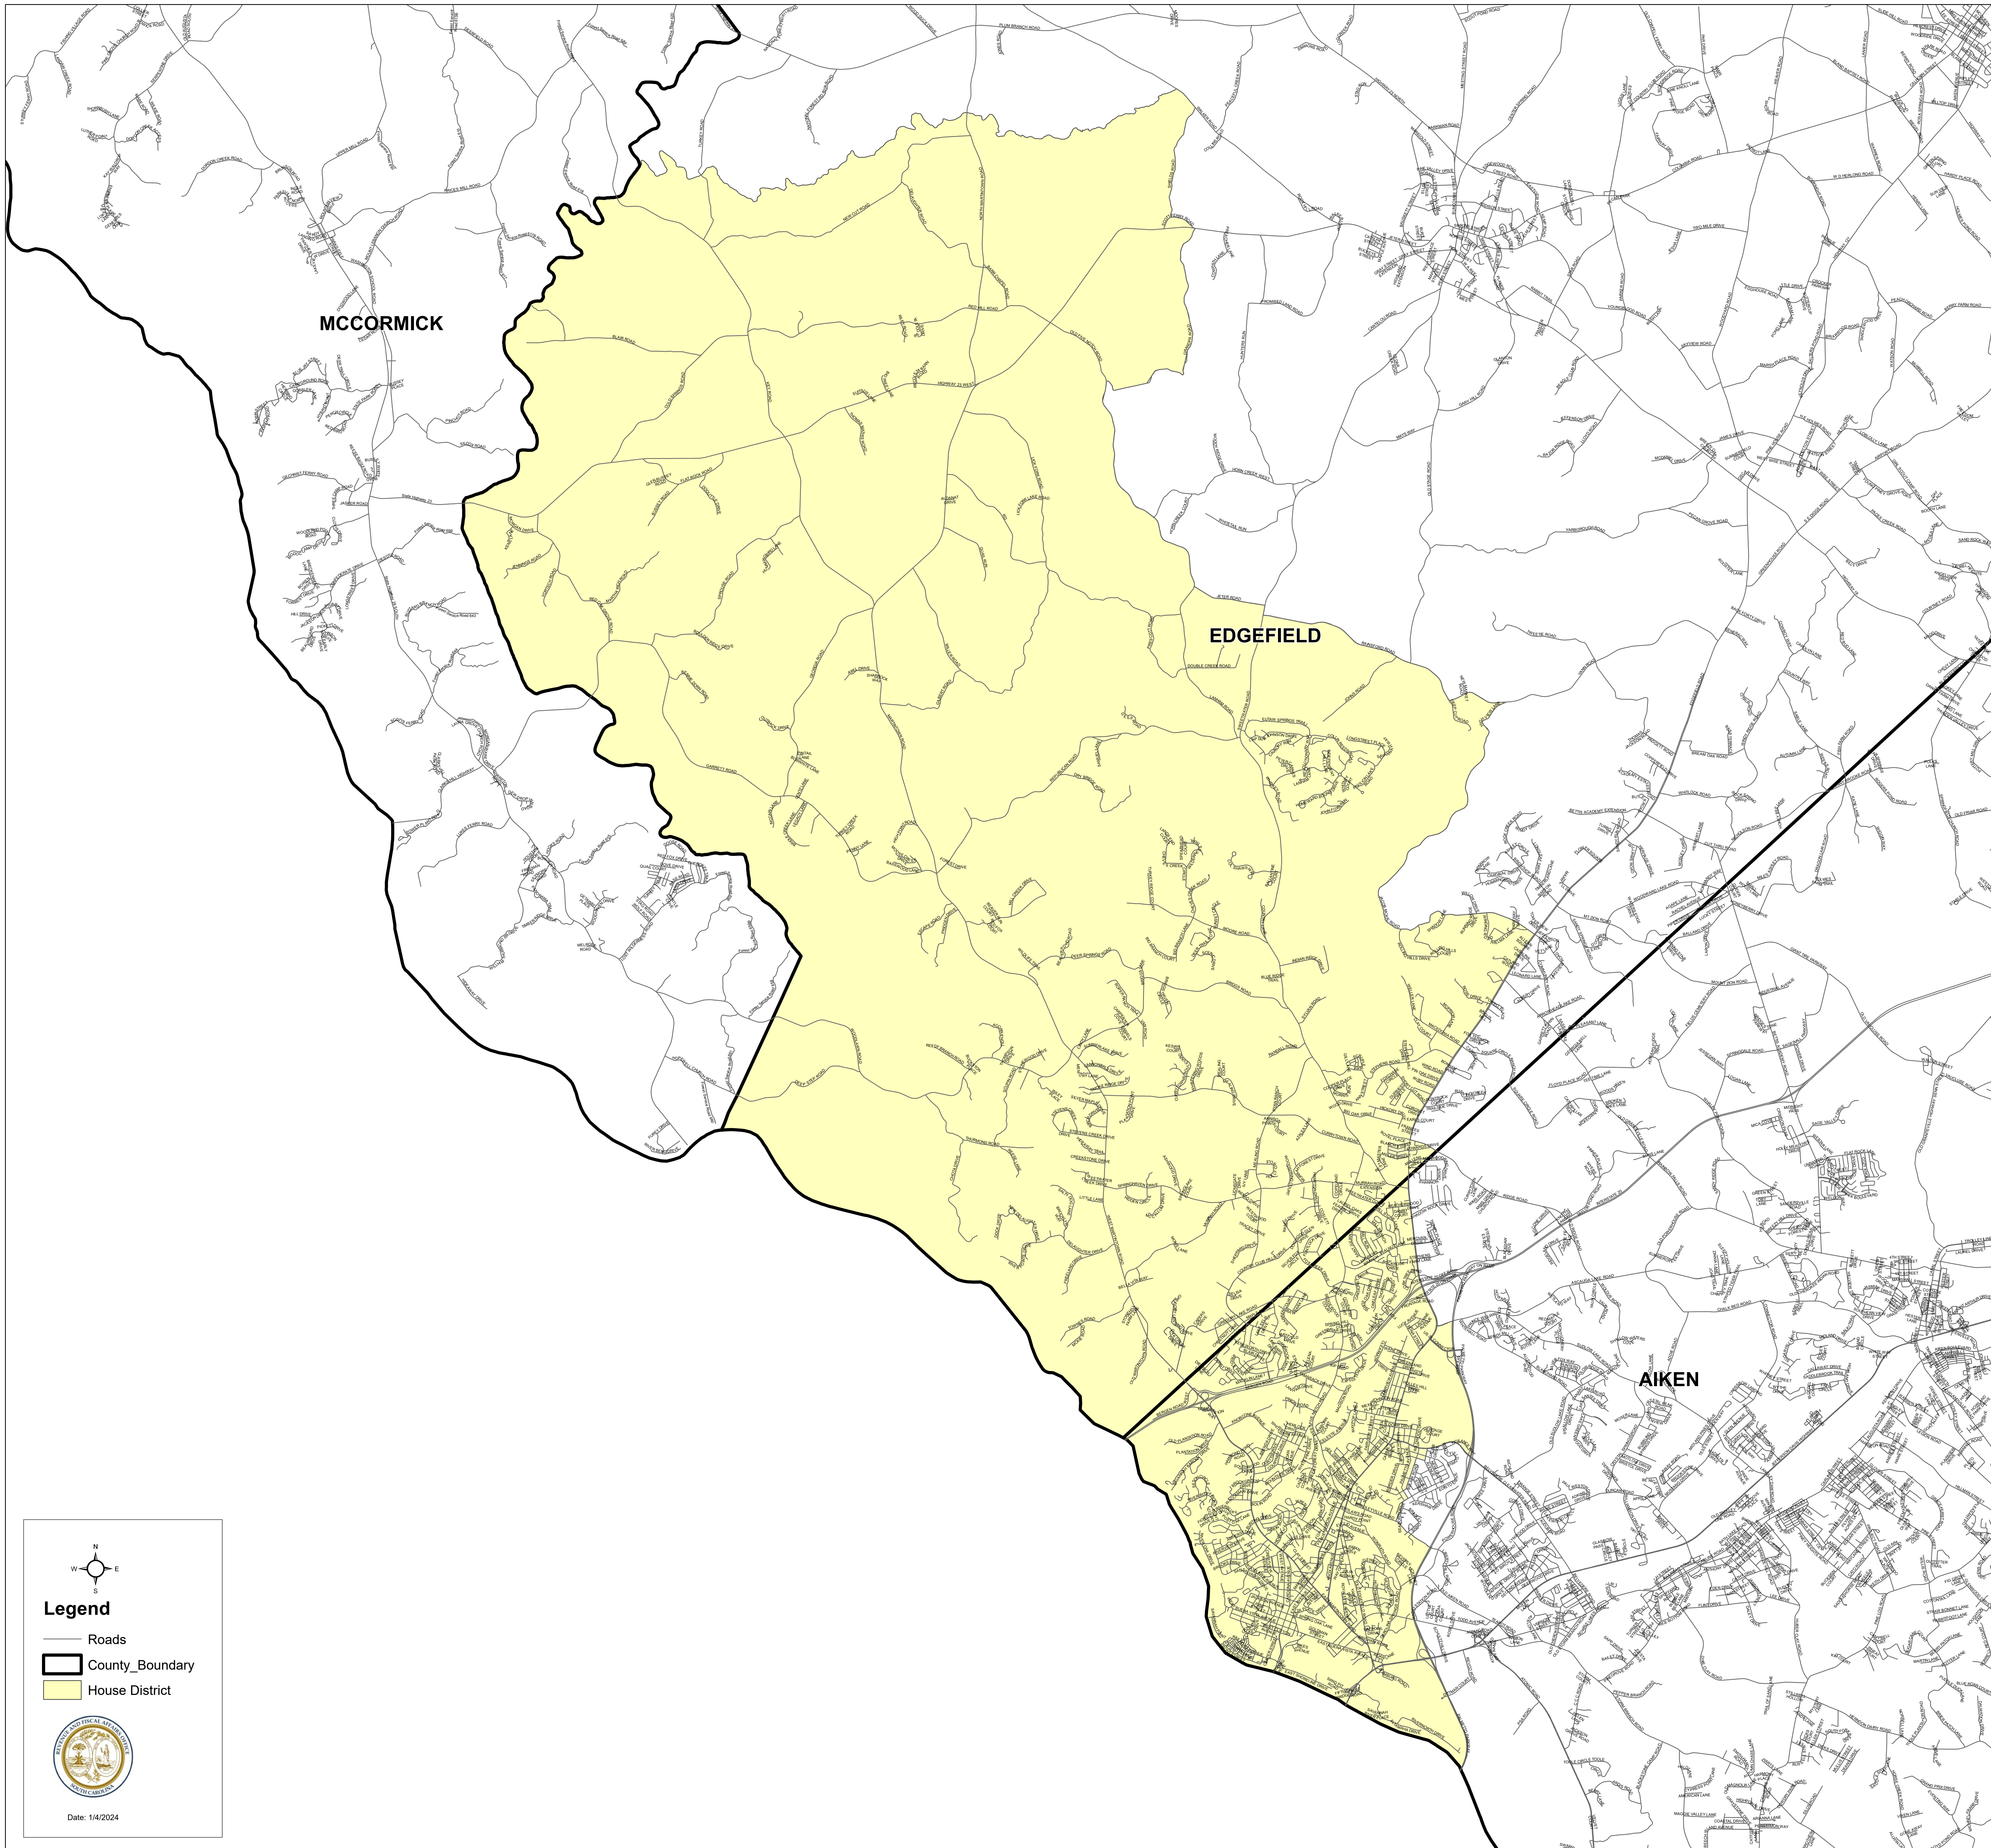

South Carolina House District 83

S.1024

Legend

- Roads
- County_Boundary
- House District

Date: 1/4/2024