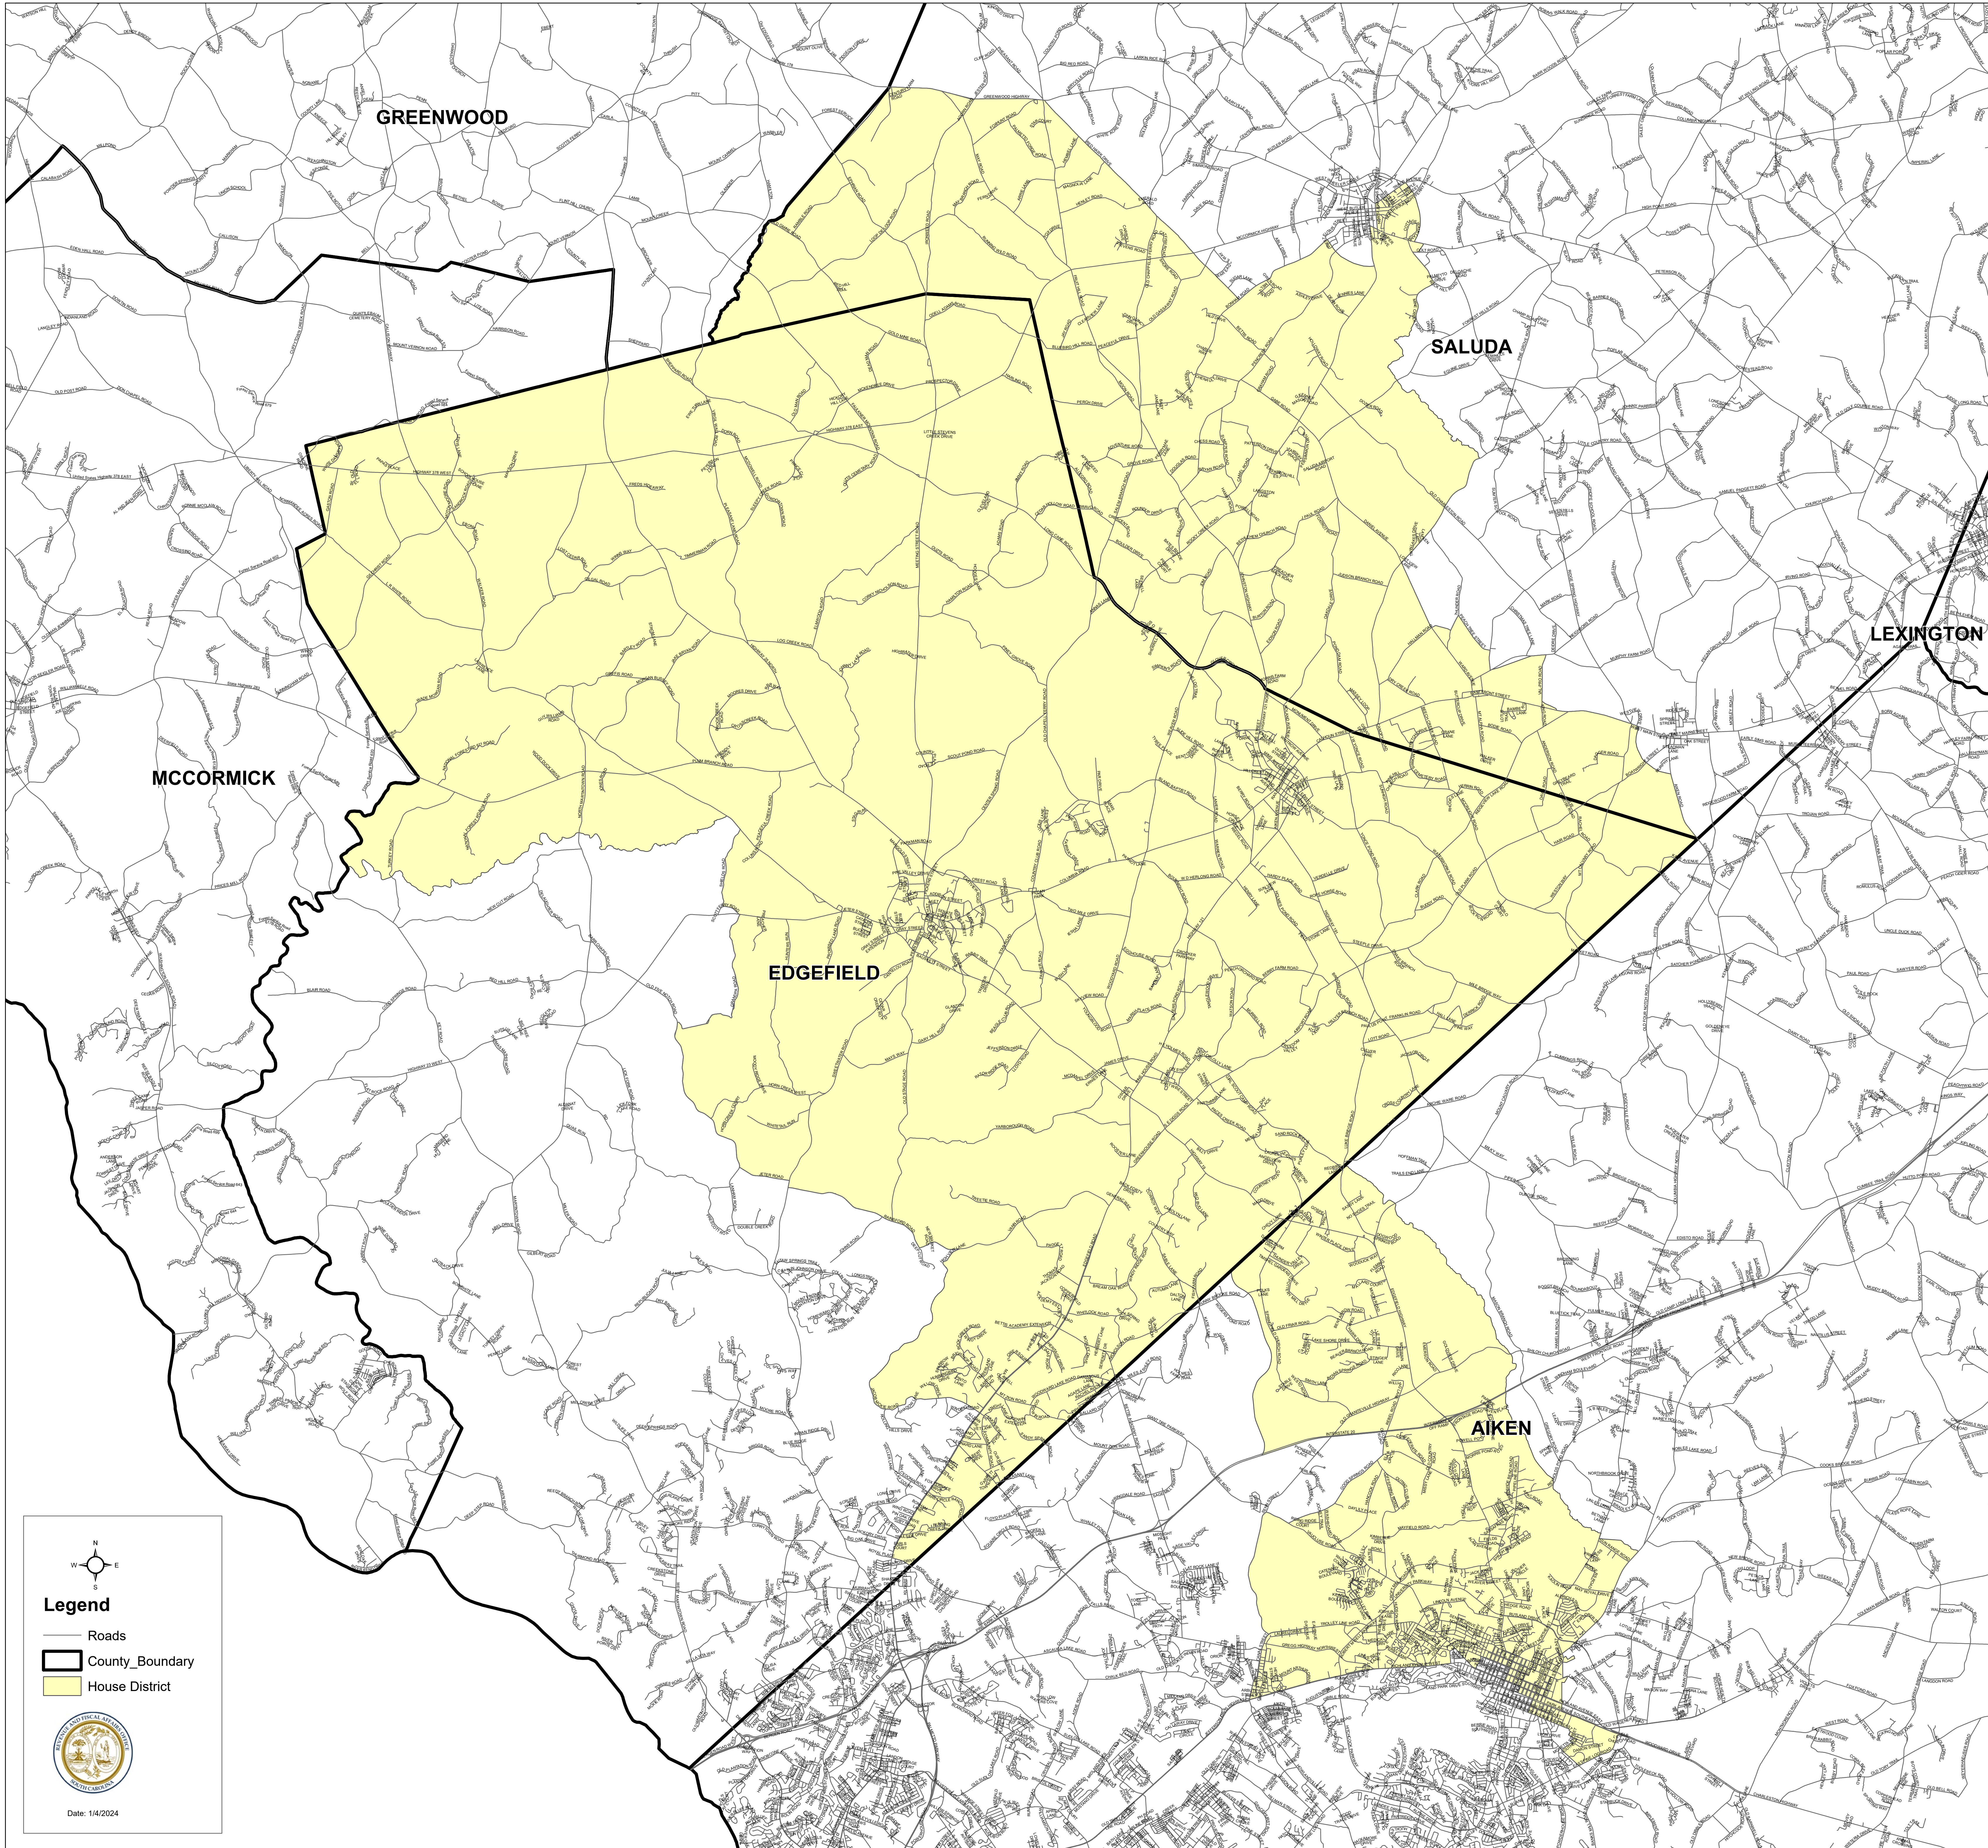

South Carolina House District 82

S.1024

Legend

- Roads
- County Boundary
- House District

Date: 1/4/2024