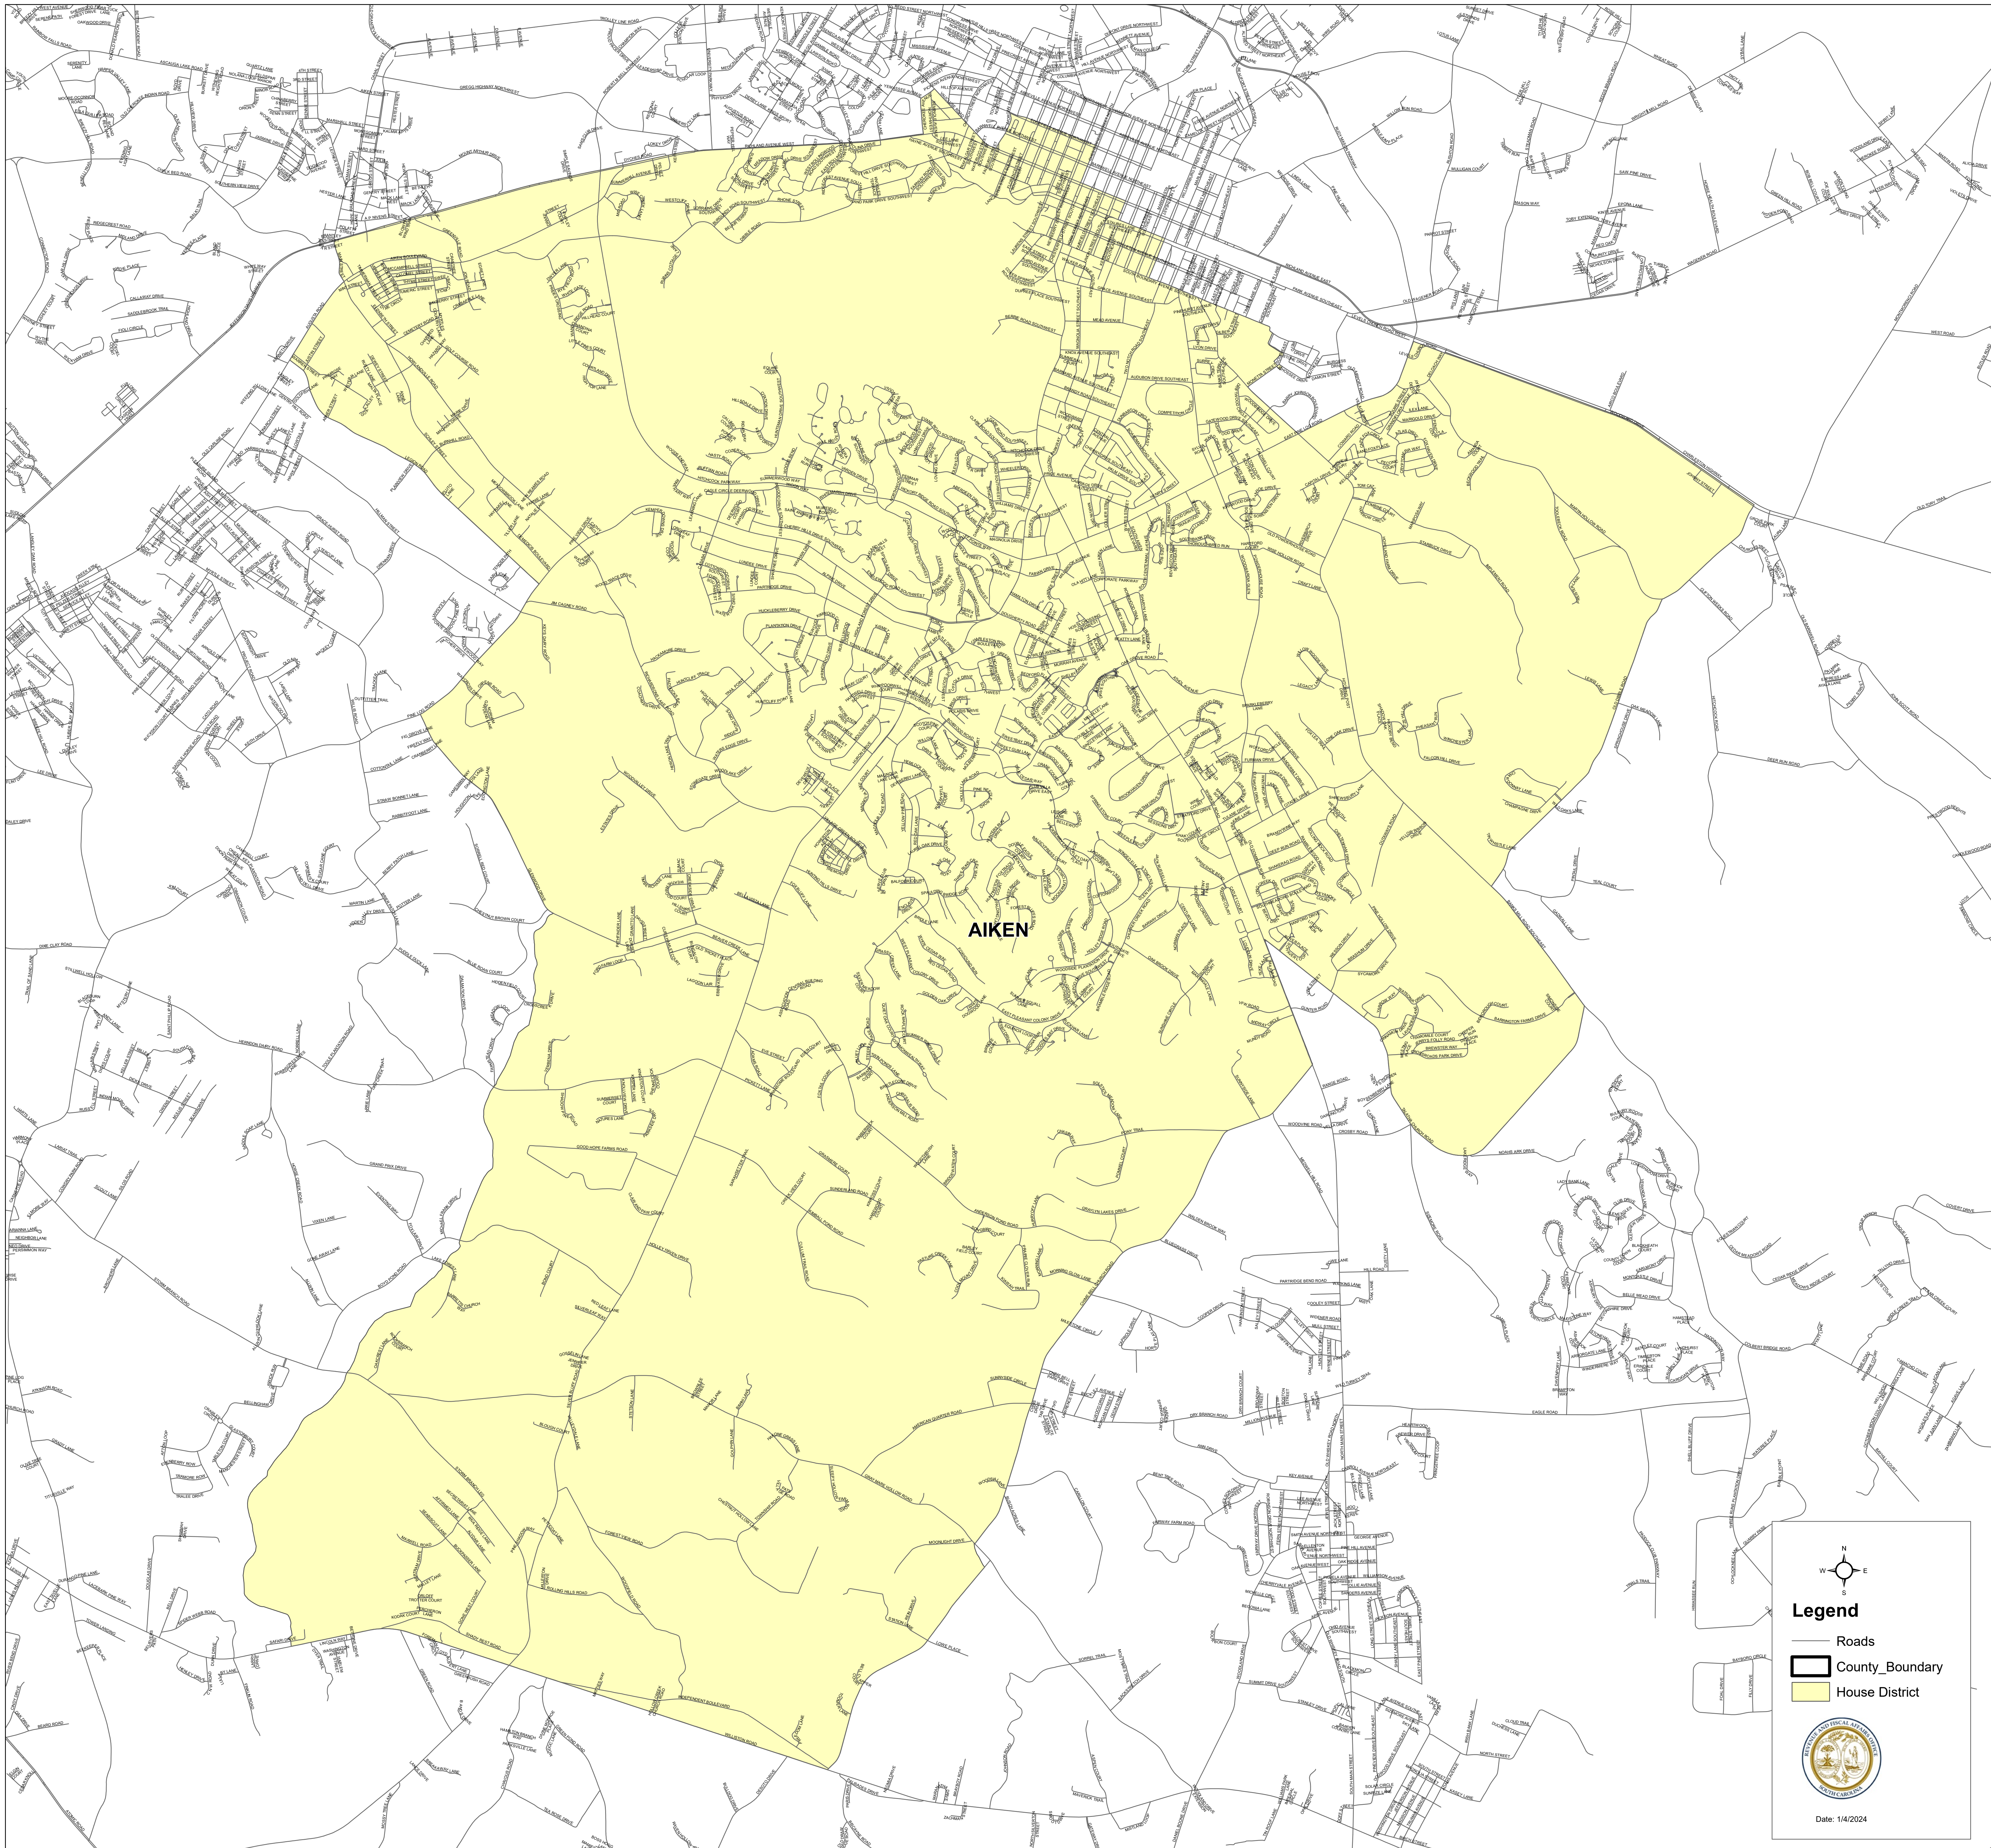

South Carolina House District 81

S.1024

AIKEN

Legend

- Roads
- County_Boundary
- House District

Date: 1/4/2024