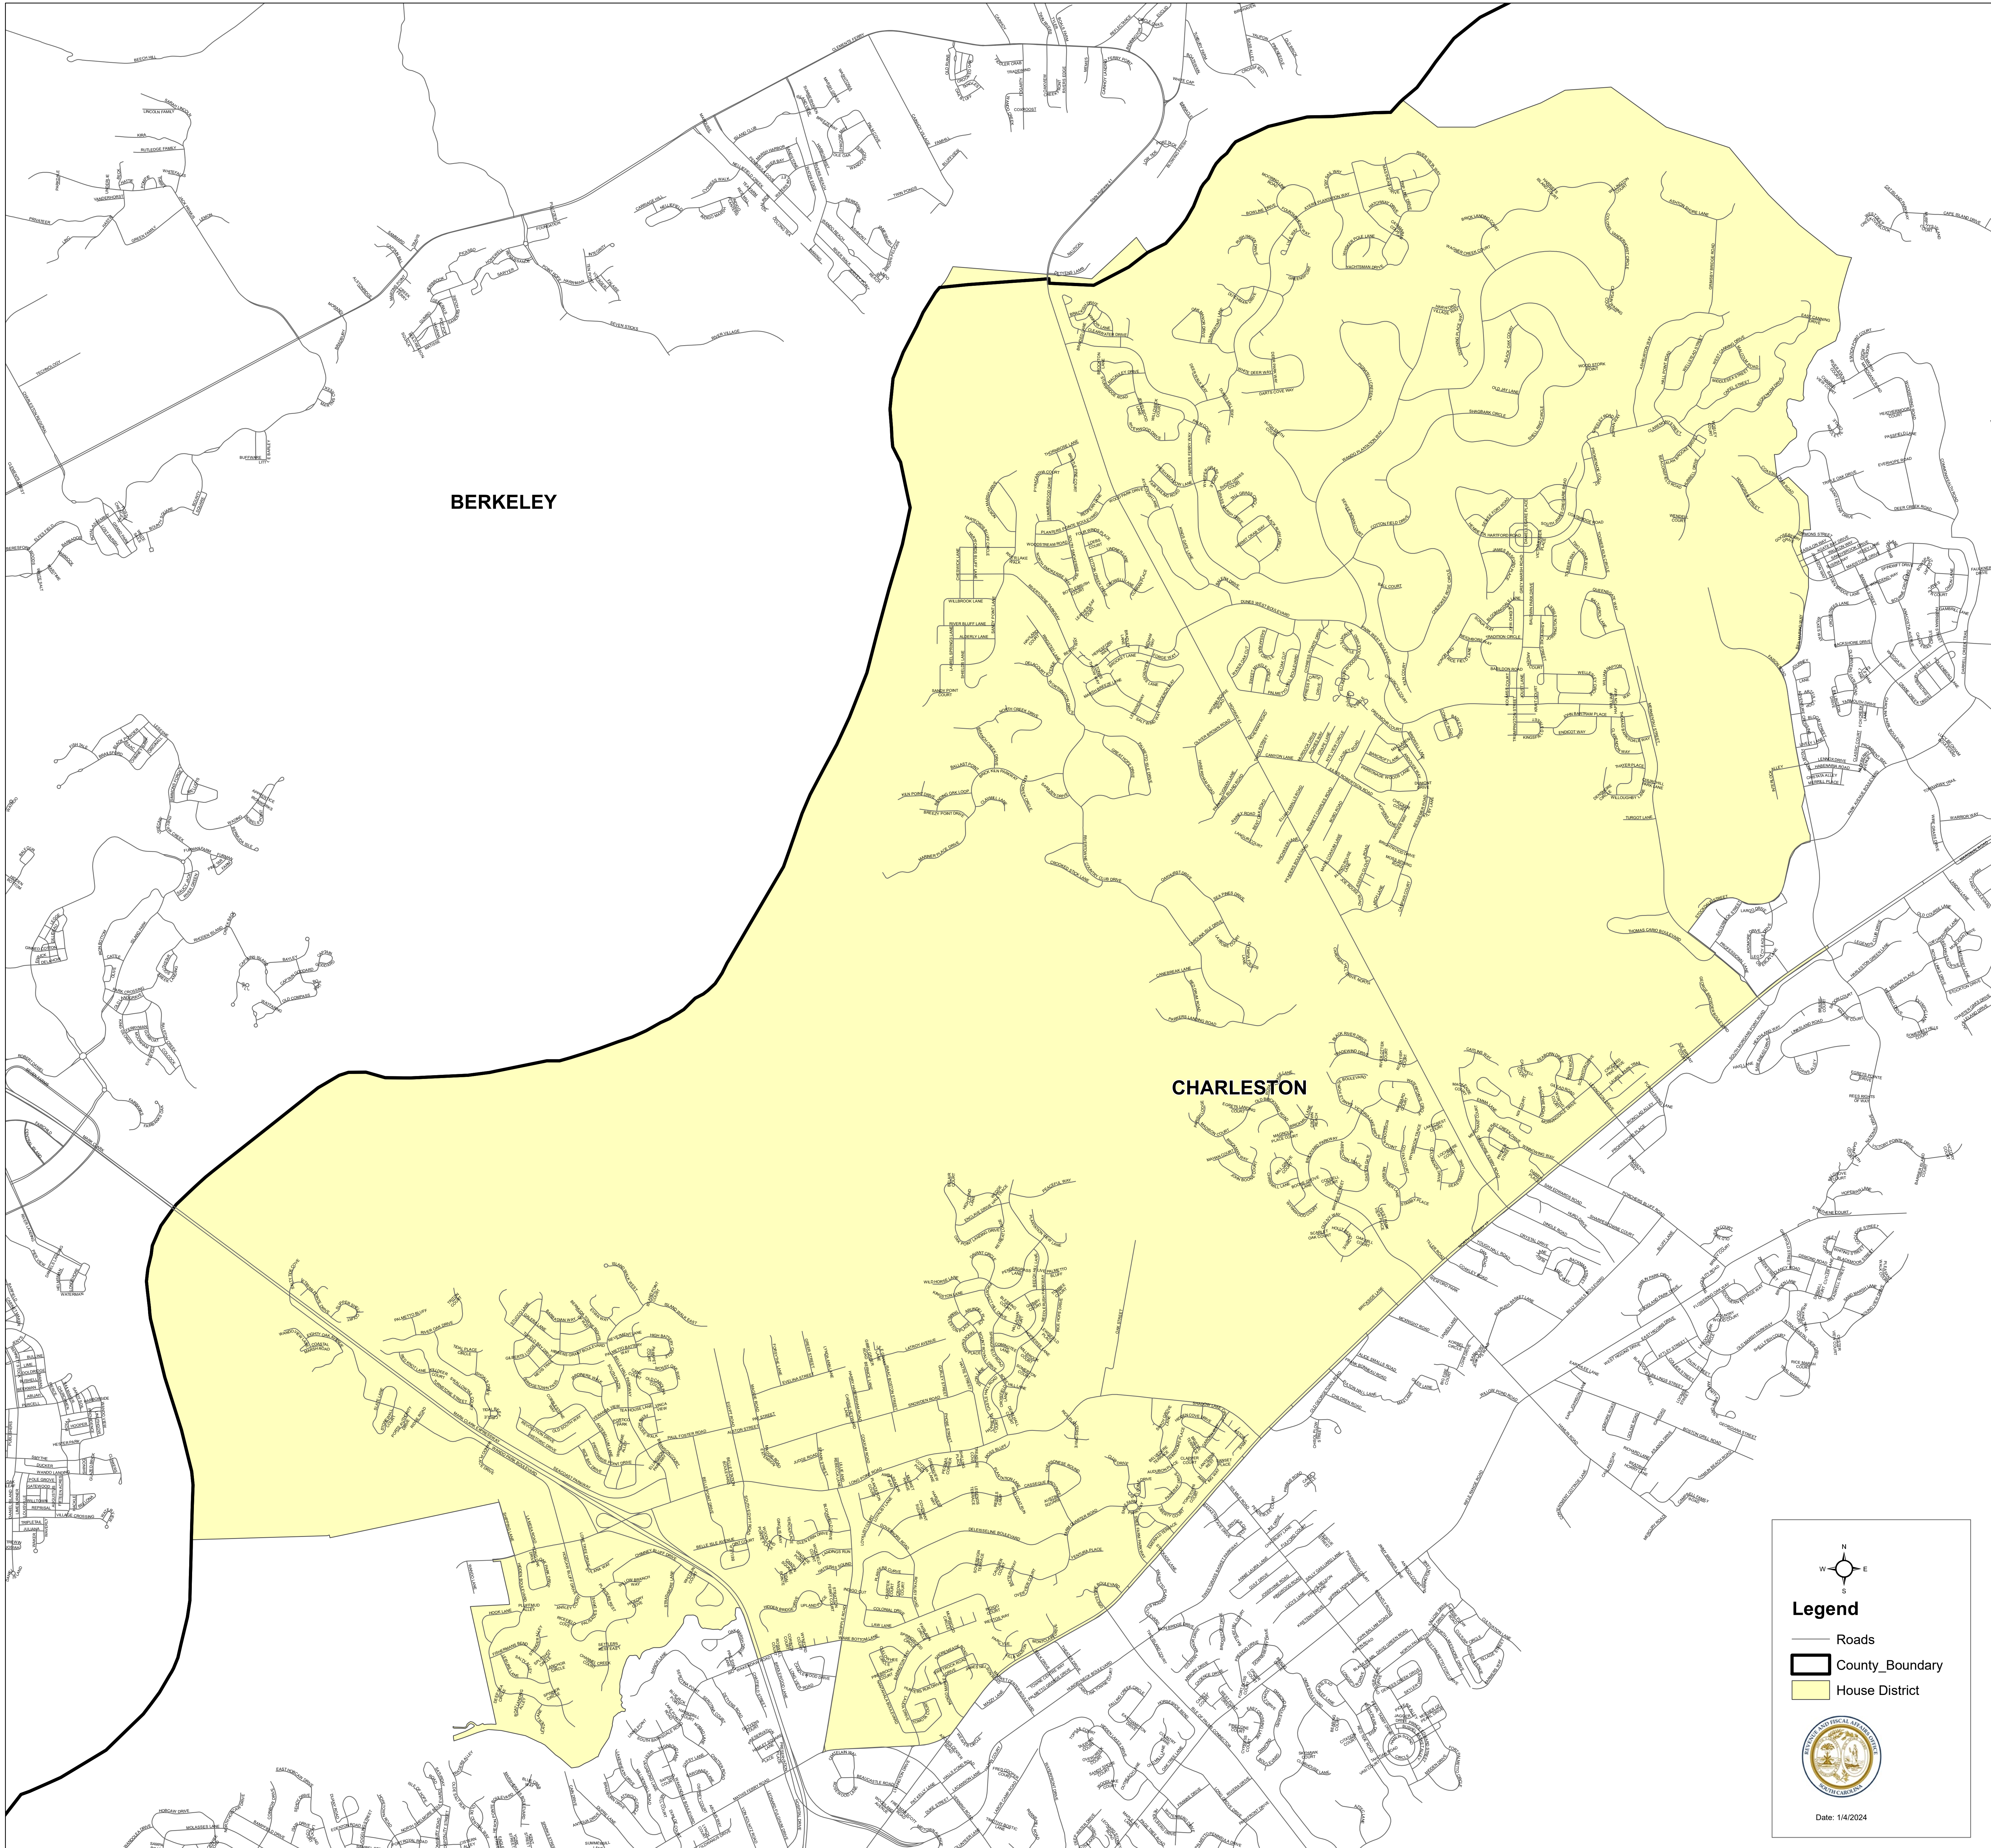

South Carolina House District 80

S.1024

Legend

- Roads
- County_Boundary
- House District

Date: 1/4/2024