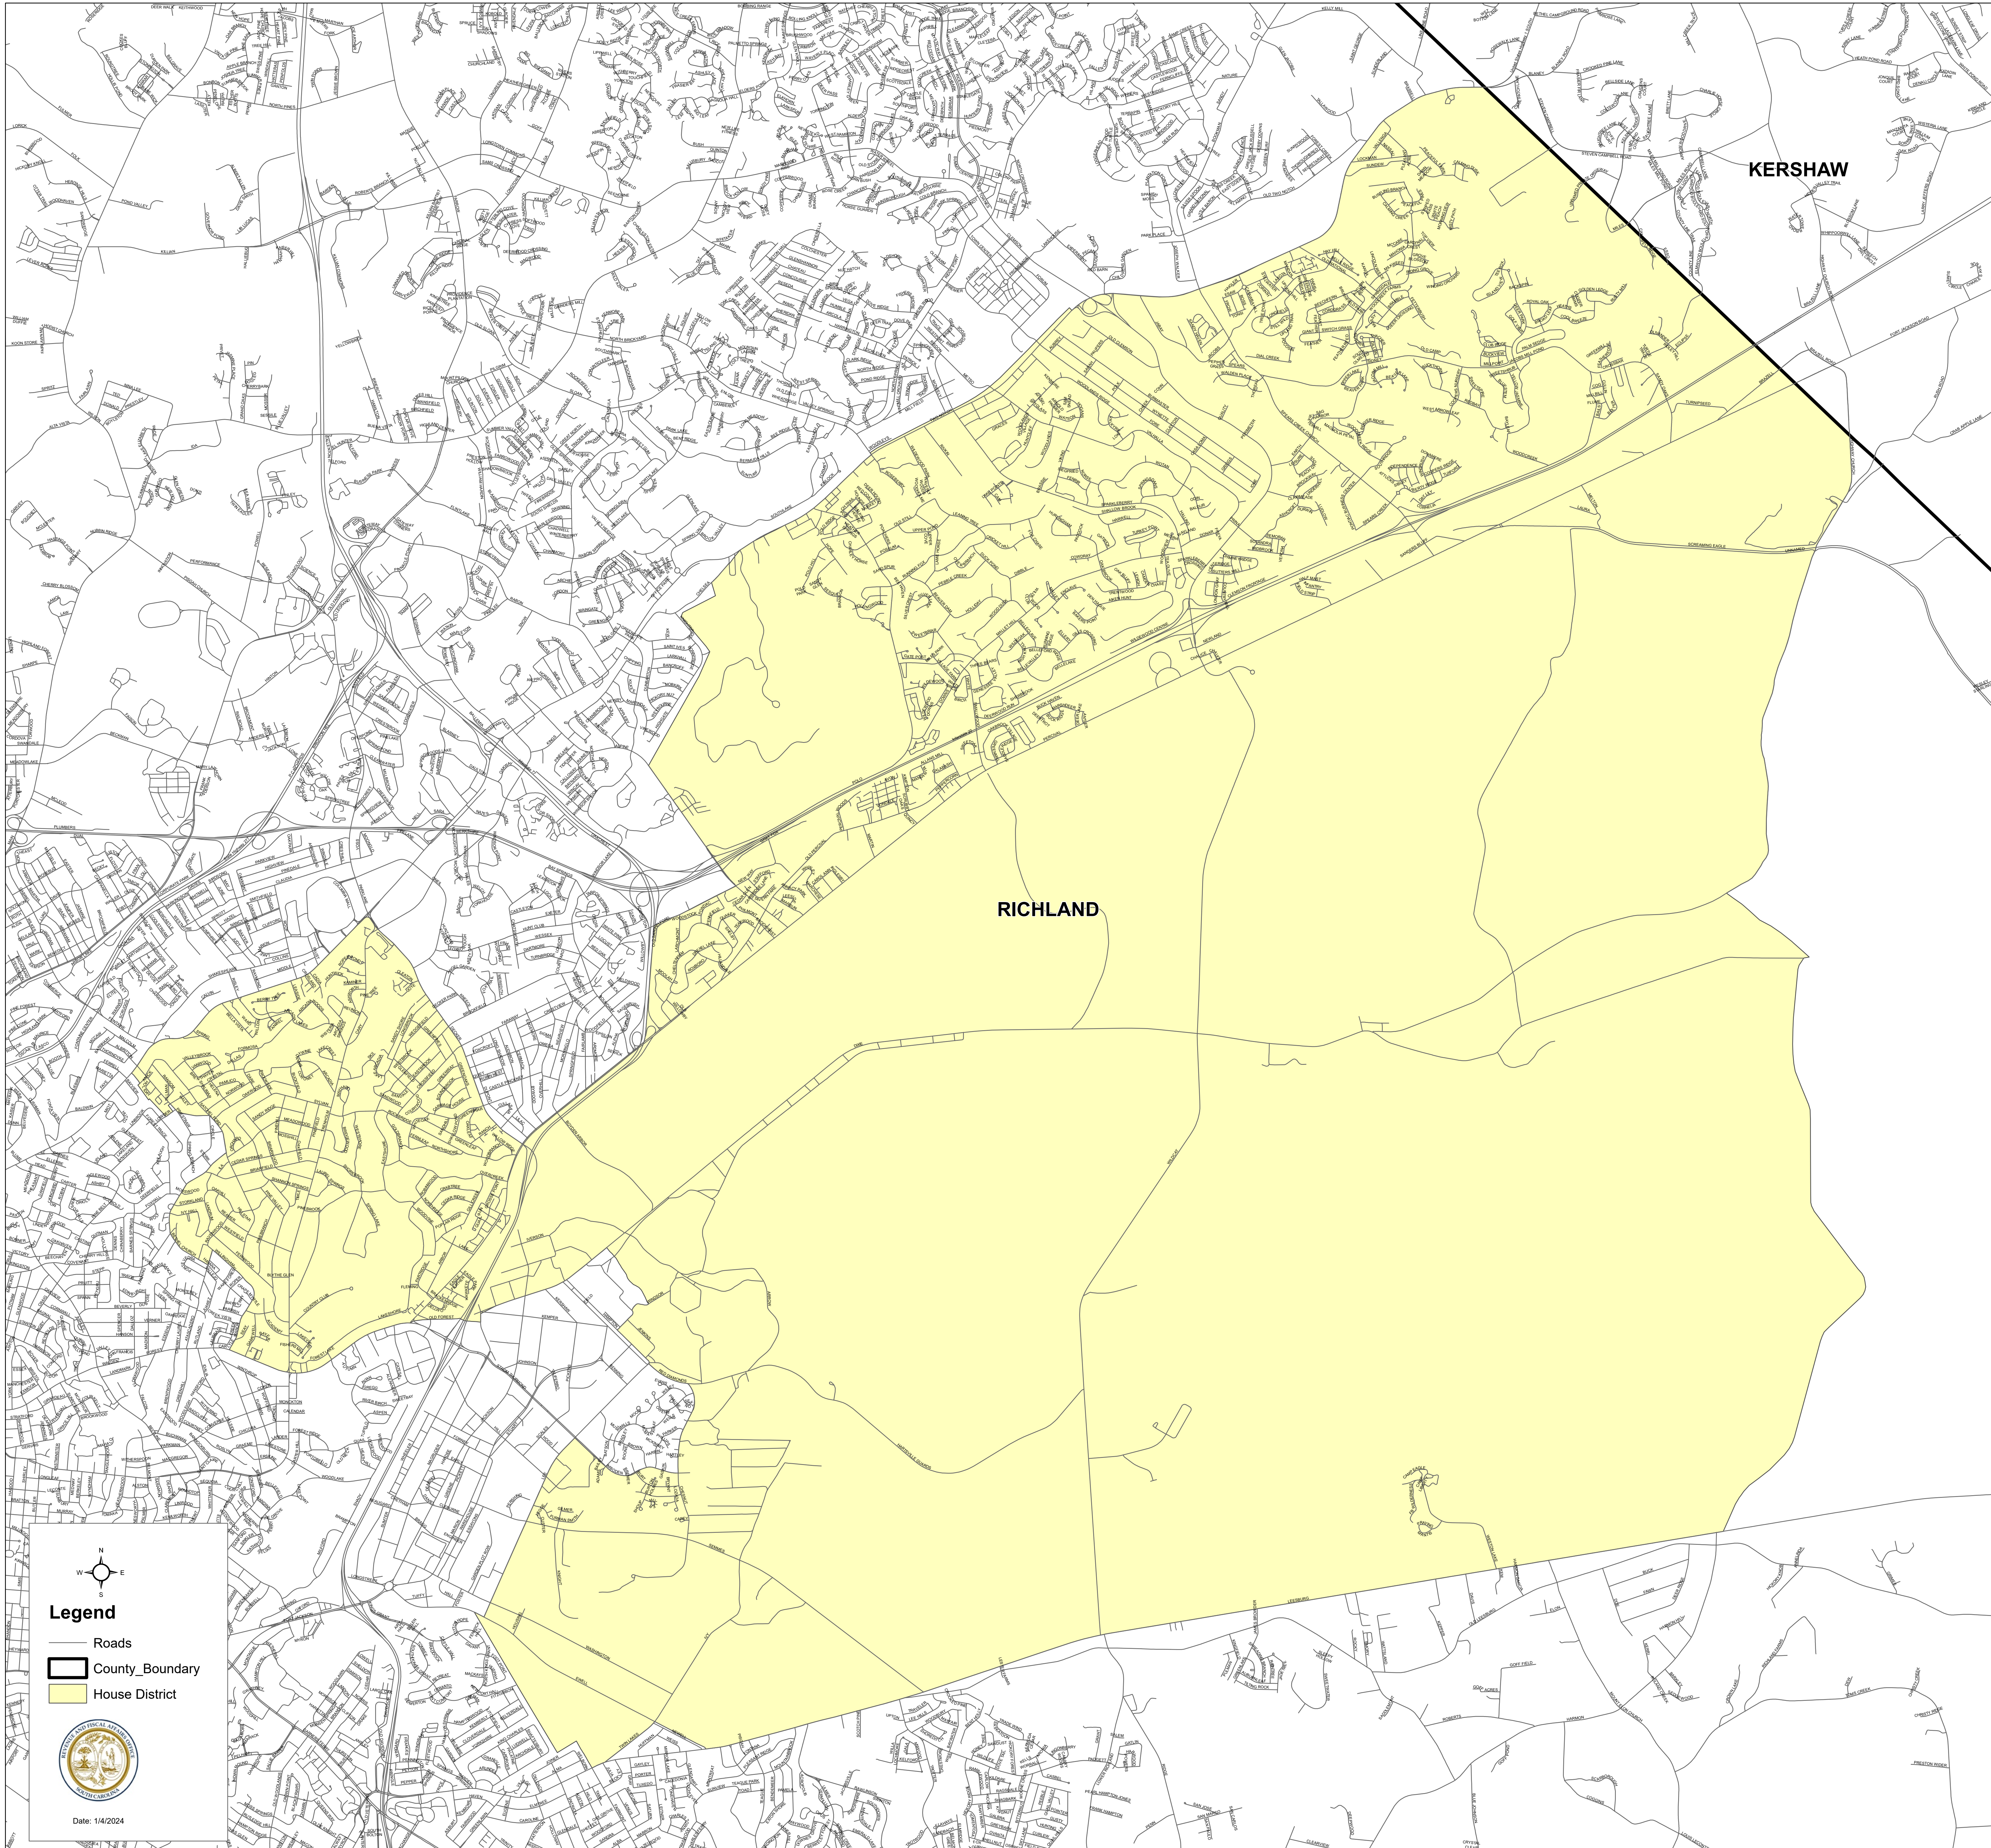

# South Carolina House District 78

S.1024

**Legend**

- Roads
- County\_Boundary
- House District

Date: 1/4/2024