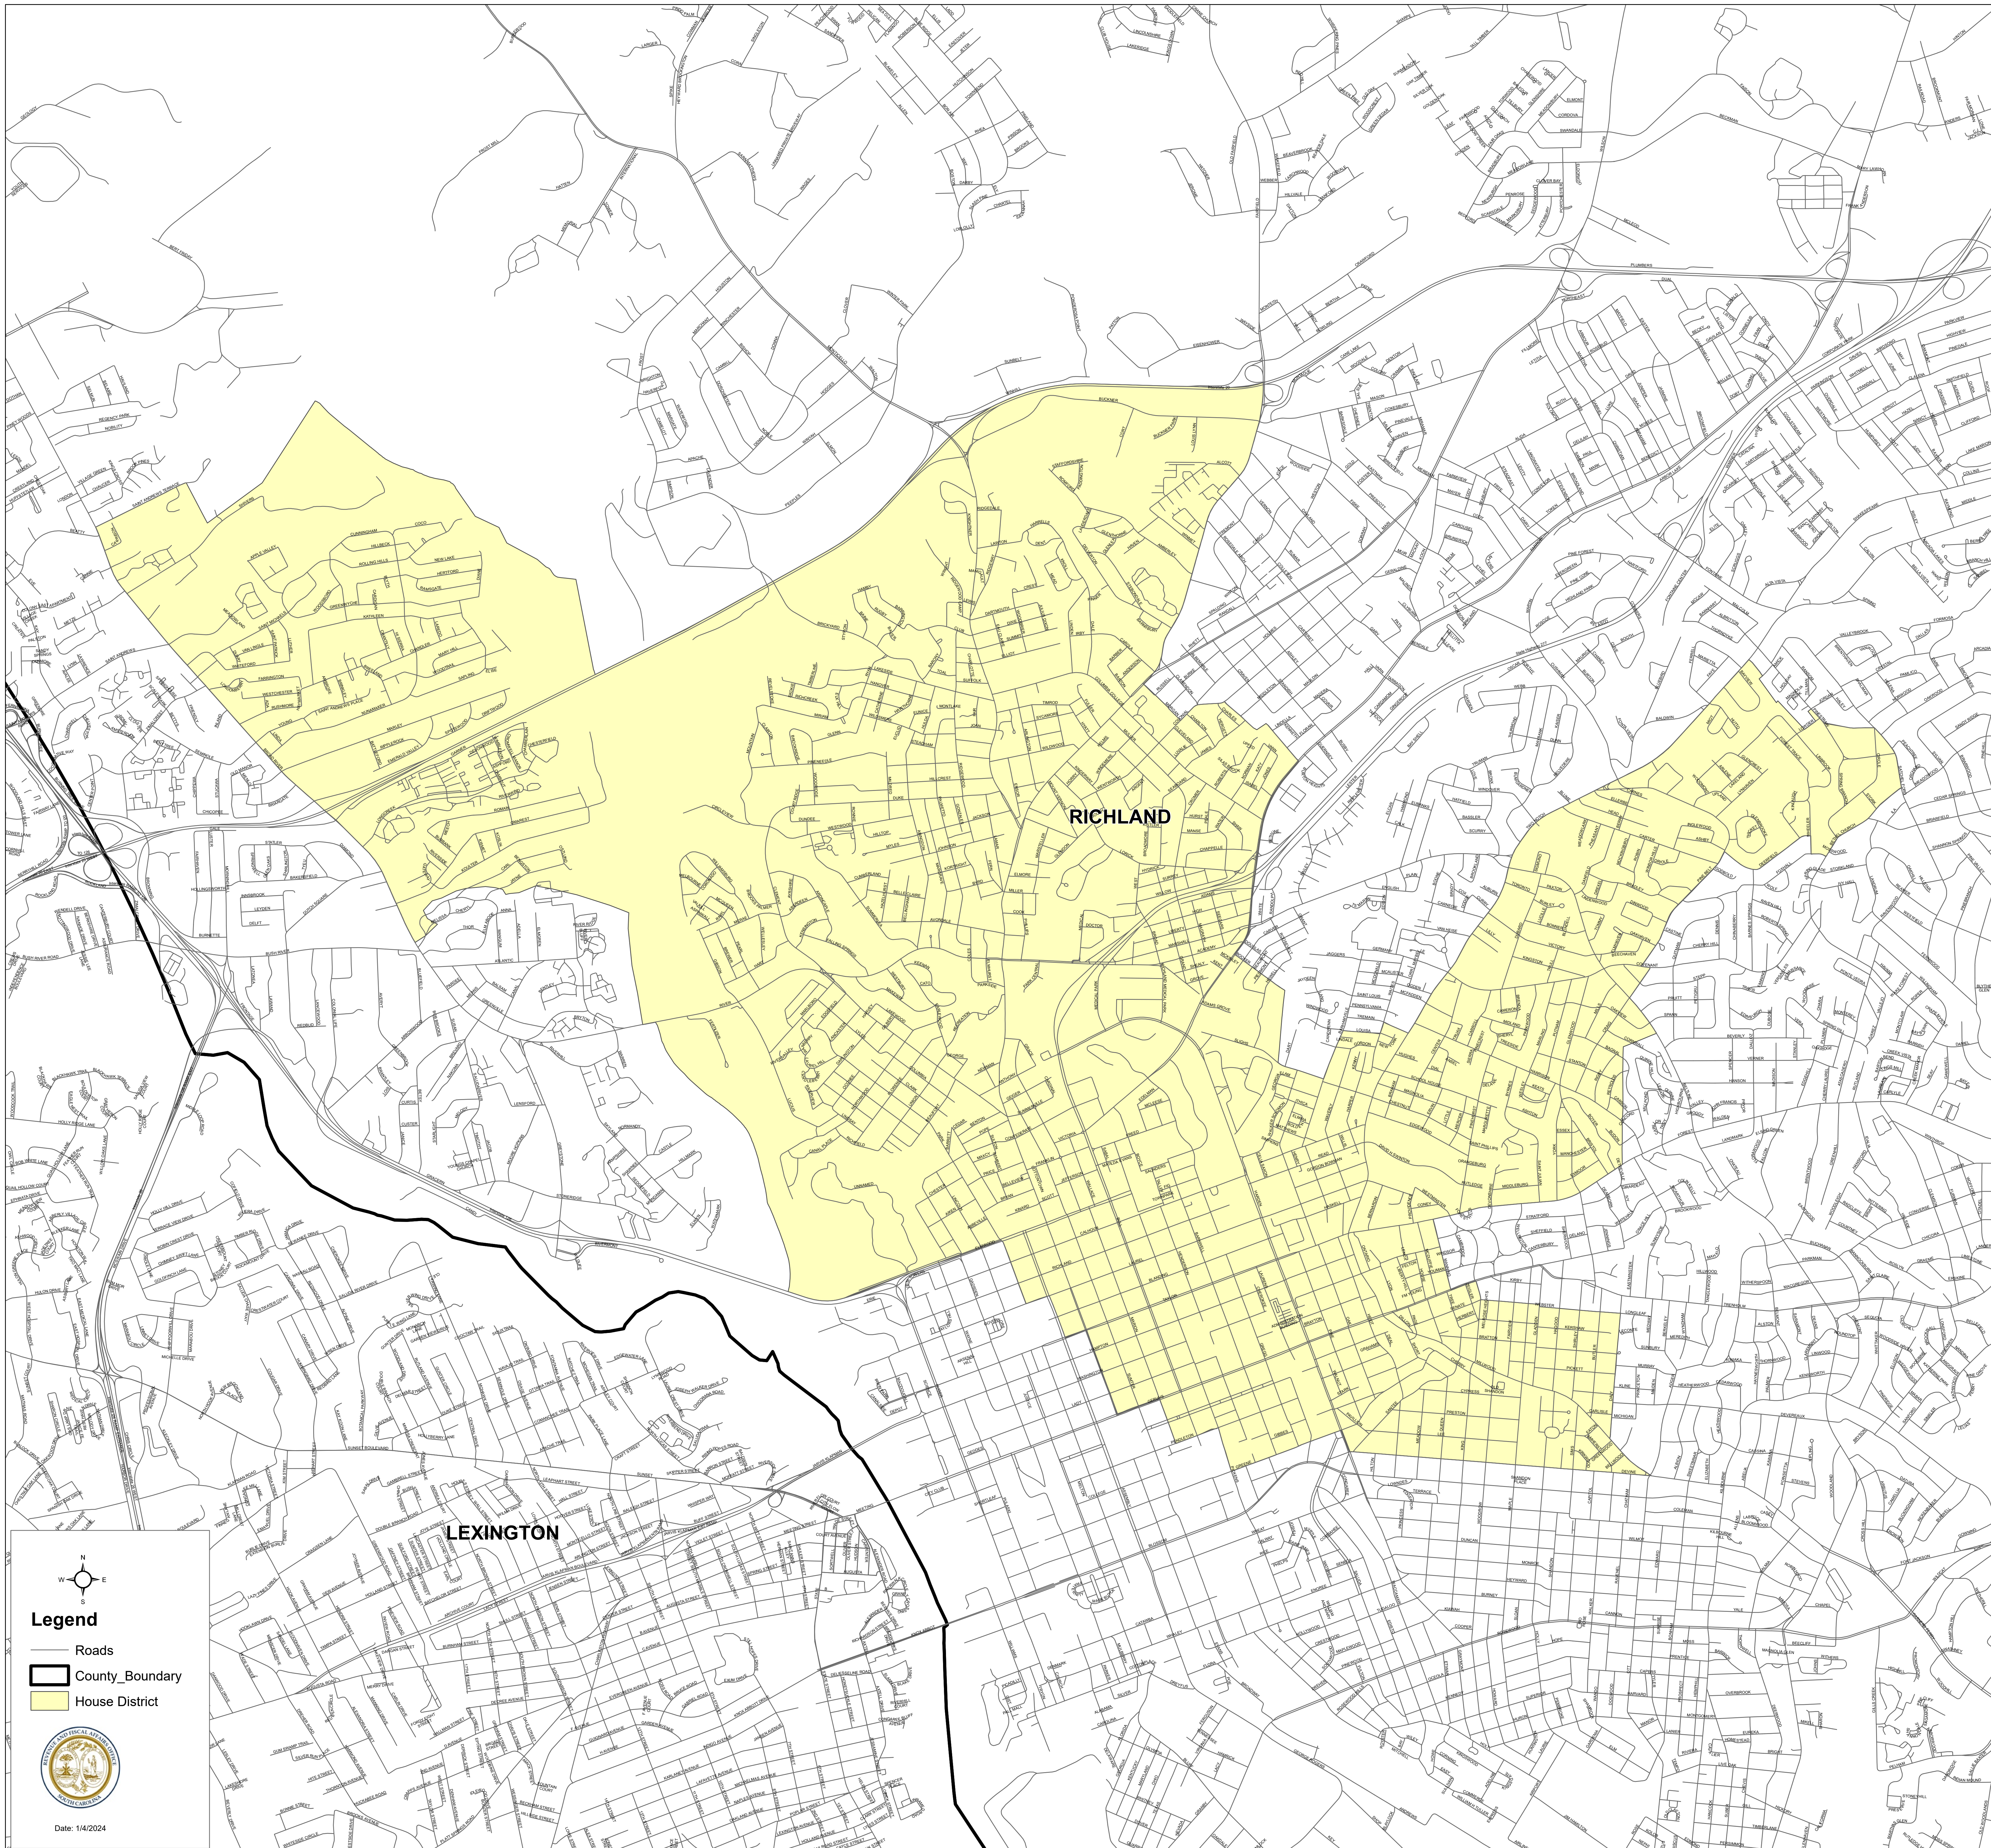

# South Carolina House District 74

S.1024

**Legend**

- Roads
- County\_Boundary
- House District

Date: 1/4/2024