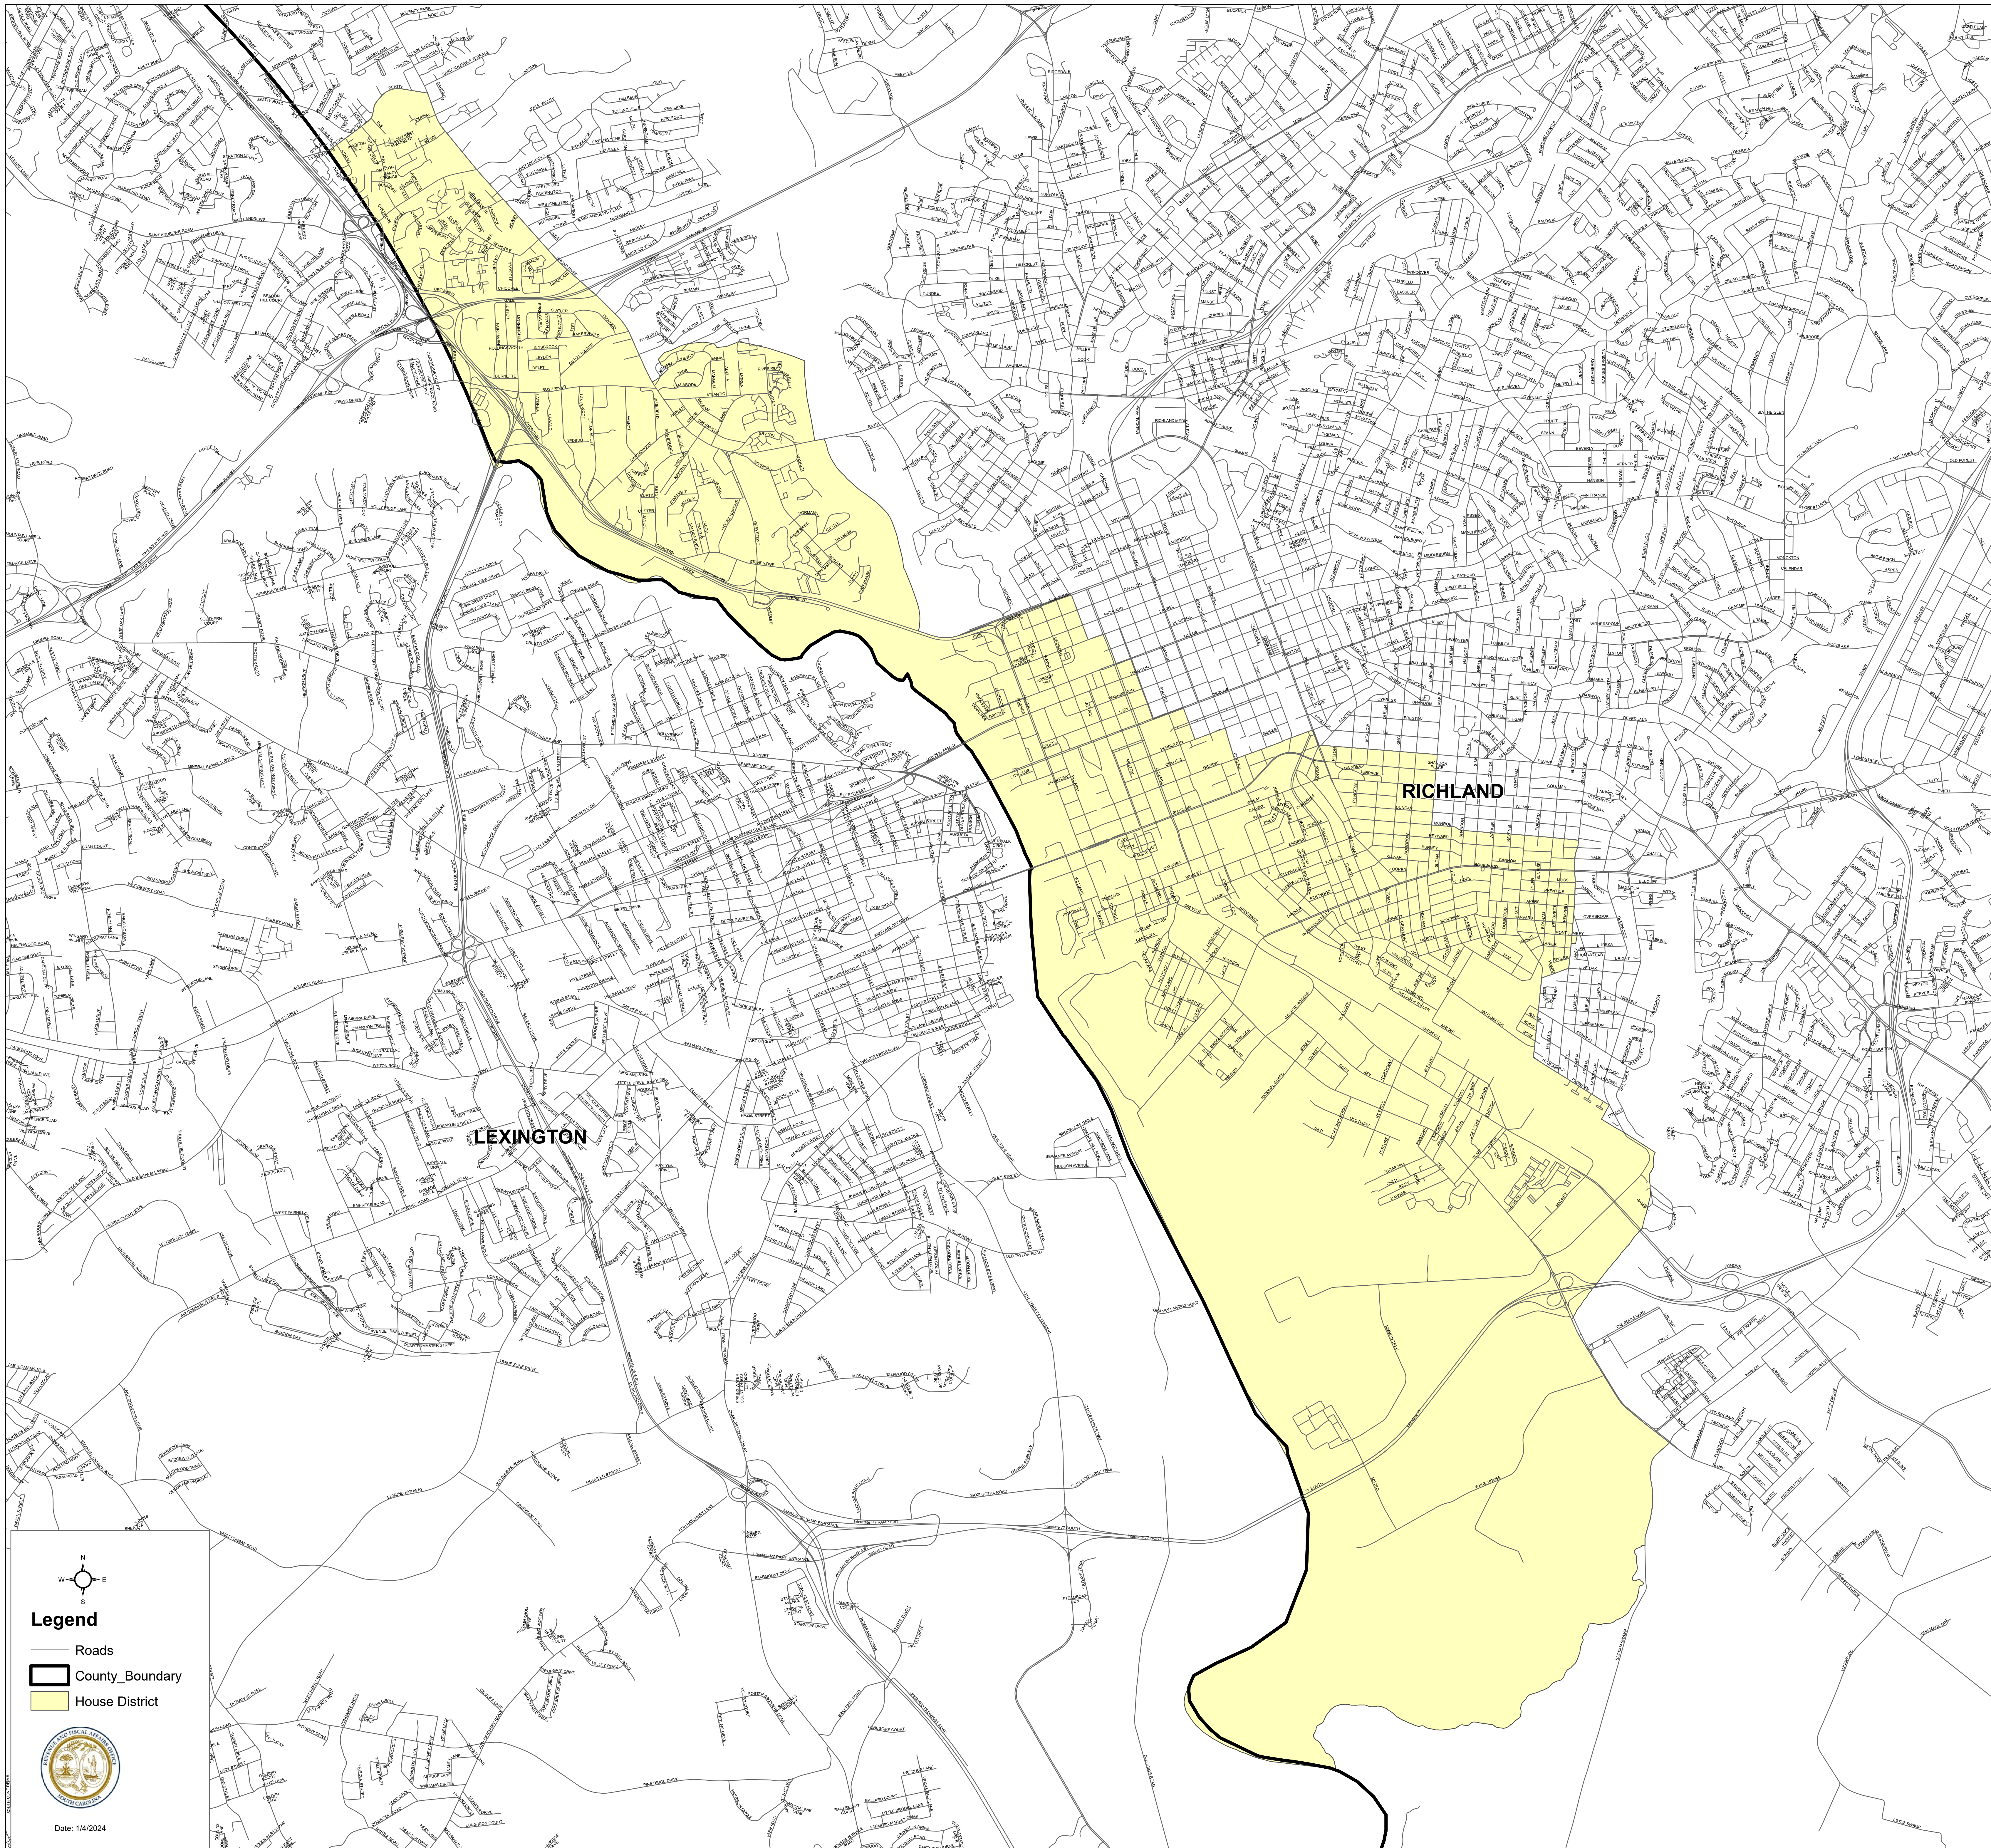

# South Carolina House District 72

S.1024

LEXINGTON

RICHLAND

### Legend

- Roads
- ▭ County\_Boundary
- ▭ House District

Date: 1/4/2024