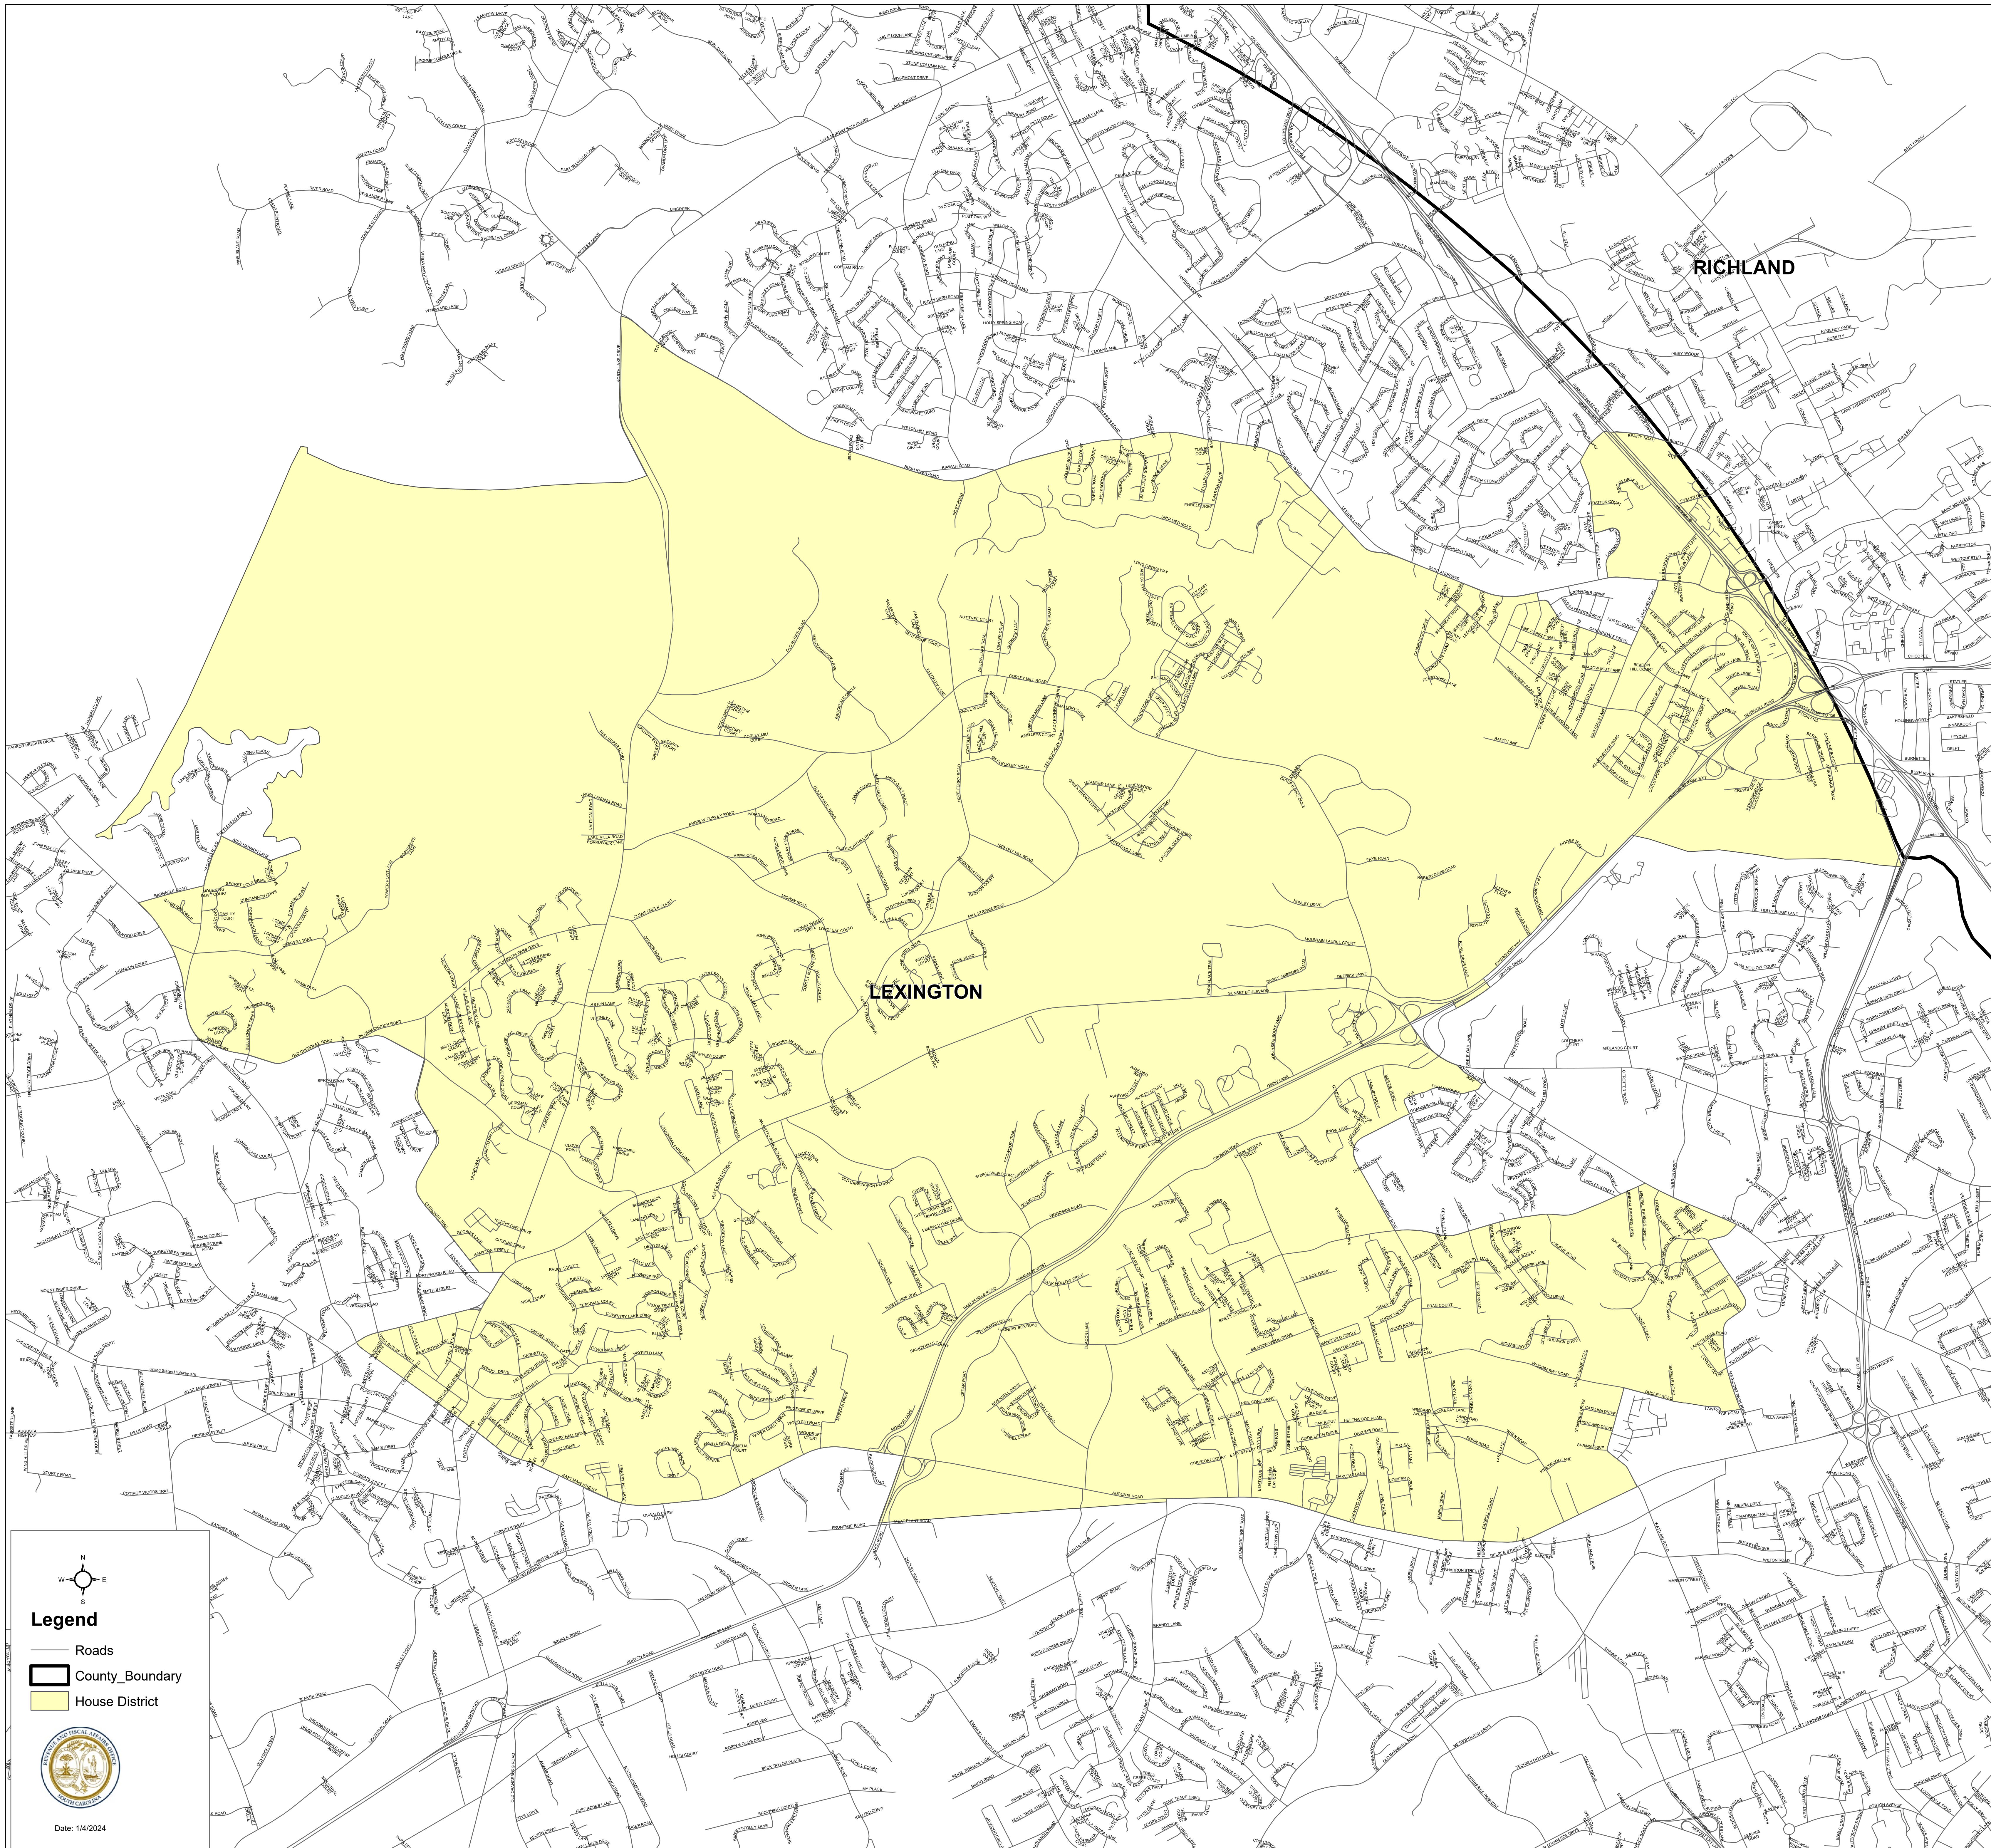

South Carolina House District 69

S.1024

Legend
— Roads
— County_Boundary
— House District

Date: 1/4/2024