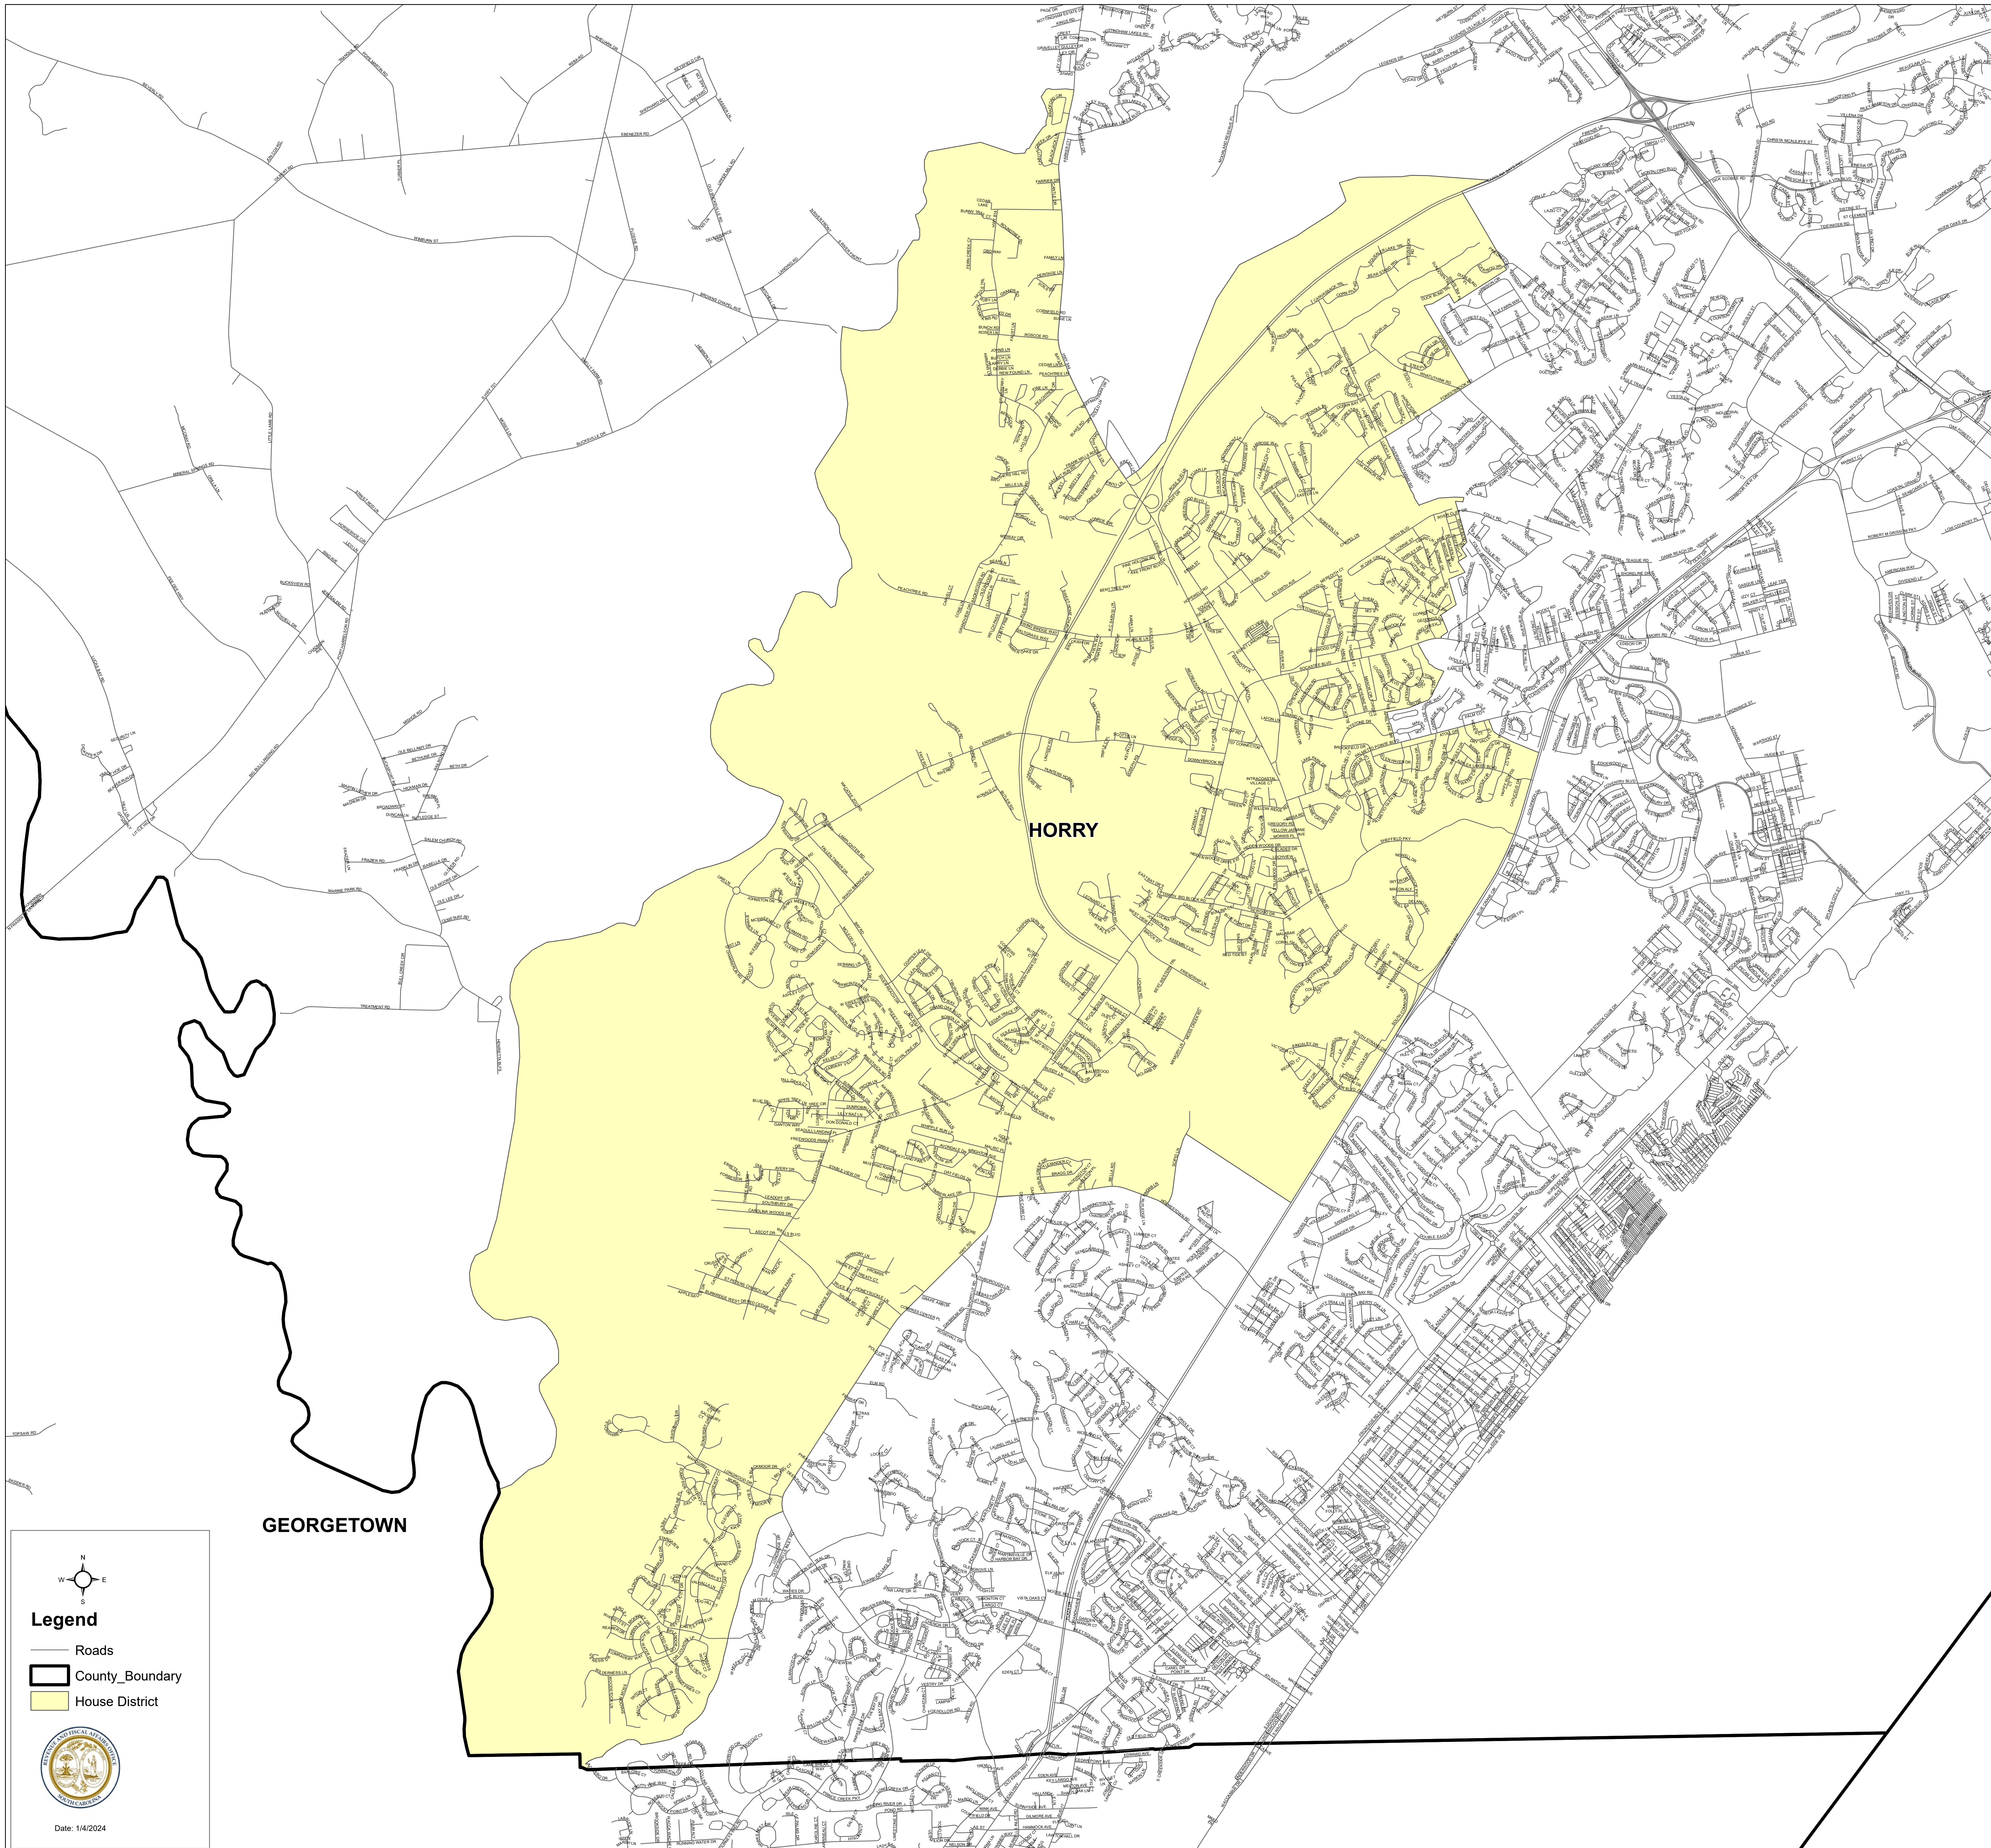

South Carolina House District 68

S.1024

GEORGETOWN

HORRY

Legend

- Roads
- ▭ County_Boundary
- ▭ House District

Date: 1/4/2024