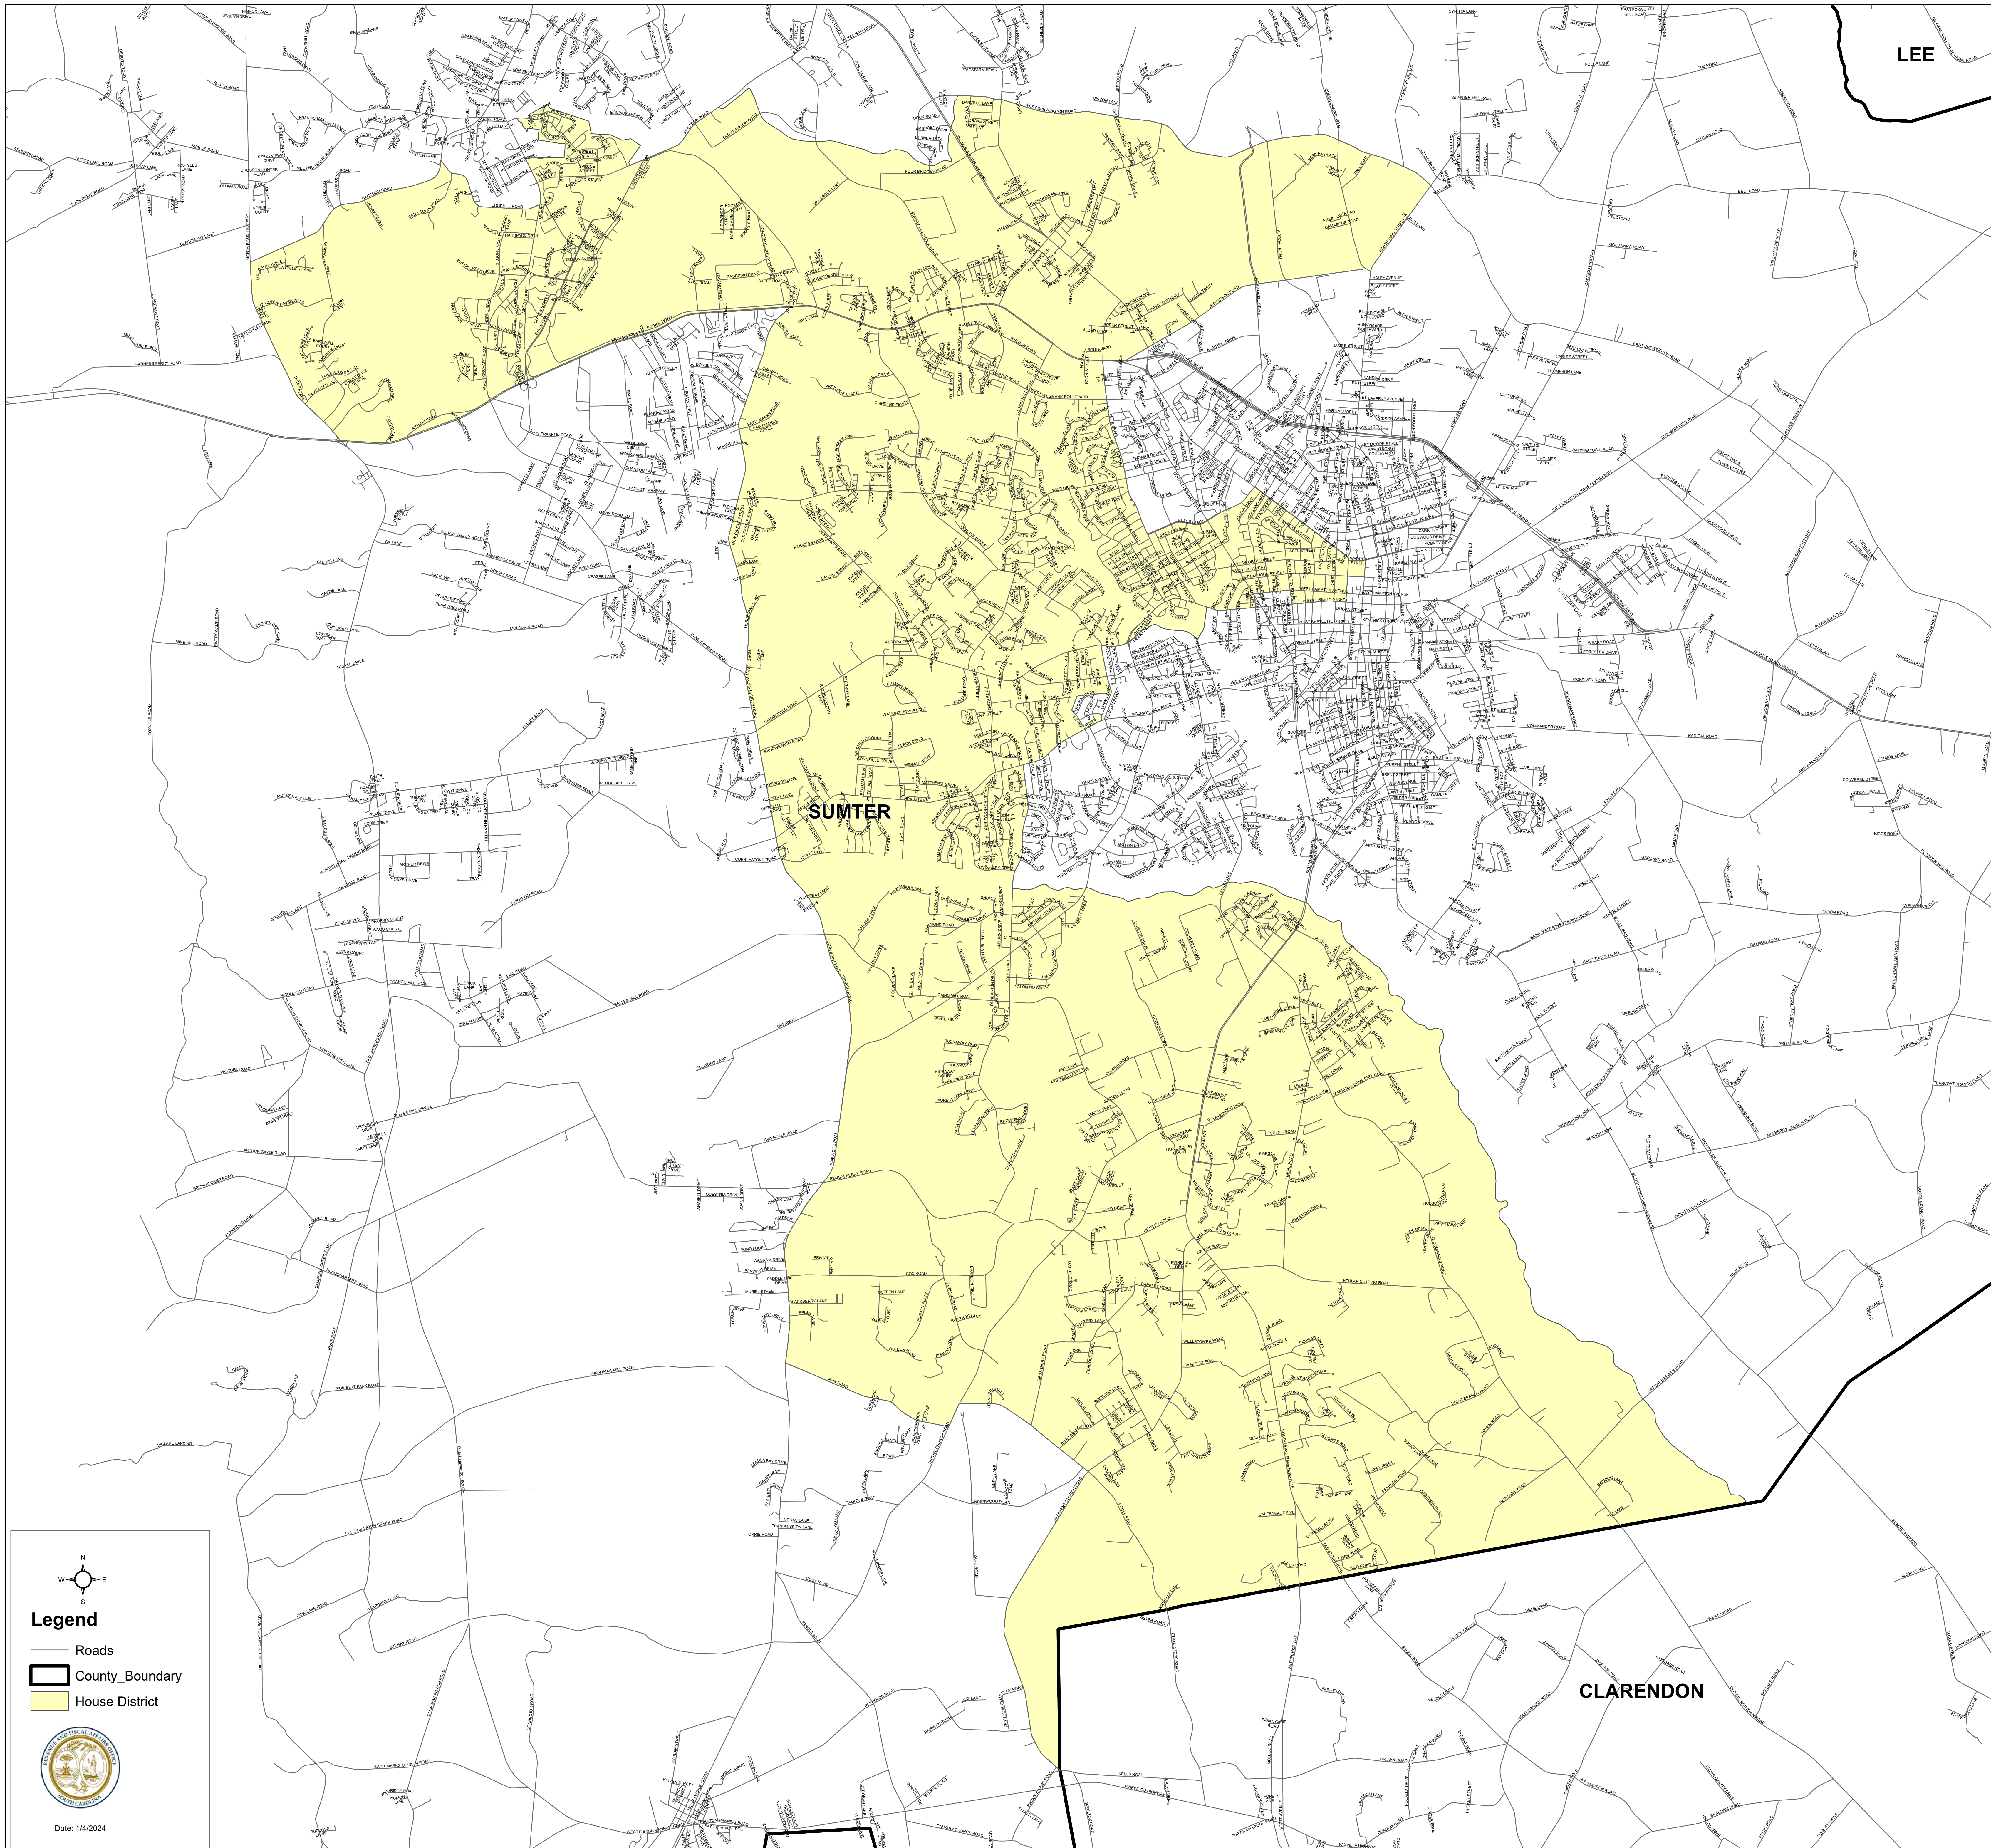

# South Carolina House District 67

S.1024

  
**Legend**  
— Roads  
— County\_Boundary  
— House District

  
Date: 1/4/2024