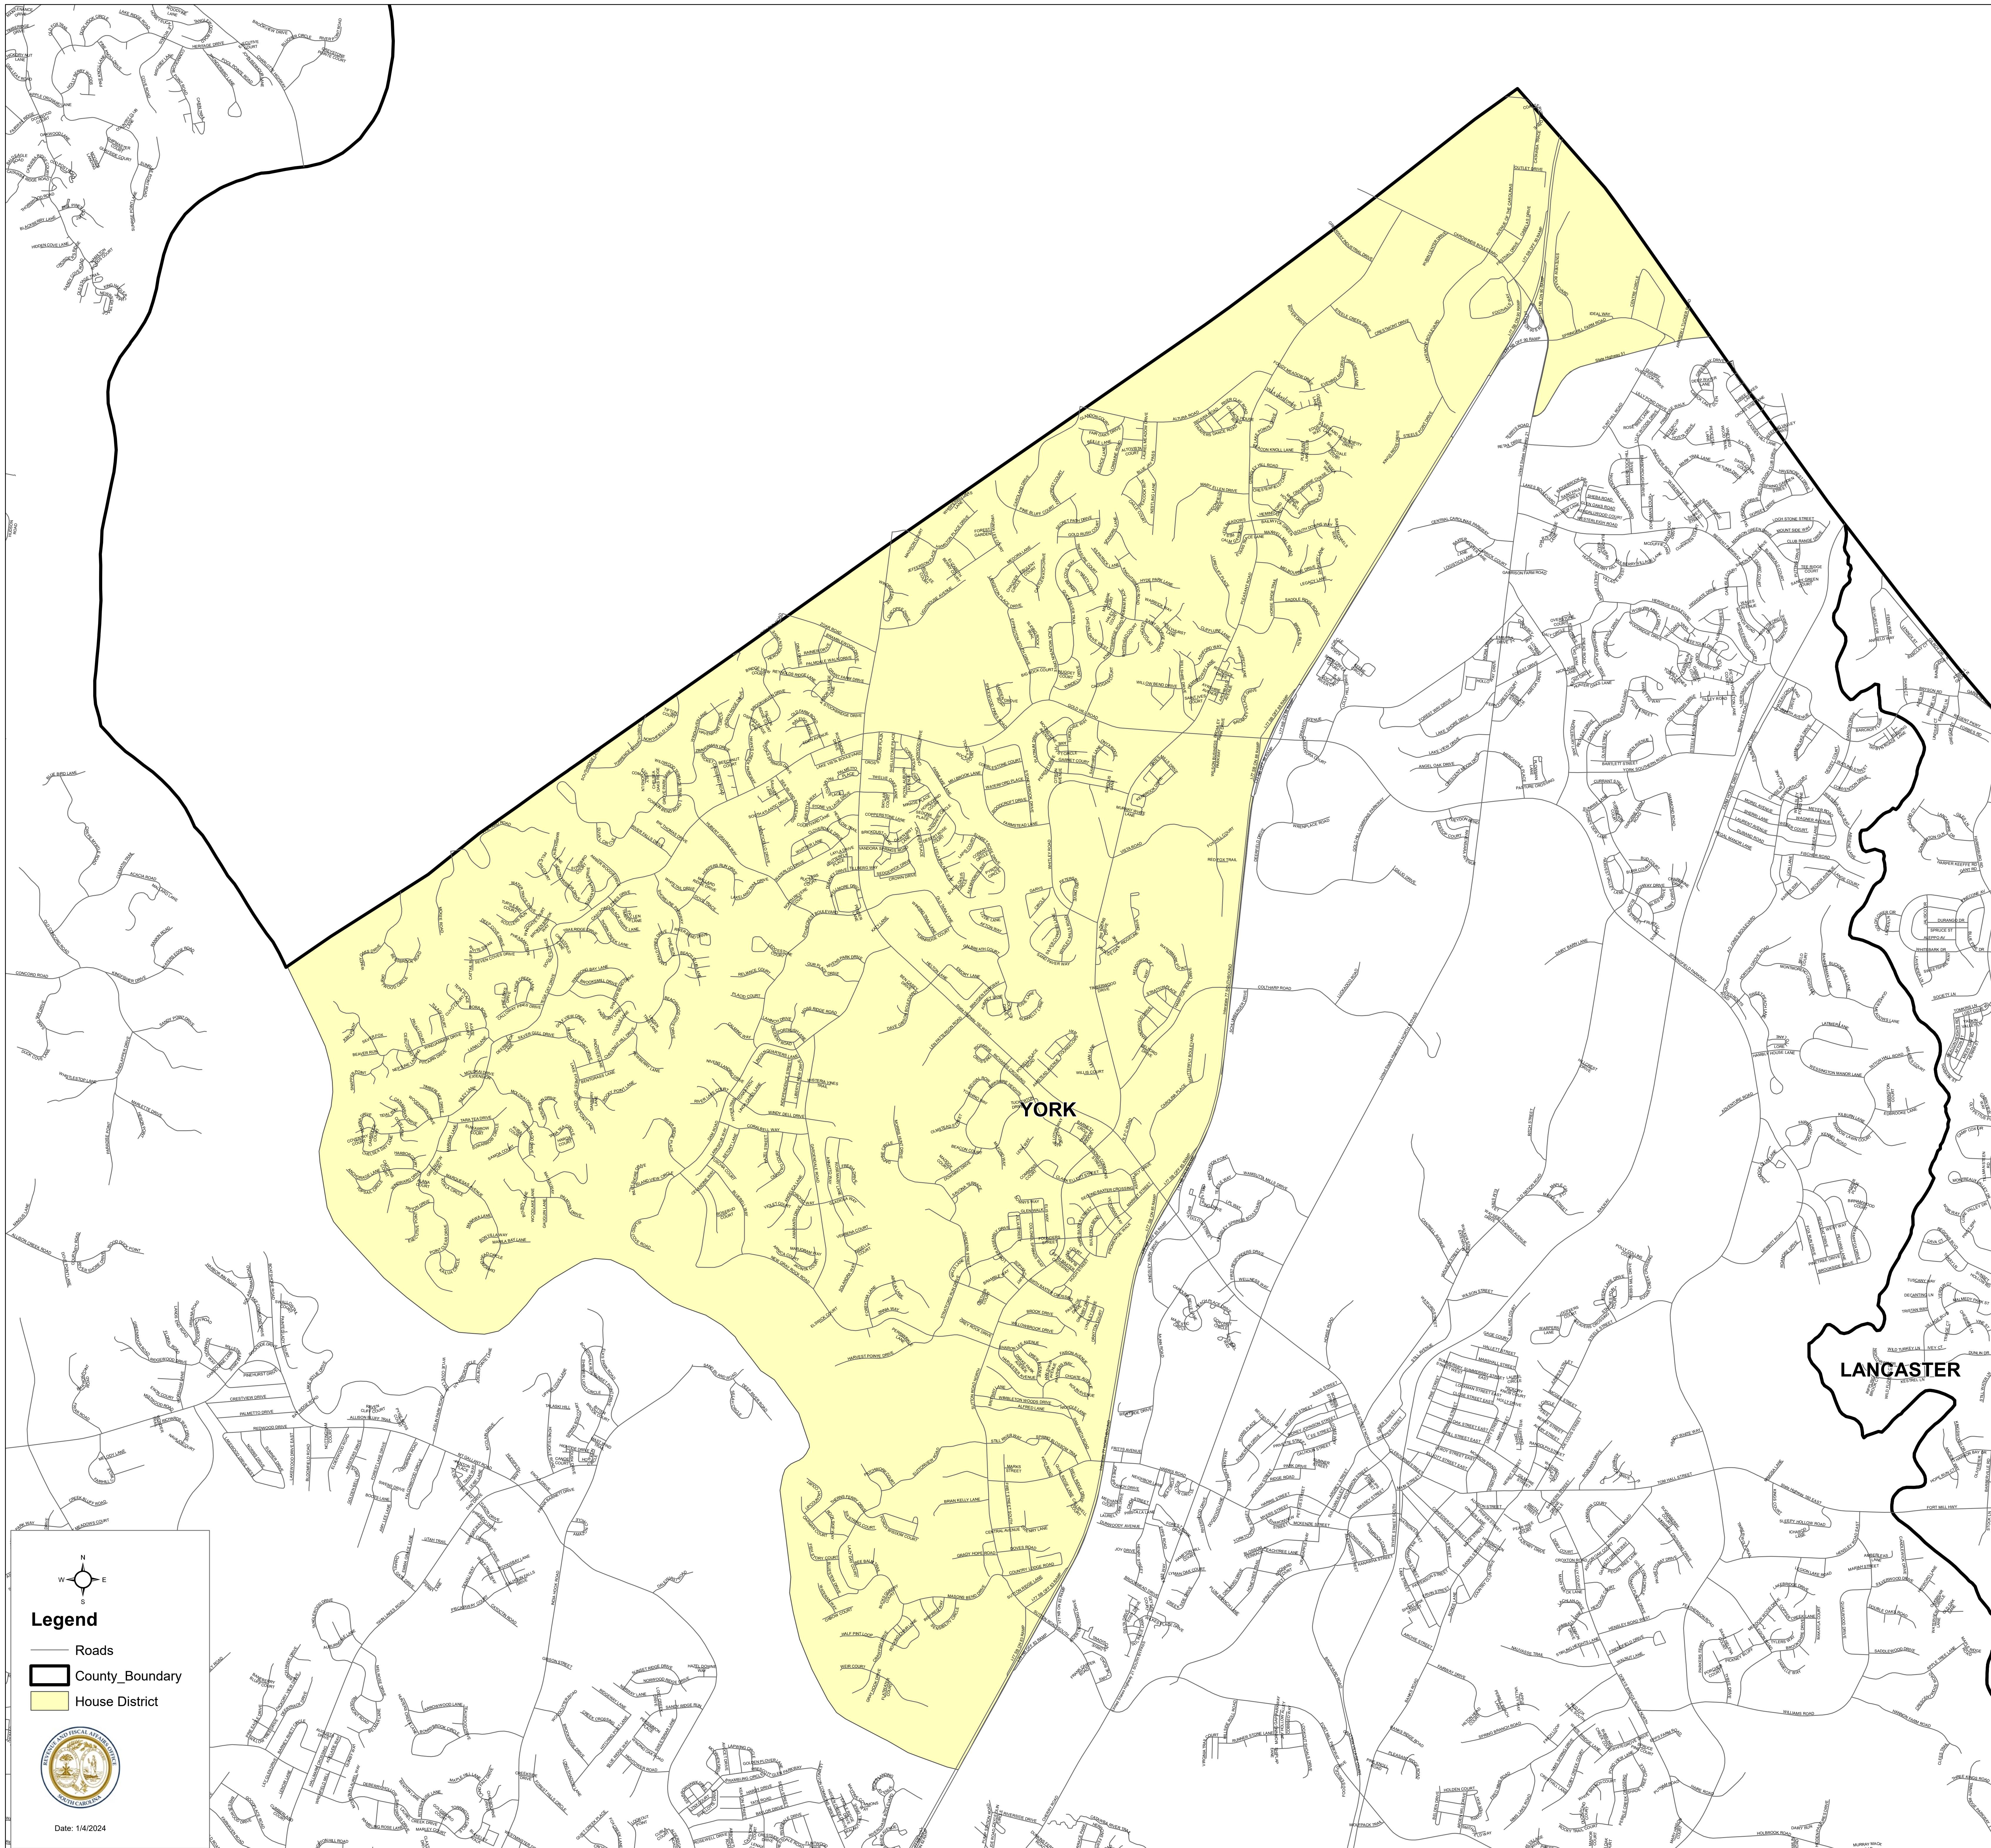

South Carolina House District 66

S.1024

Legend

- Roads
- County_Boundary
- House District

Date: 1/4/2024