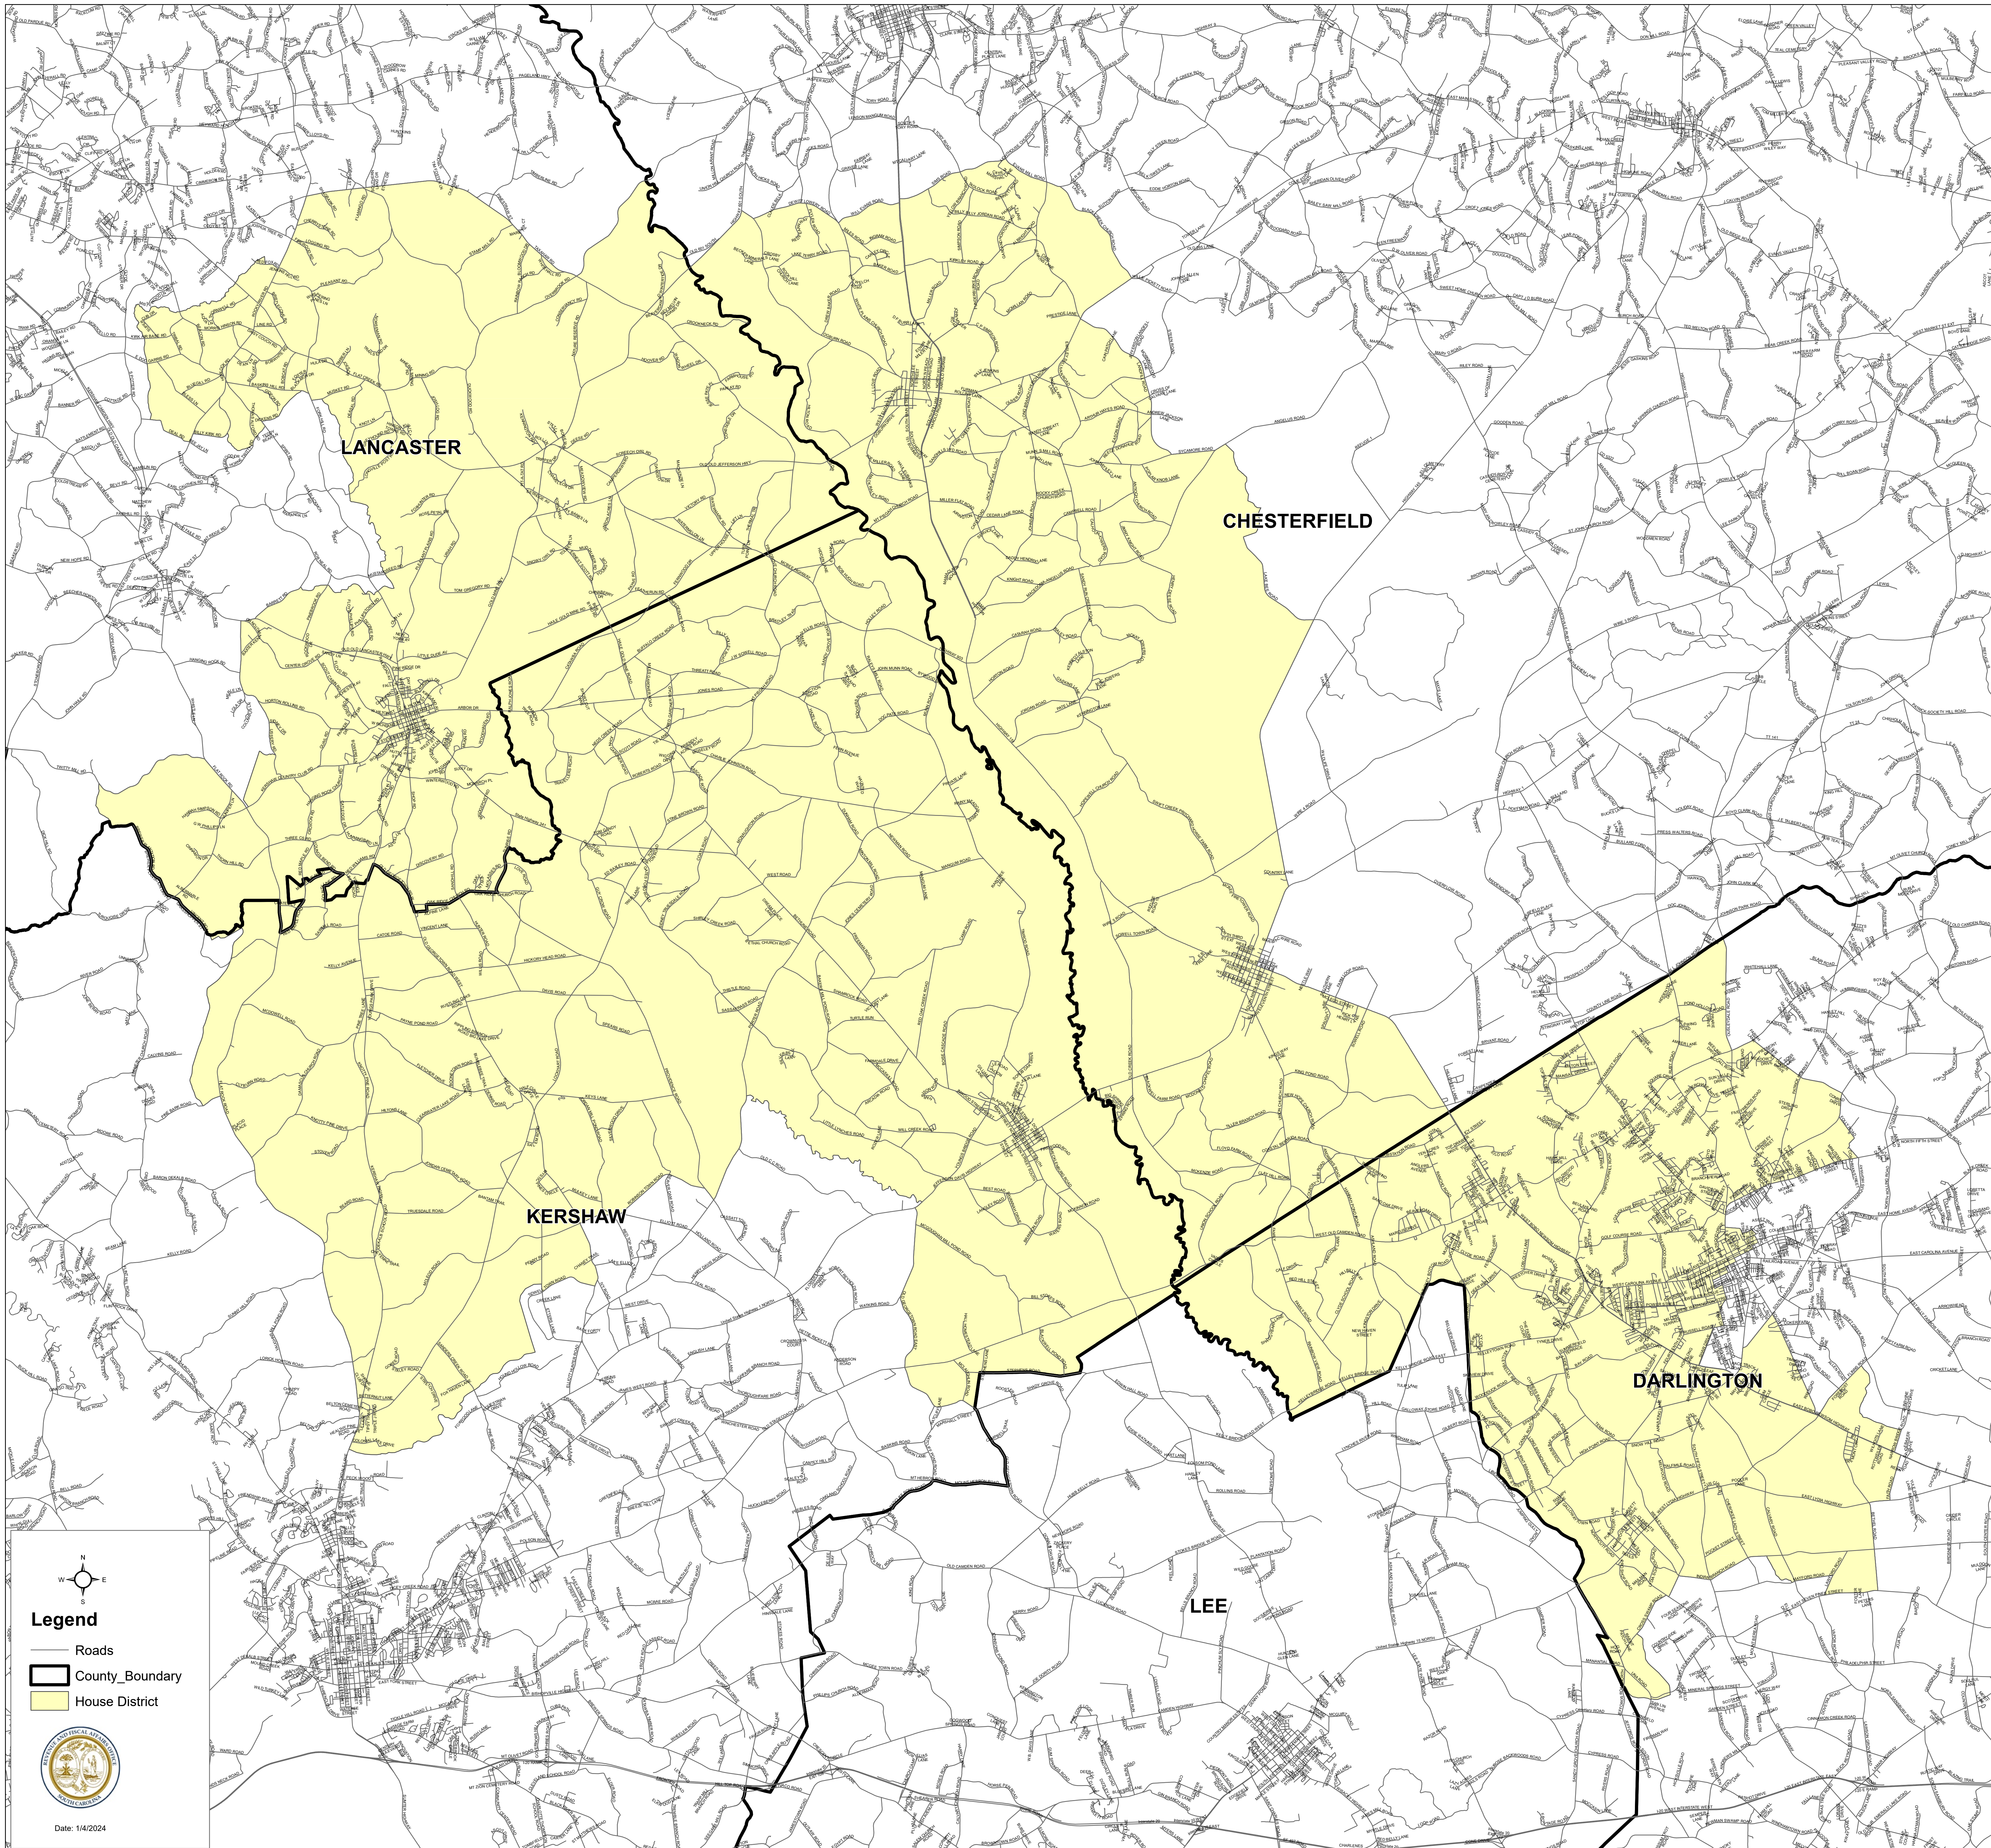

# South Carolina House District 65

S.1024

### Legend

- Roads
- County\_Boundary
- House District

Date: 1/4/2024