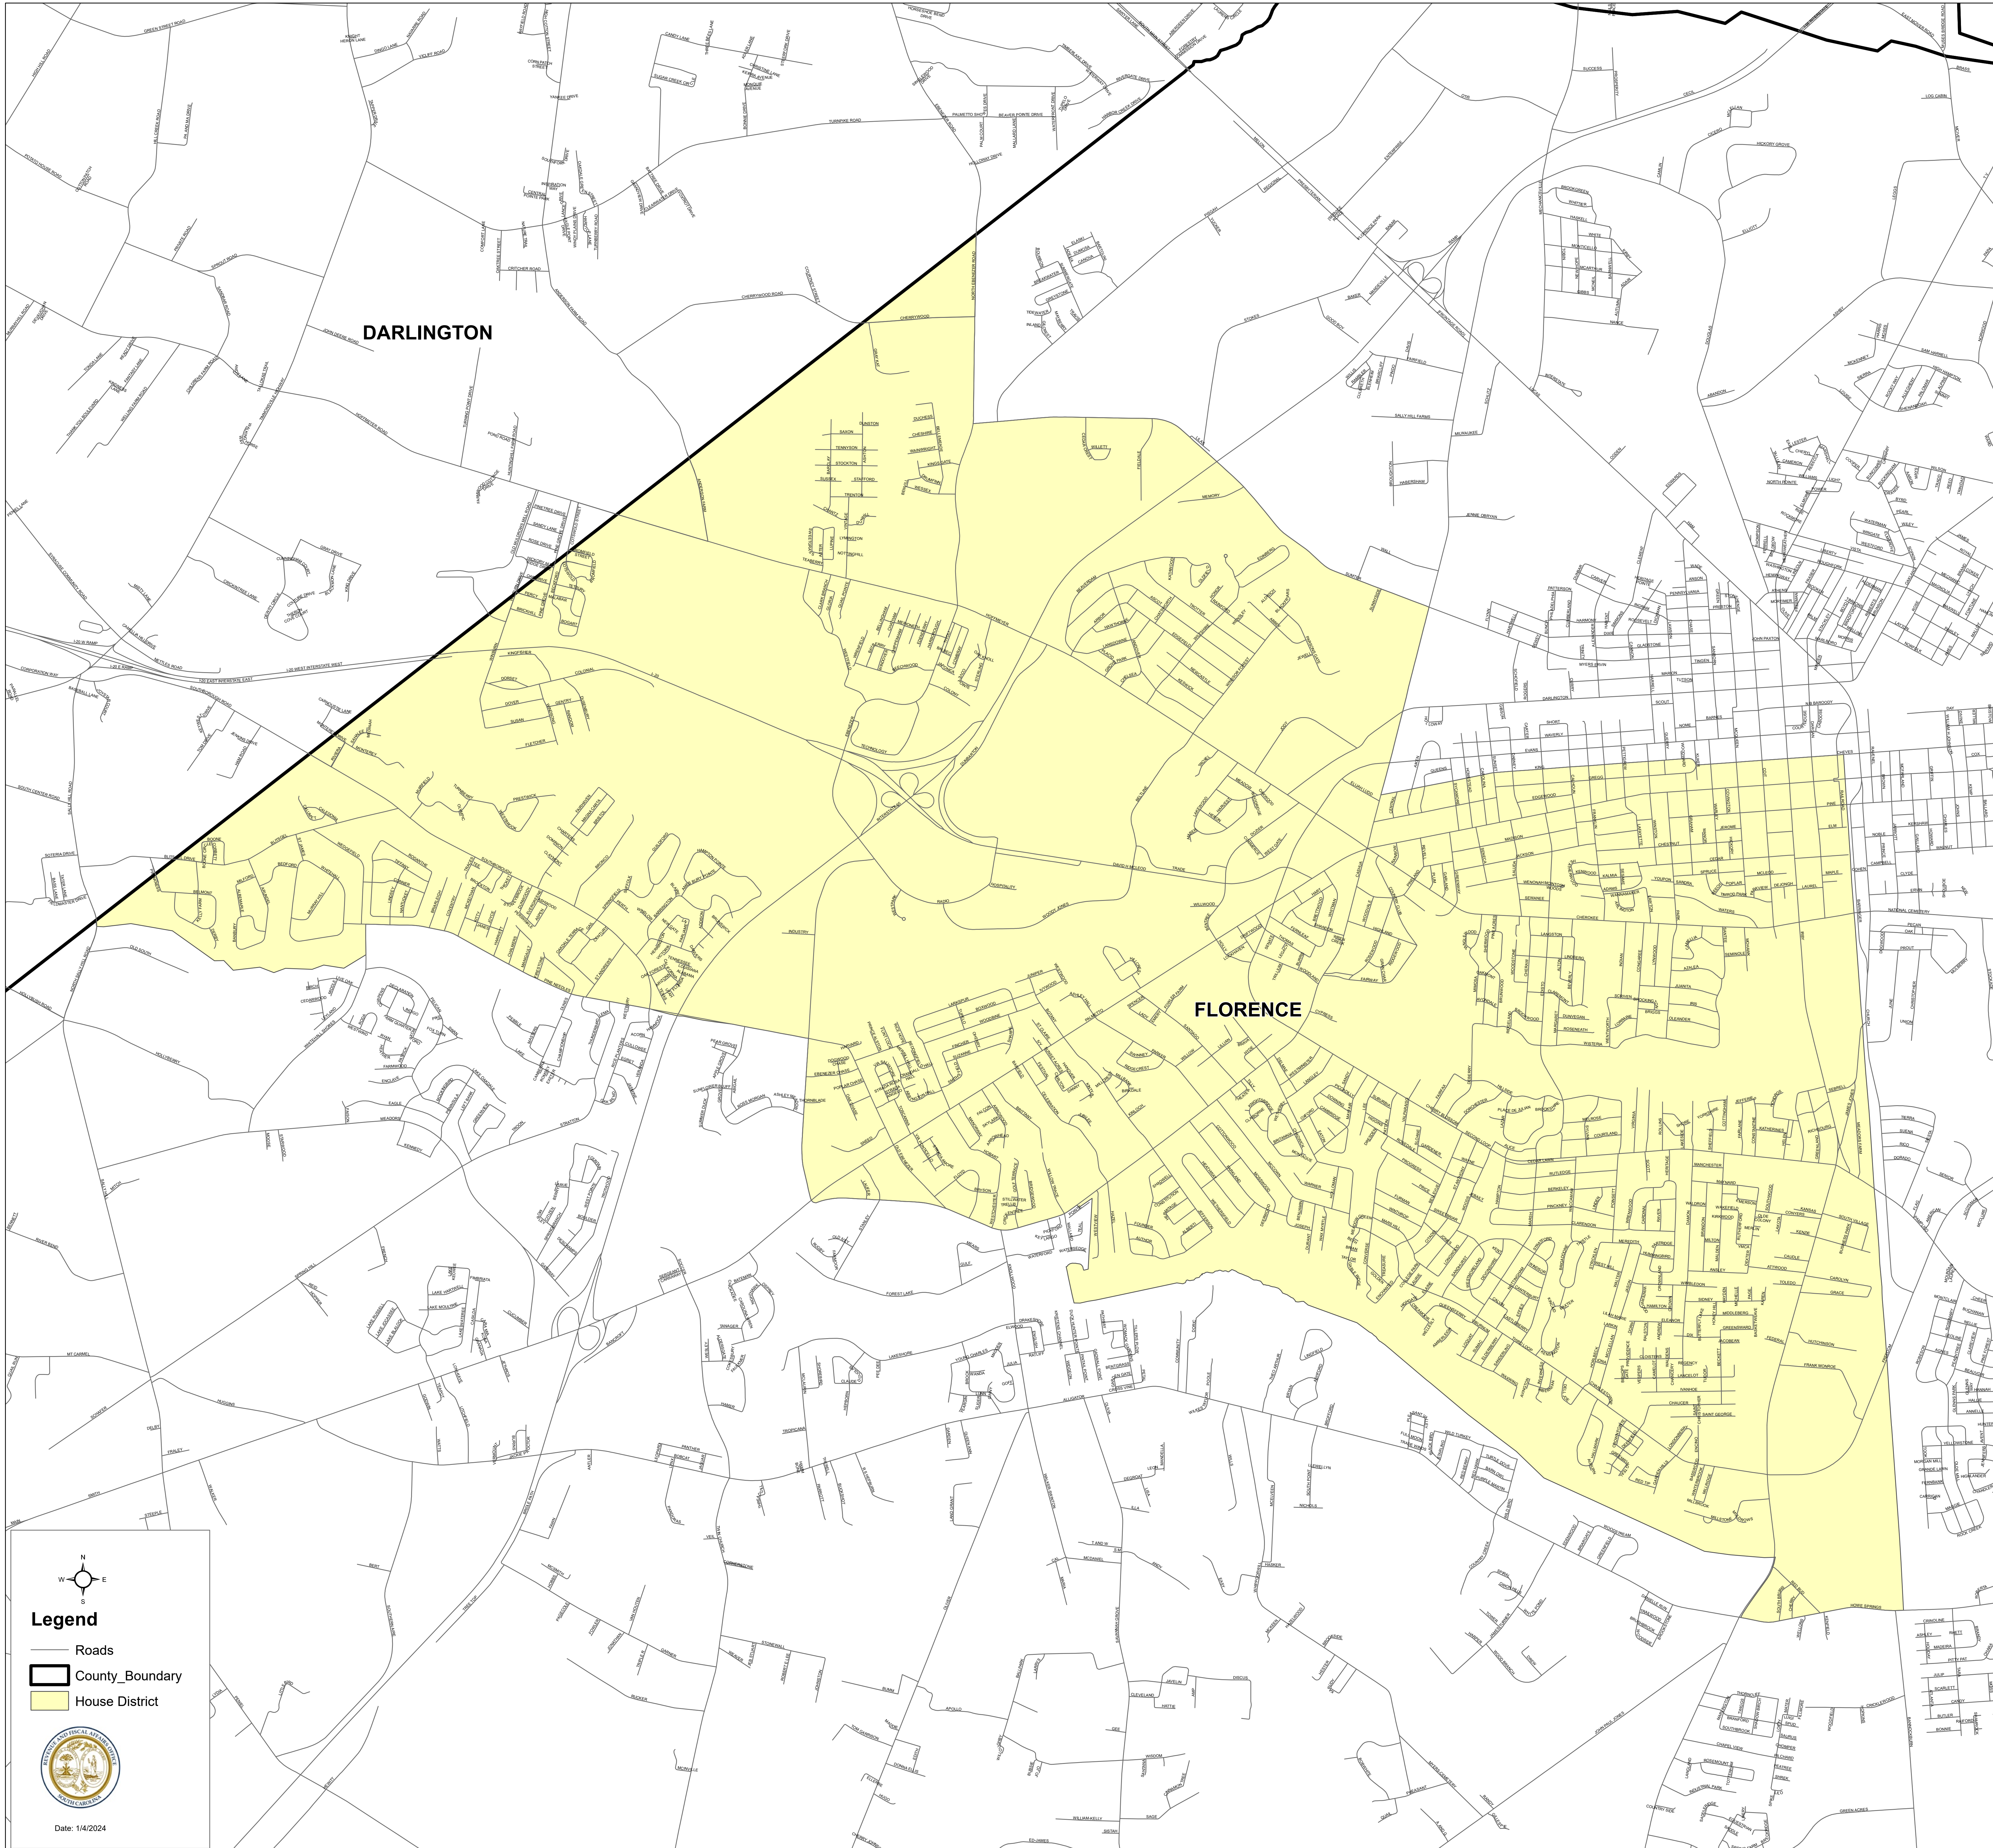

South Carolina House District 63

S.1024

DARLINGTON

FLORENCE

Legend

- Roads
- ▬ County_Boundary
- House District

Date: 1/4/2024