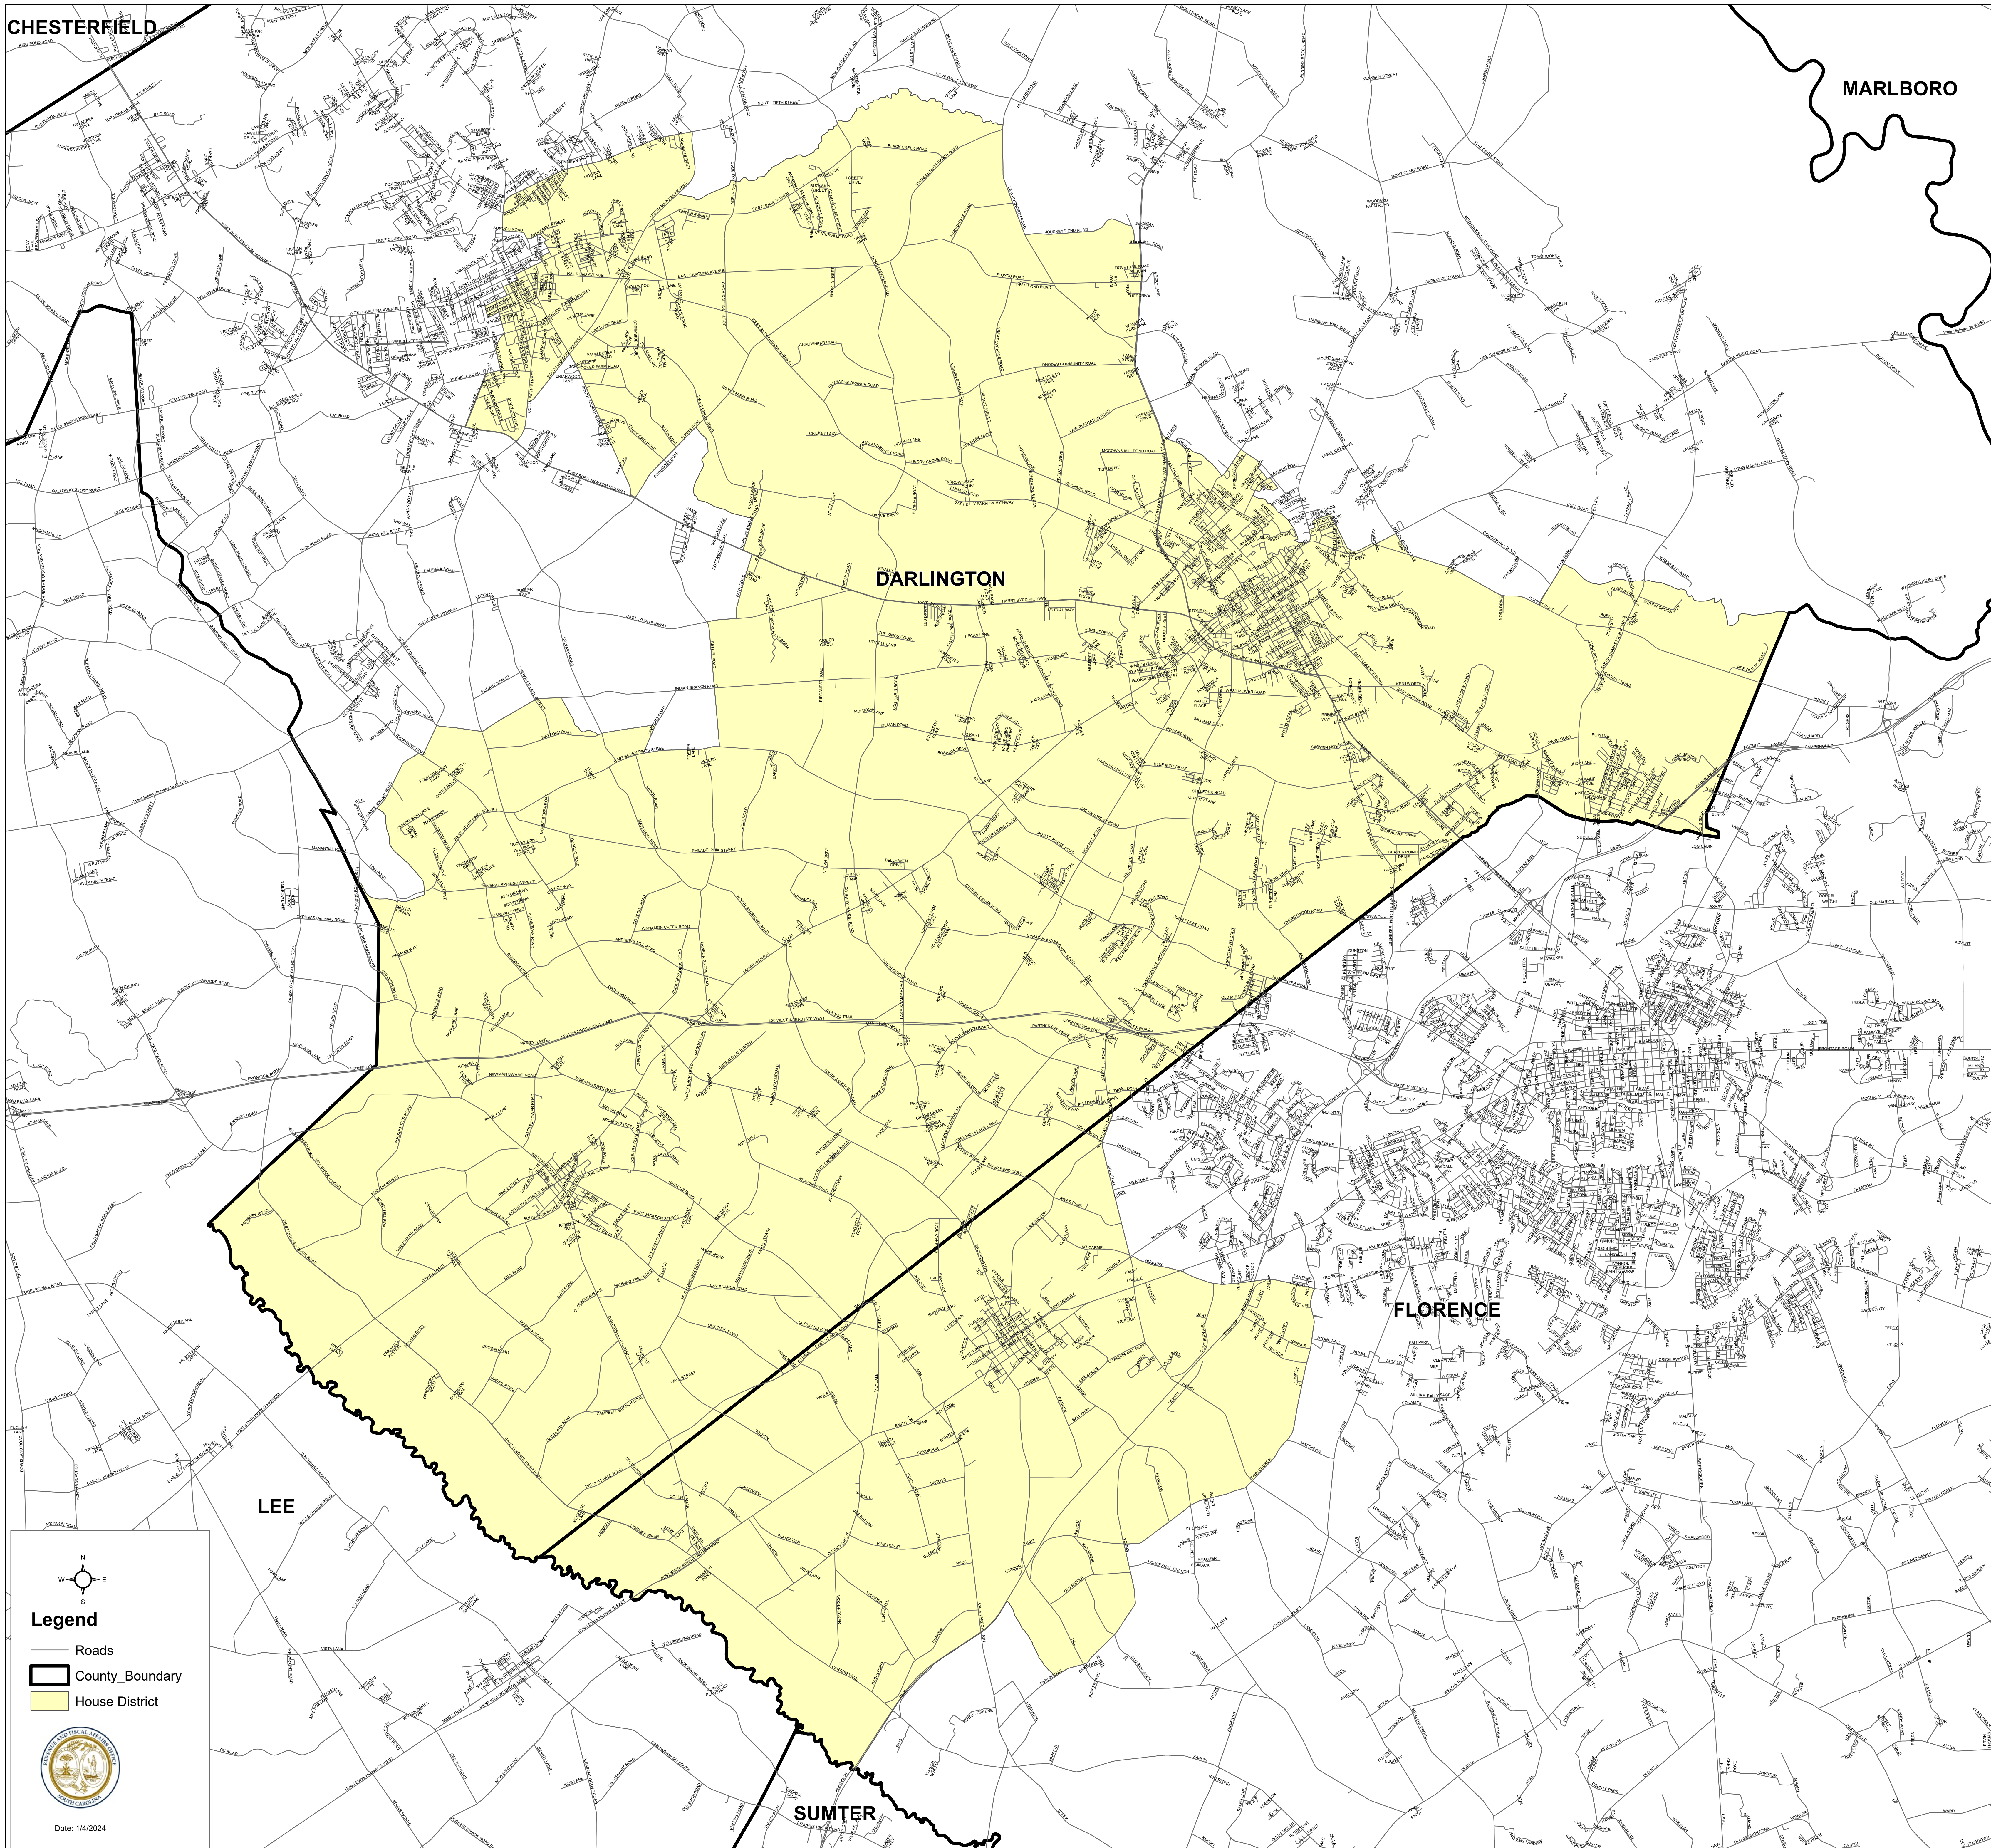

South Carolina House District 62

S.1024

CHESTERFIELD

MARLBORO

DARLINGTON

FLORENCE

LEE

SUMTER

Legend

- Roads
- County_Boundary
- House District

Date: 1/4/2024