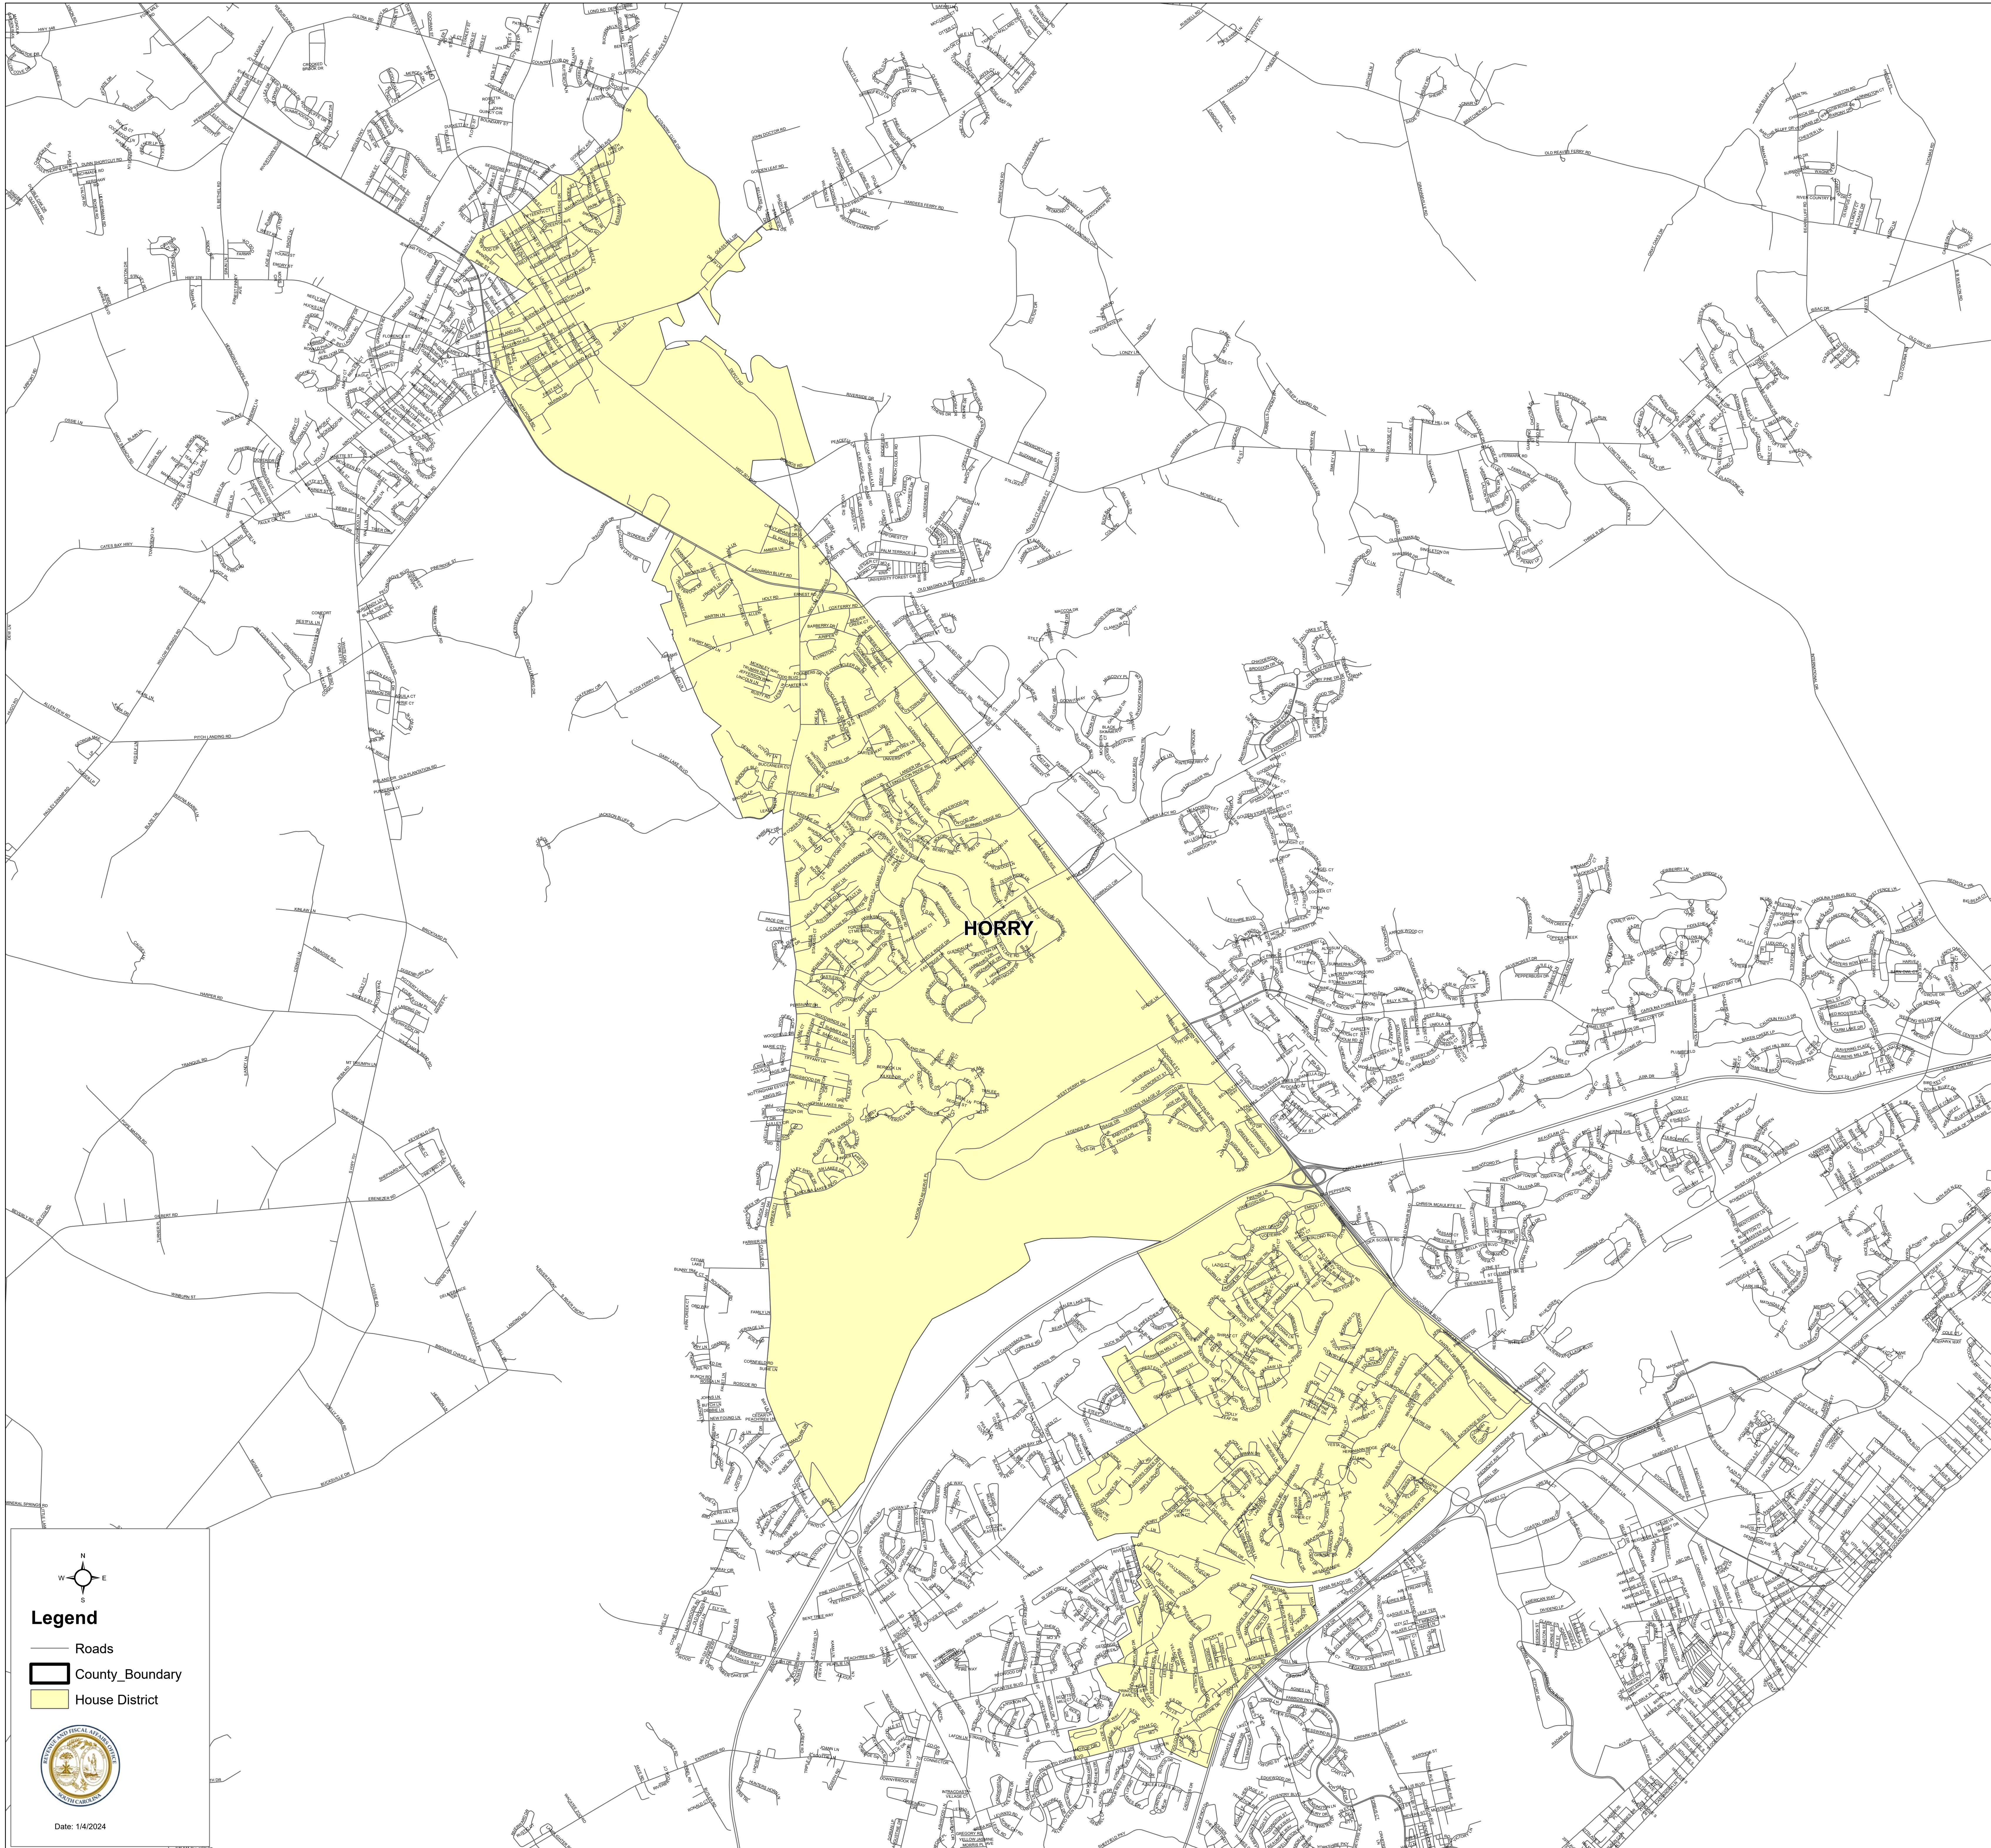

# South Carolina House District 61

S.1024

### Legend

- Roads
- ▭ County\_Boundary
- ▭ House District

Date: 1/4/2024