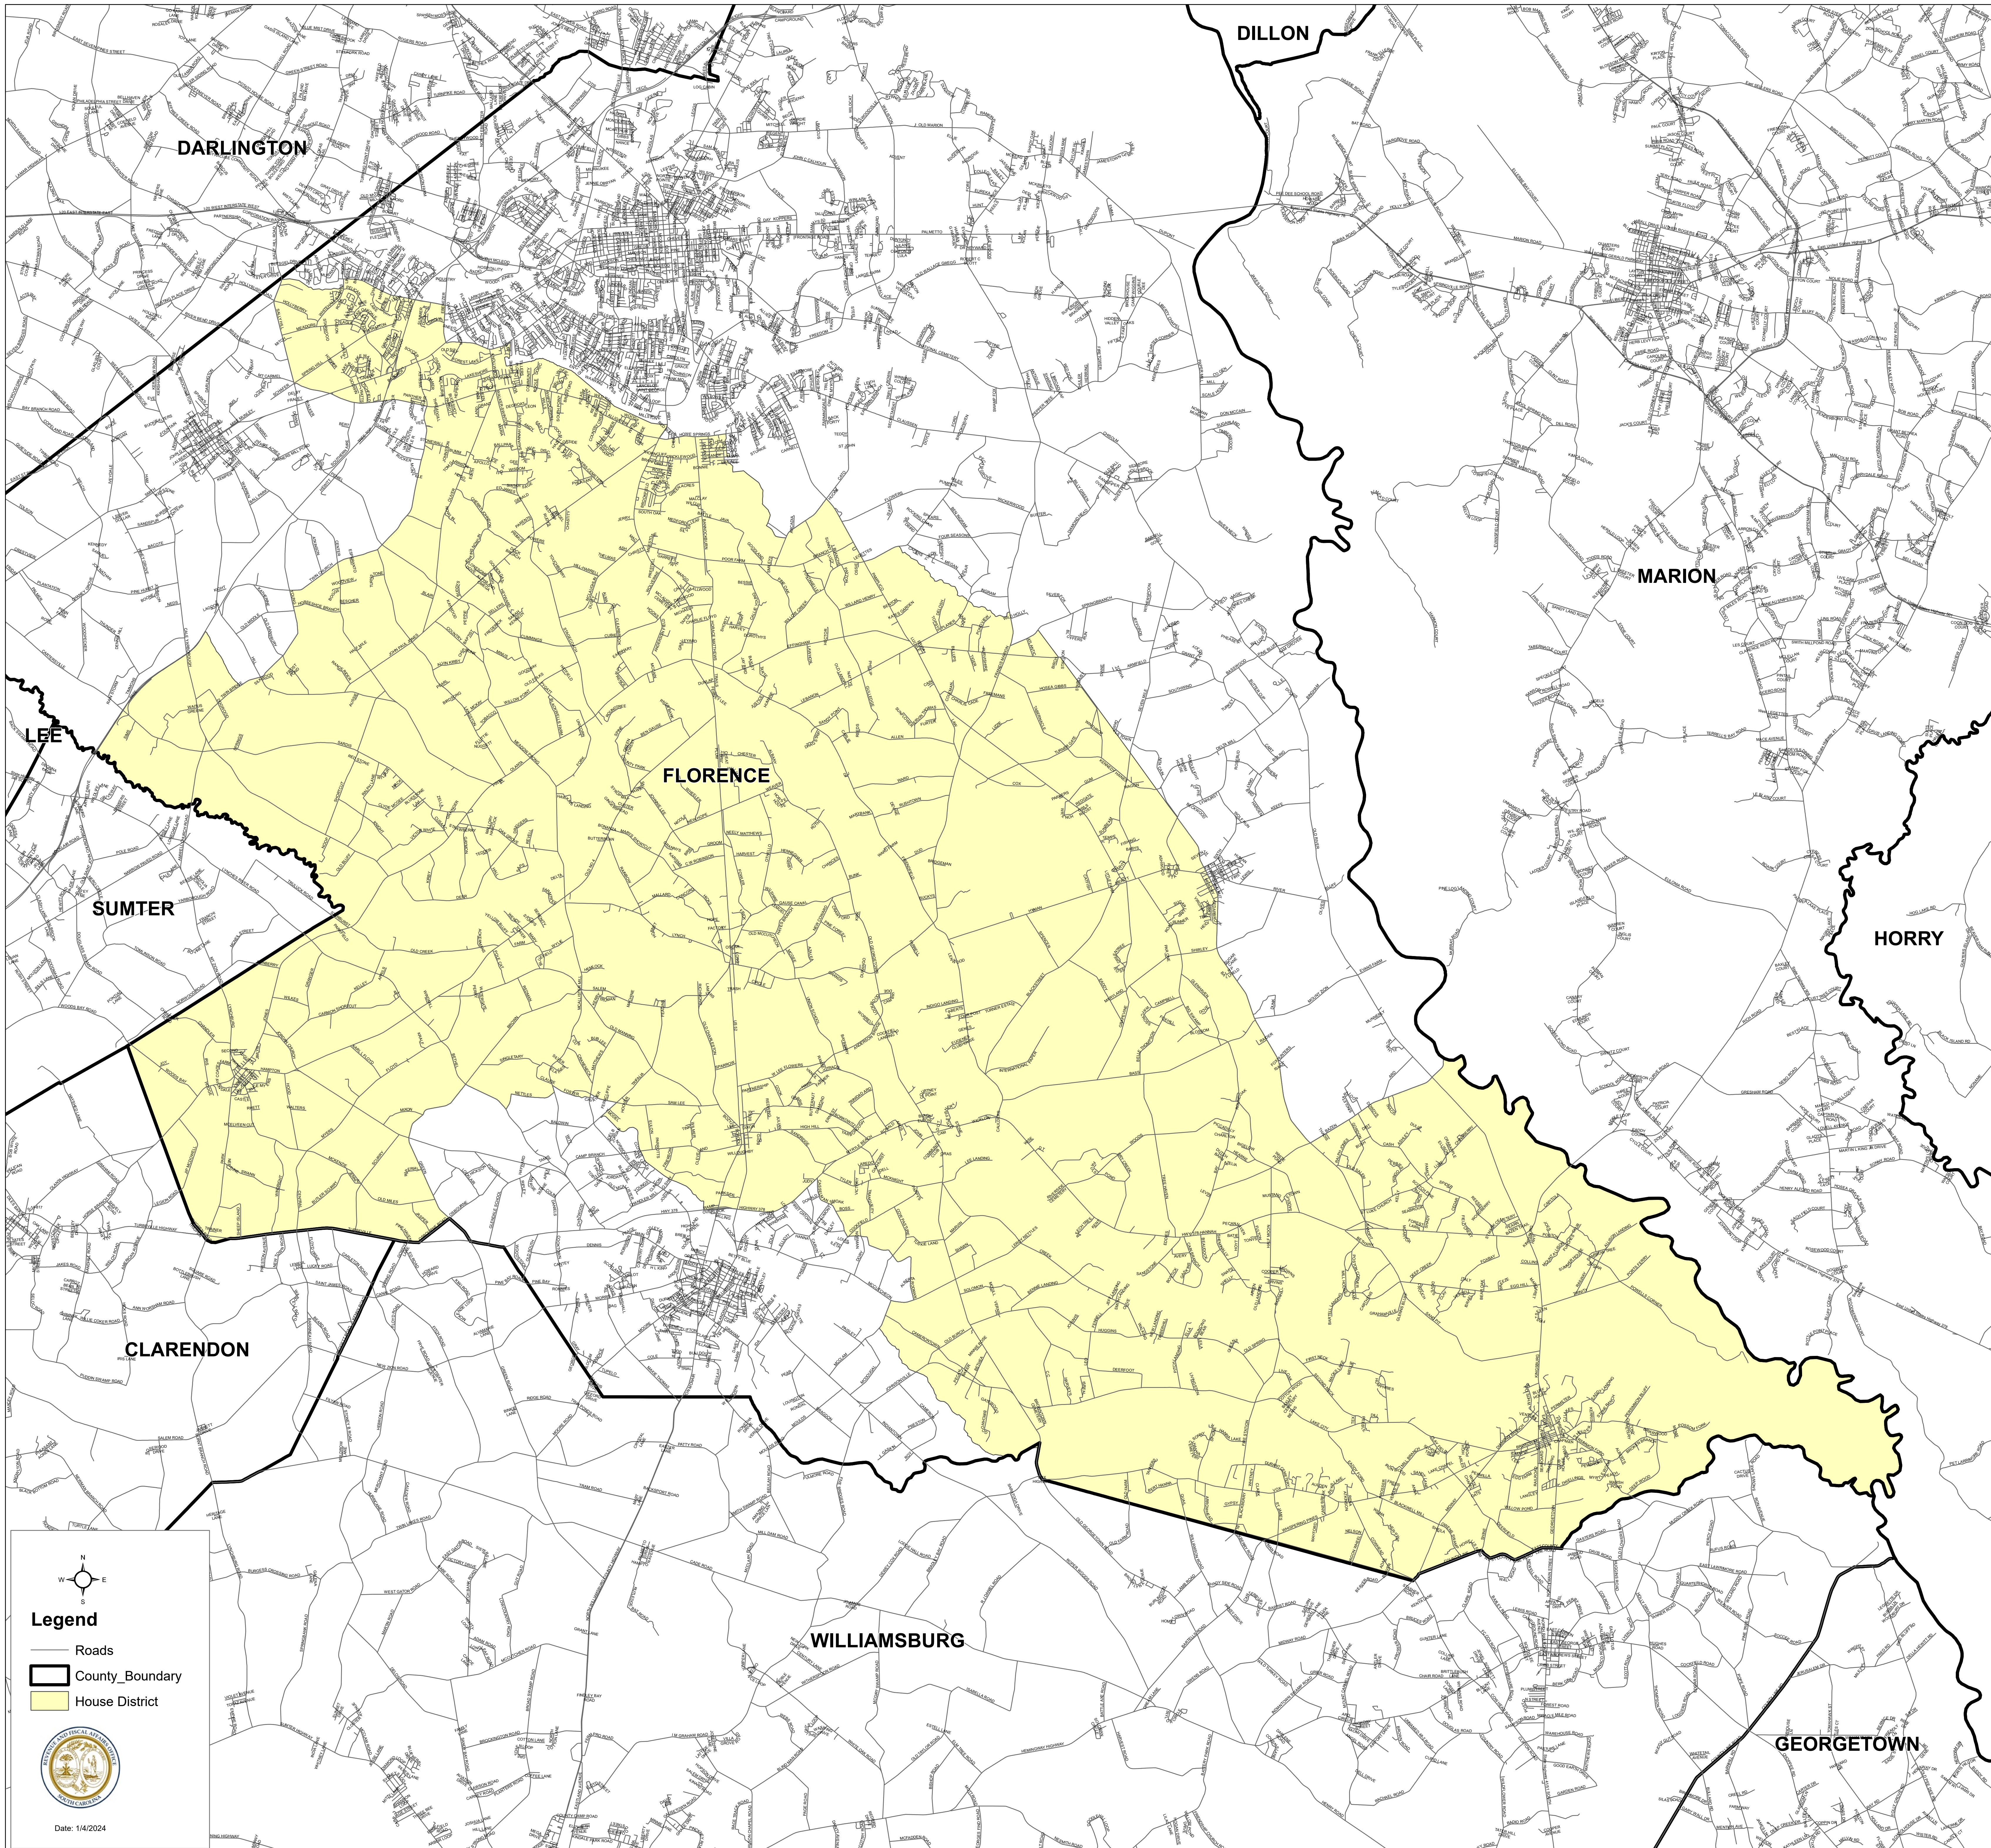

South Carolina House District 60

S.1024

Legend

- Roads
- County_Boundary
- House District

Date: 1/4/2024