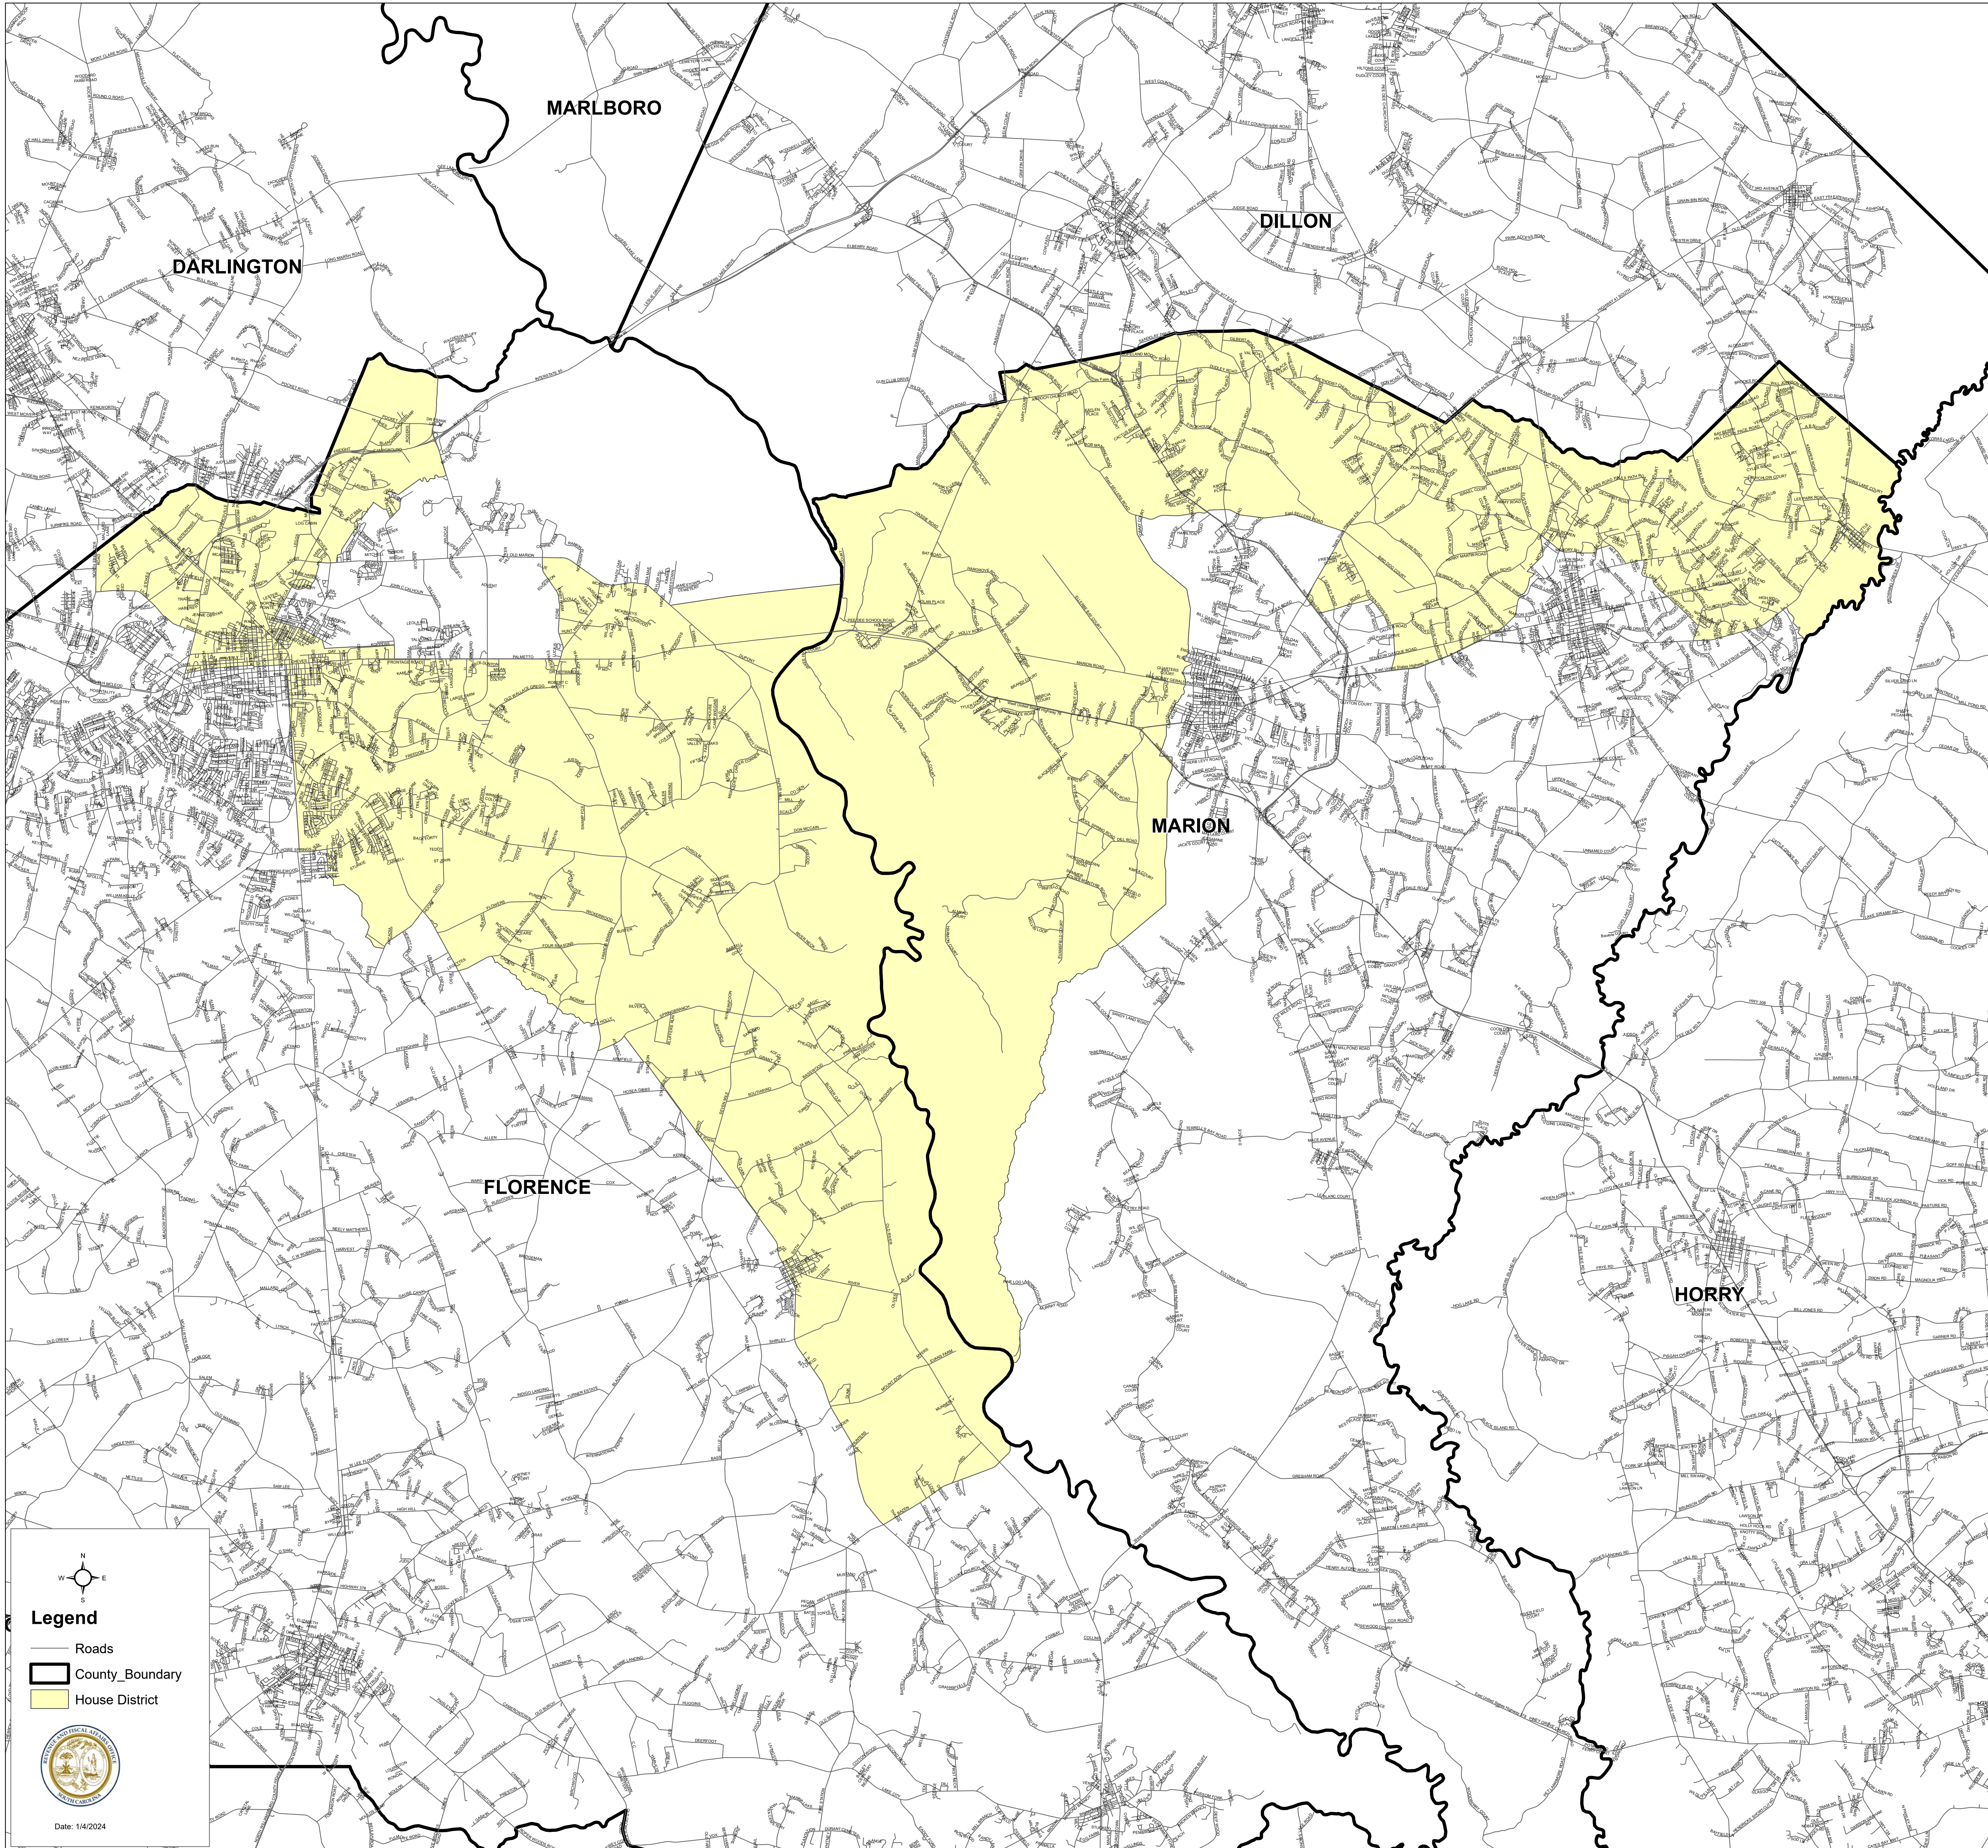

South Carolina House District 59

S.1024

Legend

- Roads
- County_Boundary
- House District

Date: 1/4/2024