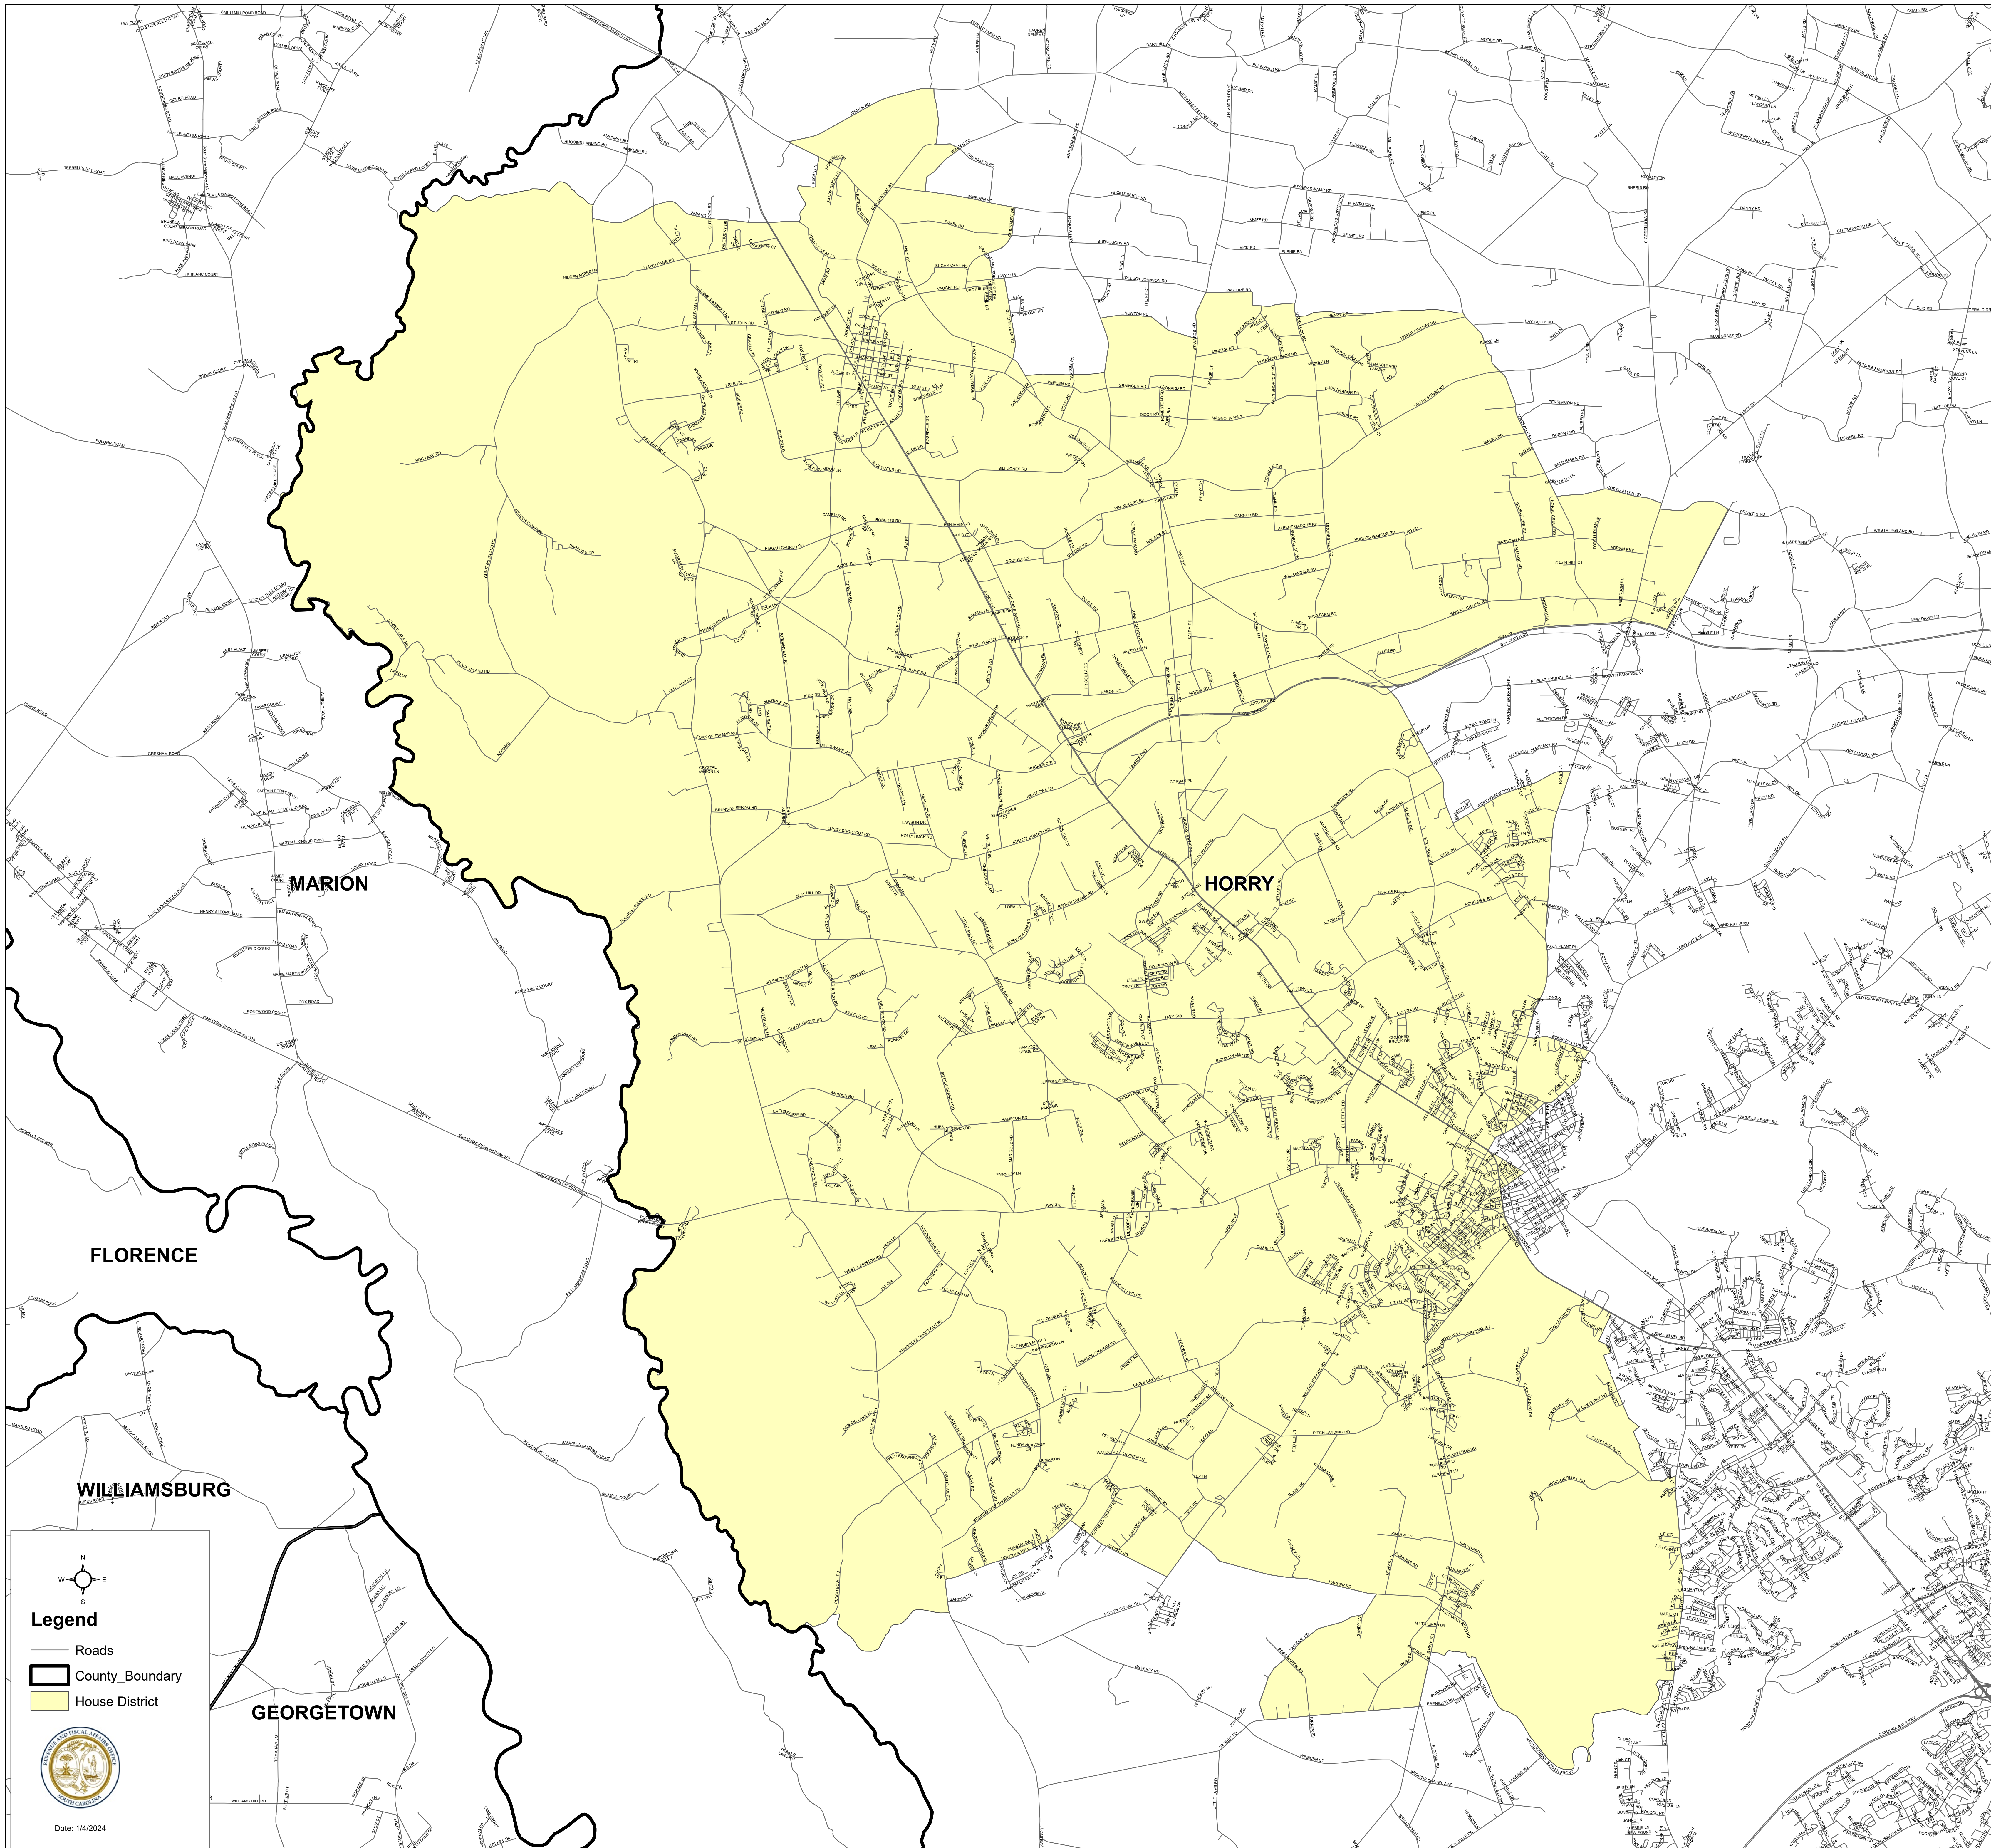

South Carolina House District 58

S.1024

Legend

- Roads
- County_Boundary
- House District

Date: 1/4/2024