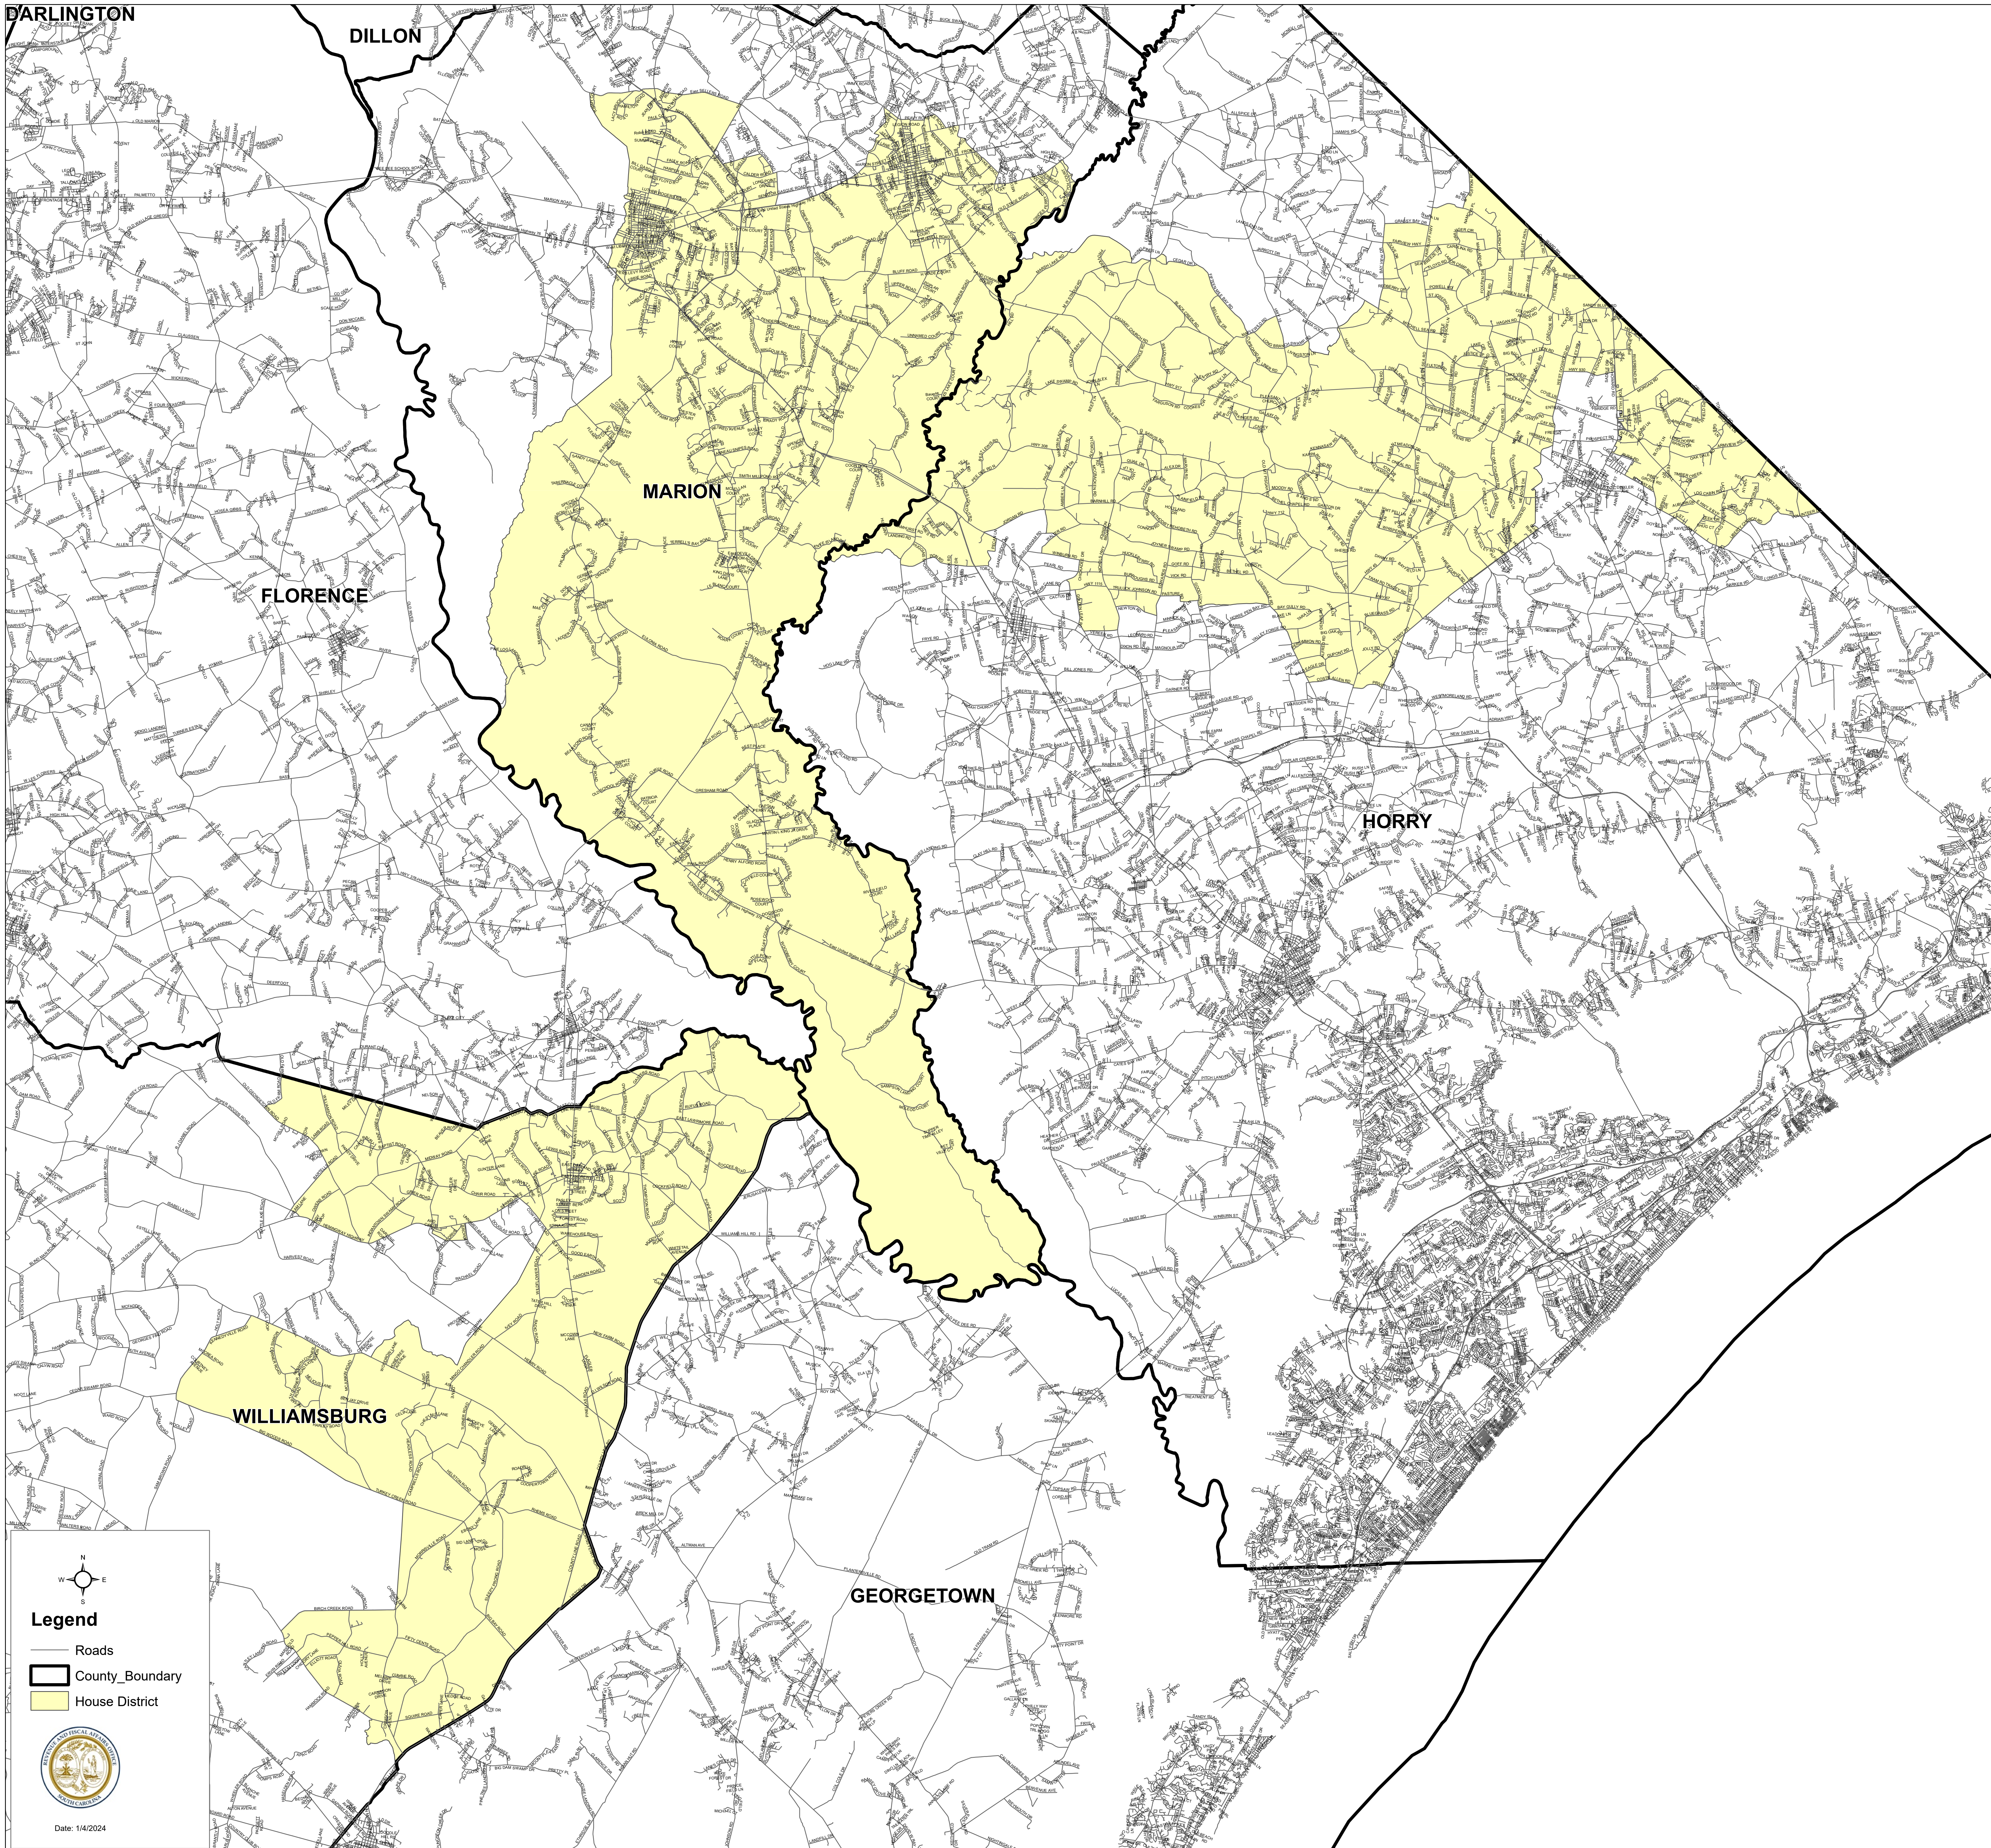

# South Carolina House District 57

S.1024

  
**Legend**  
— Roads  
— County\_Boundary  
— House District

Date: 1/4/2024