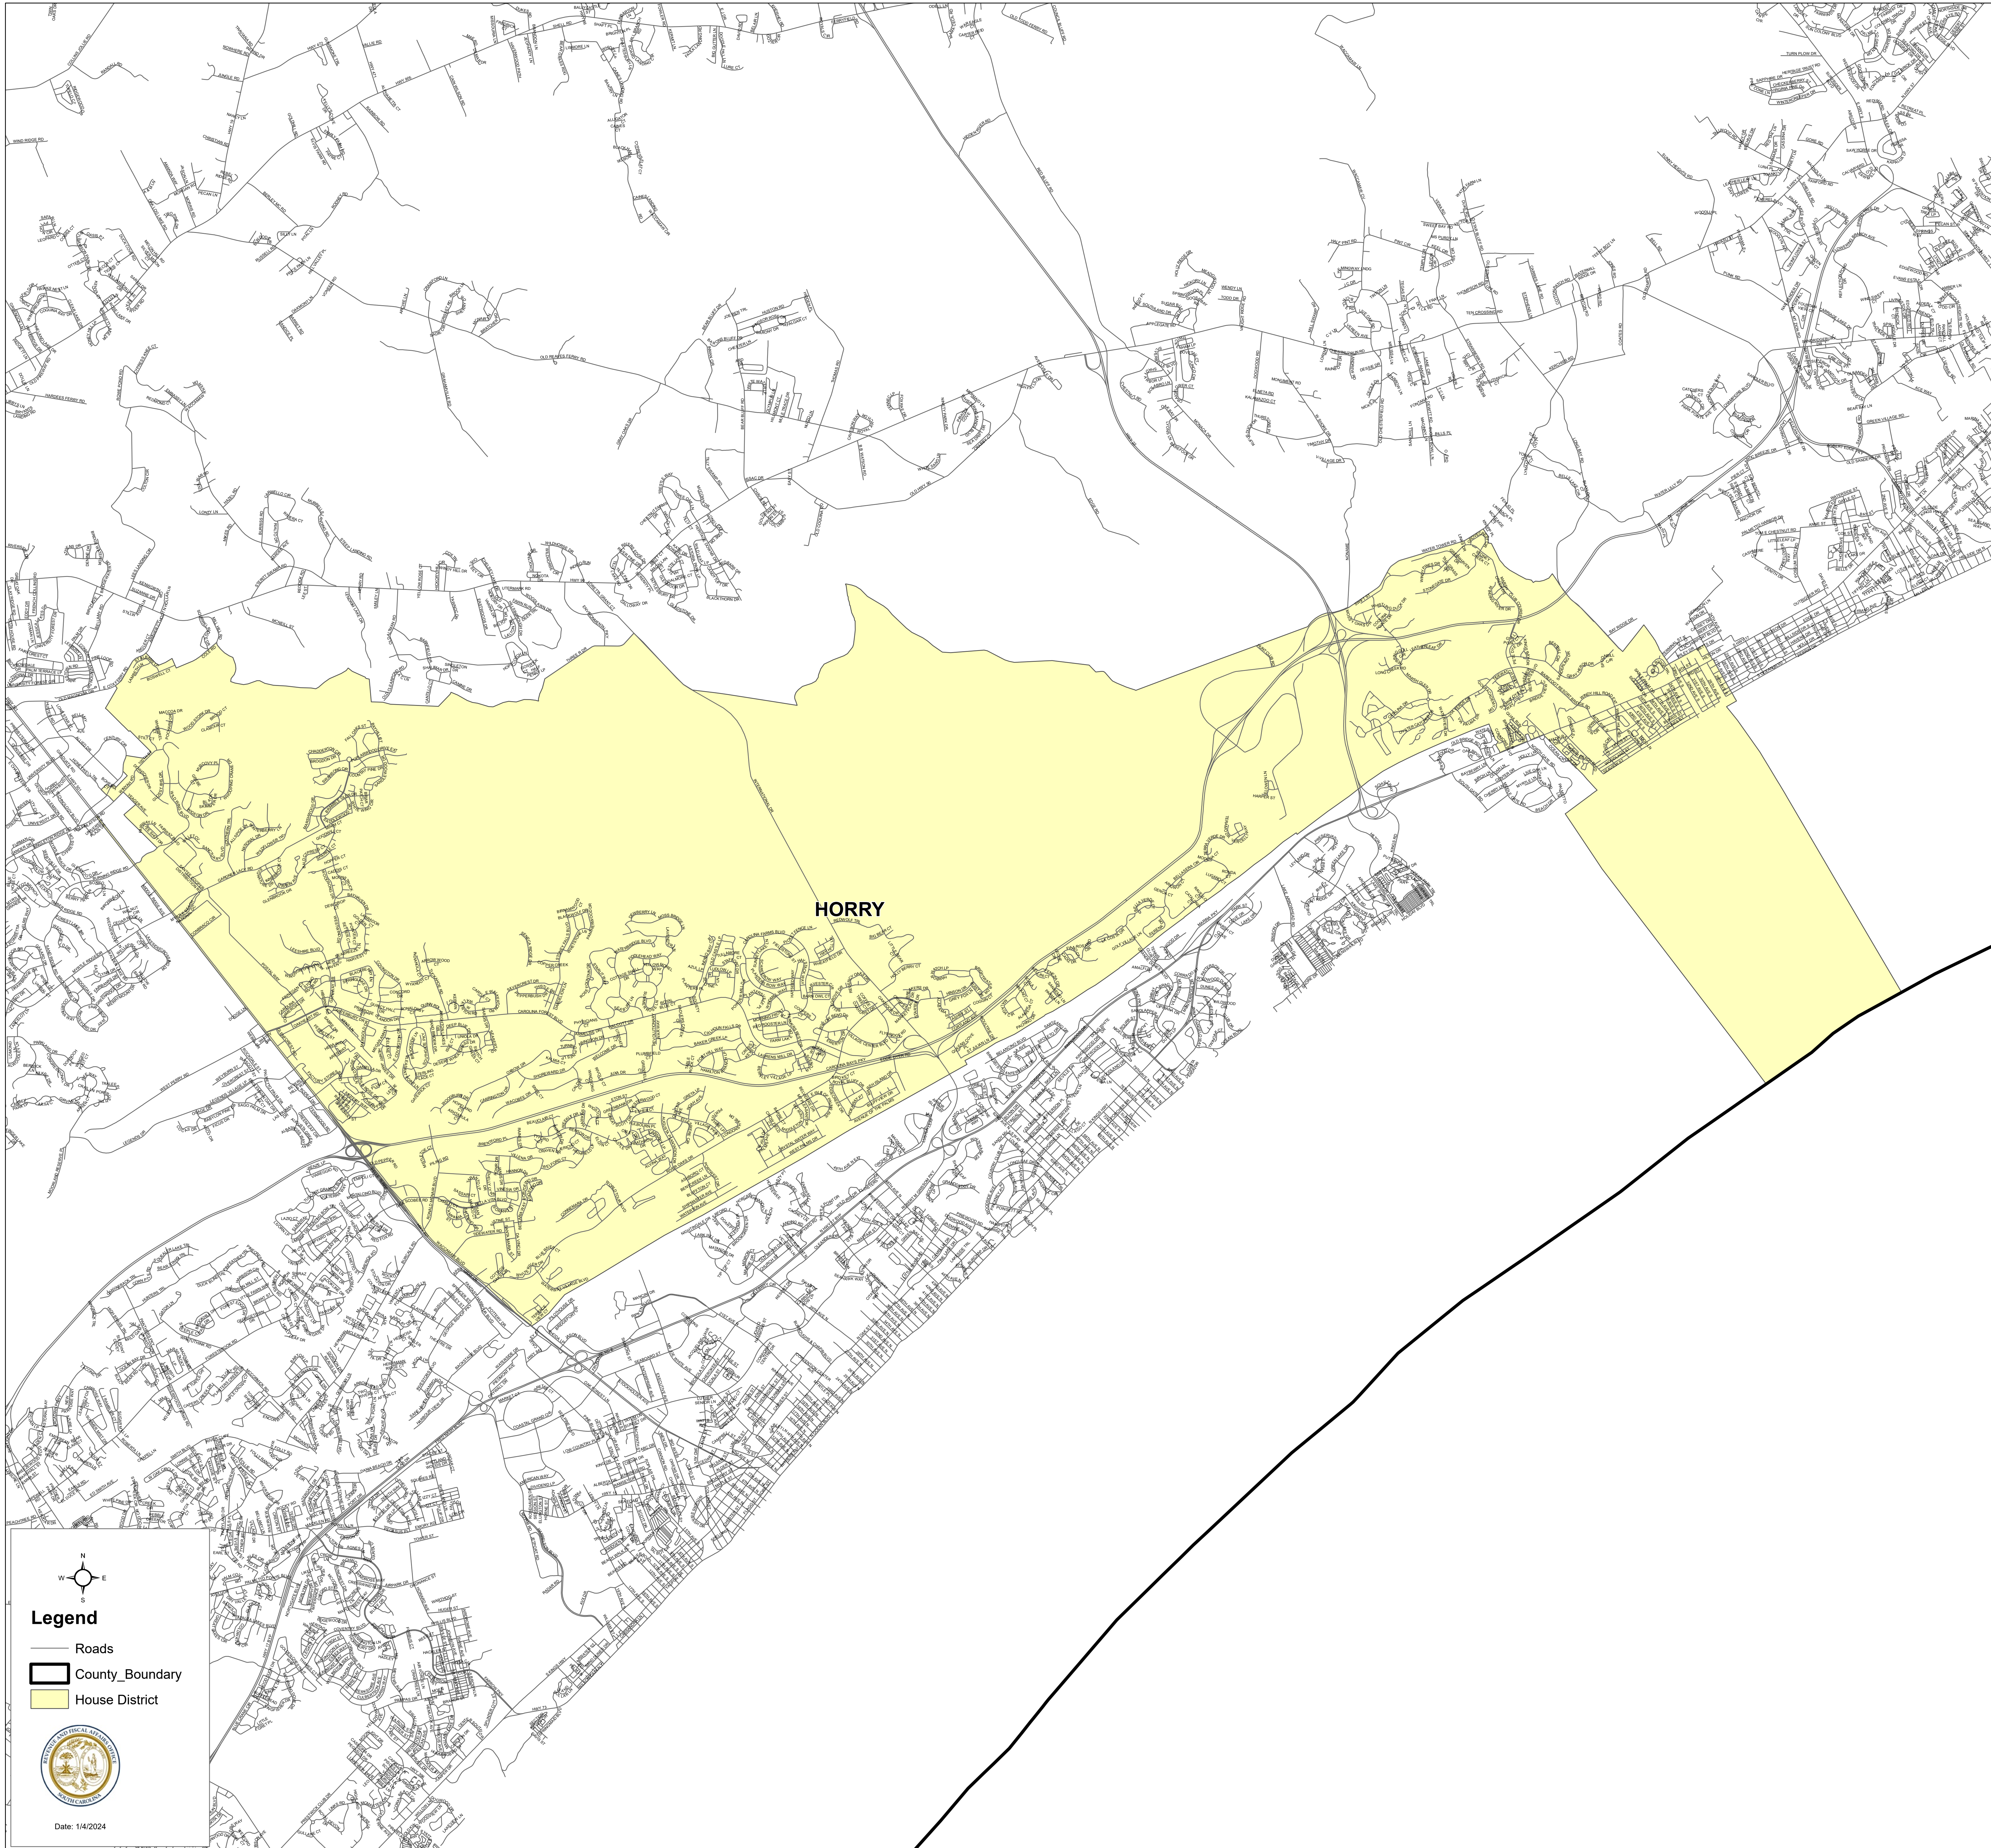

# South Carolina House District 56

S.1024

### Legend

- Roads
- ▭ County\_Boundary
- ▭ House District

Date: 1/4/2024