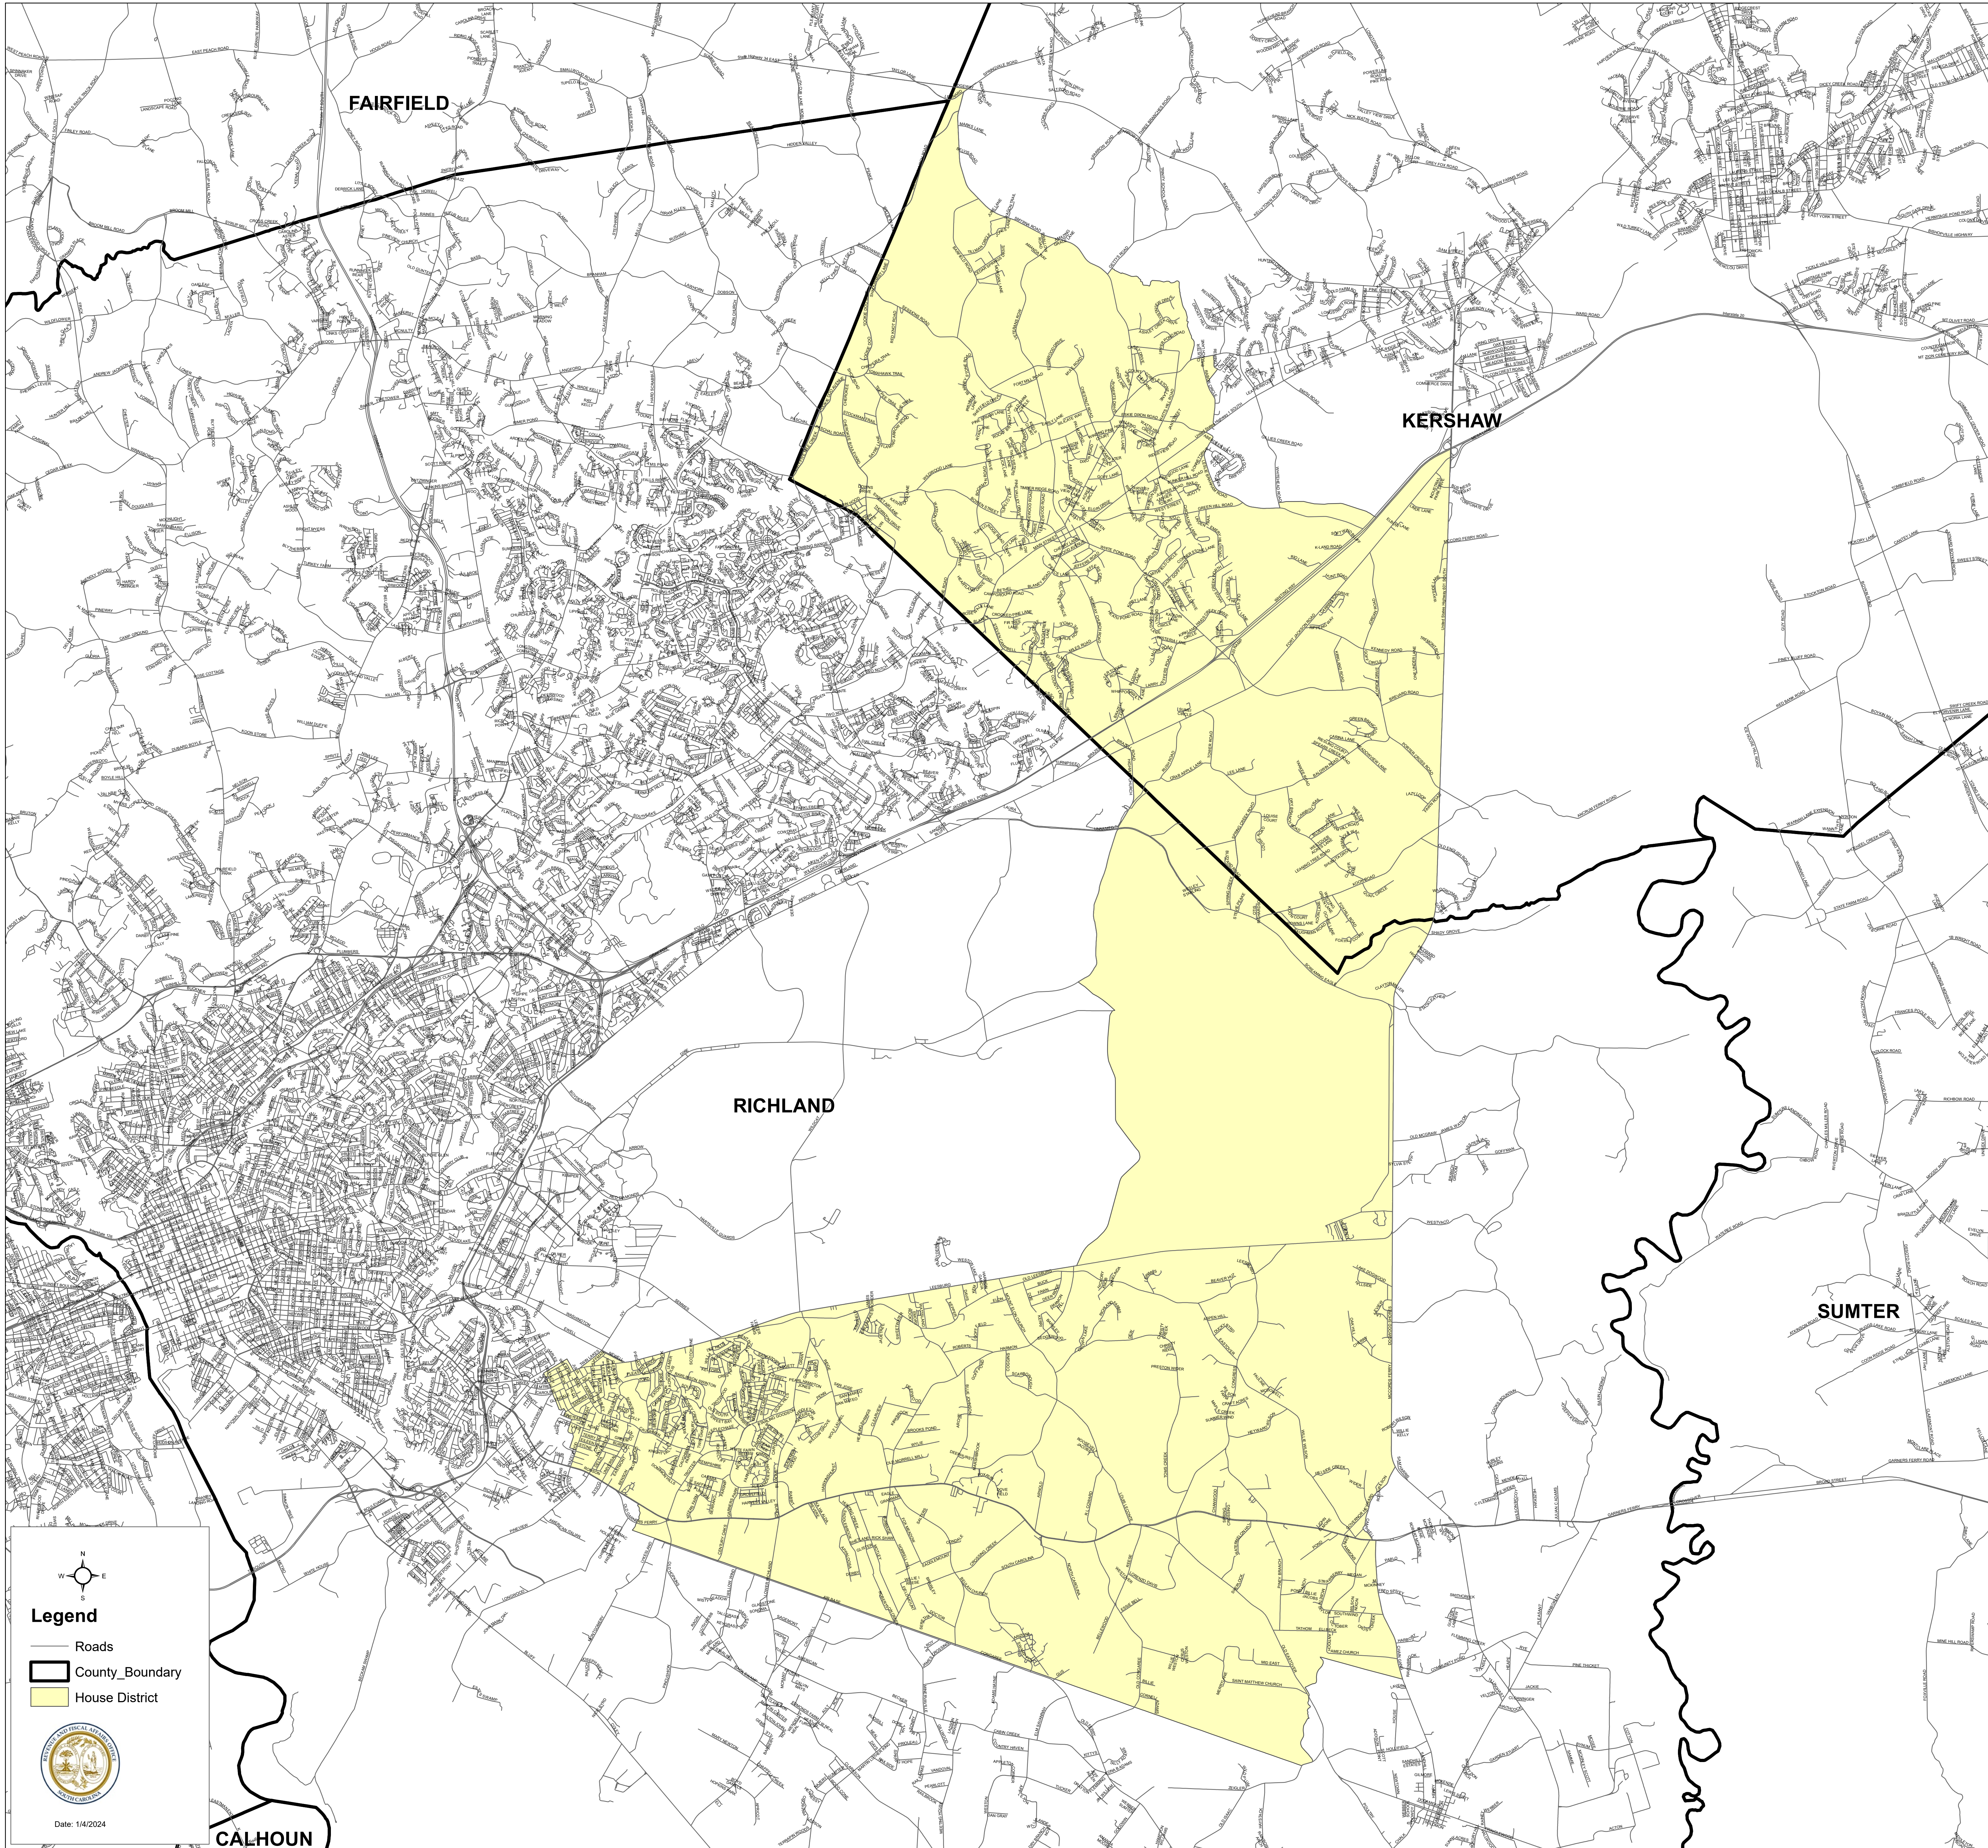

South Carolina House District 52

S.1024

FAIRFIELD

KERSHAW

RICHLAND

SUMTER

CALHOUN

Legend

- Roads
- ▭ County_Boundary
- ▭ House District

Date: 1/4/2024