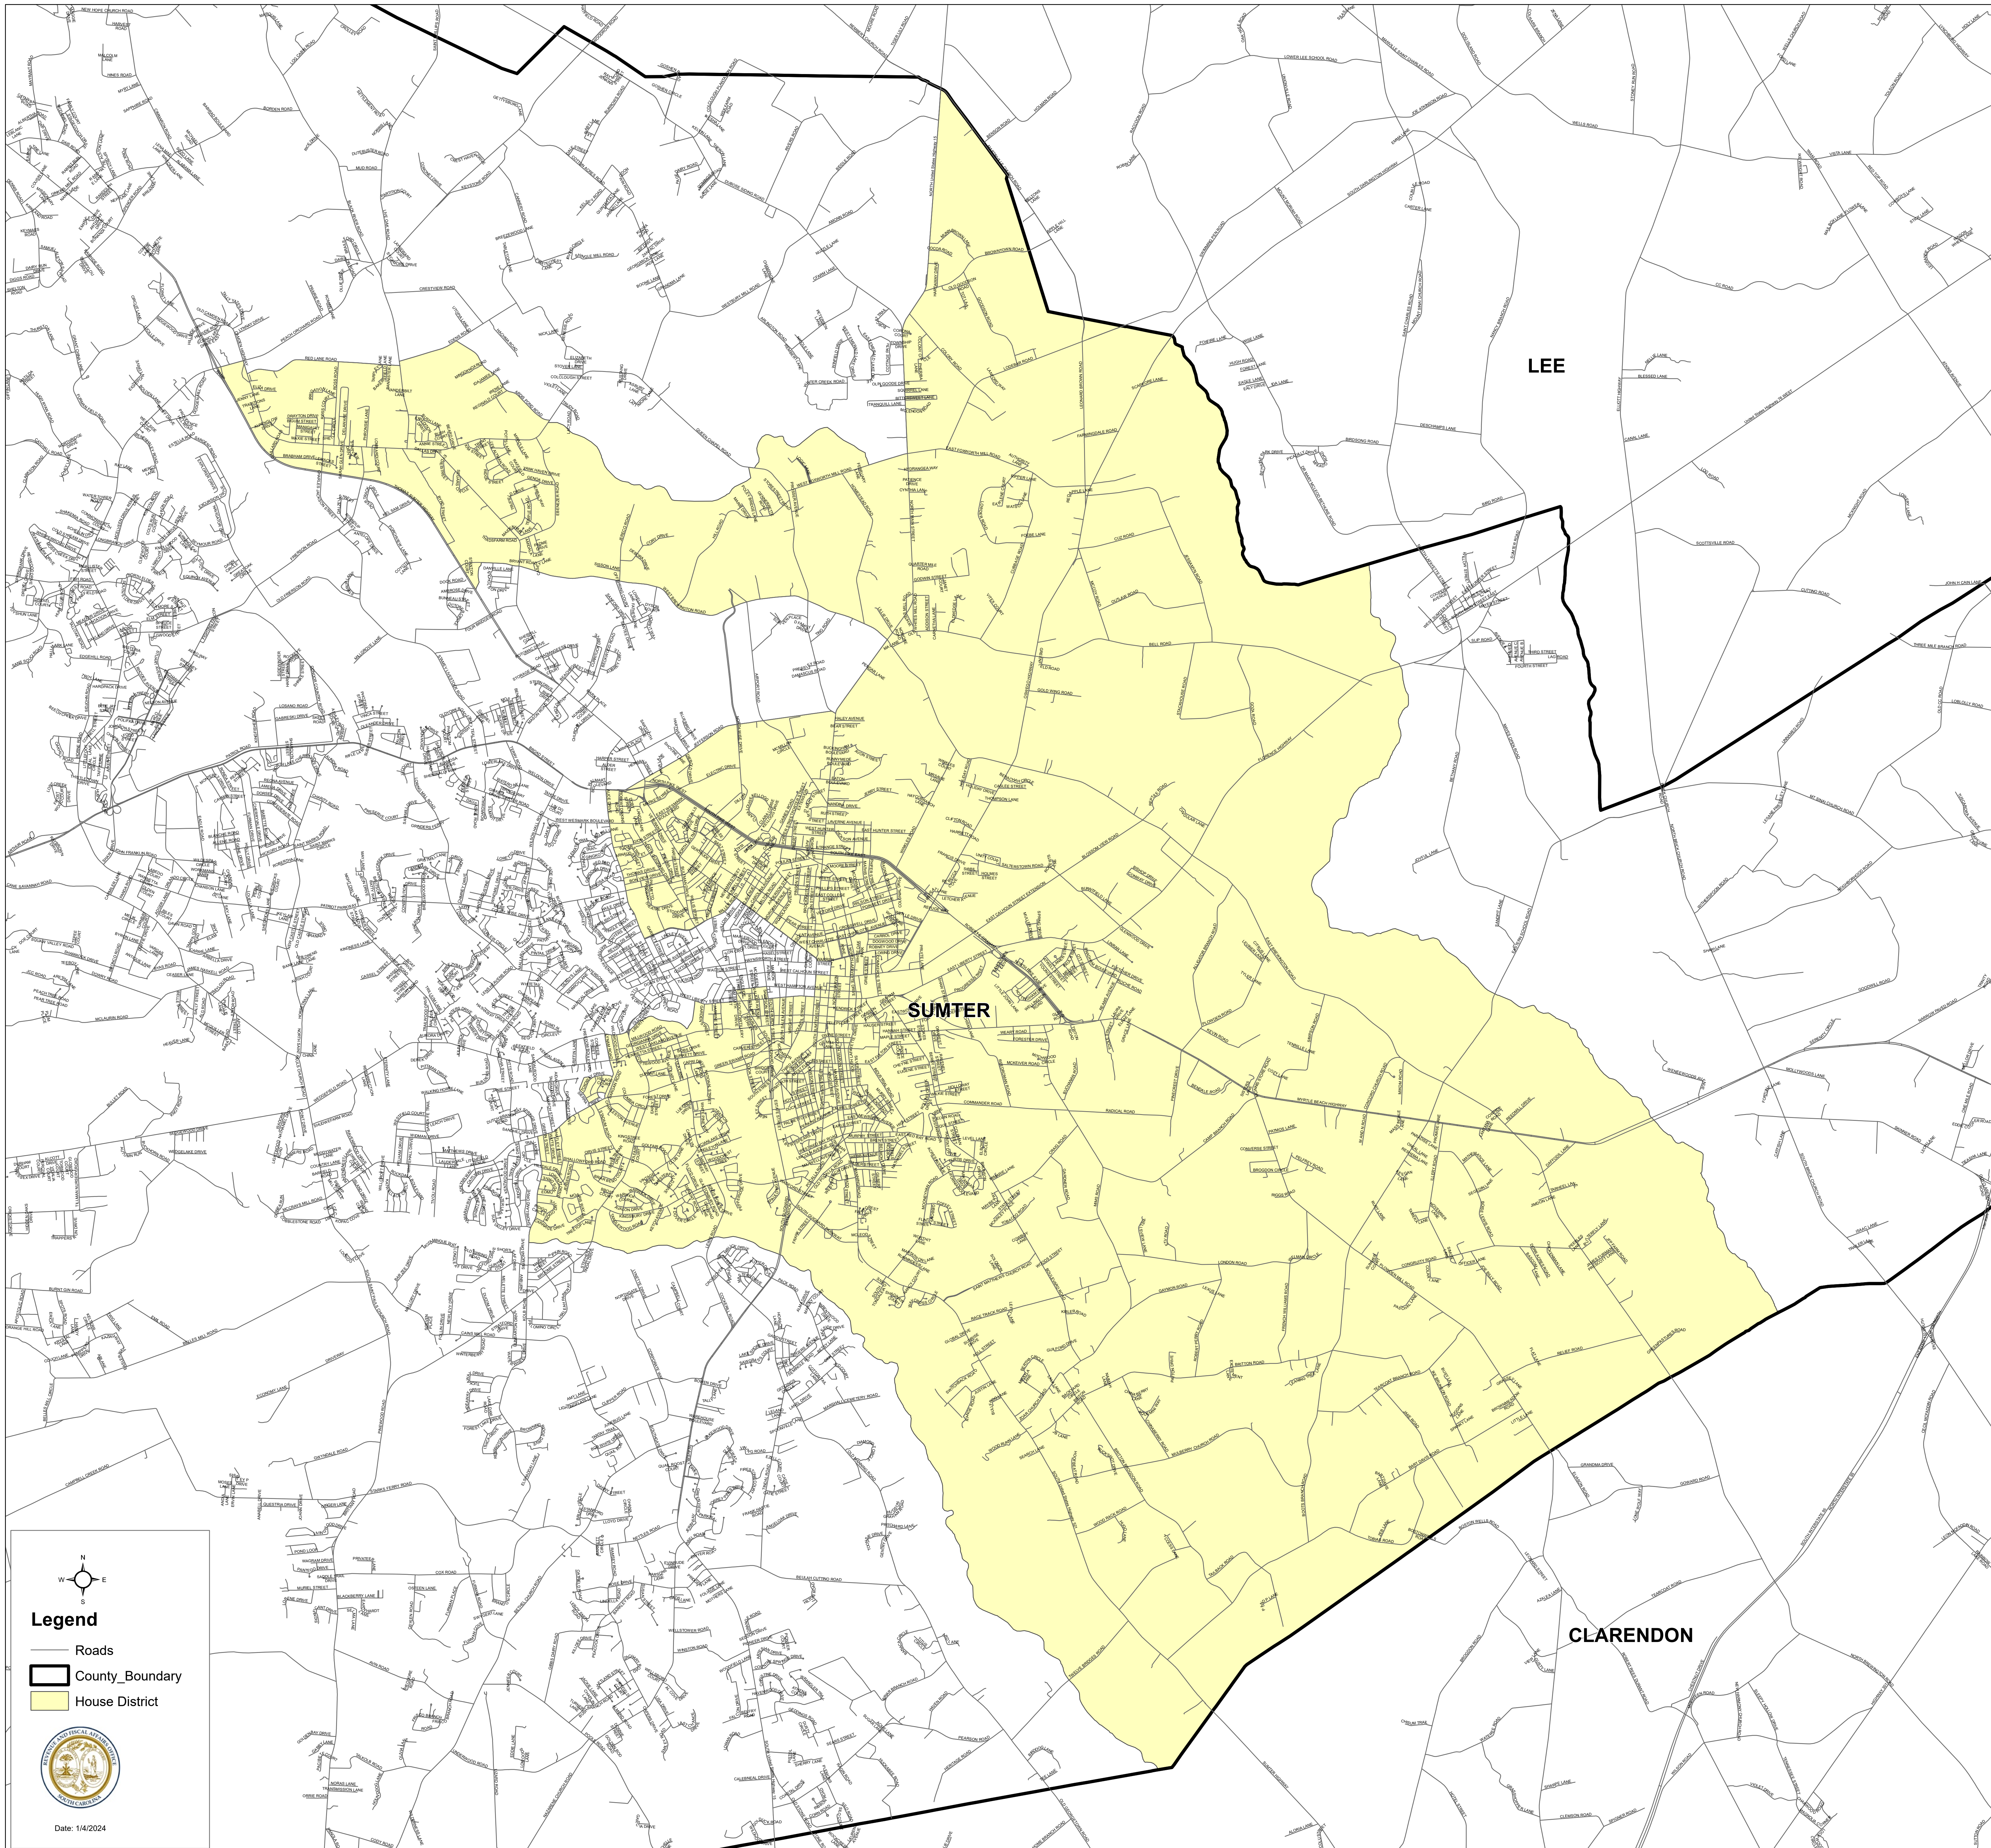

South Carolina House District 51

S.1024

Legend

- Roads
- County_Boundary
- House District

Date: 1/4/2024