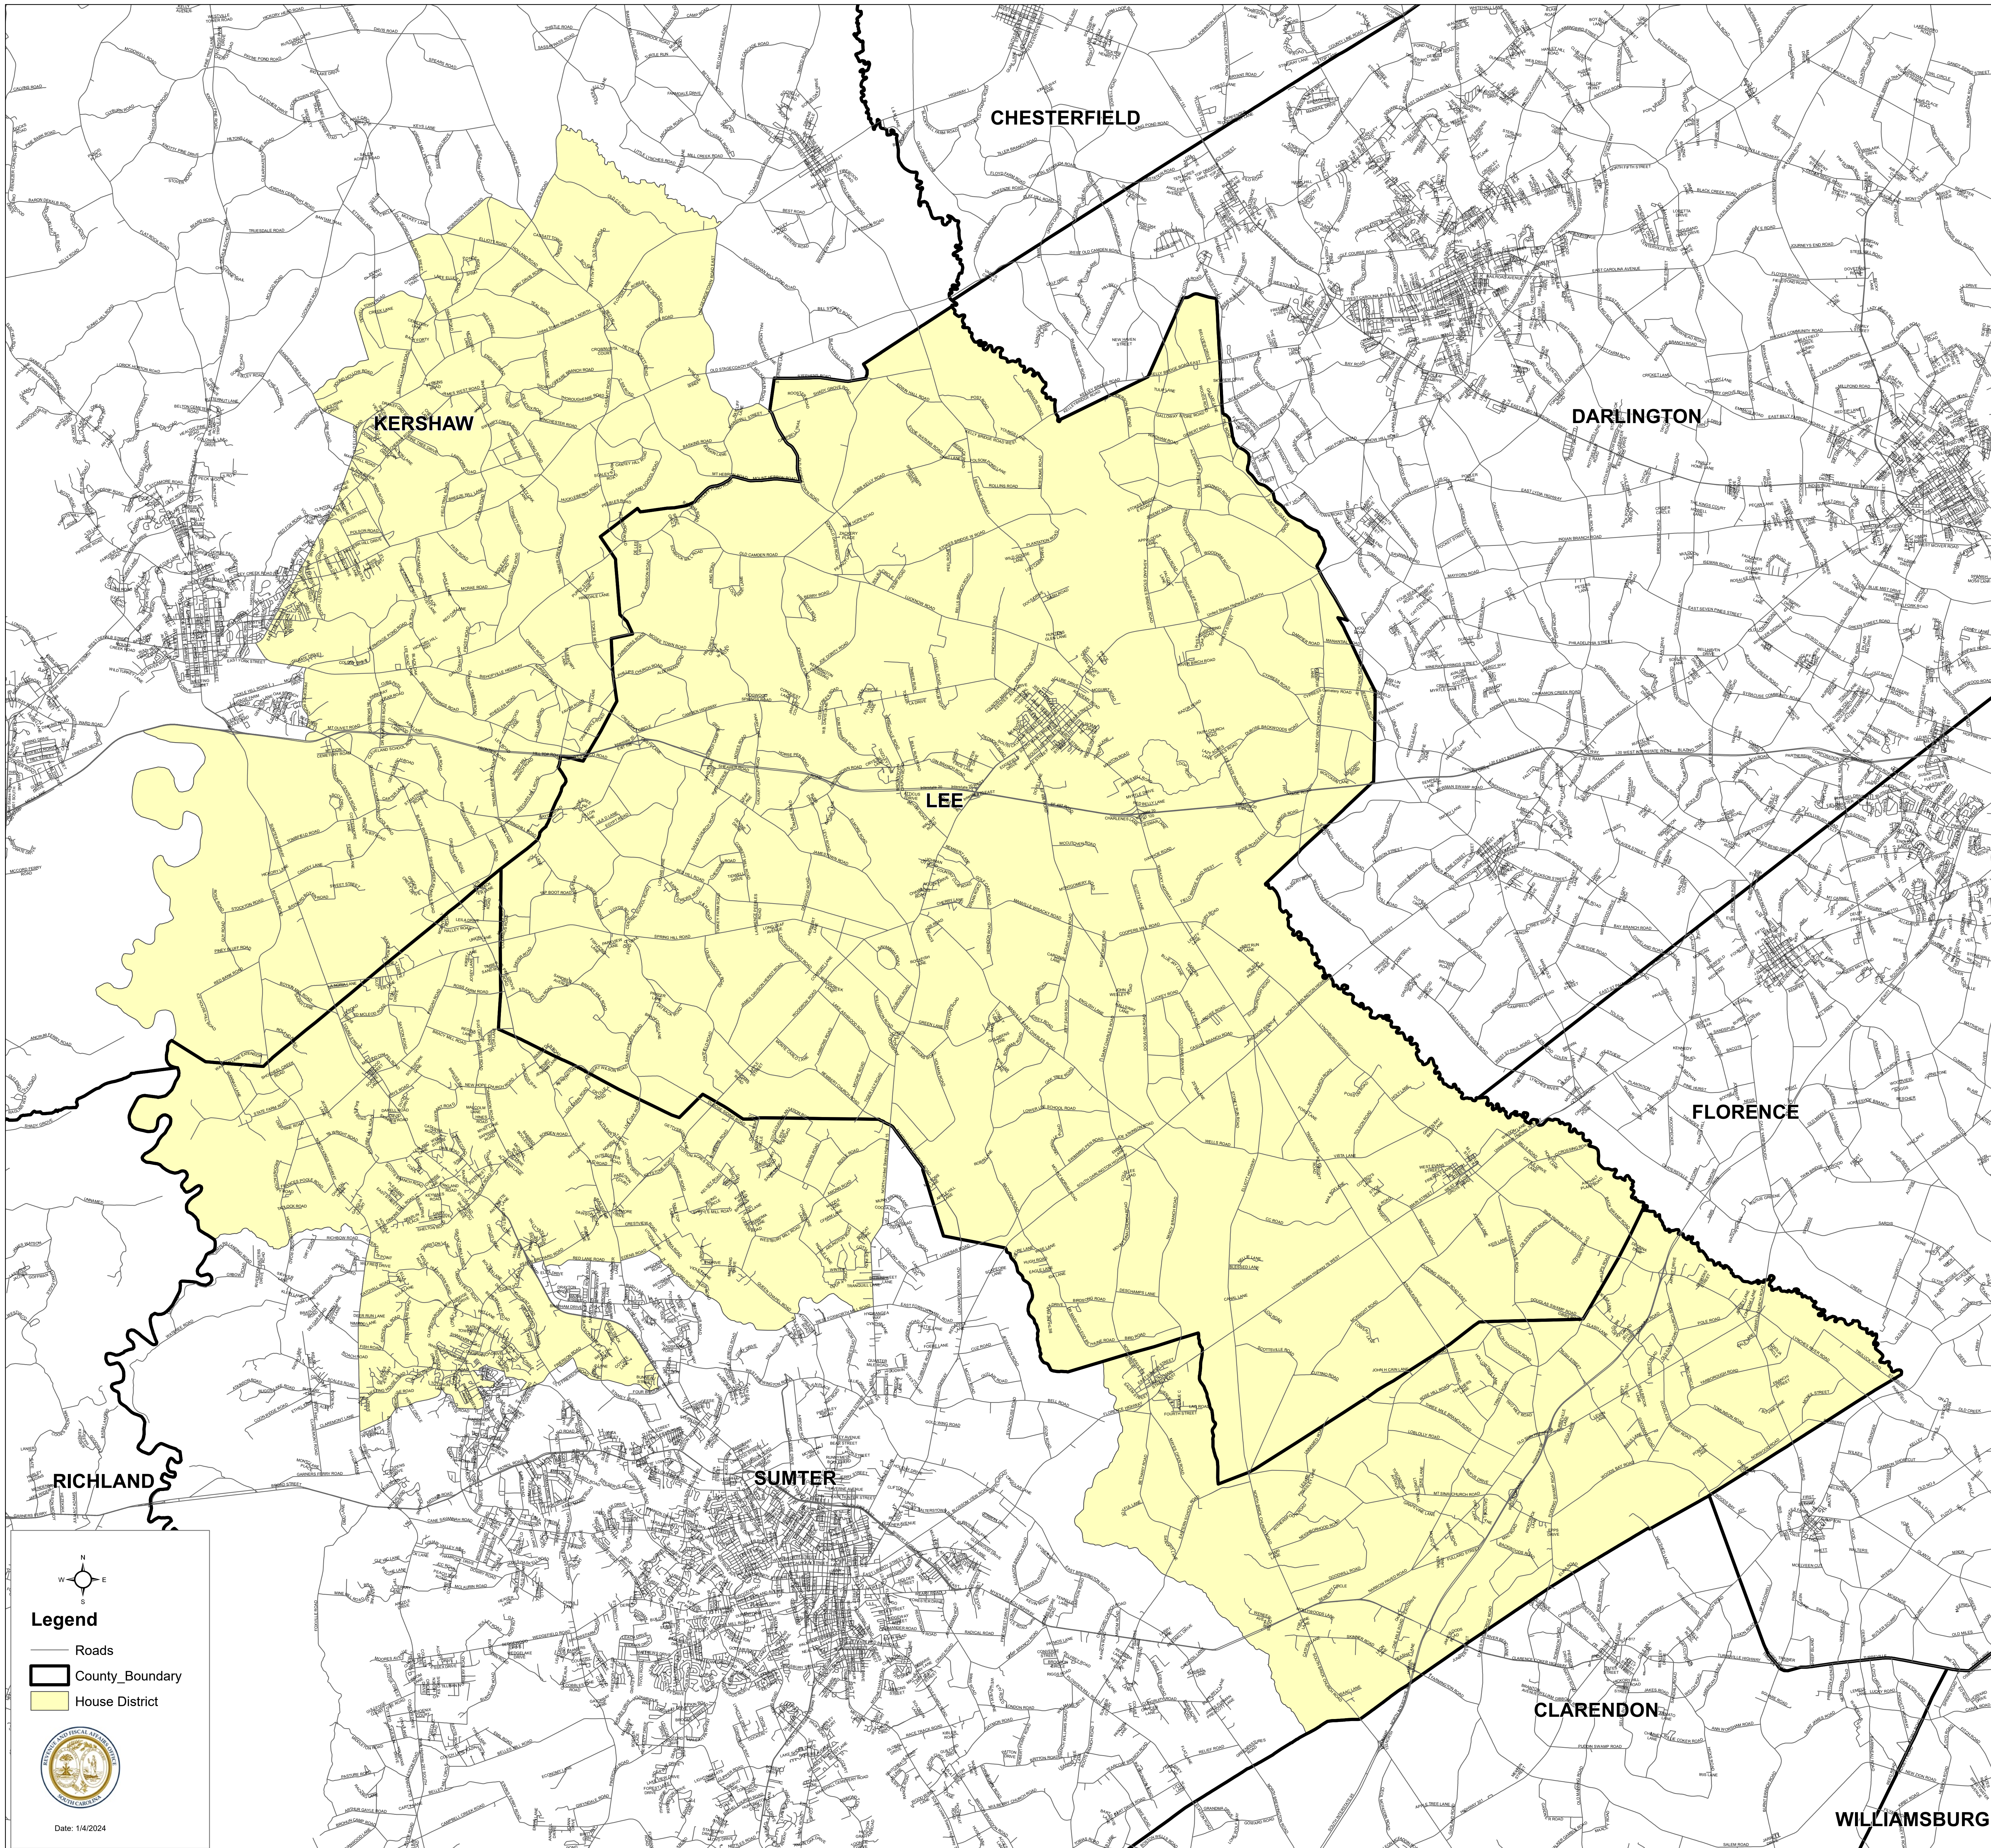

# South Carolina House District 50

S.1024

**Legend**

- Roads
- County\_Boundary
- House District

Date: 1/4/2024