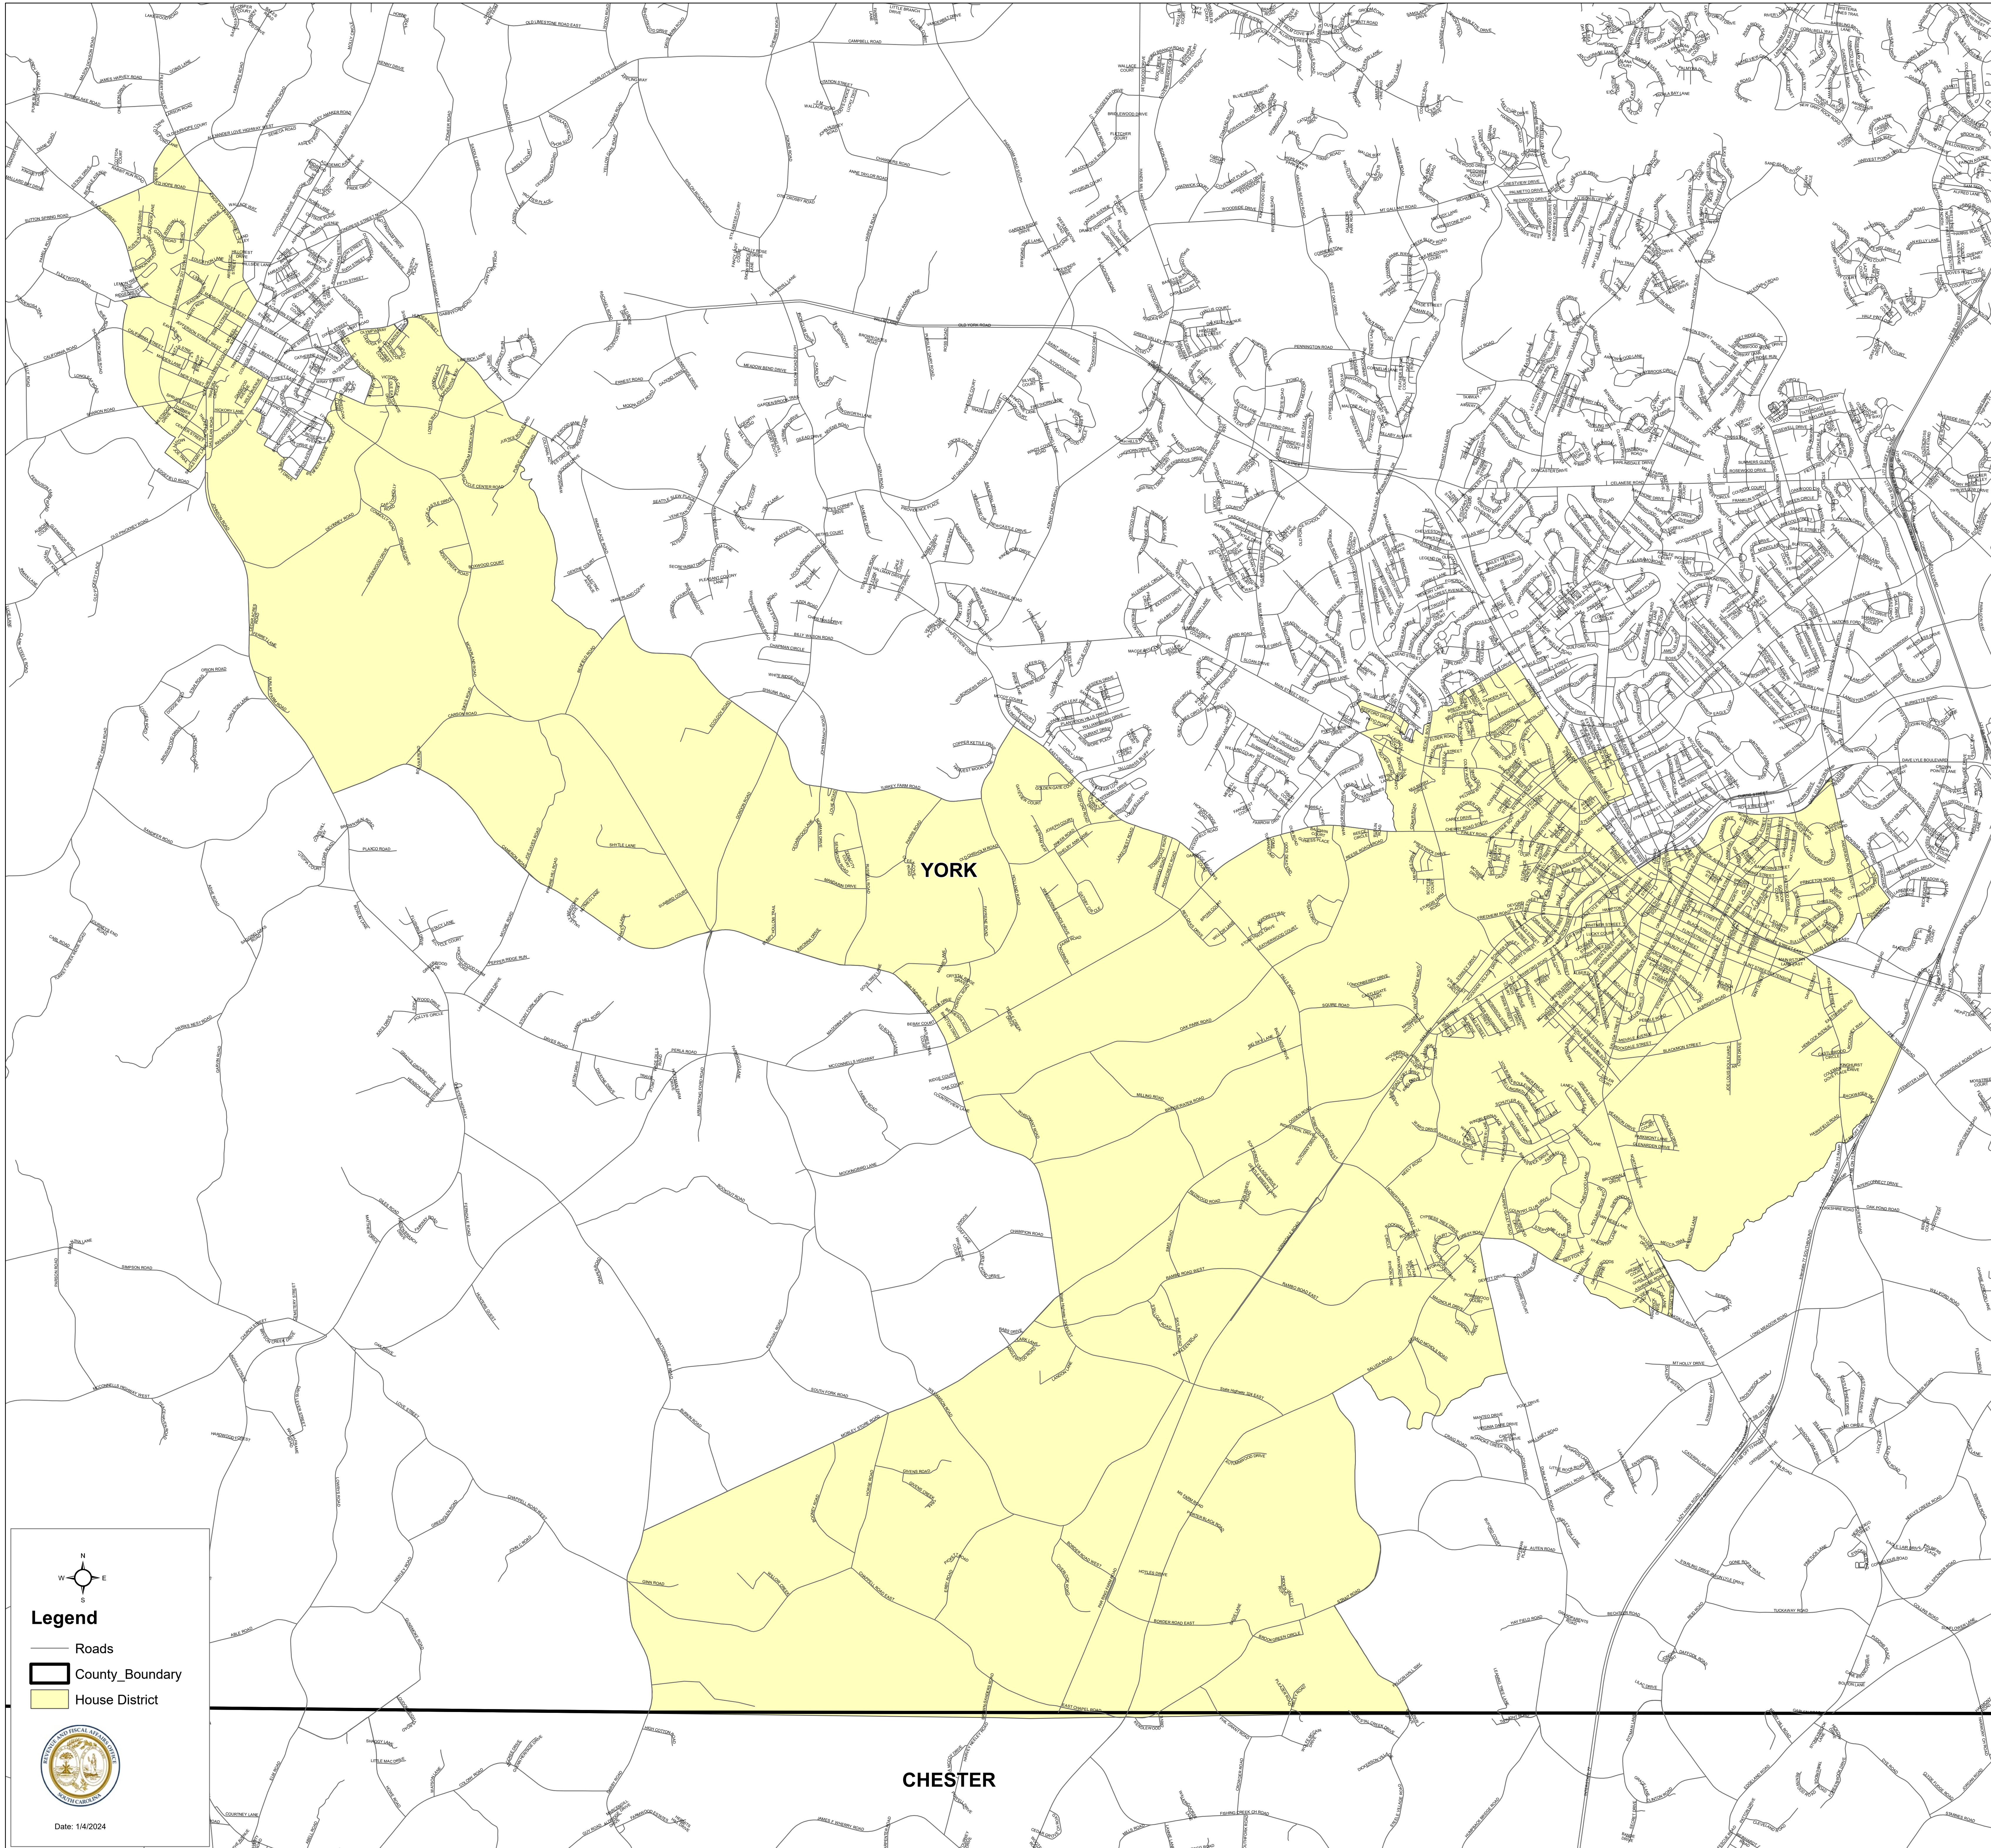

South Carolina House District 49

S.1024

Legend

- Roads
- ▭ County_Boundary
- ▭ House District

Date: 1/4/2024