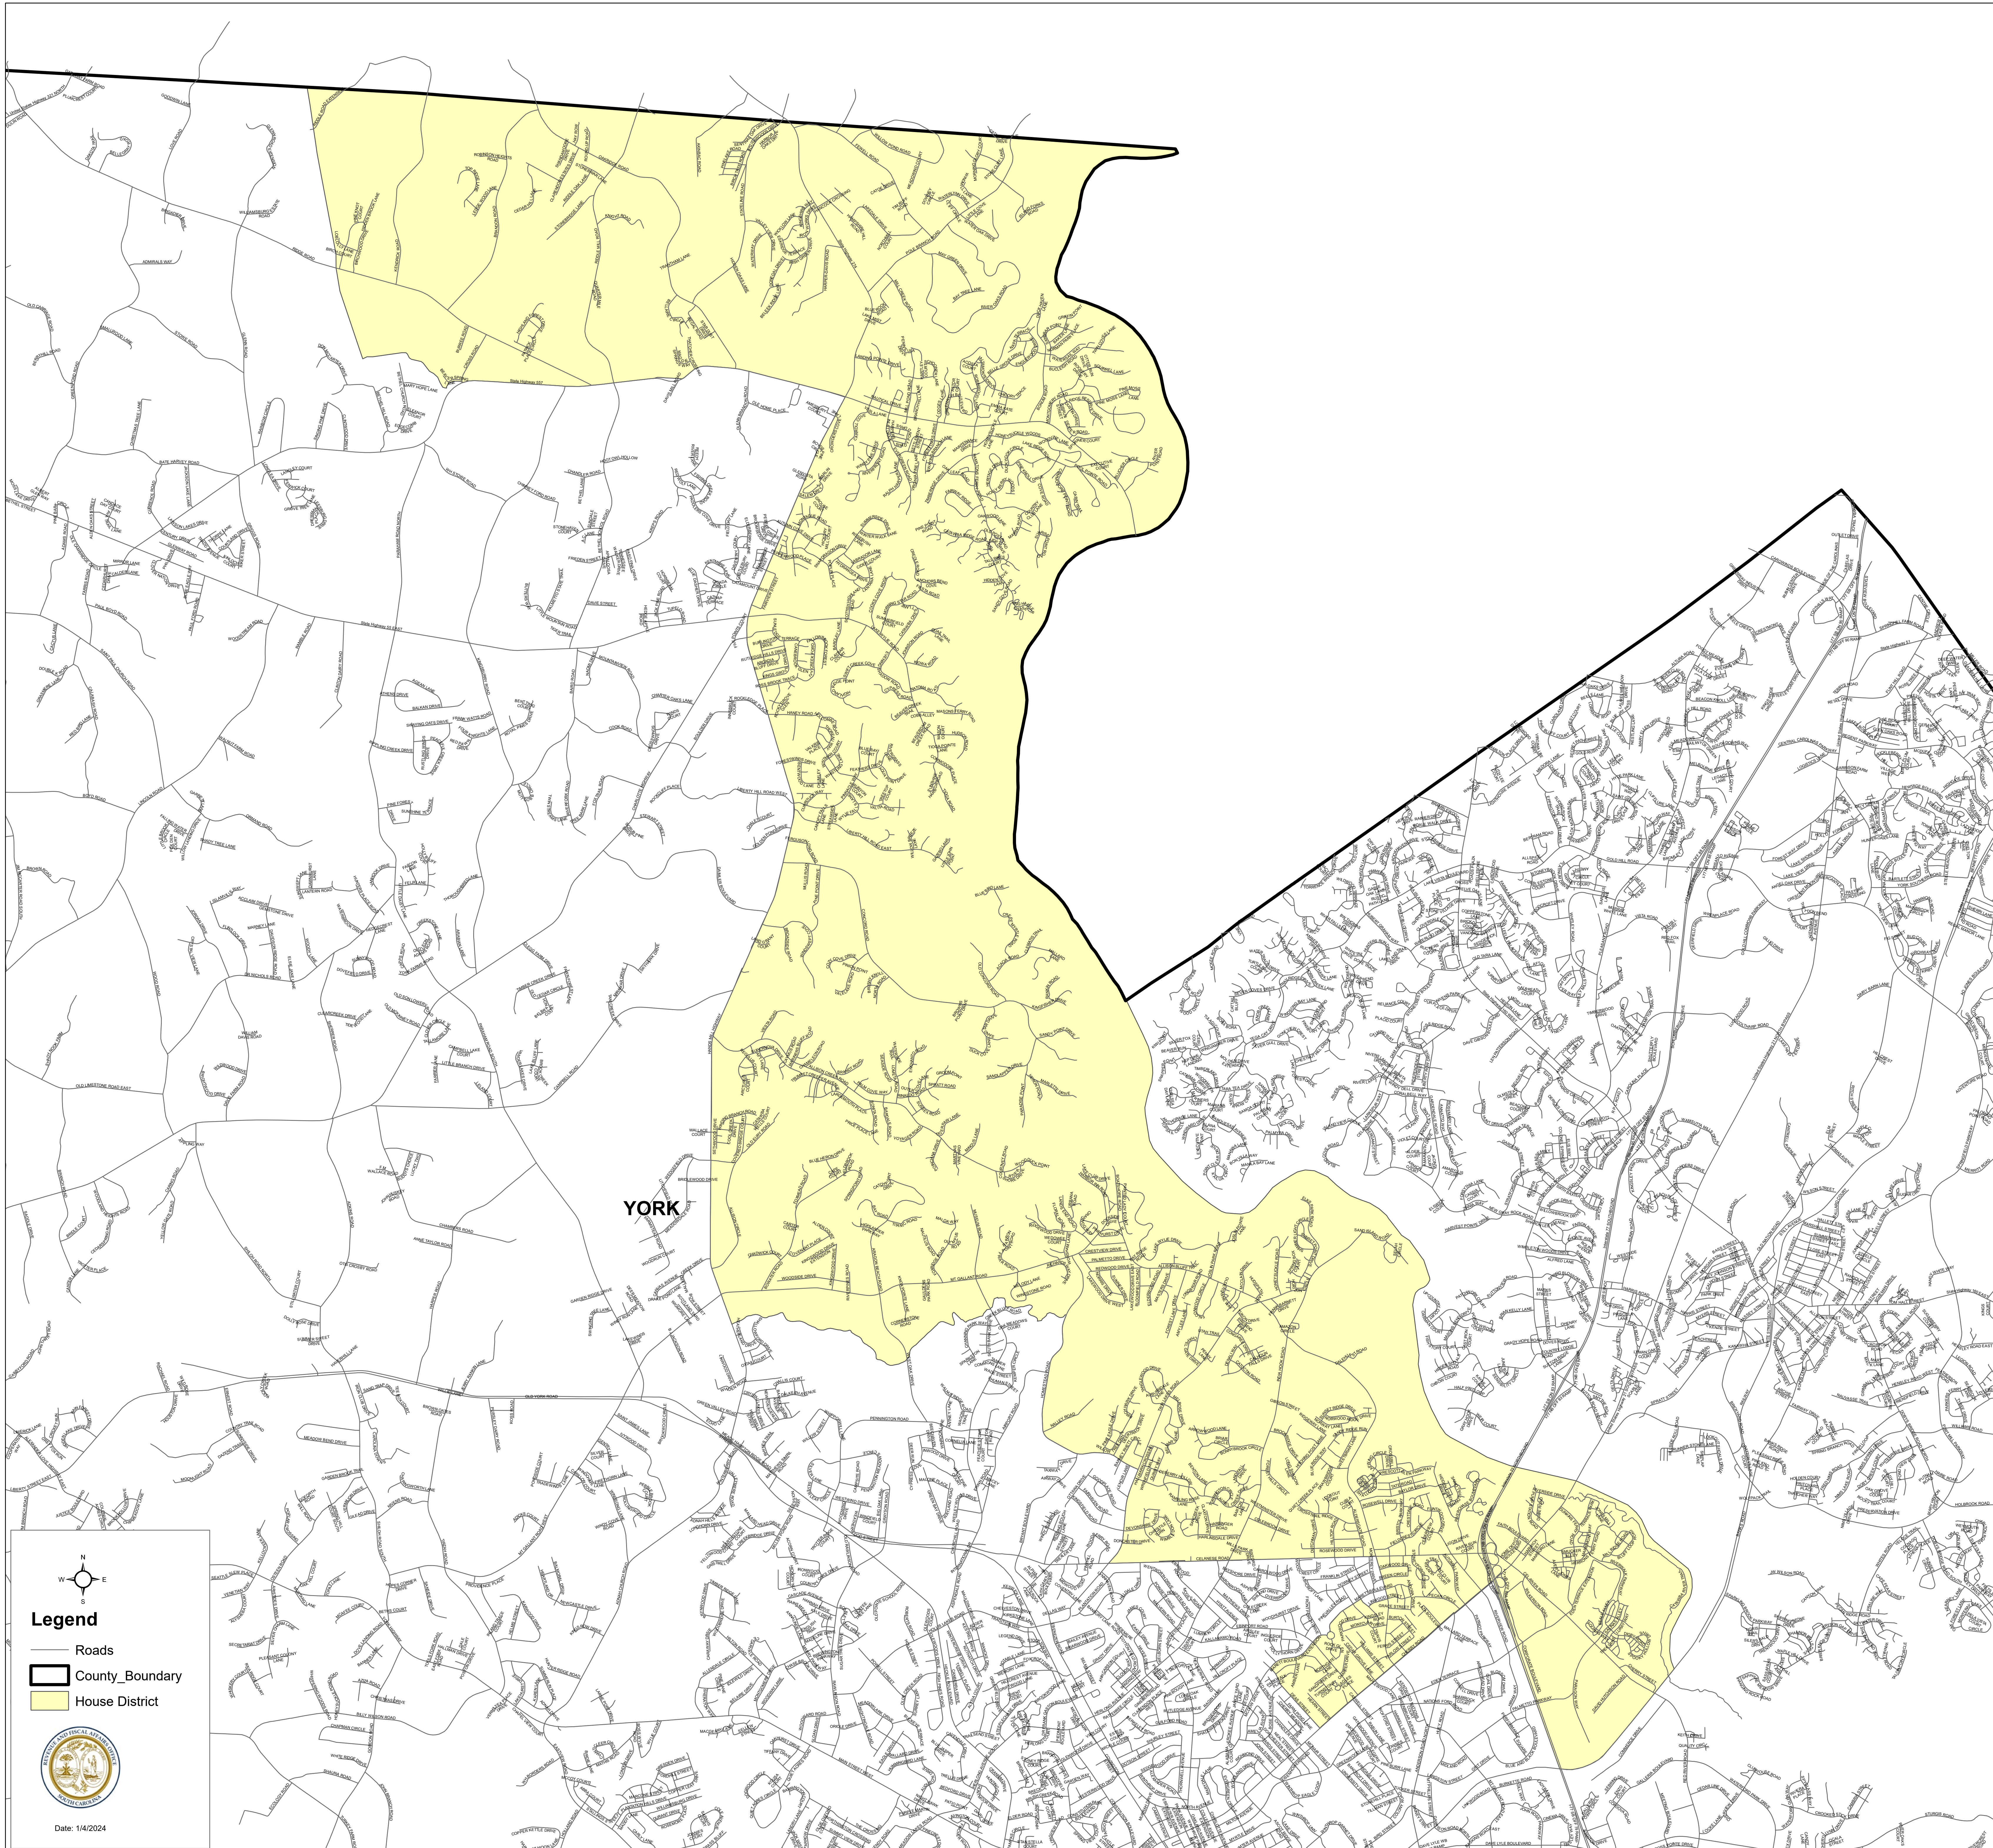

South Carolina House District 48

S.1024

Legend
— Roads
— County_Boundary
— House District

Date: 1/4/2024