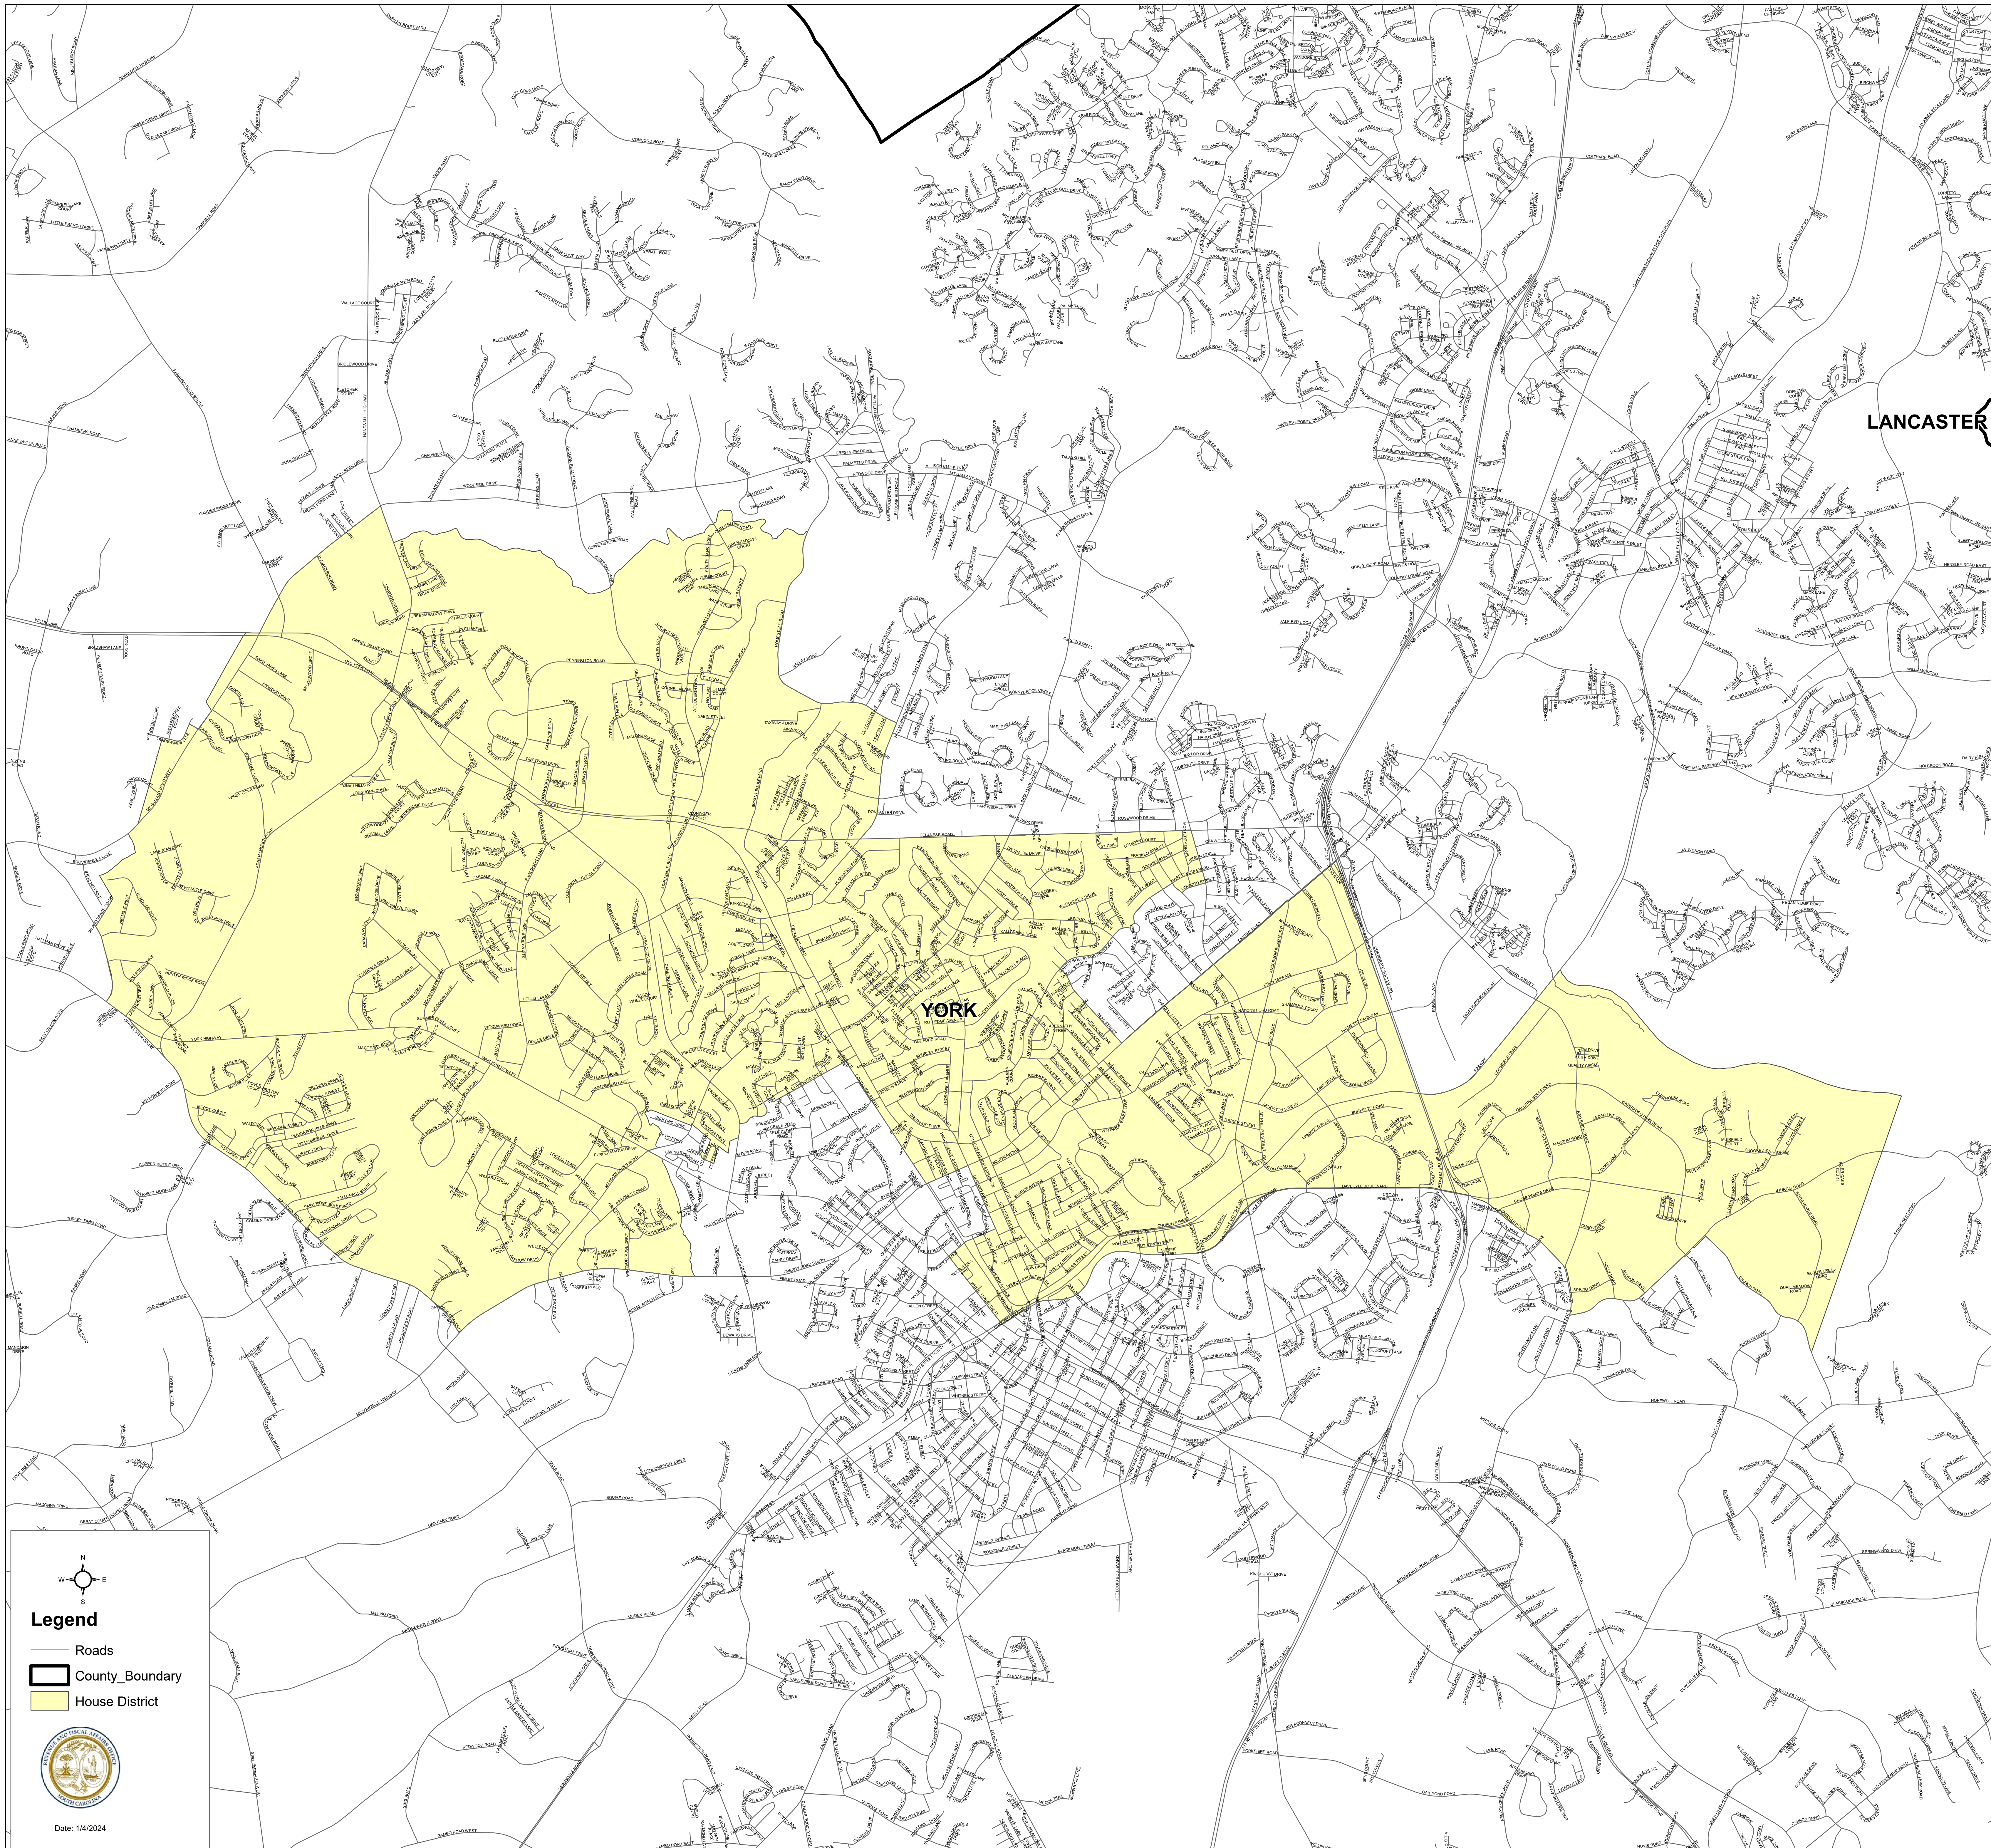

South Carolina House District 46

S.1024

Legend
— Roads
▭ County_Boundary
▭ House District

Date: 1/4/2024