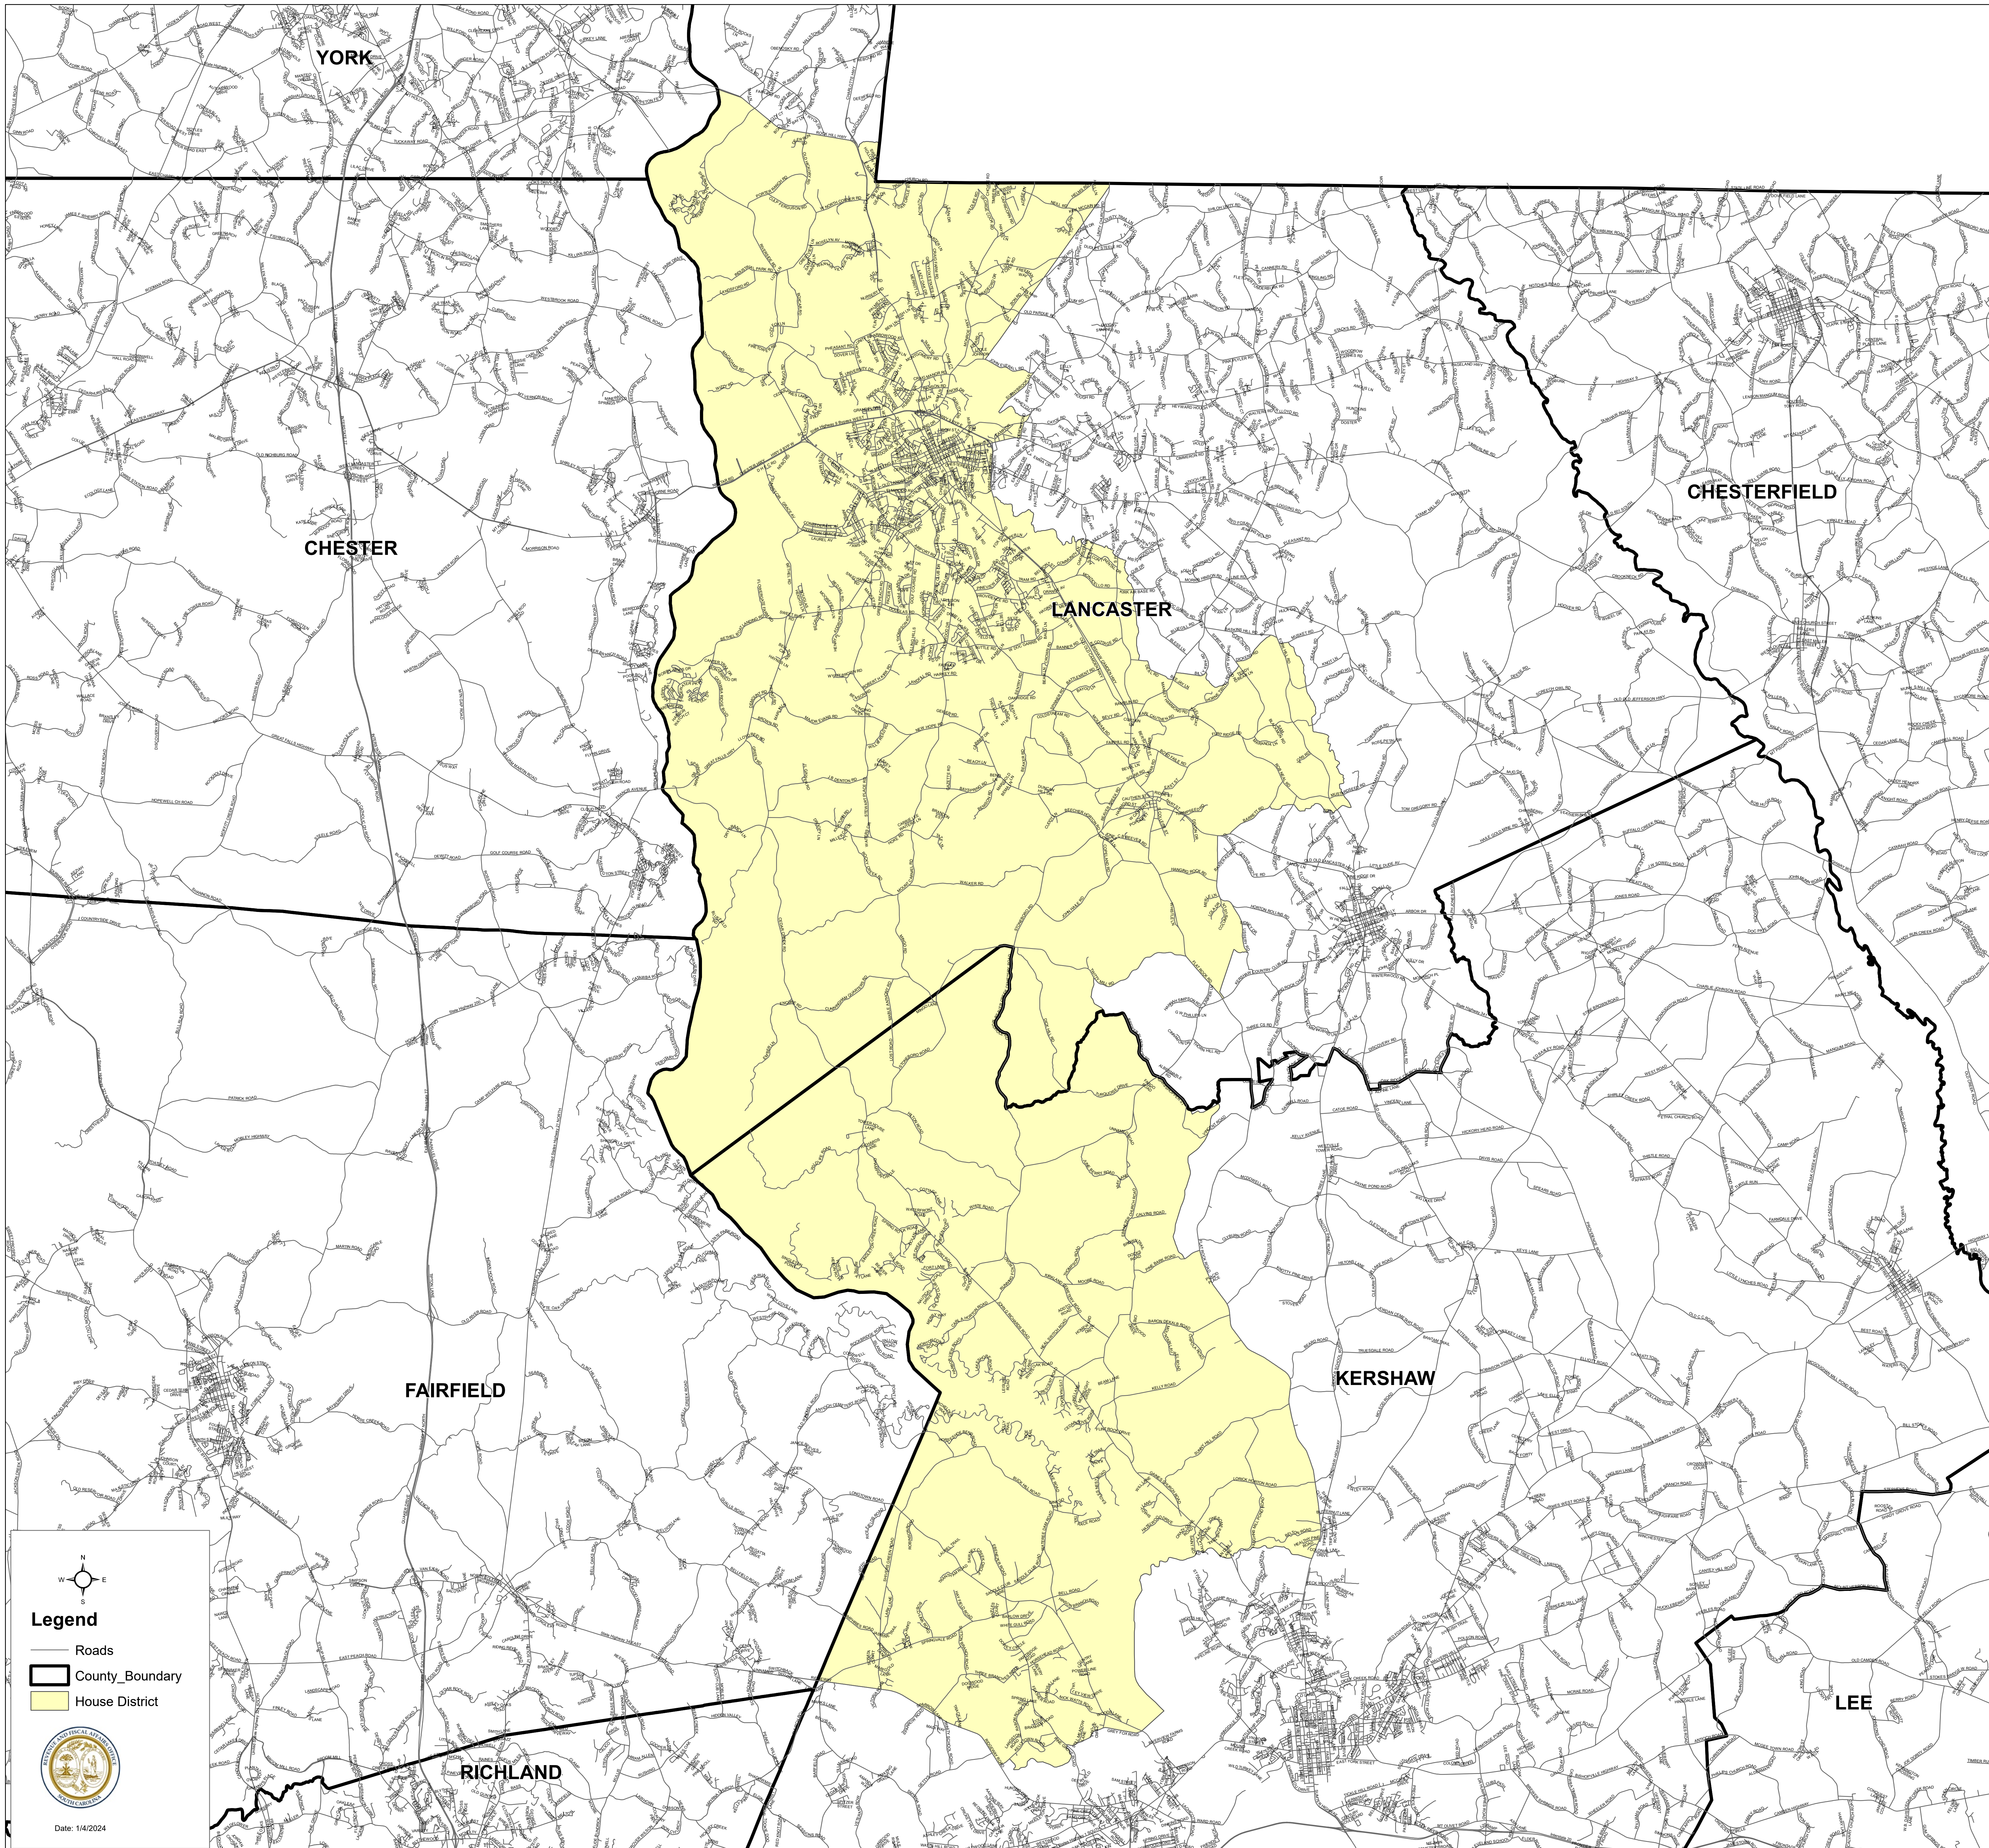

South Carolina House District 45

S.1024

Legend

- Roads
- County_Boundary
- House District

Date: 1/4/2024