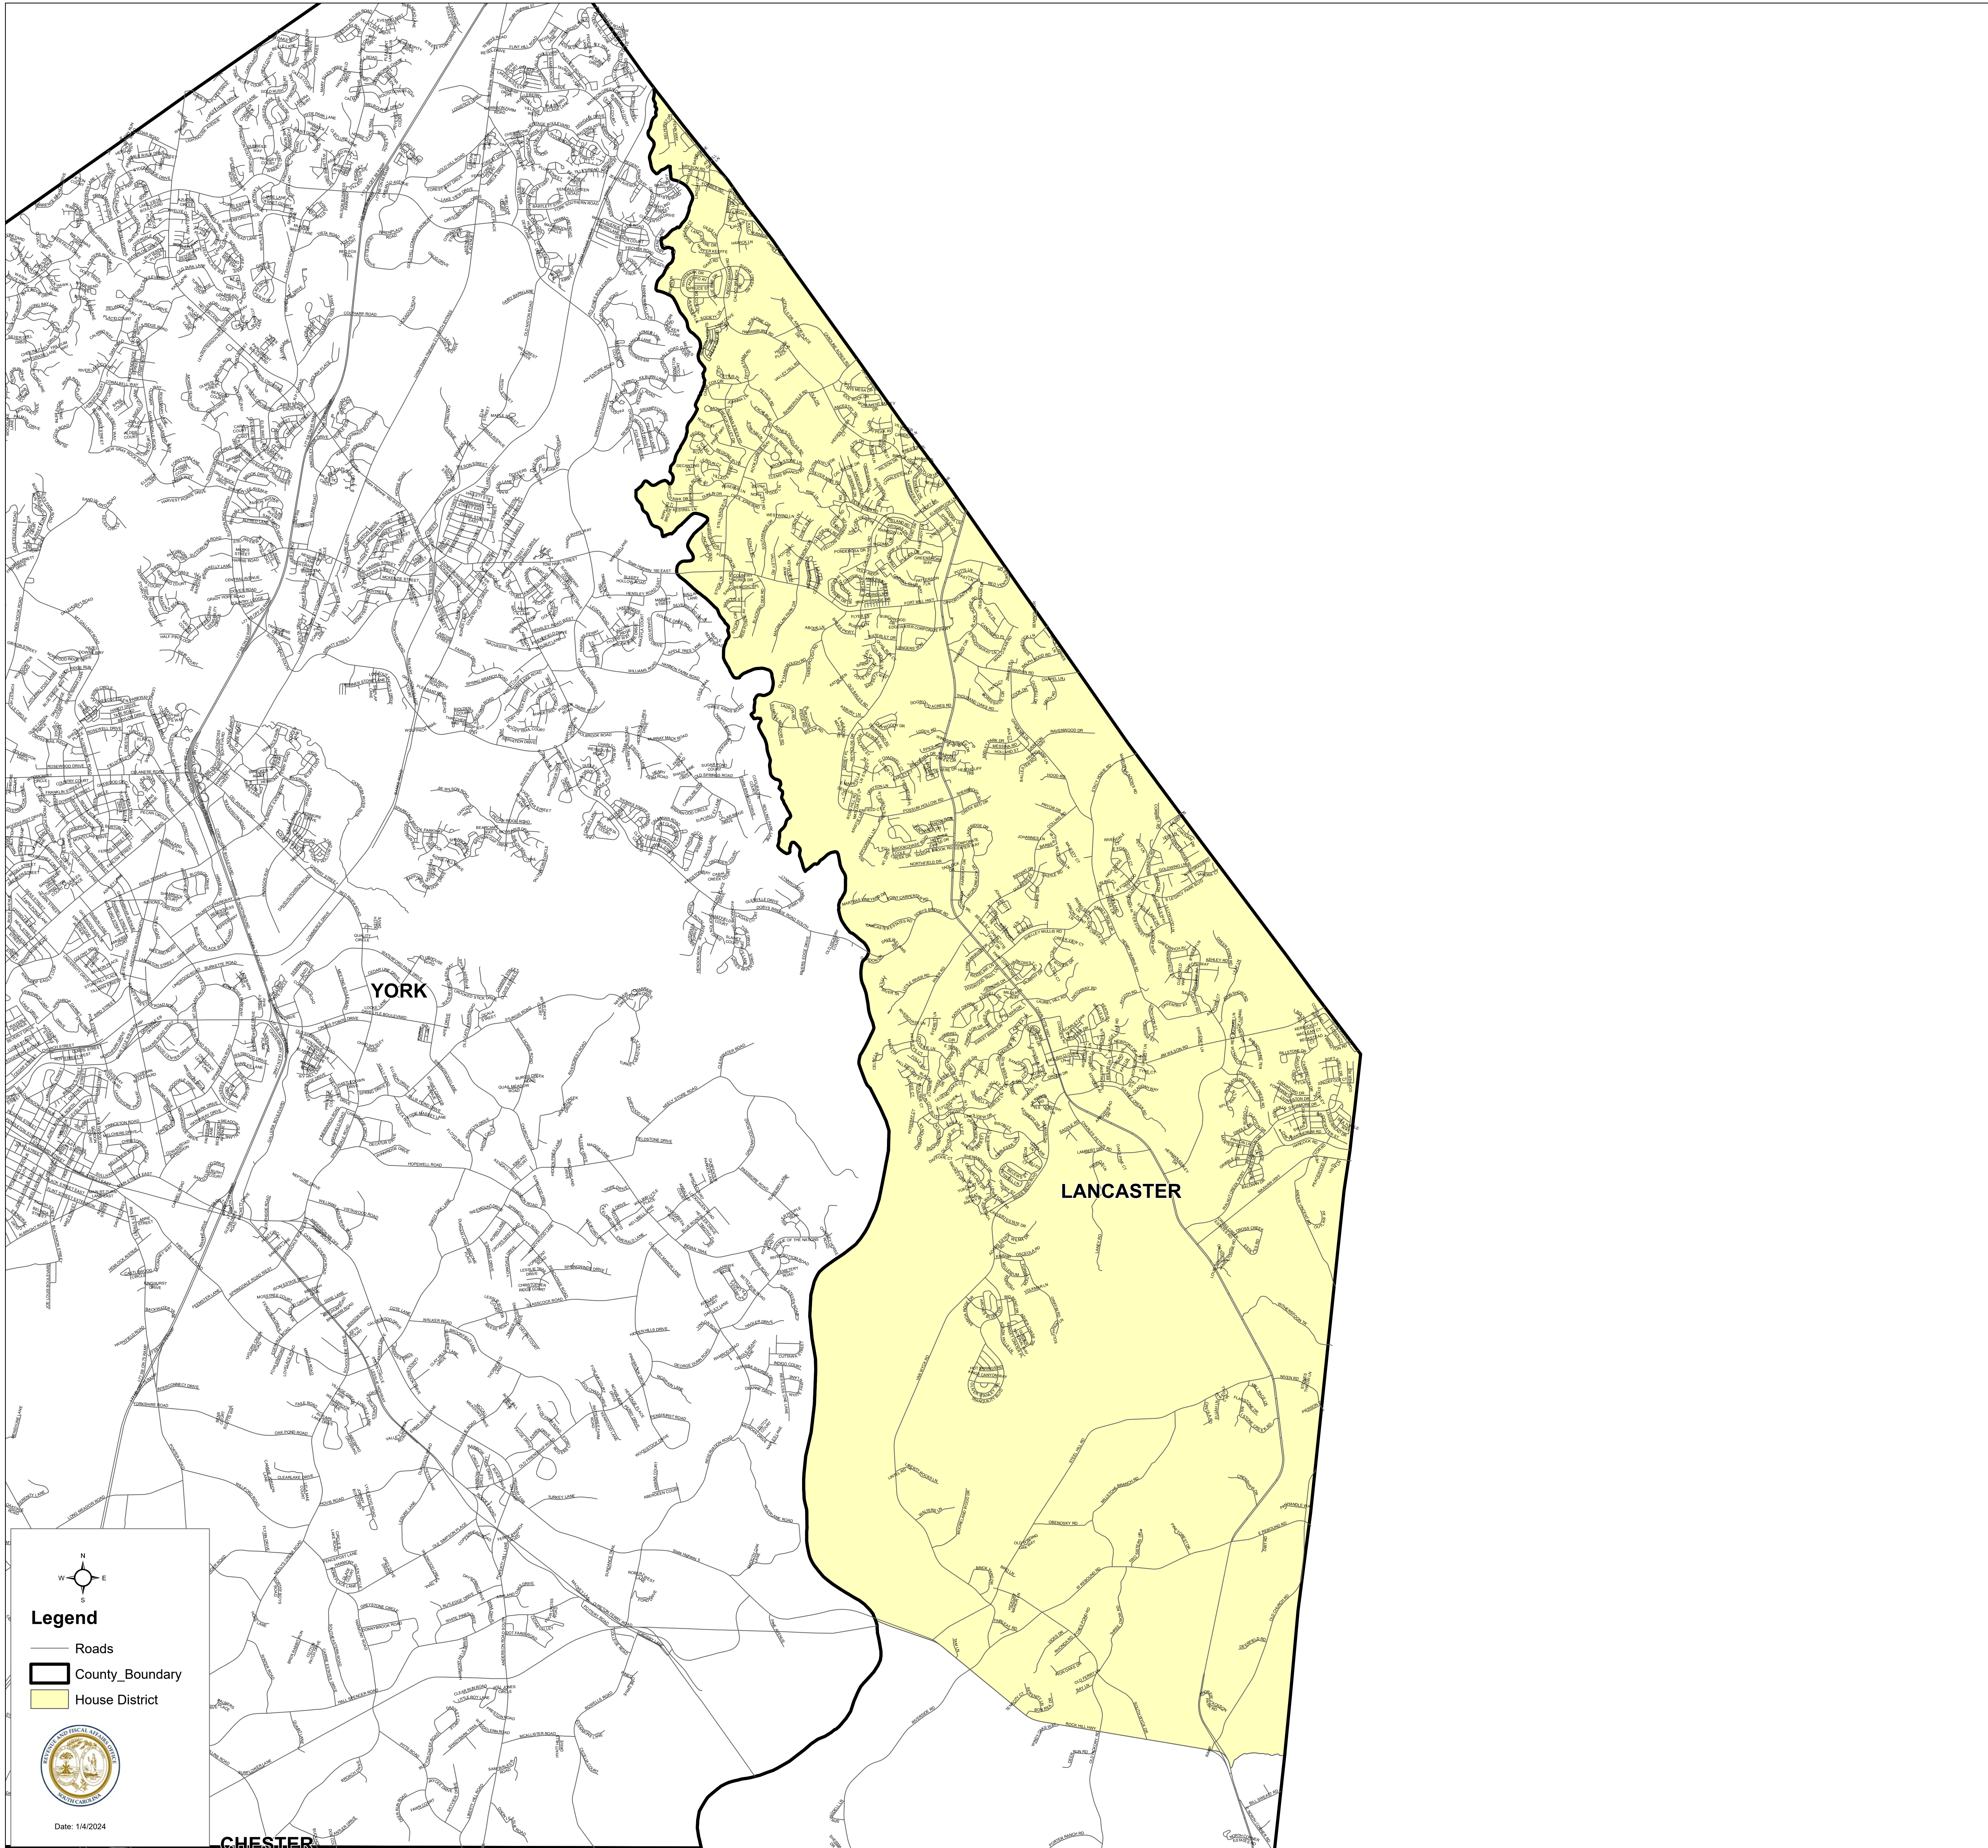

South Carolina House District 44

S.1024

Legend

- Roads
- ▬ County_Boundary
- House District

Date: 1/4/2024

CHESTER