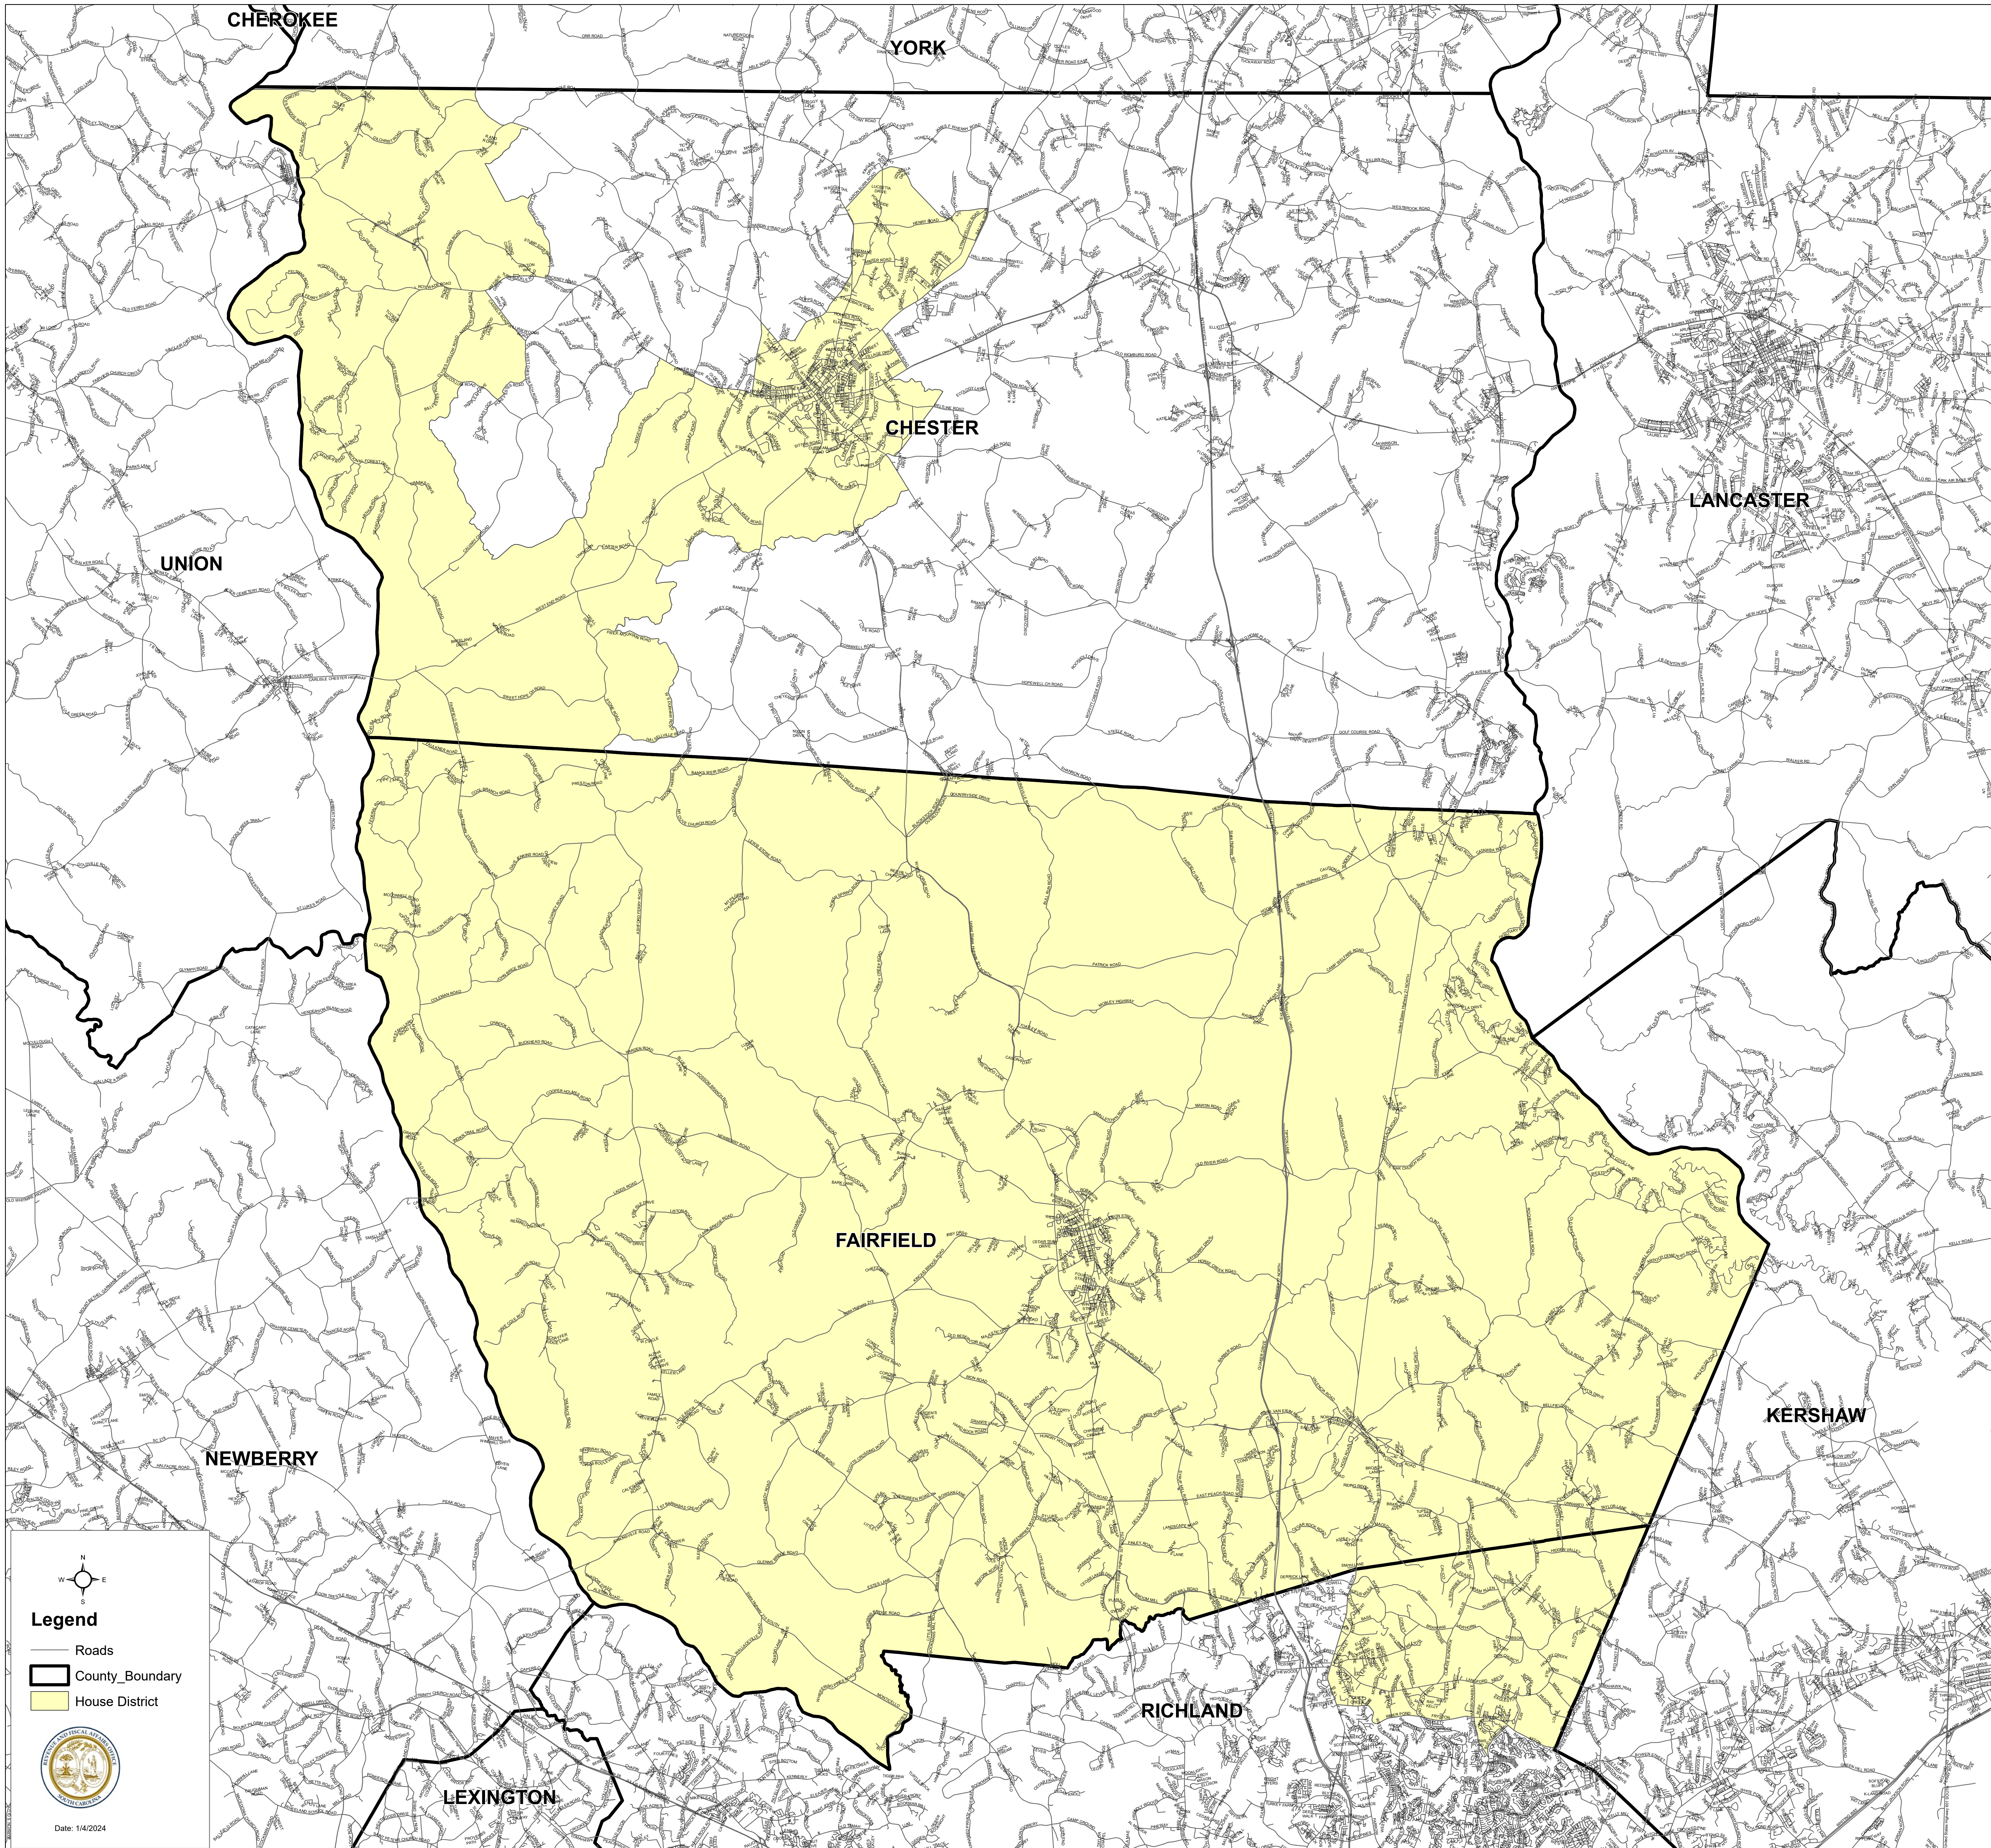

# South Carolina House District 41

S.1024

**Legend**

- Roads
- County\_Boundary
- House District

Date: 1/4/2024