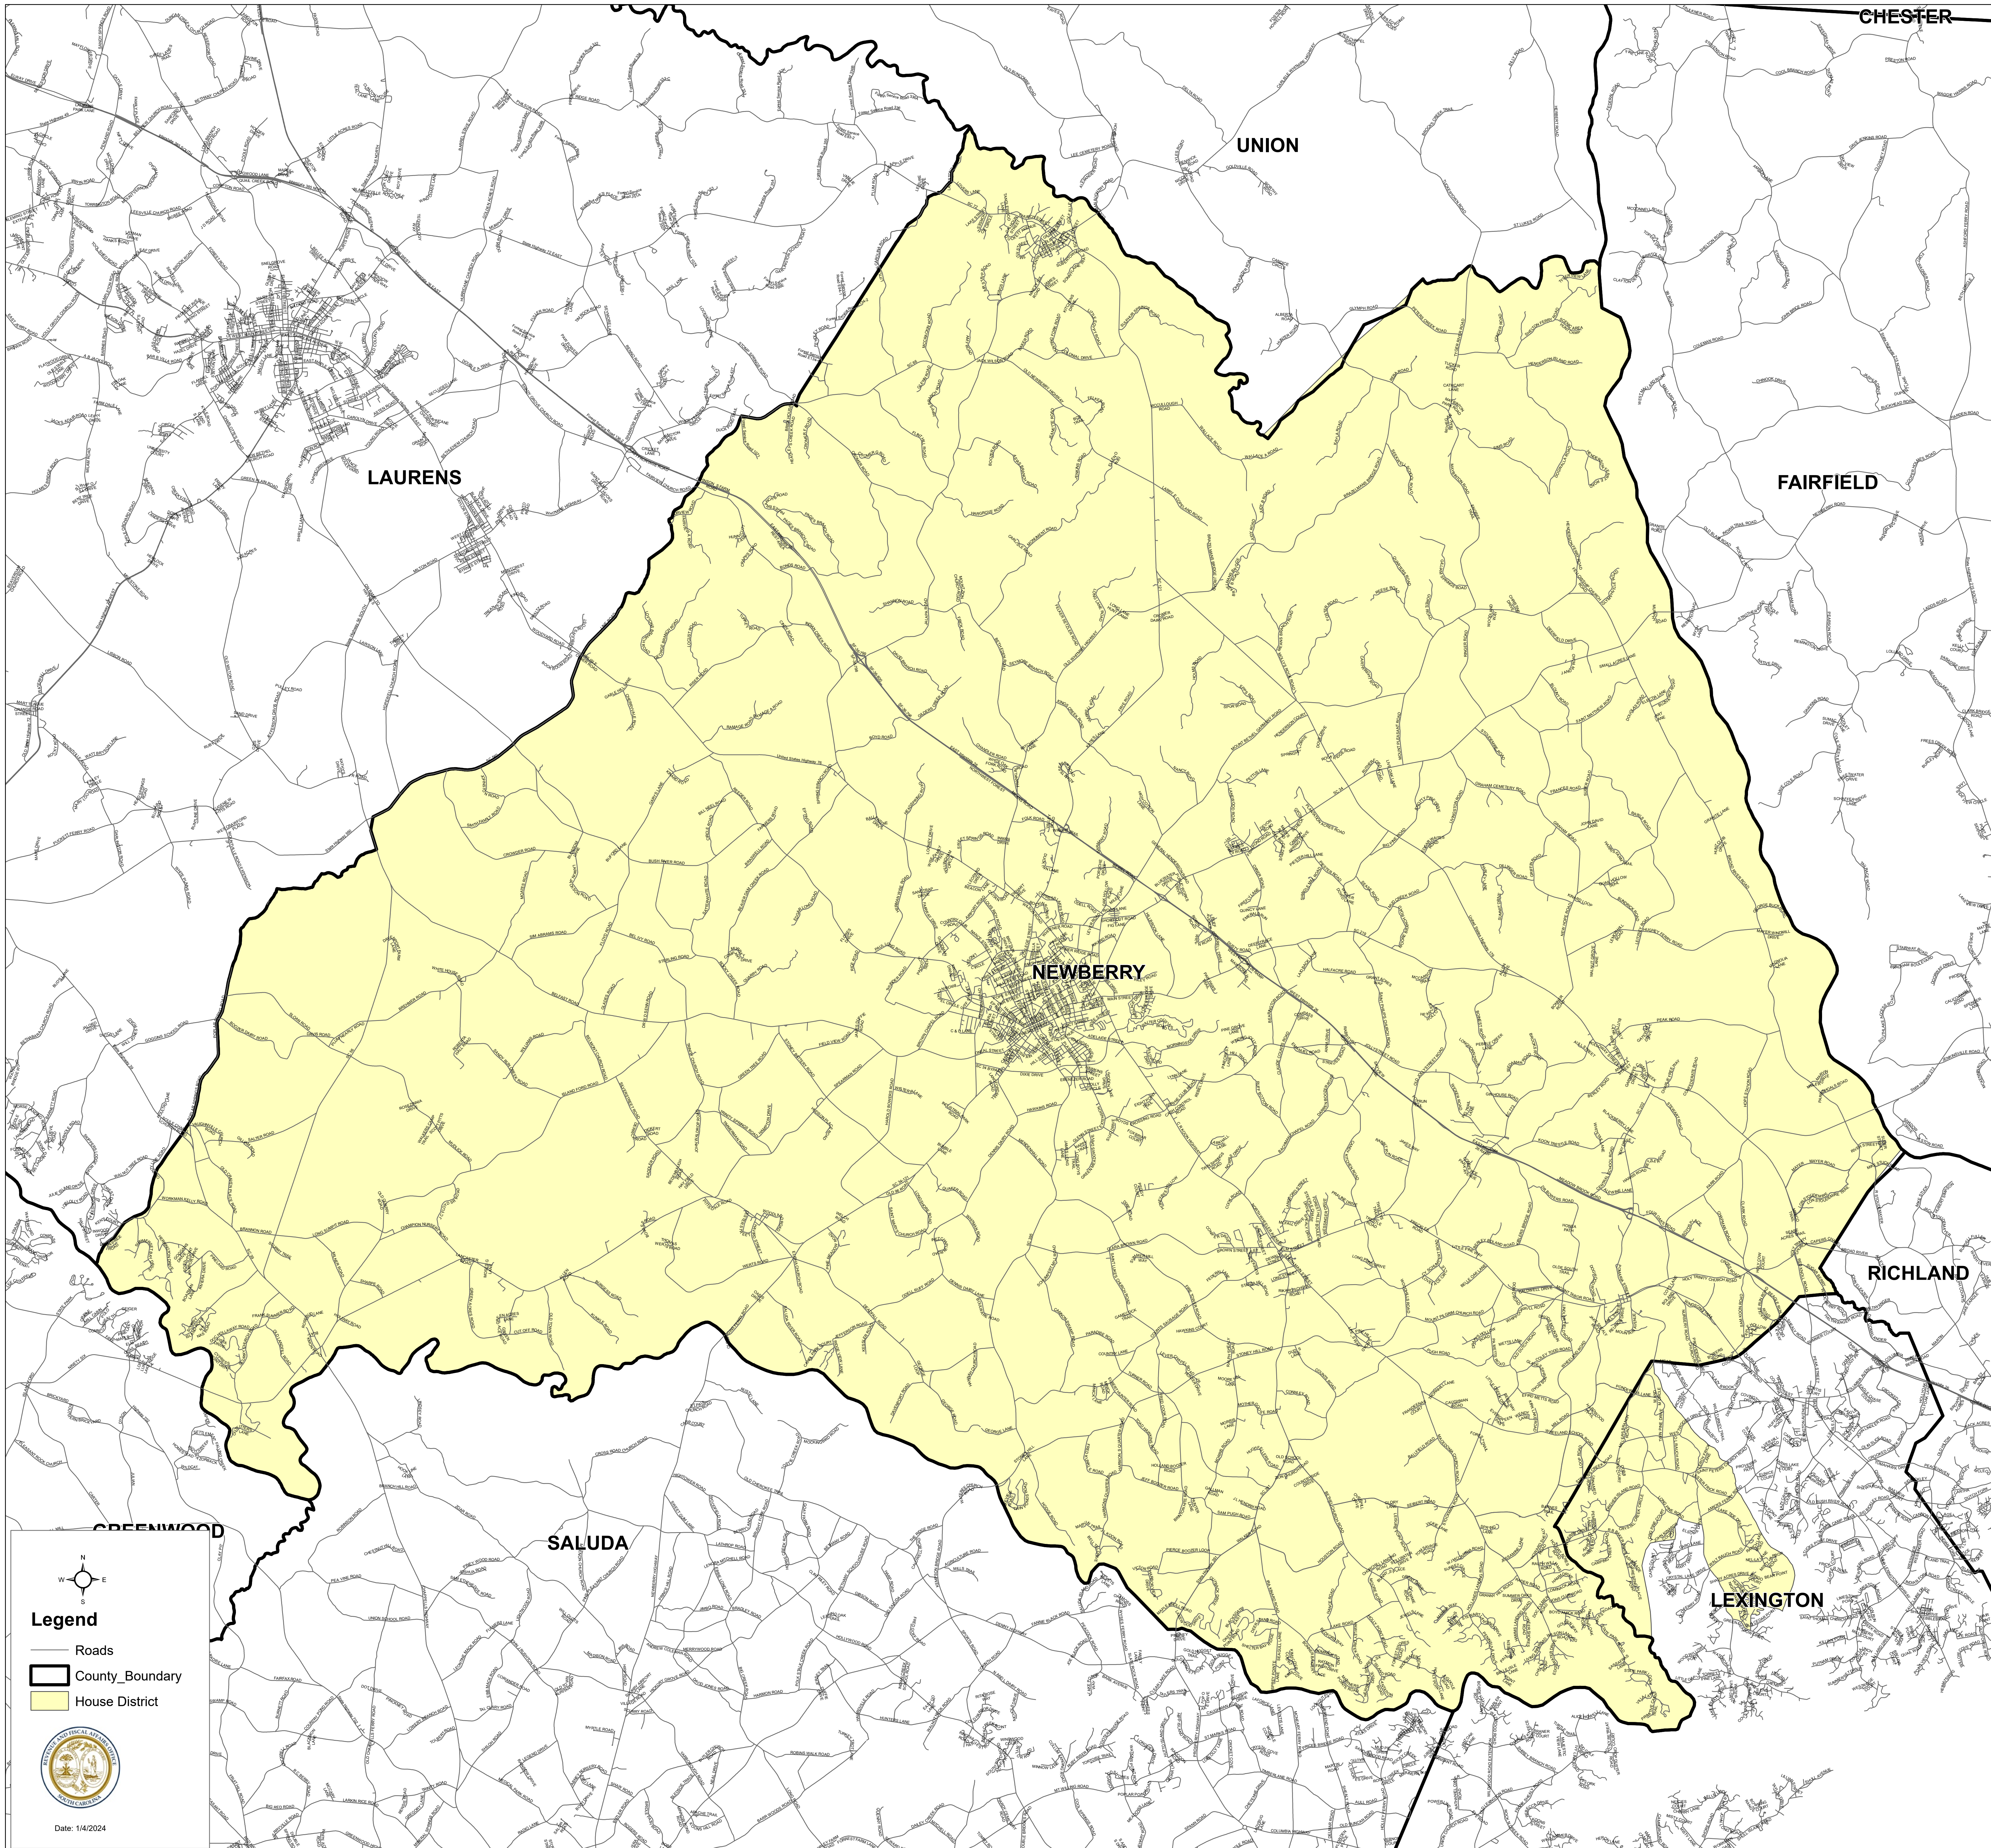

South Carolina House District 40

S.1024

Legend

- Roads
- County_Boundary
- House District

Date: 1/4/2024