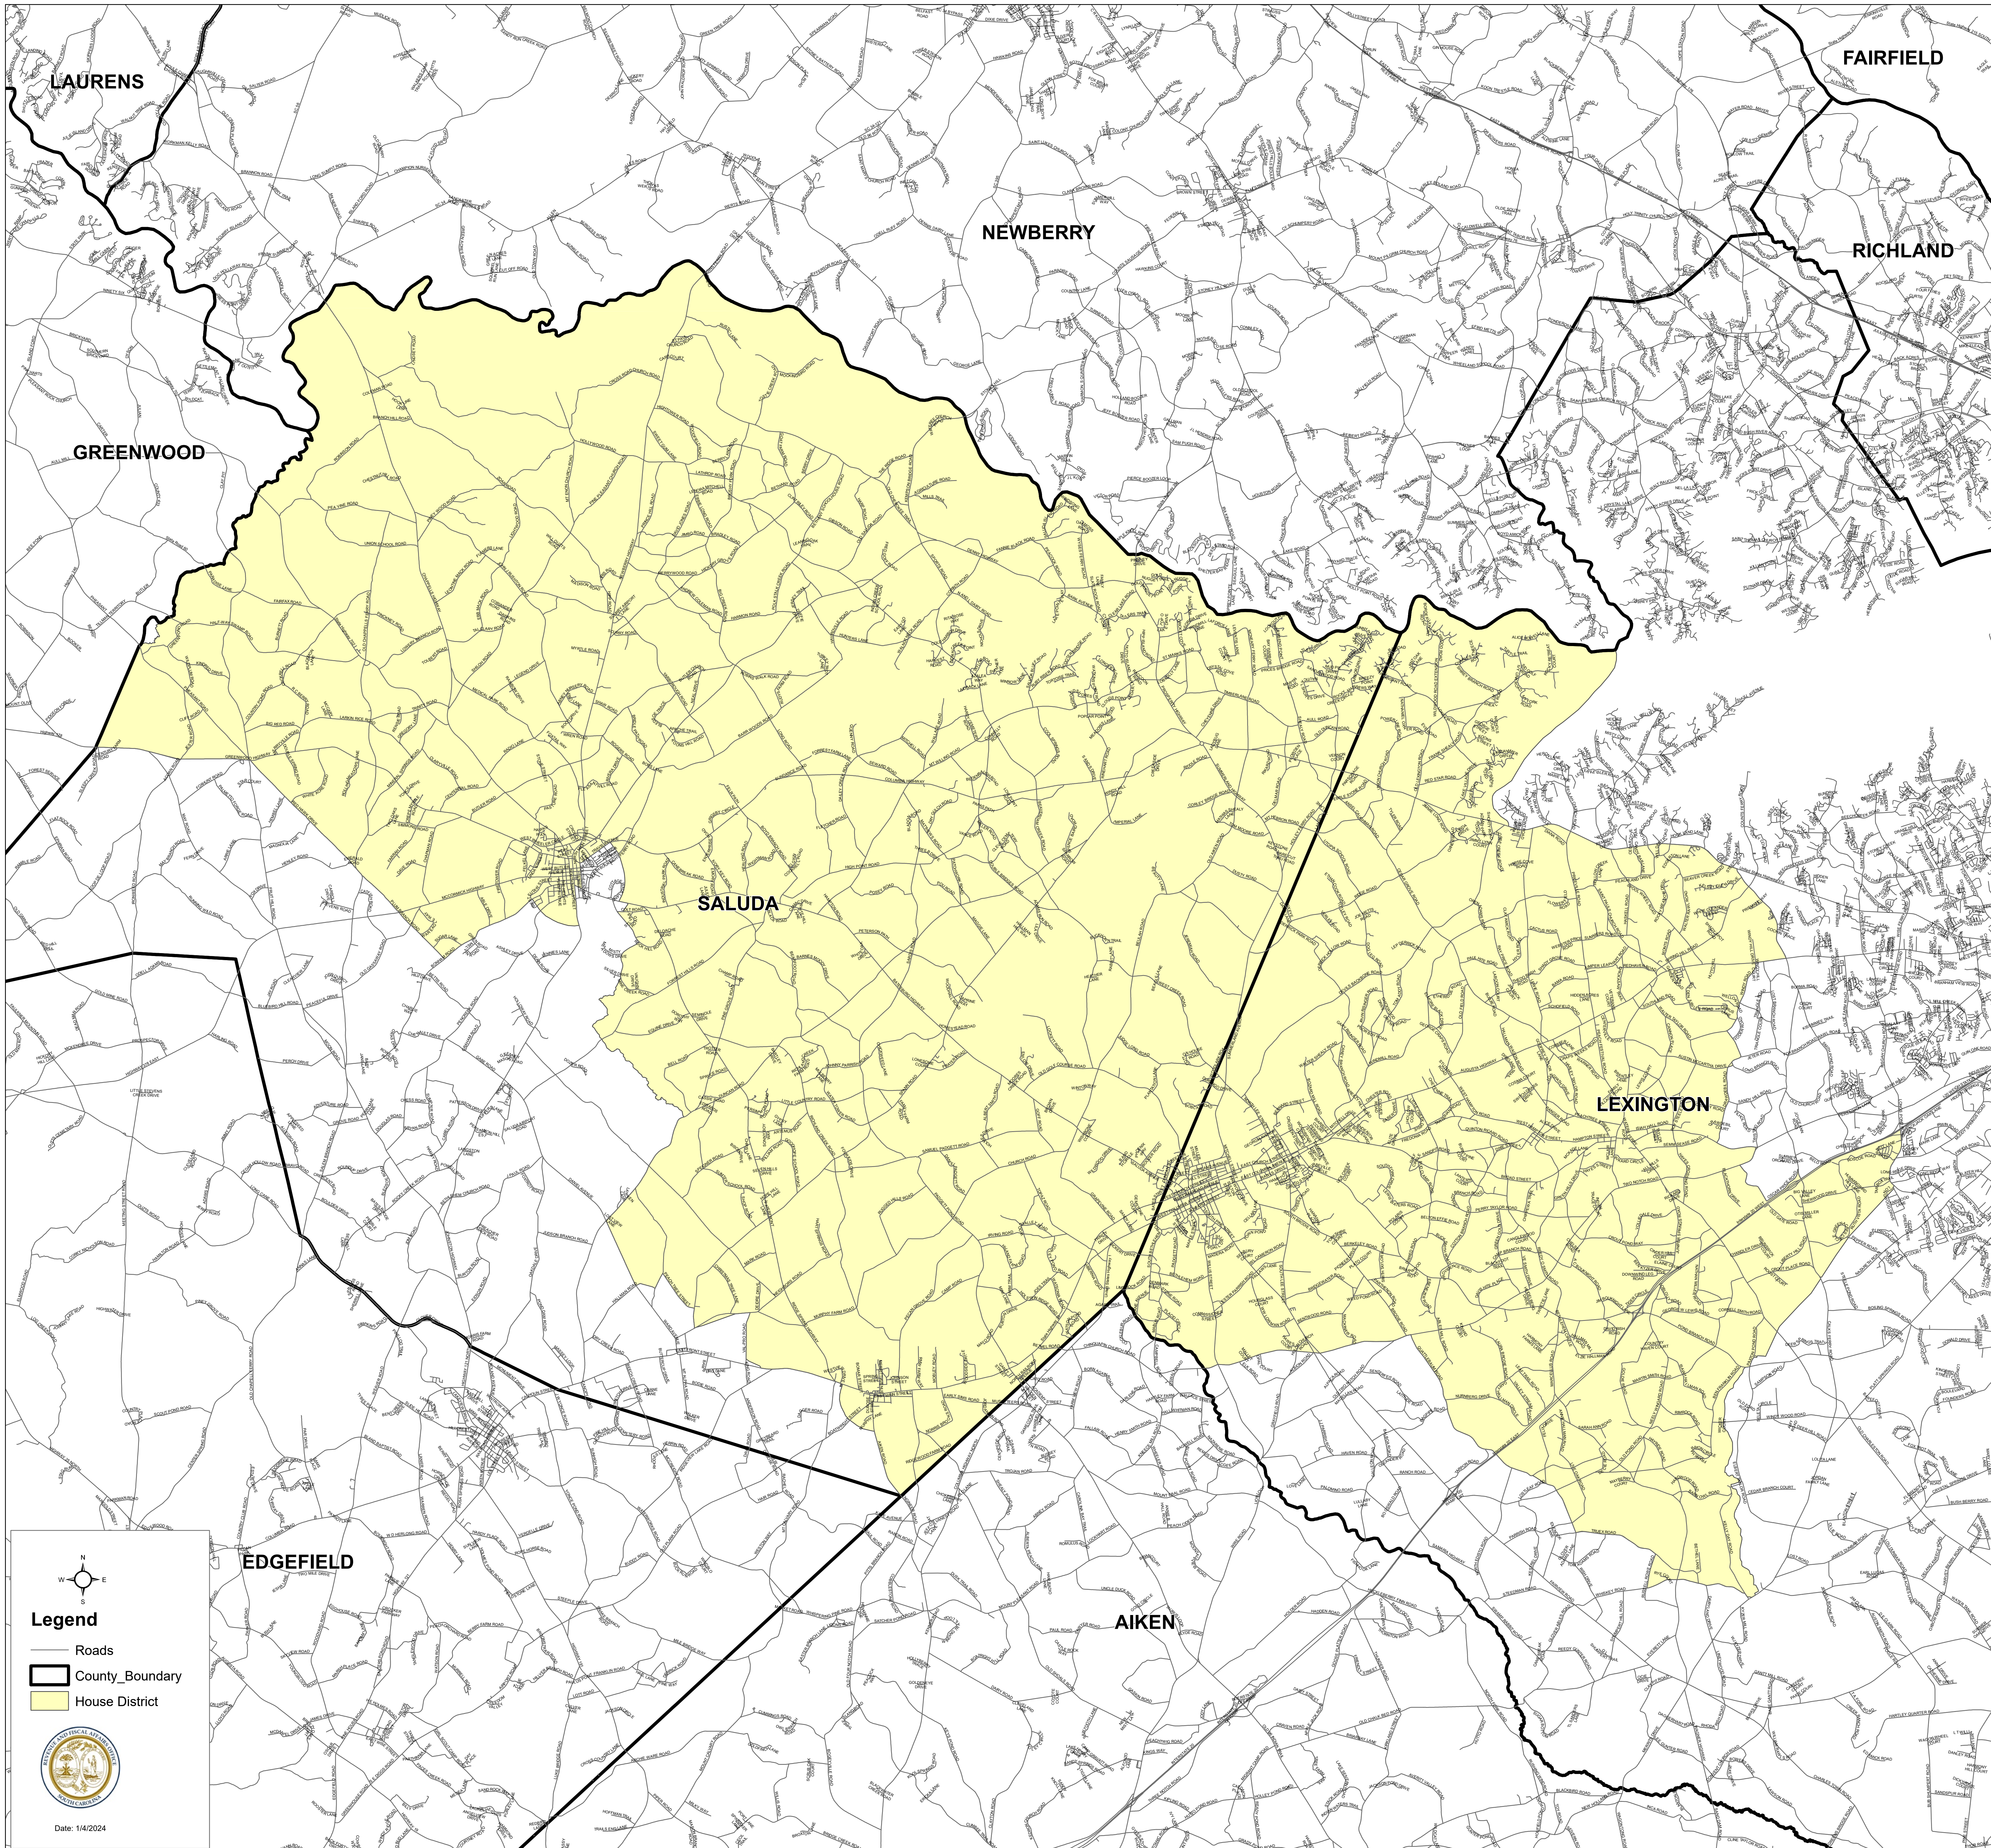

South Carolina House District 39

S.1024

Legend

- Roads
- County_Boundary
- House District

Date: 1/4/2024