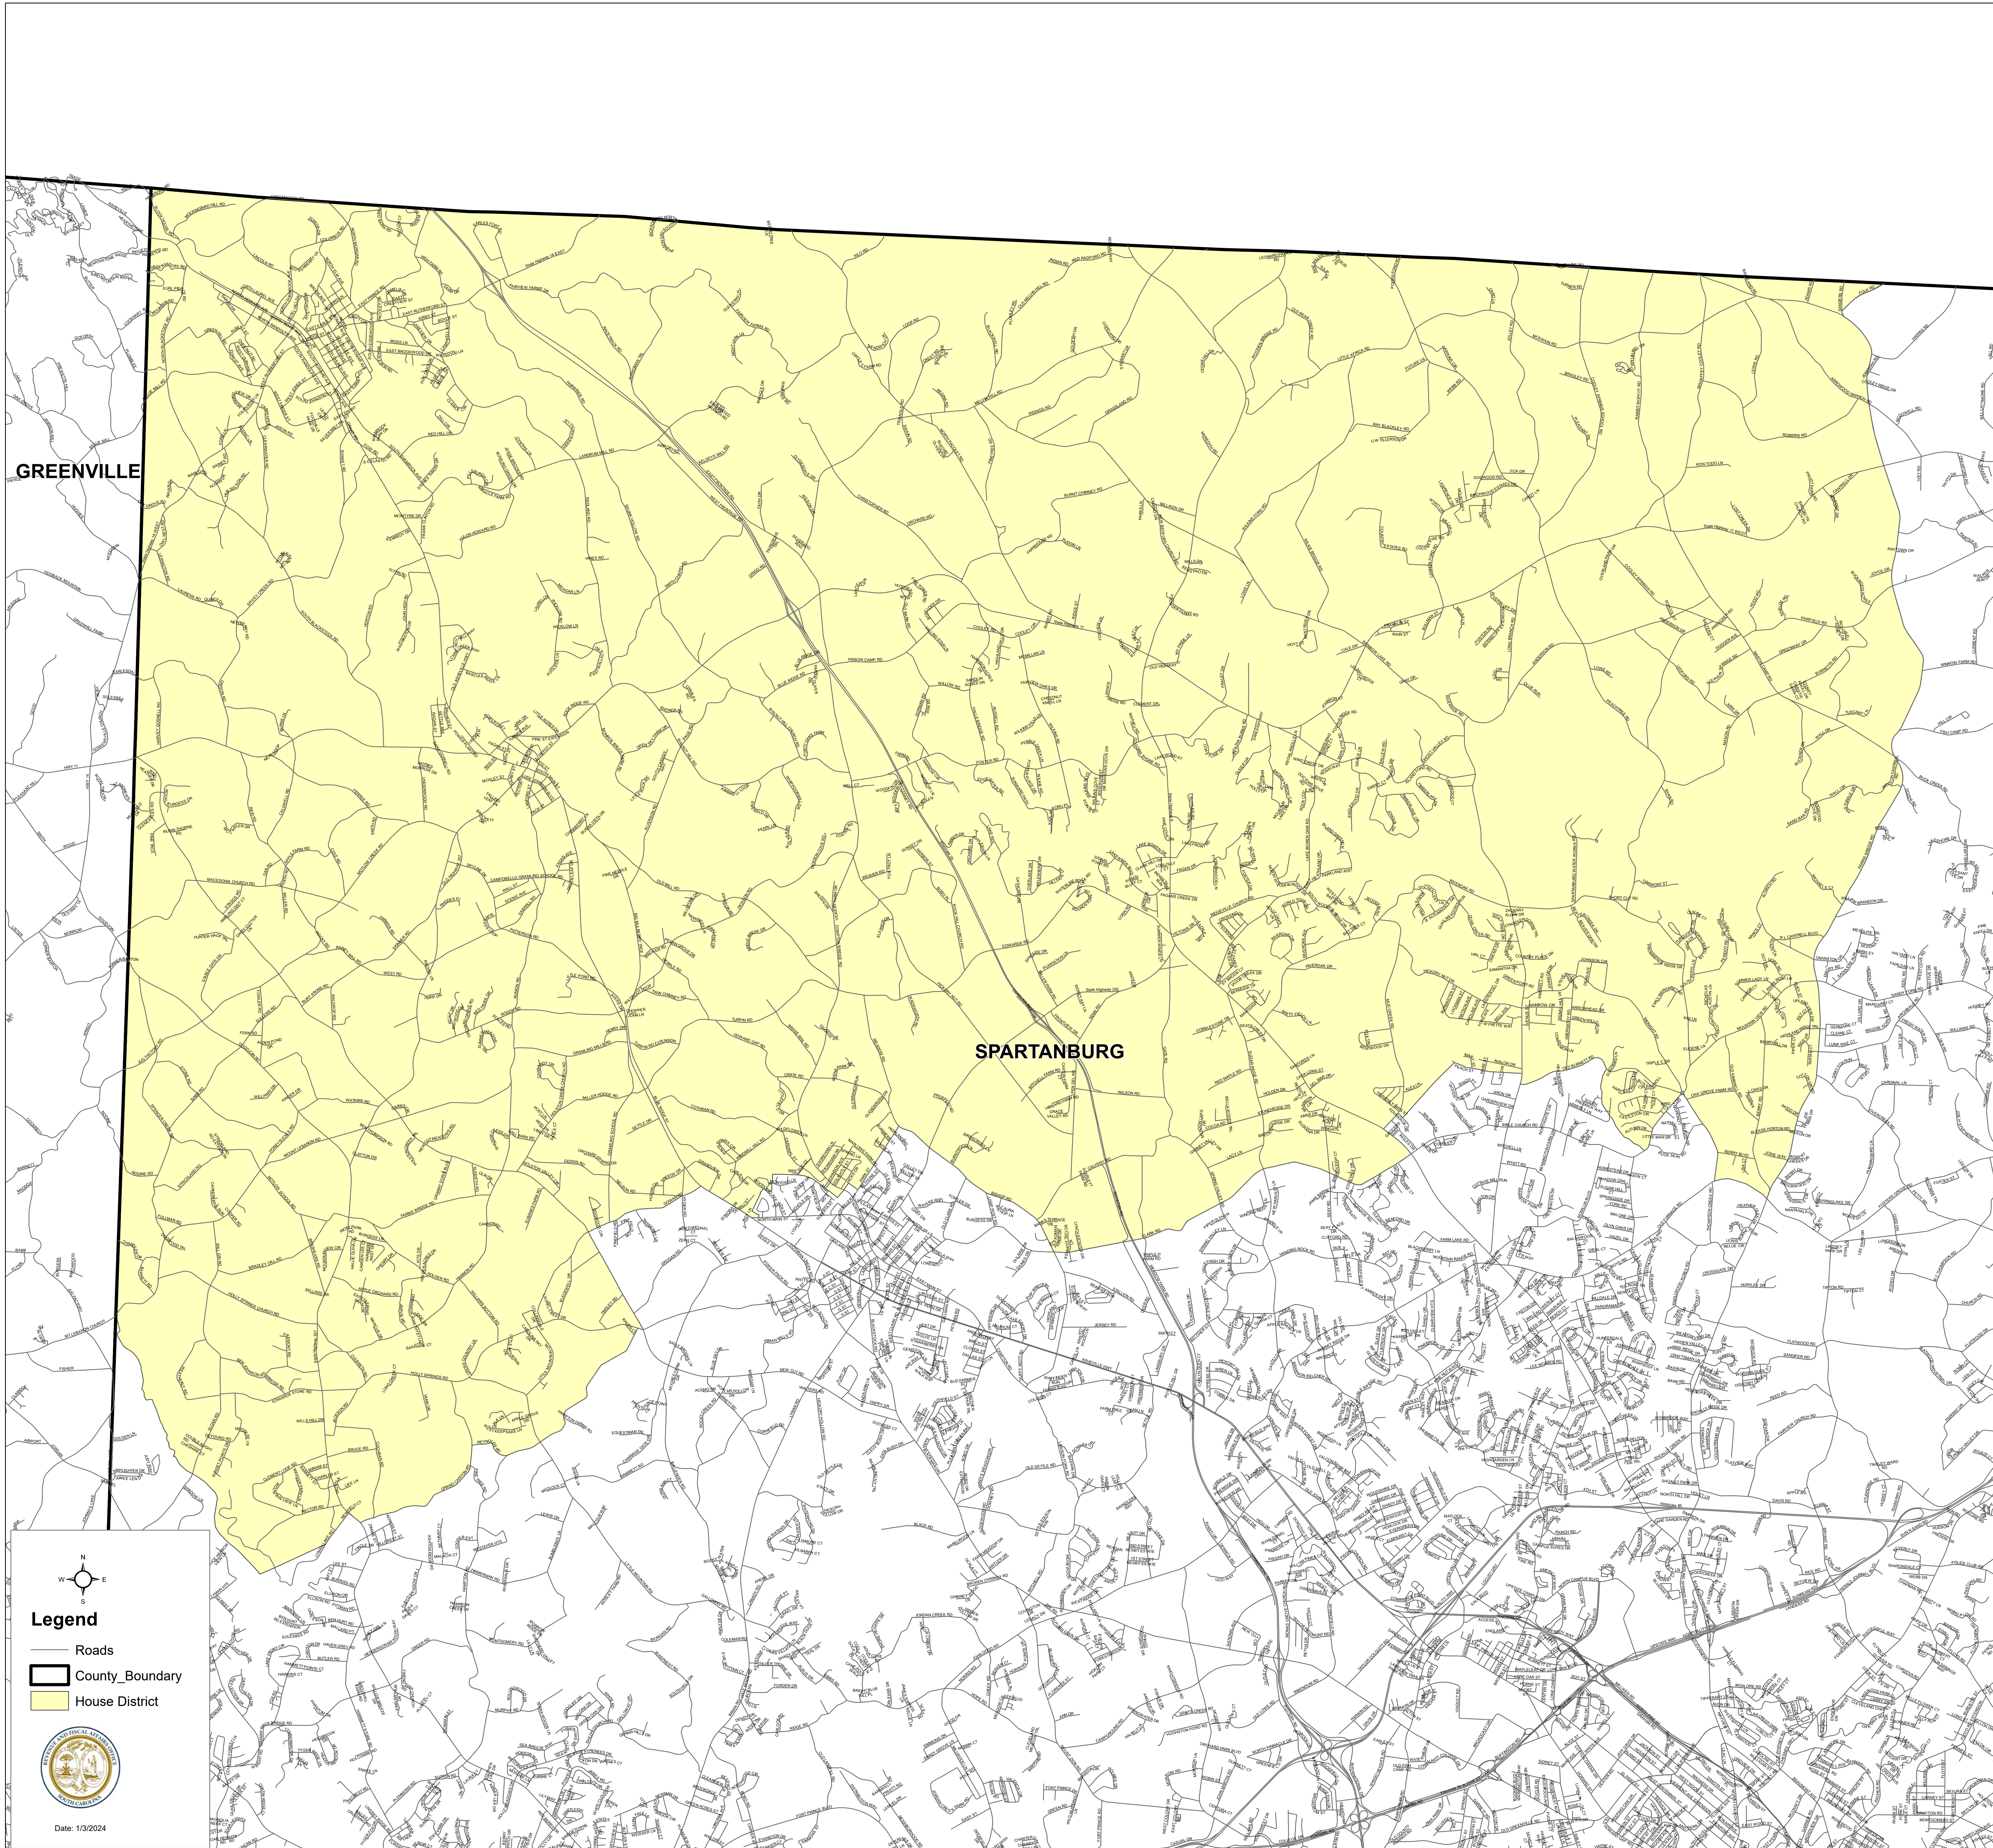

# South Carolina House District 38

S.1024

GREENVILLE

SPARTANBURG

  
**Legend**  
— Roads  
▭ County\_Boundary  
▭ House District

Date: 1/3/2024