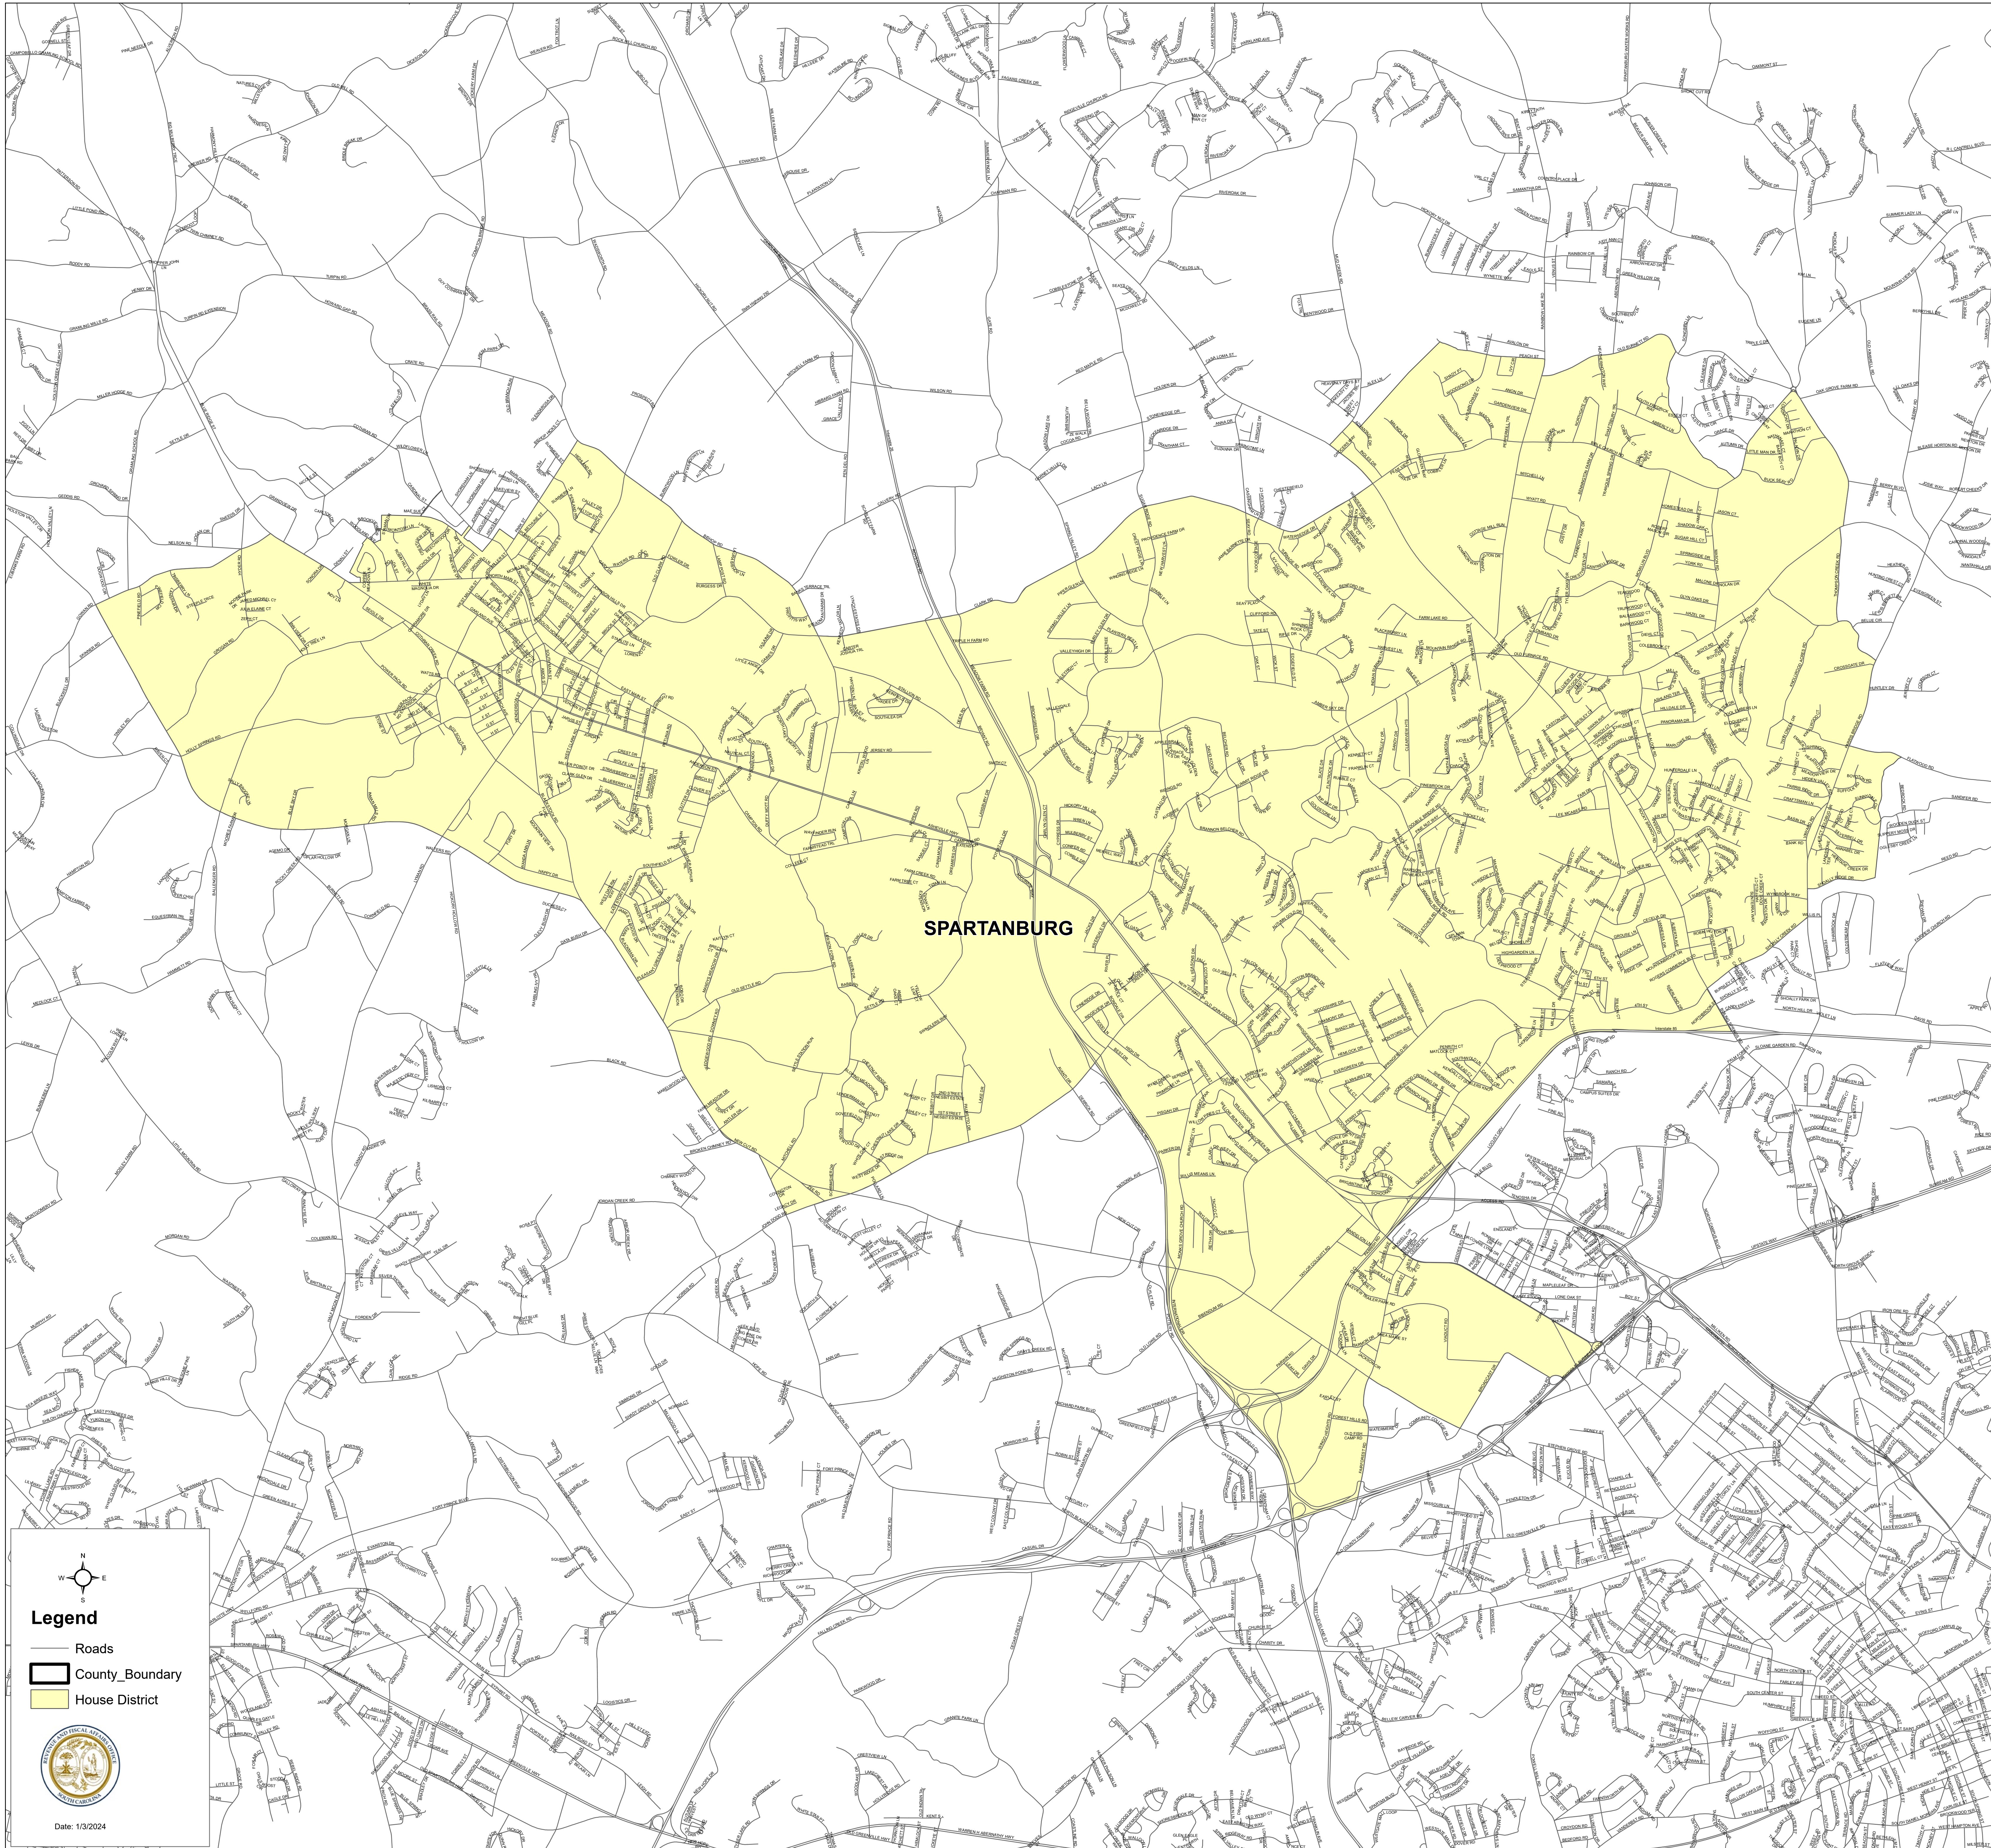

South Carolina House District 37

S.1024

Legend

- Roads
- ▬ County_Boundary
- House District

Date: 1/3/2024