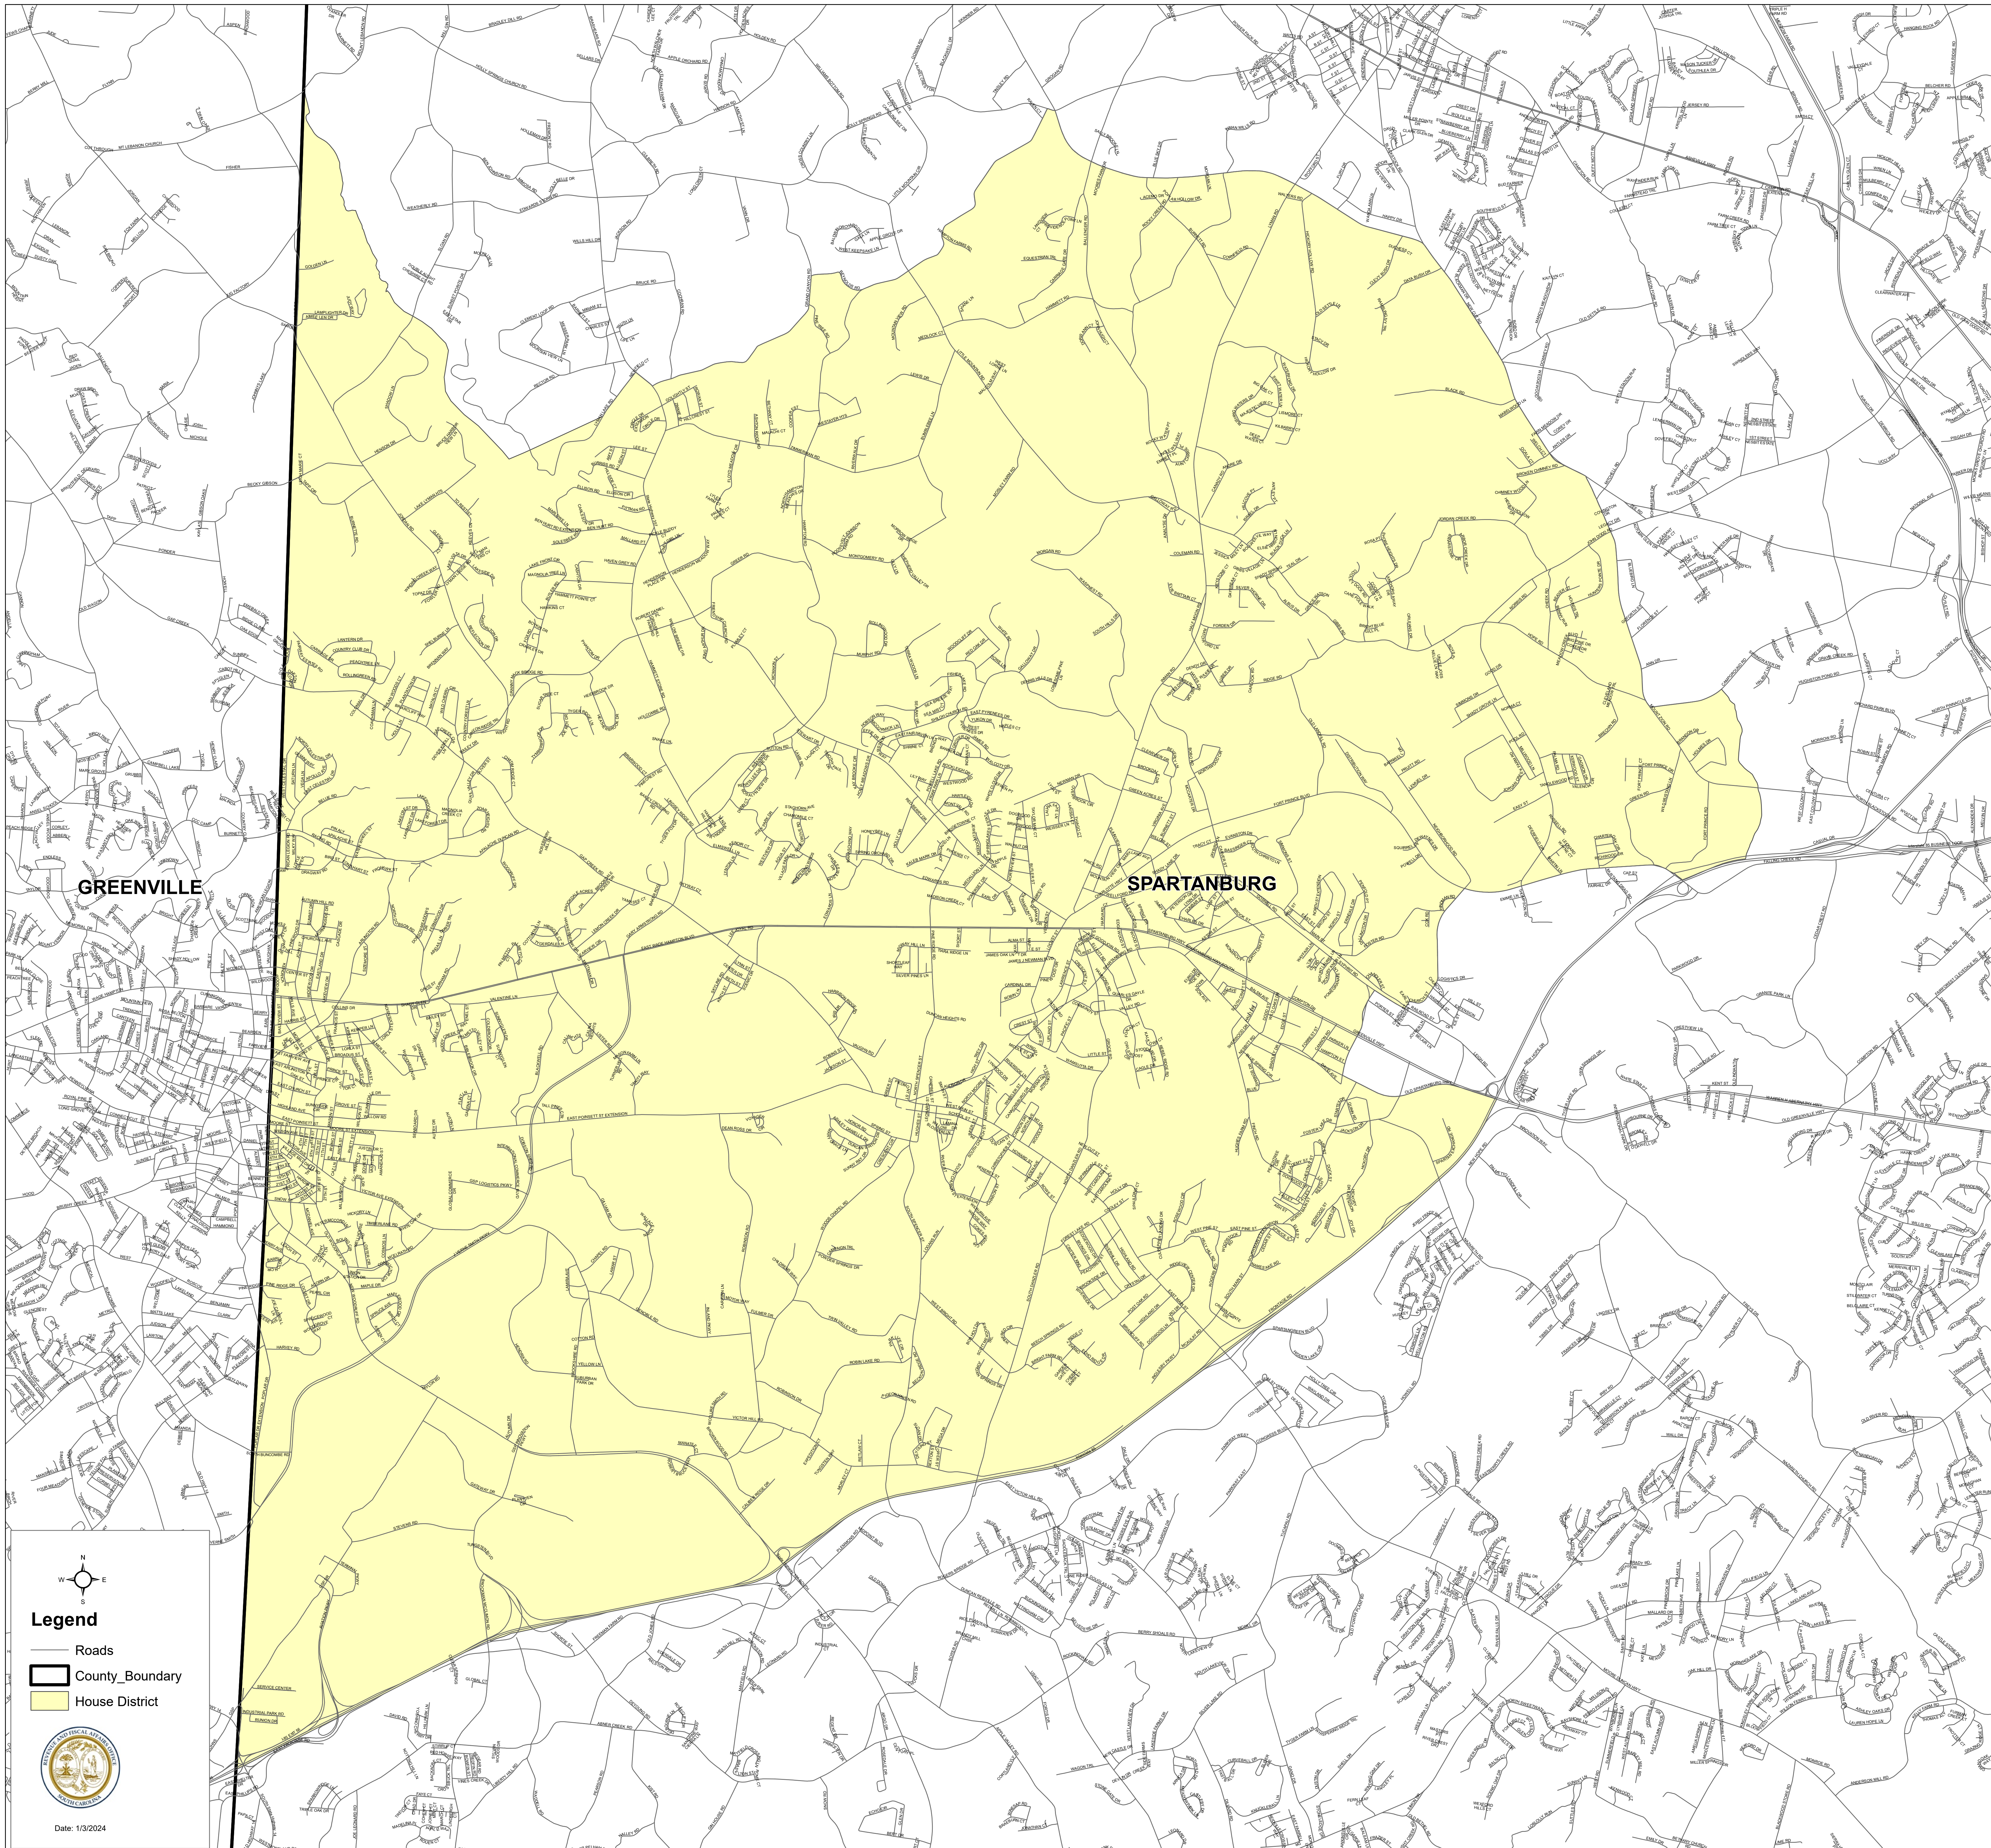

South Carolina House District 36

S.1024

GREENVILLE

SPARTANBURG

Legend
— Roads
— County_Boundary
— House District

Date: 1/3/2024