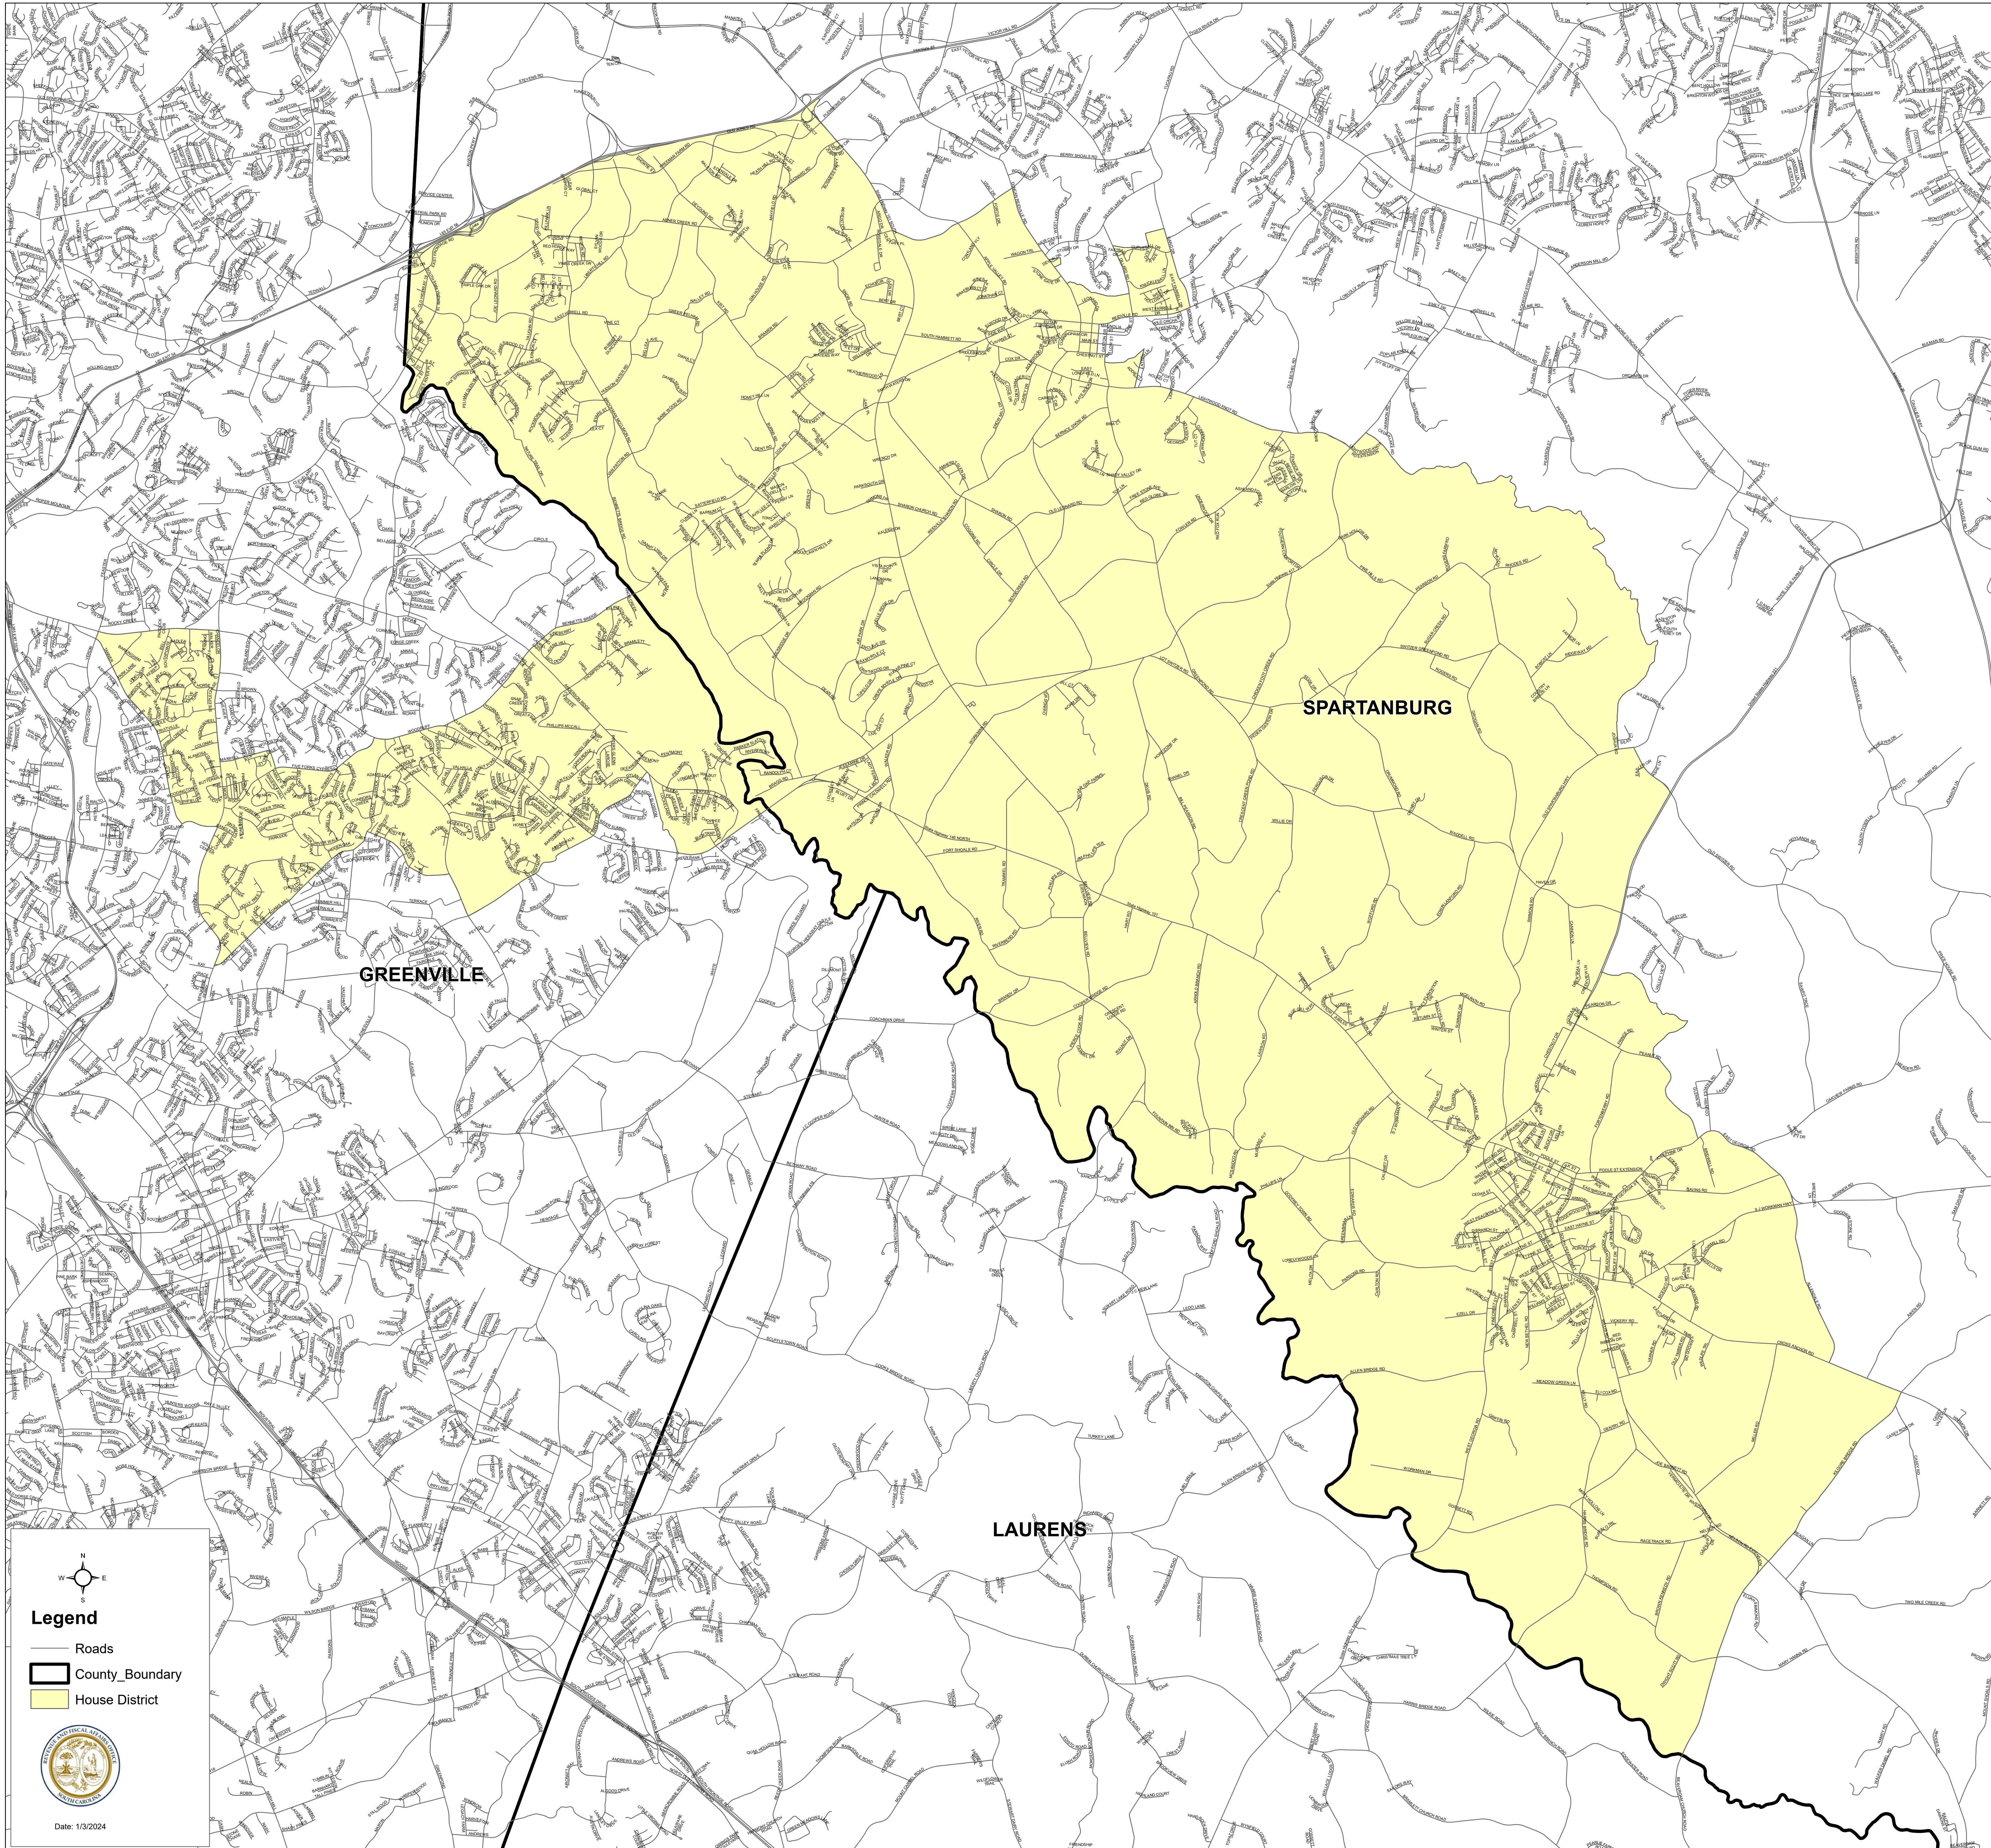

South Carolina House District 35

S.1024

Legend

- Roads
- ▭ County Boundary
- ▭ House District

Date: 1/3/2024