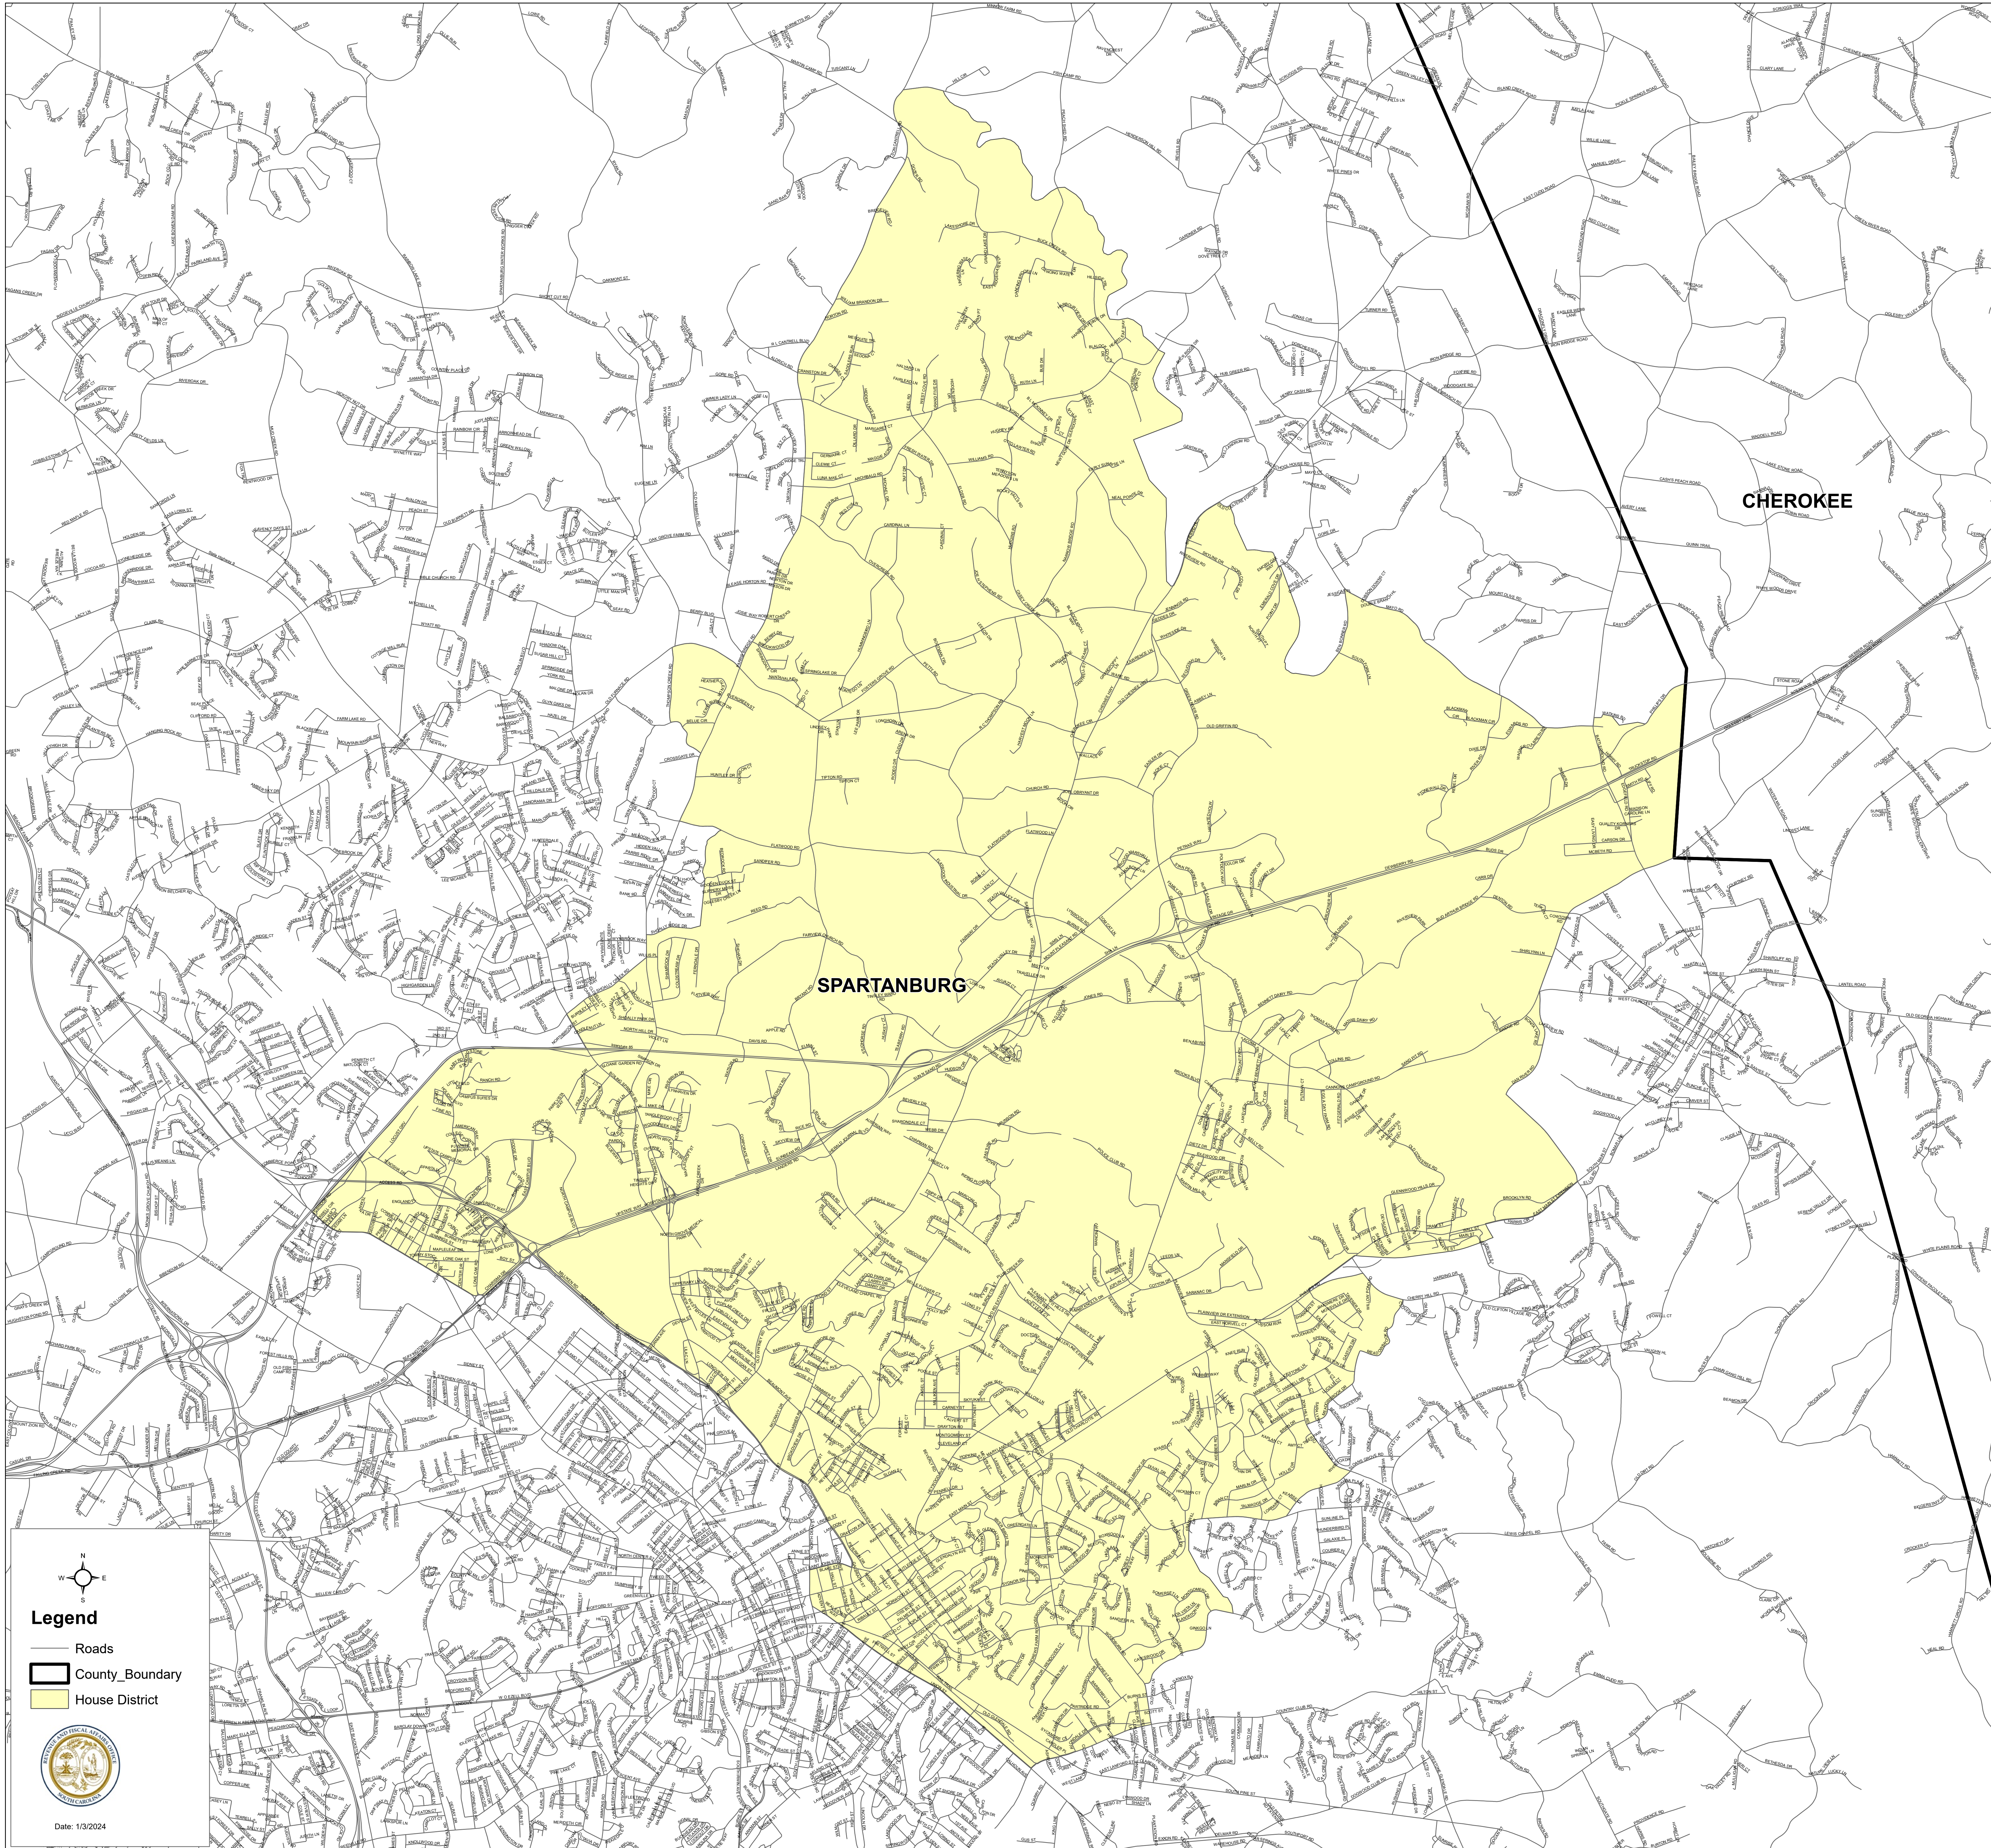

South Carolina House District 32

S.1024

Legend

- Roads
- ▬ County_Boundary
- House District

Date: 1/3/2024