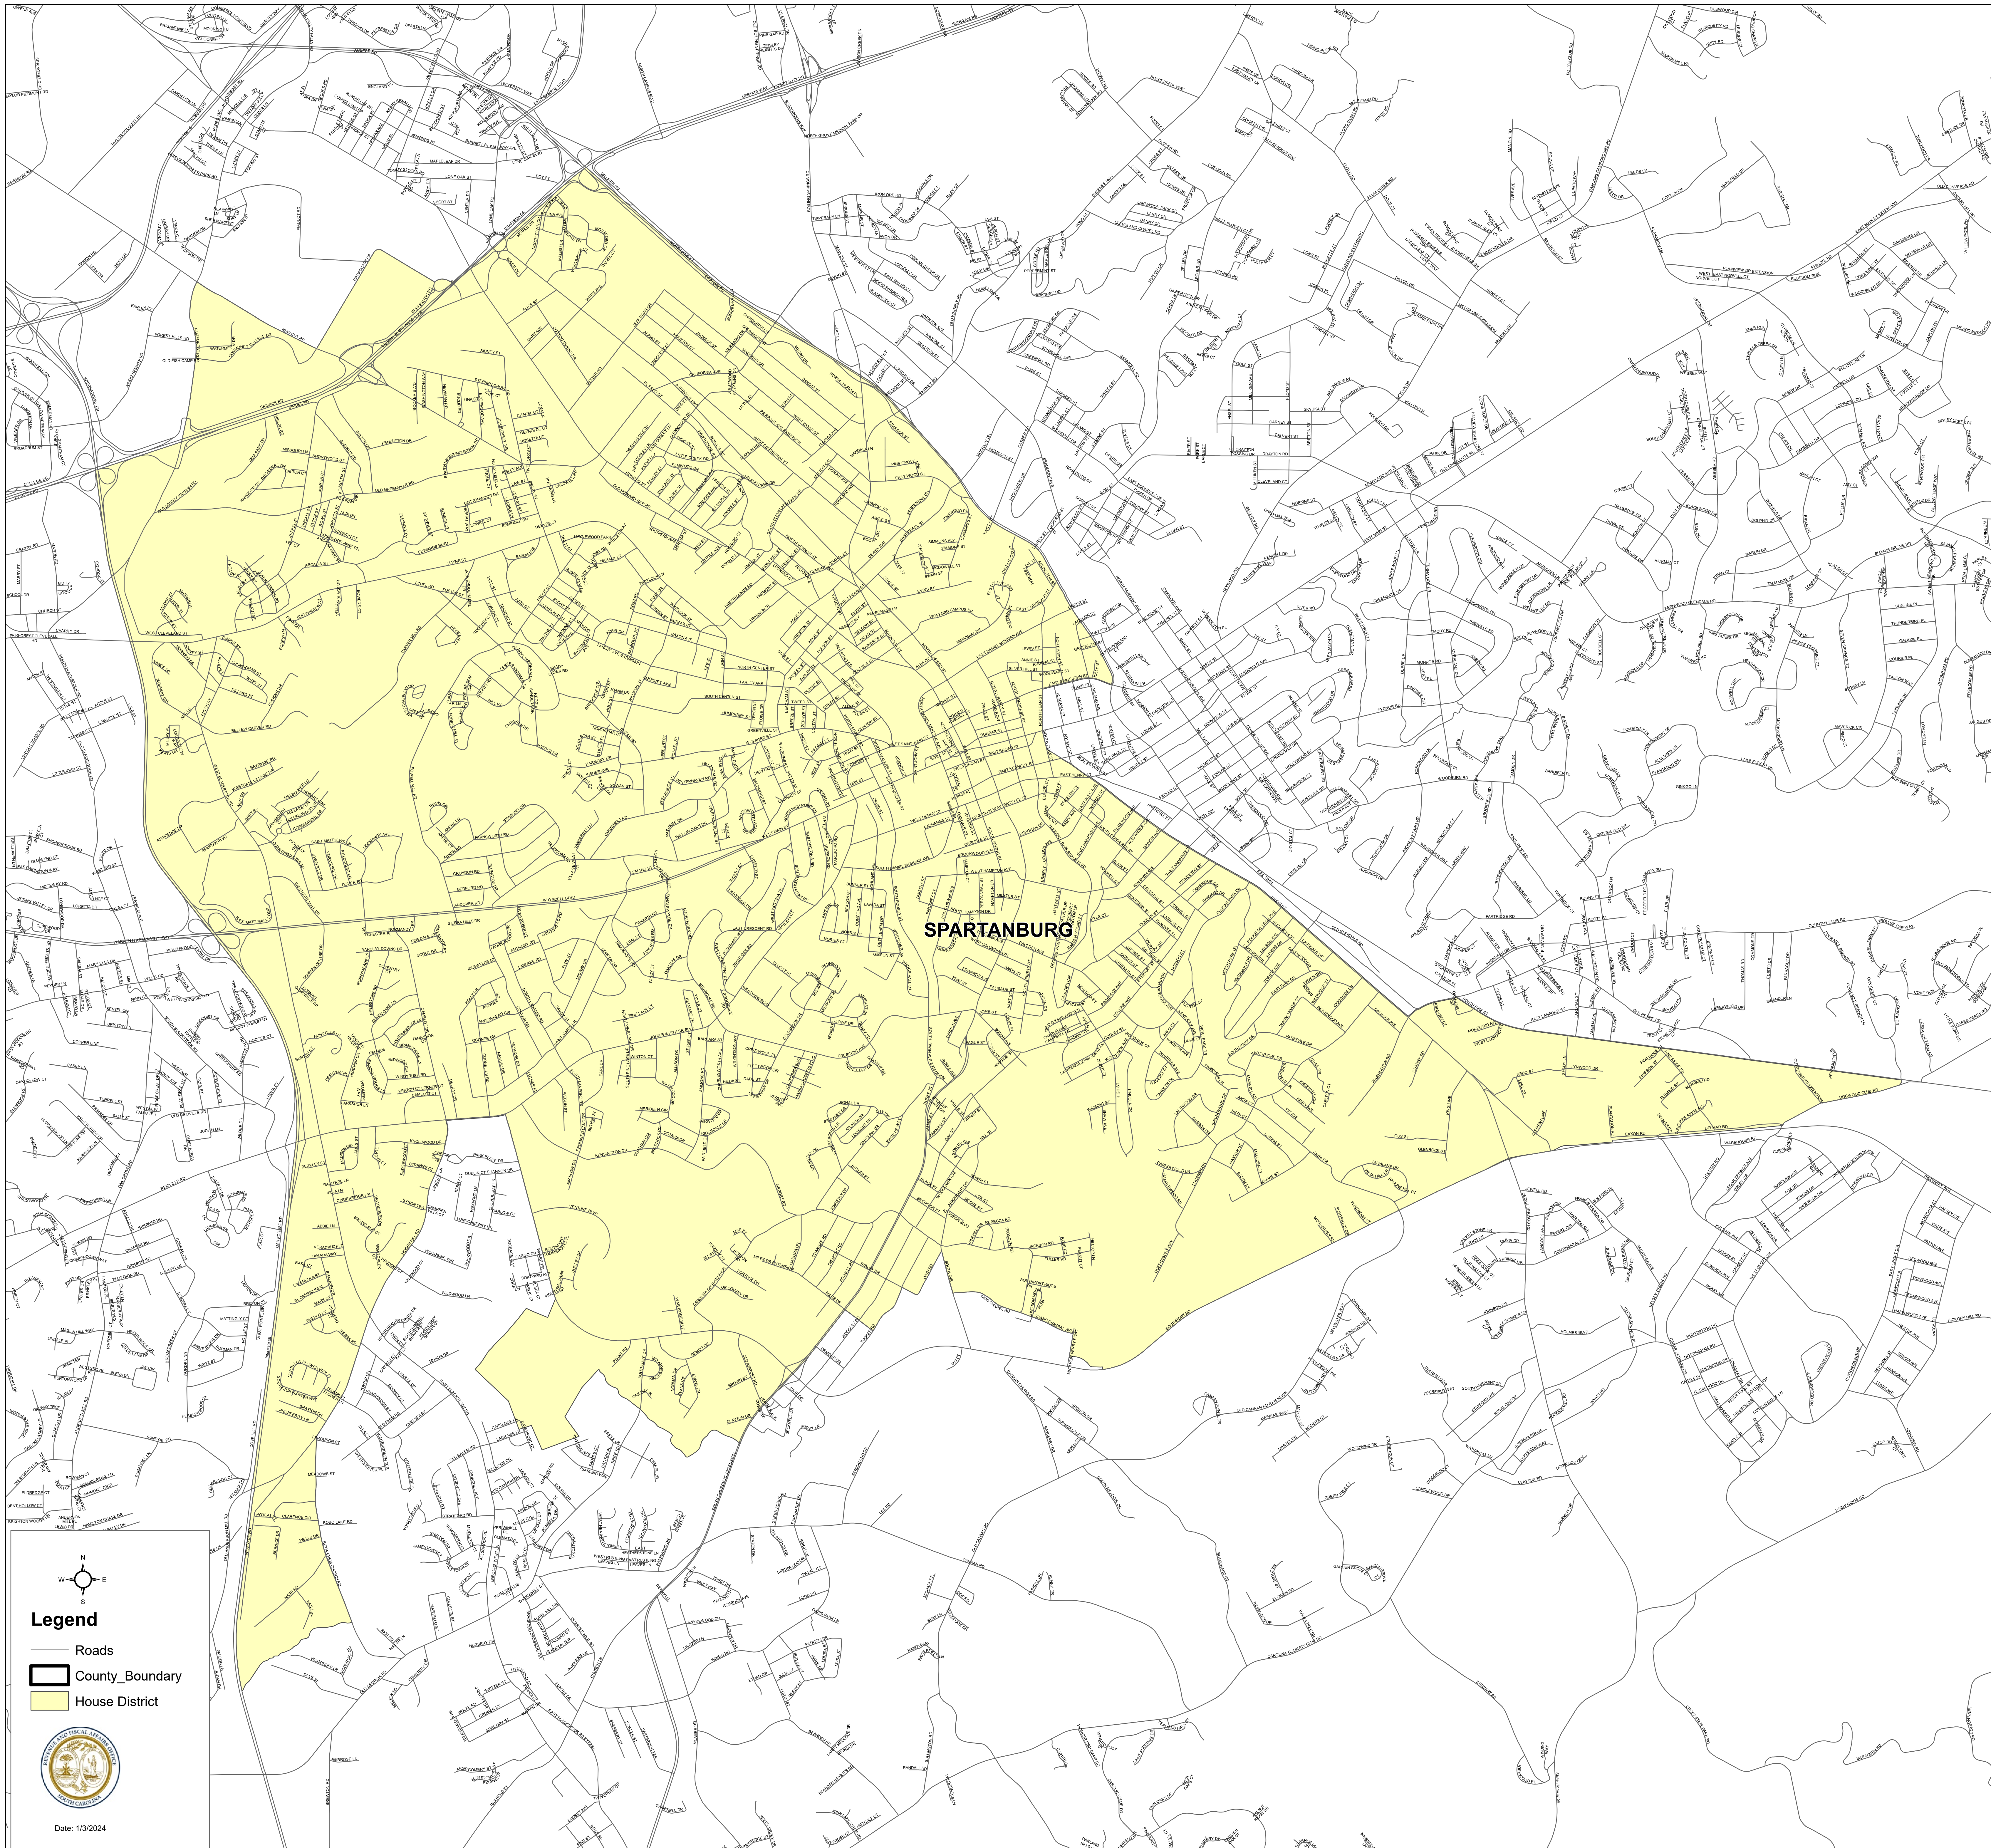

# South Carolina House District 31

S.1024

  
**Legend**  
— Roads  
▭ County\_Boundary  
▭ House District

Date: 1/3/2024